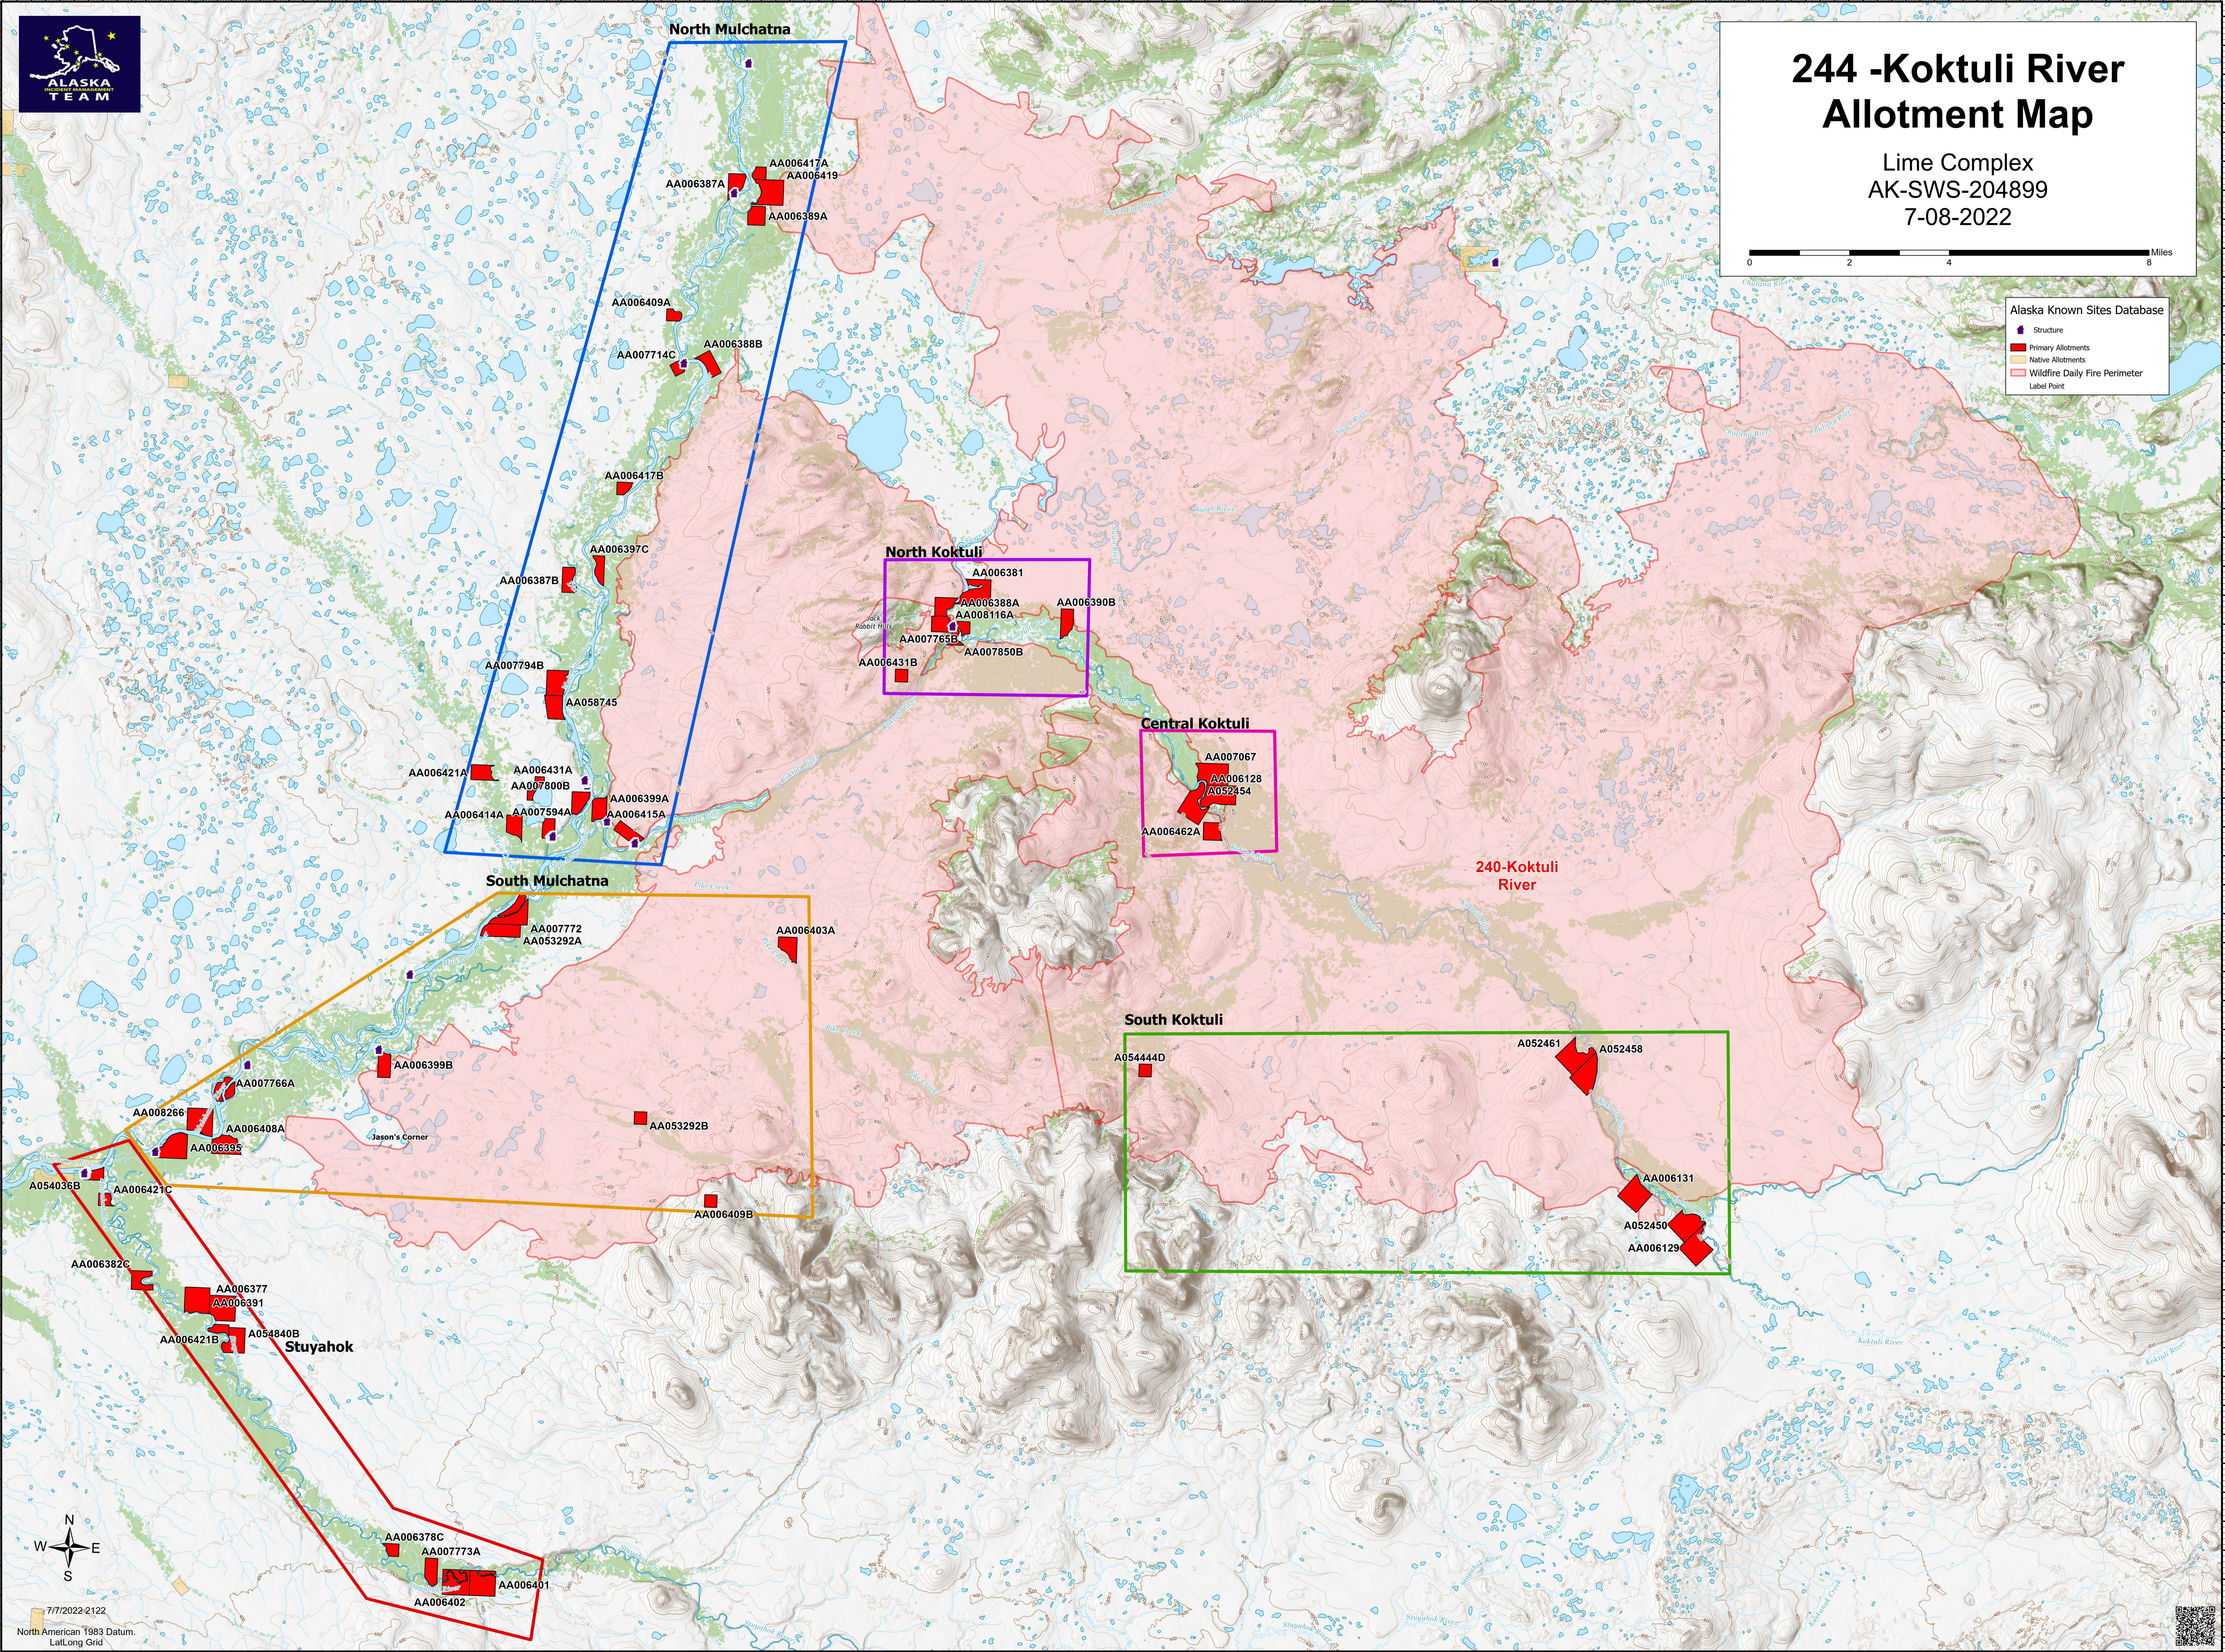

244 -Koktuli River Allotment Map

Lime Complex
AK-SWS-204899
7-08-2022

Alaska Known Sites Database

- Structure
- Primary Allotments
- Native Allotments
- Wildfire Daily Fire Perimeter
- Label Point

7/7/2022 2:12Z
North American 1983 Datum
Lat/Long Grid