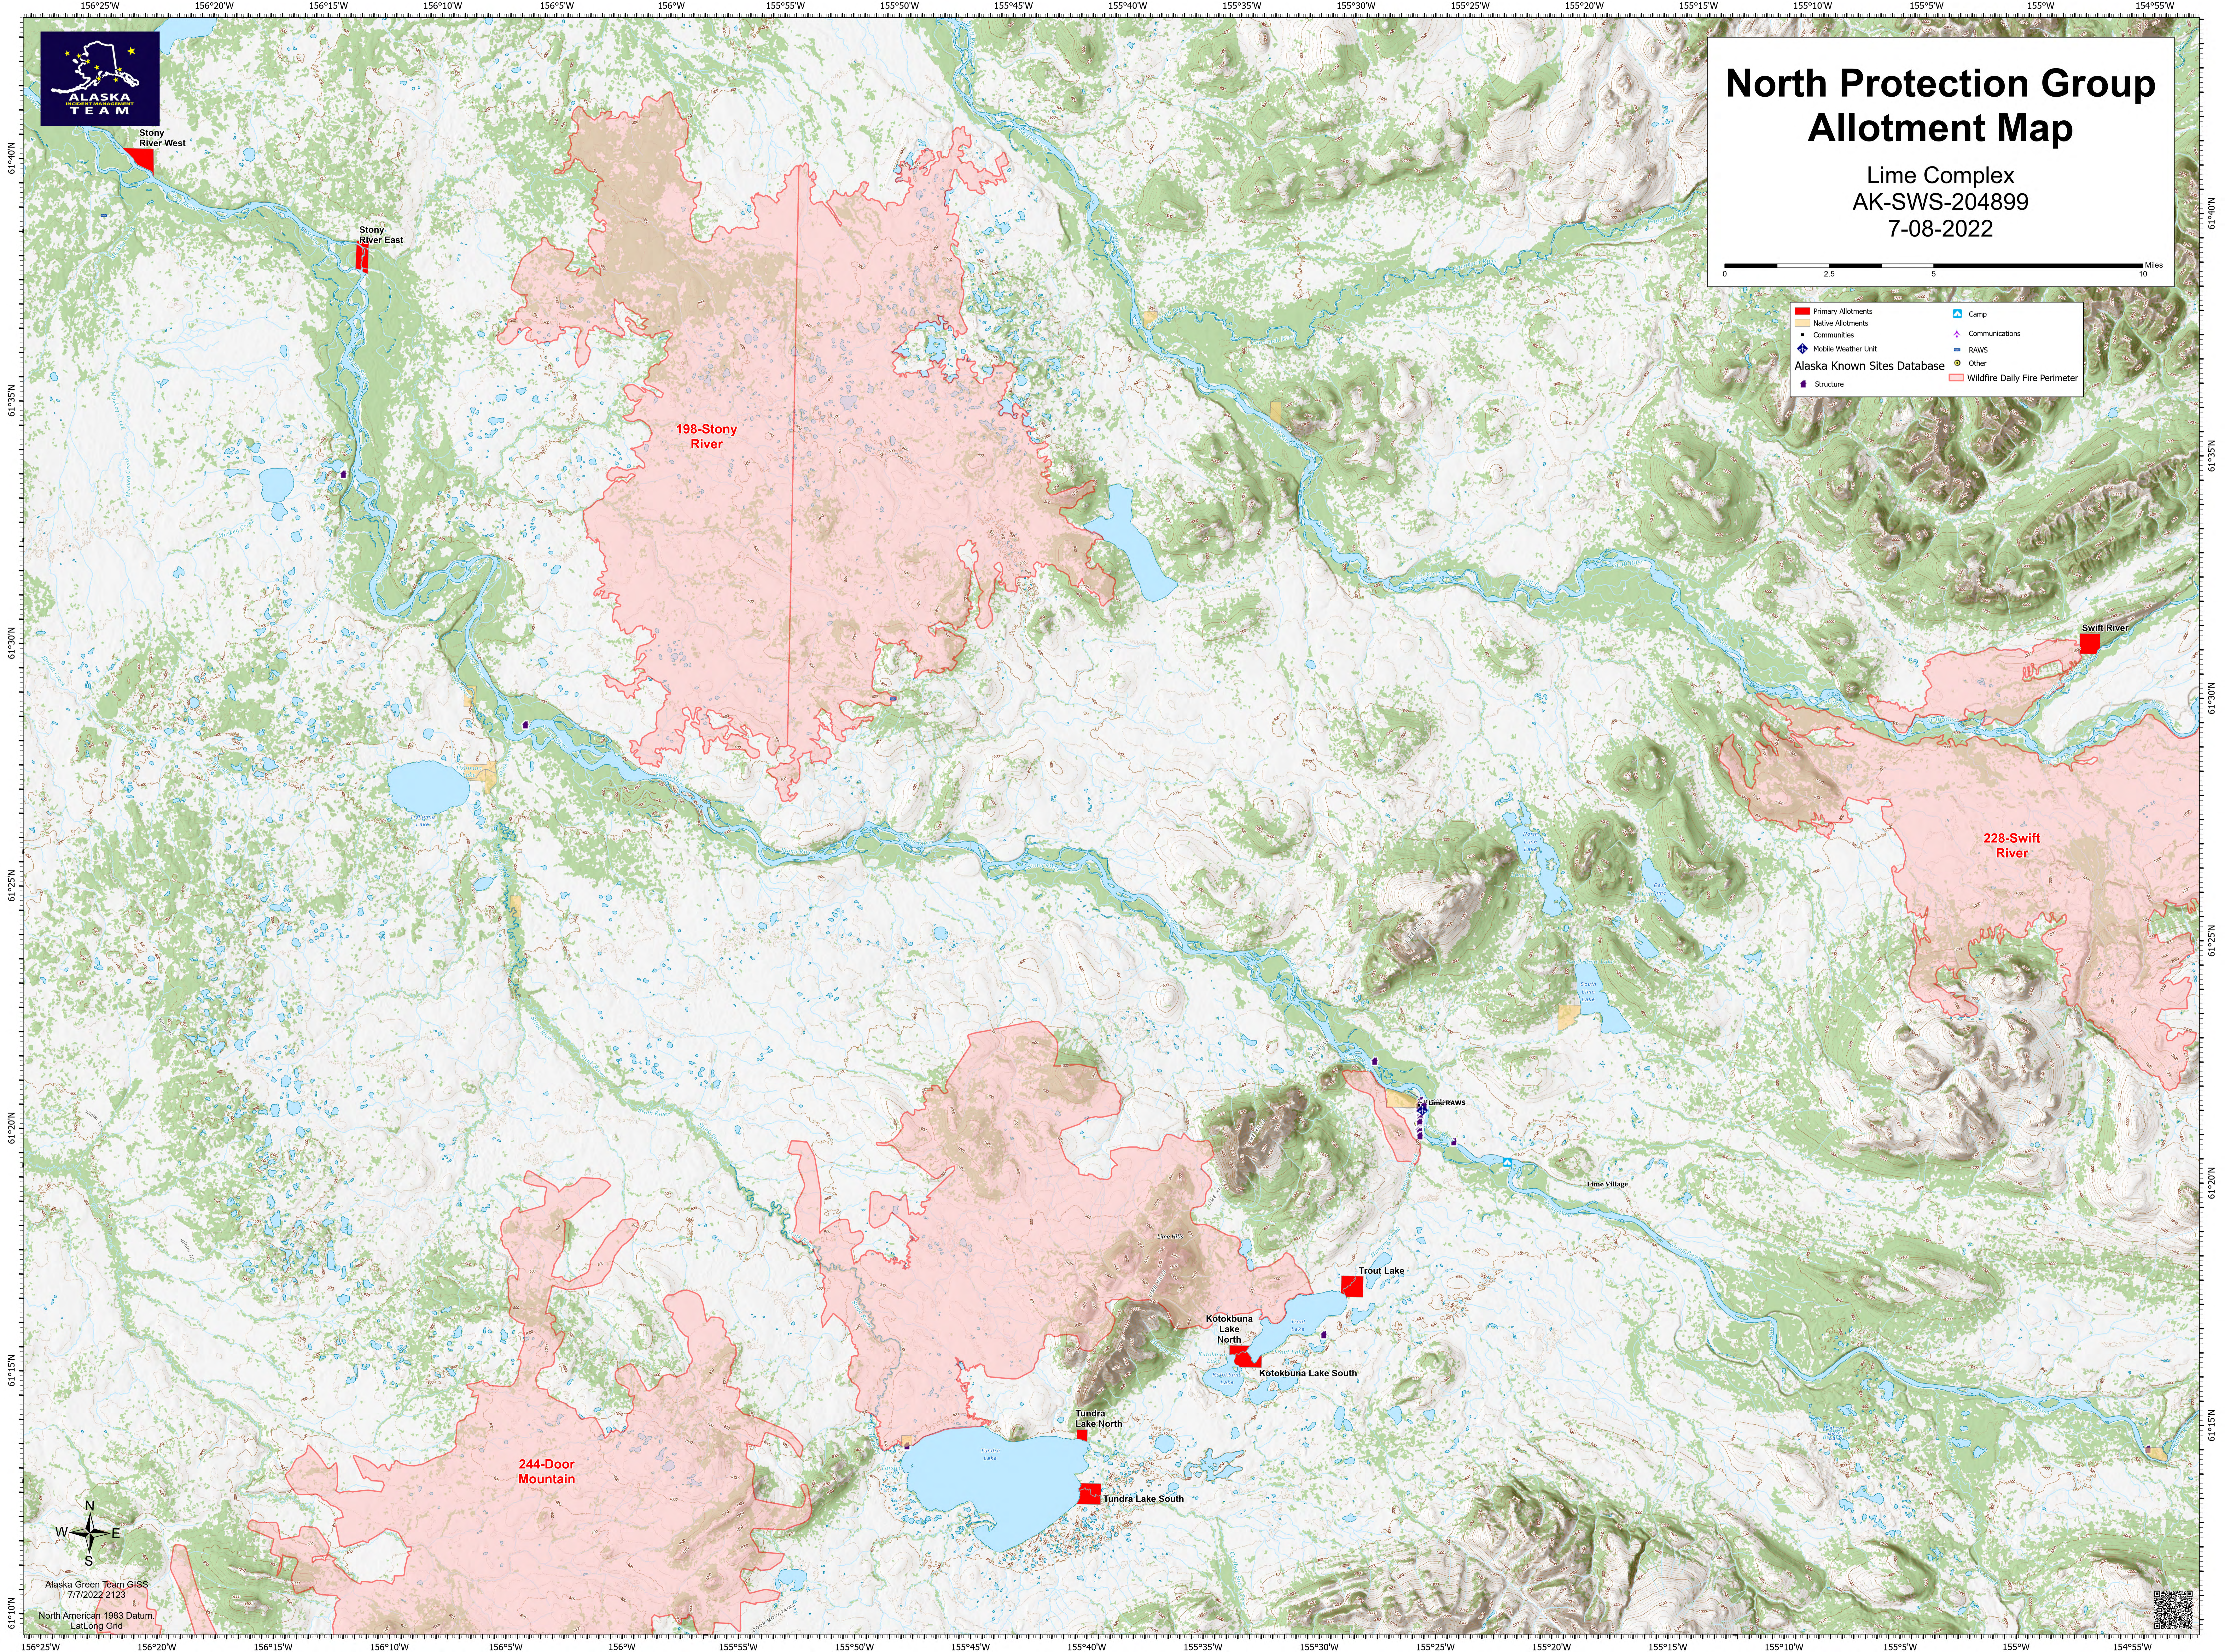

# North Protection Group Allotment Map

Lime Complex  
AK-SWS-204899  
7-08-2022

- Primary Allotments
- Native Allotments
- Communities
- Mobile Weather Unit
- Alaska Known Sites Database
- Structure
- Camp
- Communications
- RAWS
- Other
- Wildfire Daily Fire Perimeter

Alaska Green Team GIS  
7/7/2022 2123  
North American 1983 Datum  
Lat,Long Grid