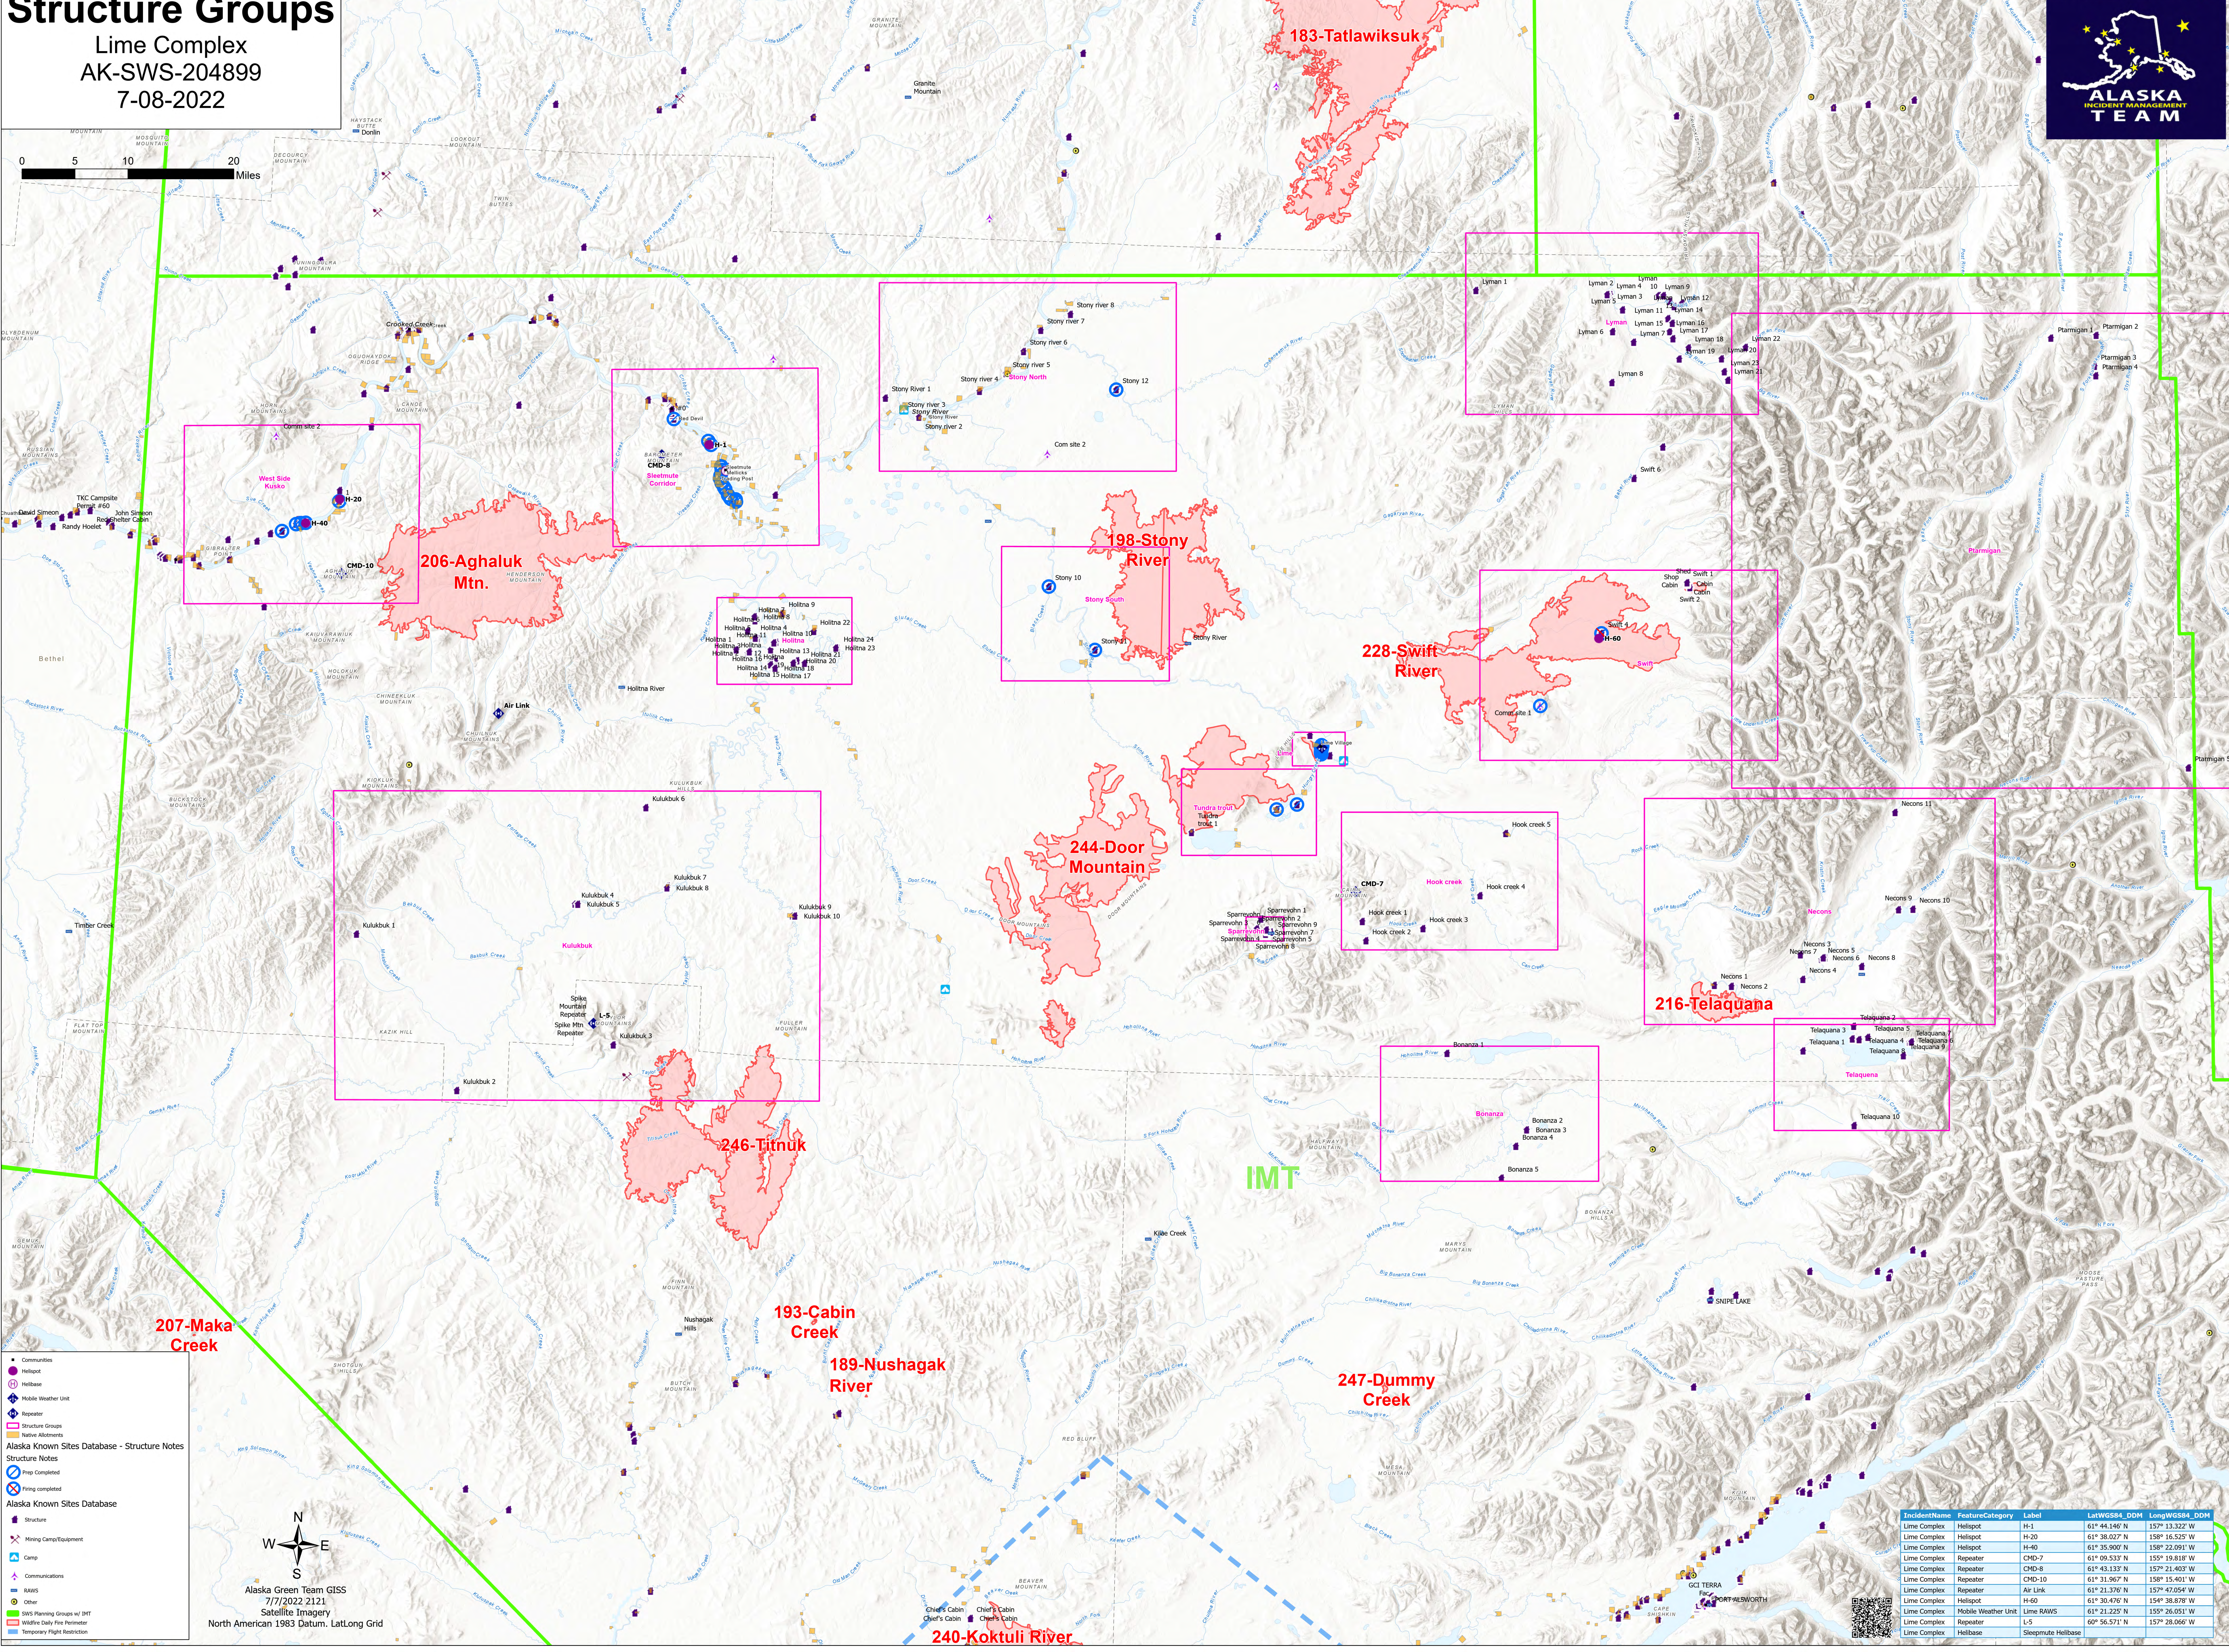

Structure Groups

Lime Complex
AK-SWS-204899
7-08-2022

■ Communities
● Helispot
○ Helibase
📶 Mobile Weather Unit
📡 Repeater
📡 Structure Groups
📡 Native Allotments
Alaska Known Sites Database - Structure Notes
Structure Notes
📡 Prep Completed
📡 Ping completed
Alaska Known Sites Database
📡 Structure
📡 Mining Camp/Equipment
📡 Camp
📡 Communications
📡 RAWs
📡 Other
📡 SWS Planning Groups w/ IMT
📡 Wildlife Daily Fire Perimeter
📡 Temporary Flight Restriction

W
N
S
E
Alaska Green Team GIS
7/7/2022 21:21
Satellite Imagery
North American 1983 Datum, Lat/Long Grid