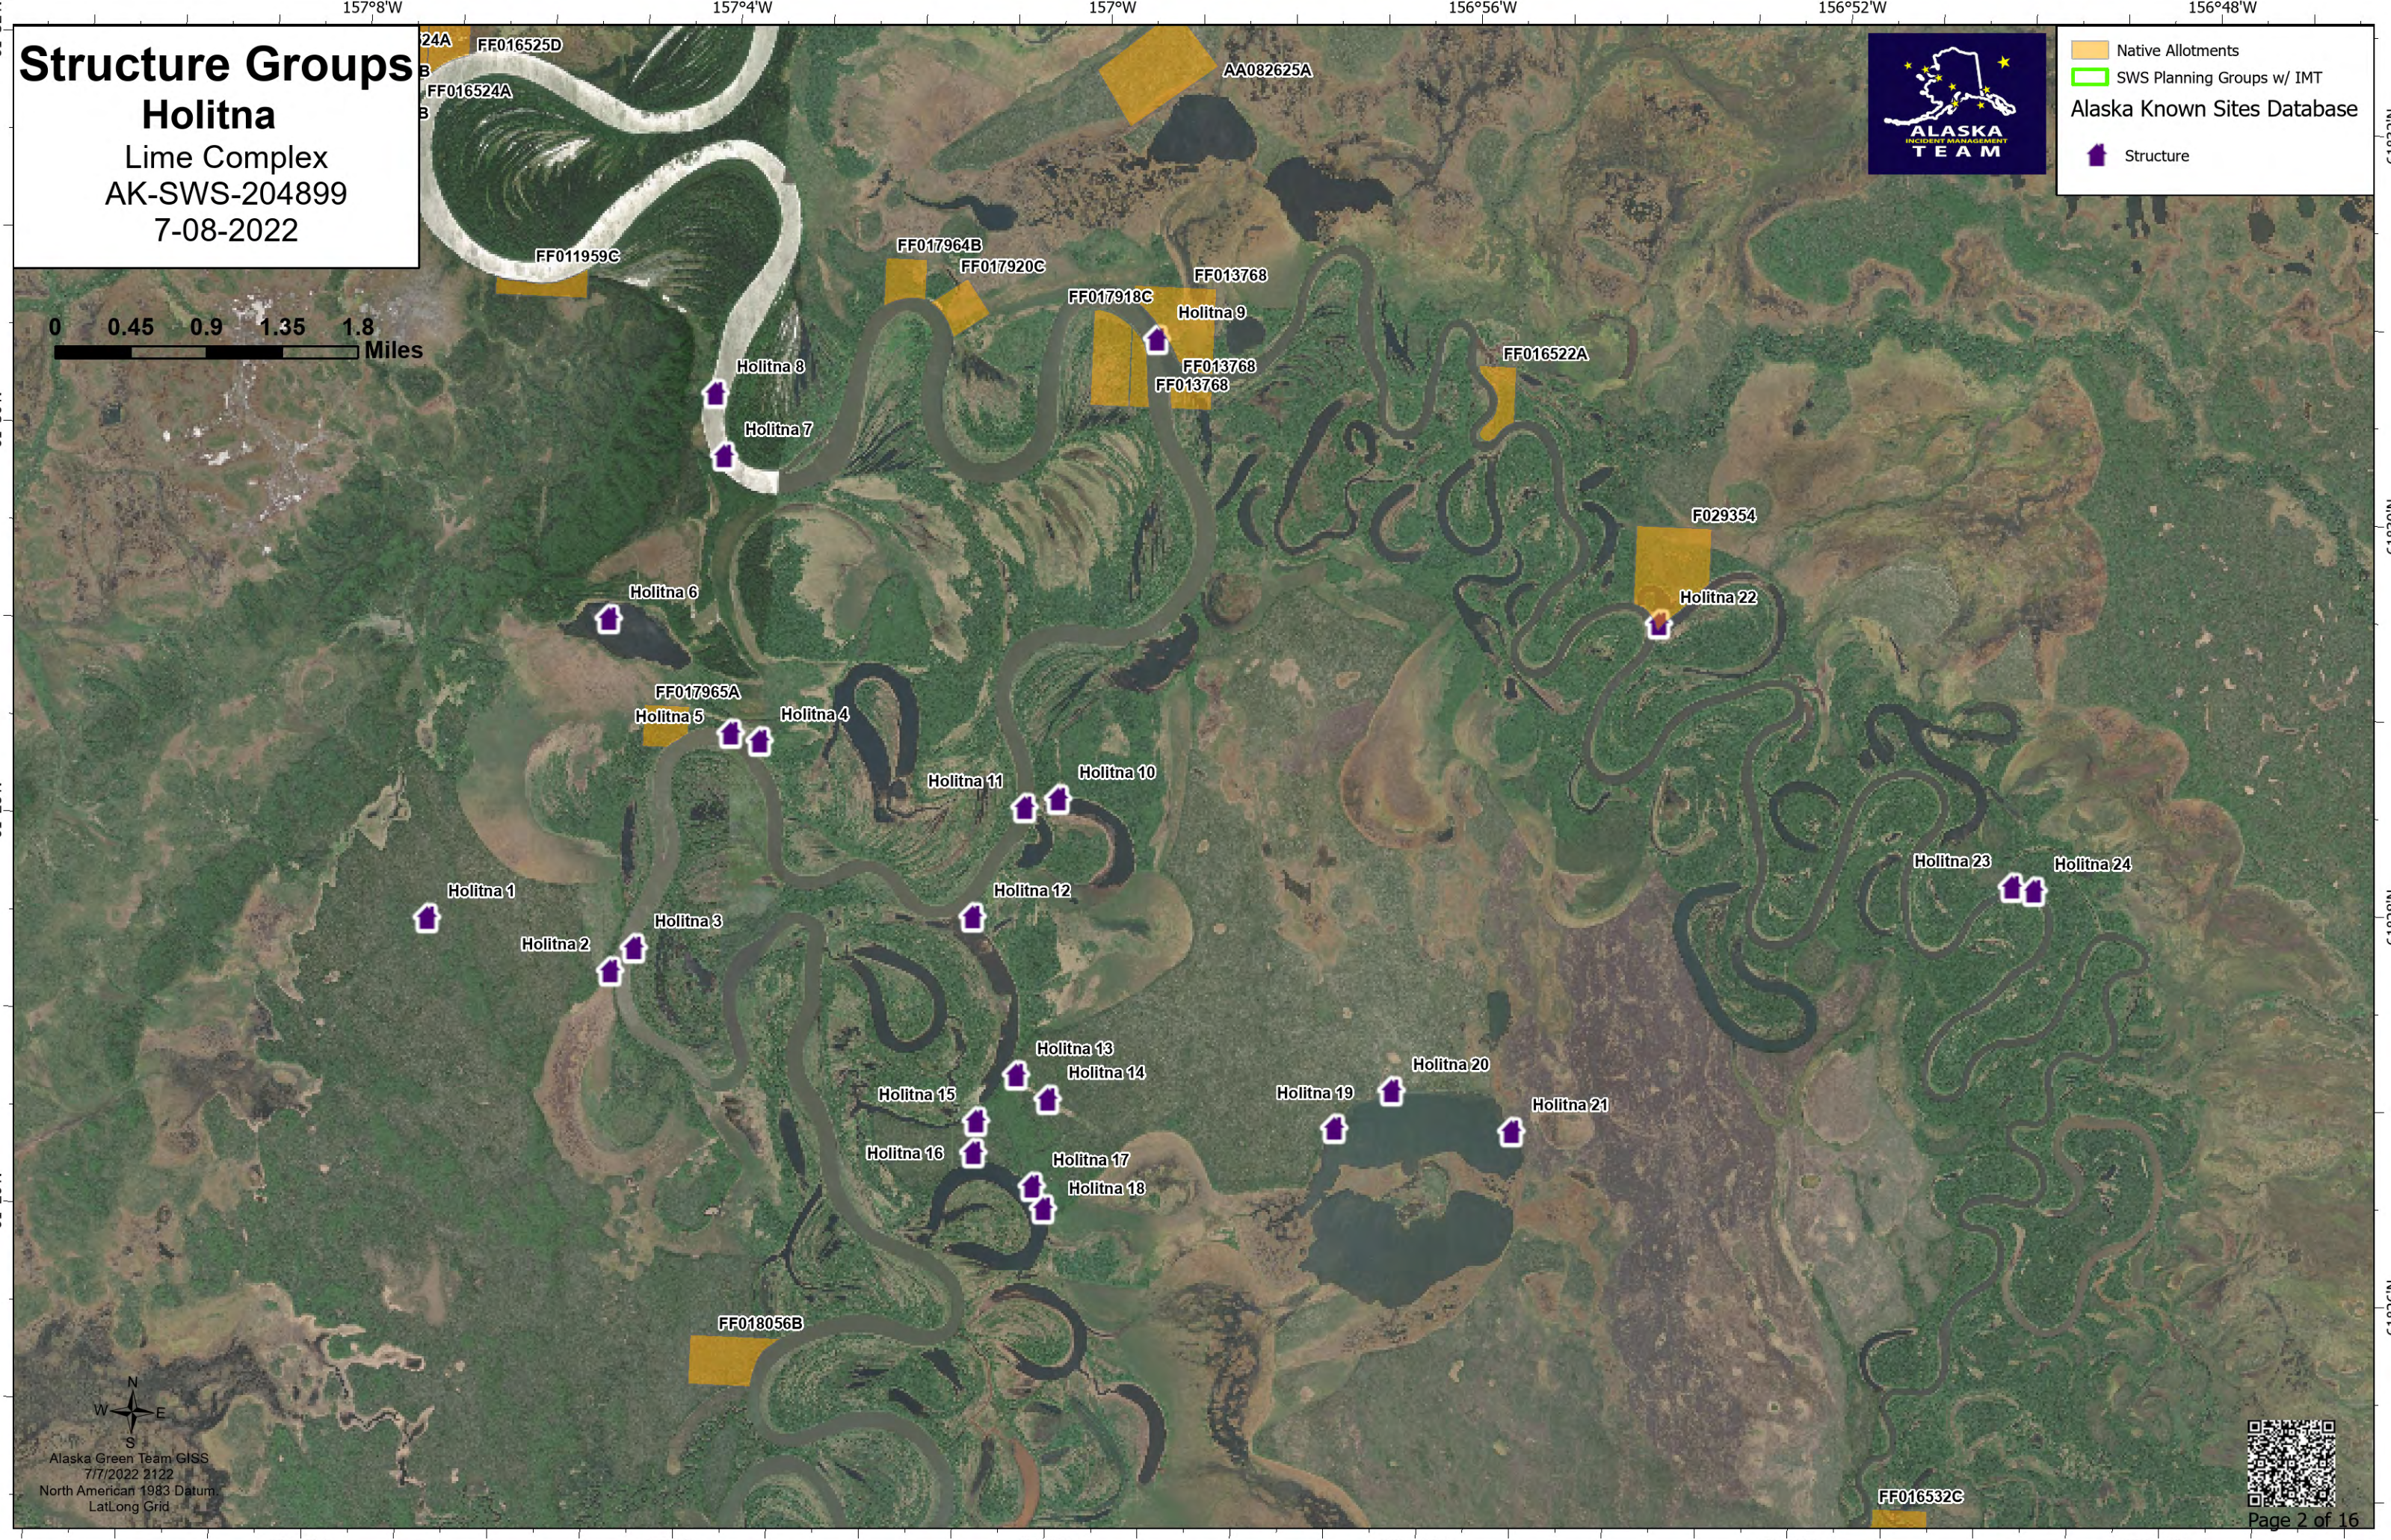

Structure Groups

Holitna

Lime Complex
AK-SWS-204899
7-08-2022

- Native Allotments
- SWS Planning Groups w/ IMT
- Alaska Known Sites Database
- Structure

Alaska Green Team GLSS
7/7/2022 2122
North American 1983 Datum
Lat/Long Grid