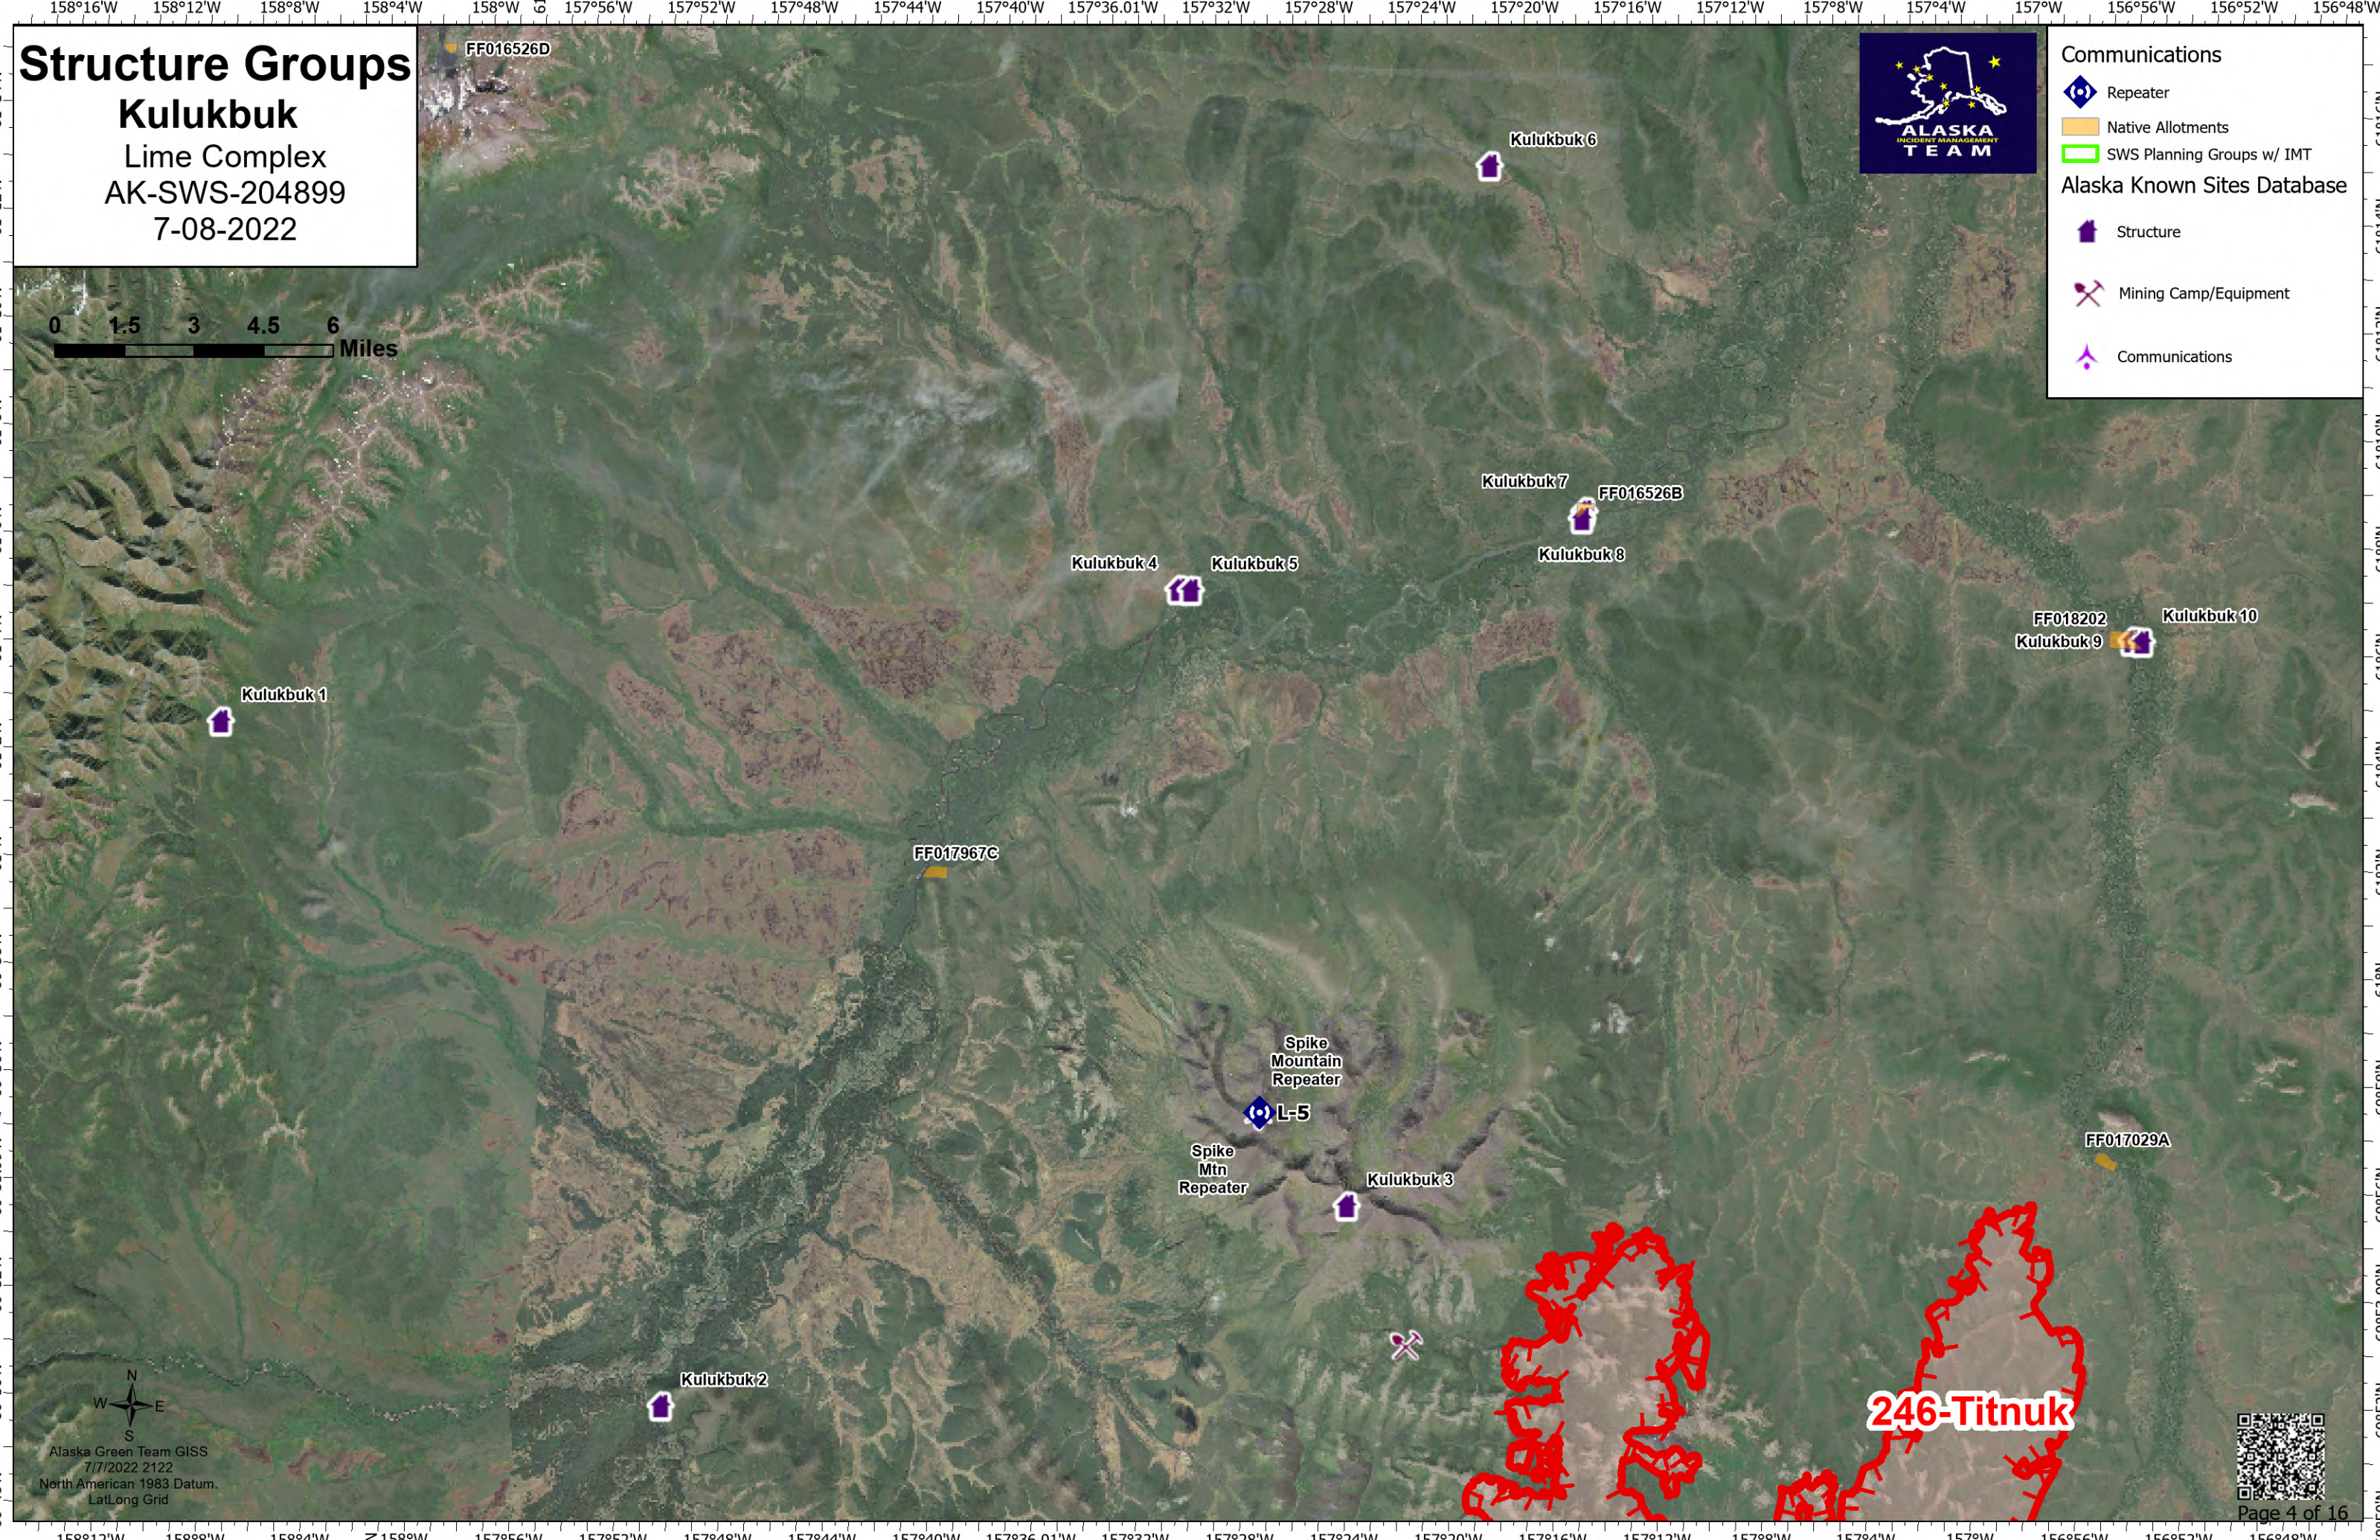

Structure Groups

Kulukbuk

Lime Complex
AK-SWS-204899
7-08-2022

- Communications
- Repeater
 - Native Allotments
 - SWS Planning Groups w/ IMT
- Alaska Known Sites Database
- Structure
 - Mining Camp/Equipment
 - Communications

Alaska Green Team GIS
7/7/2022 2:12Z
North American 1983 Datum
Lat/Long Grid