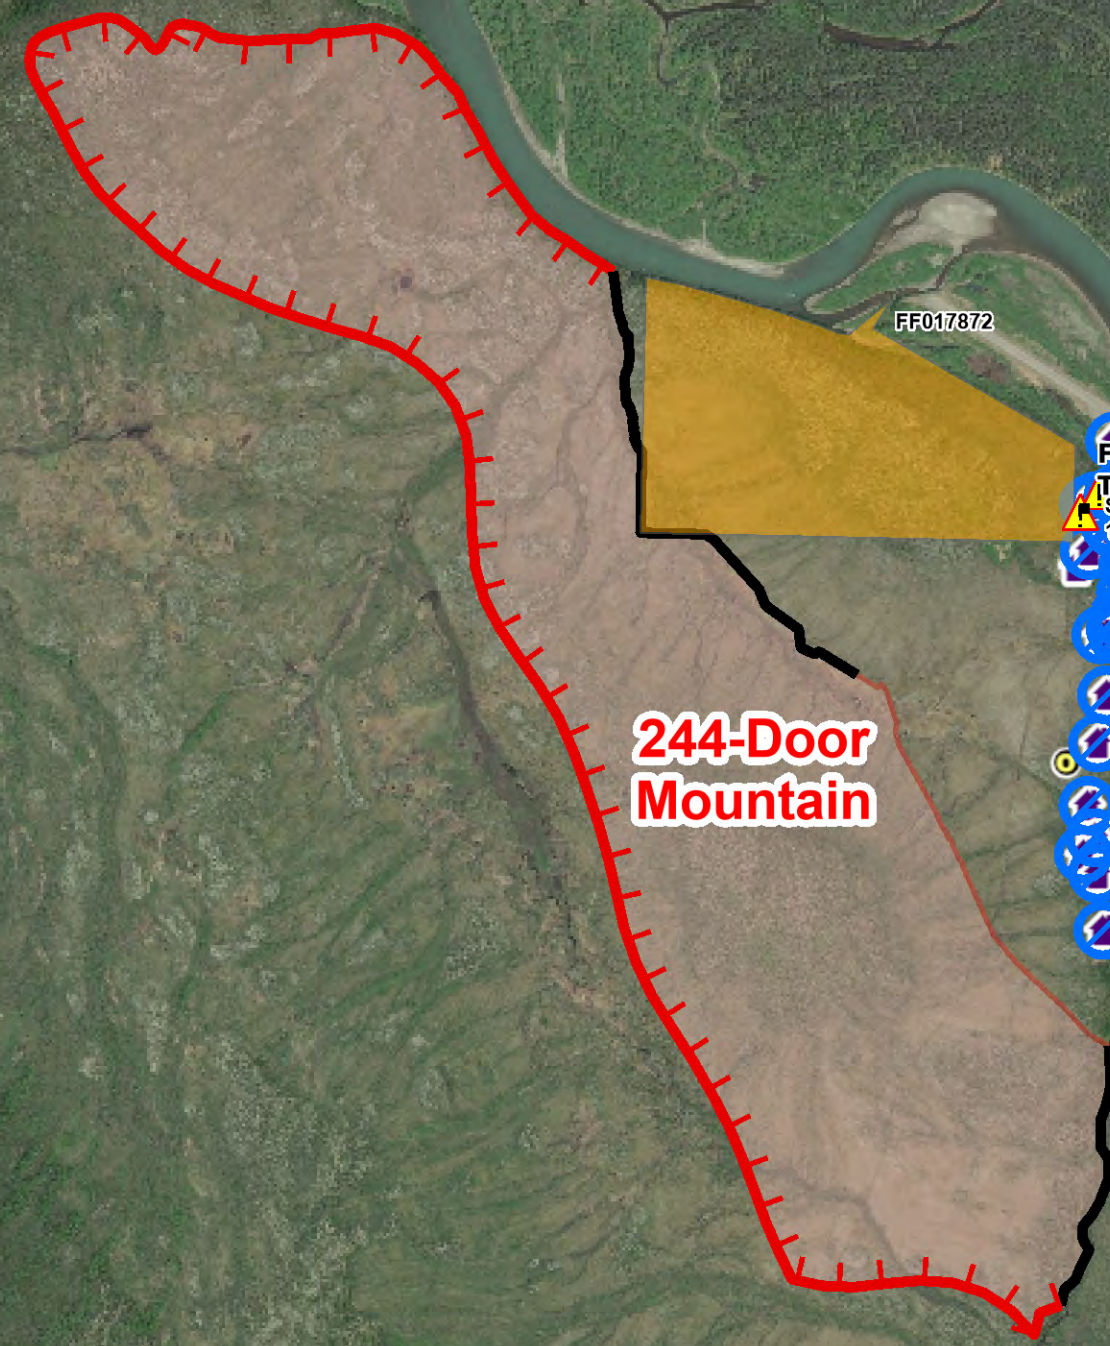

Structure Groups

Lime

Lime Complex
AK-SWS-204899
7-08-2022

- Communities
- Communications
 - Mobile Weather Unit
- Safety
 - Hazard
- Native Allotments
- SWS Planning Groups w/ IMT
- Alaska Known Sites Database
 - Structure
 - Camp
 - Communications
 - Other
 - Prep Completed

Alaska Green Team GISS
7/7/2022 2123
North American 1983 Datum
Lat/Long Grid