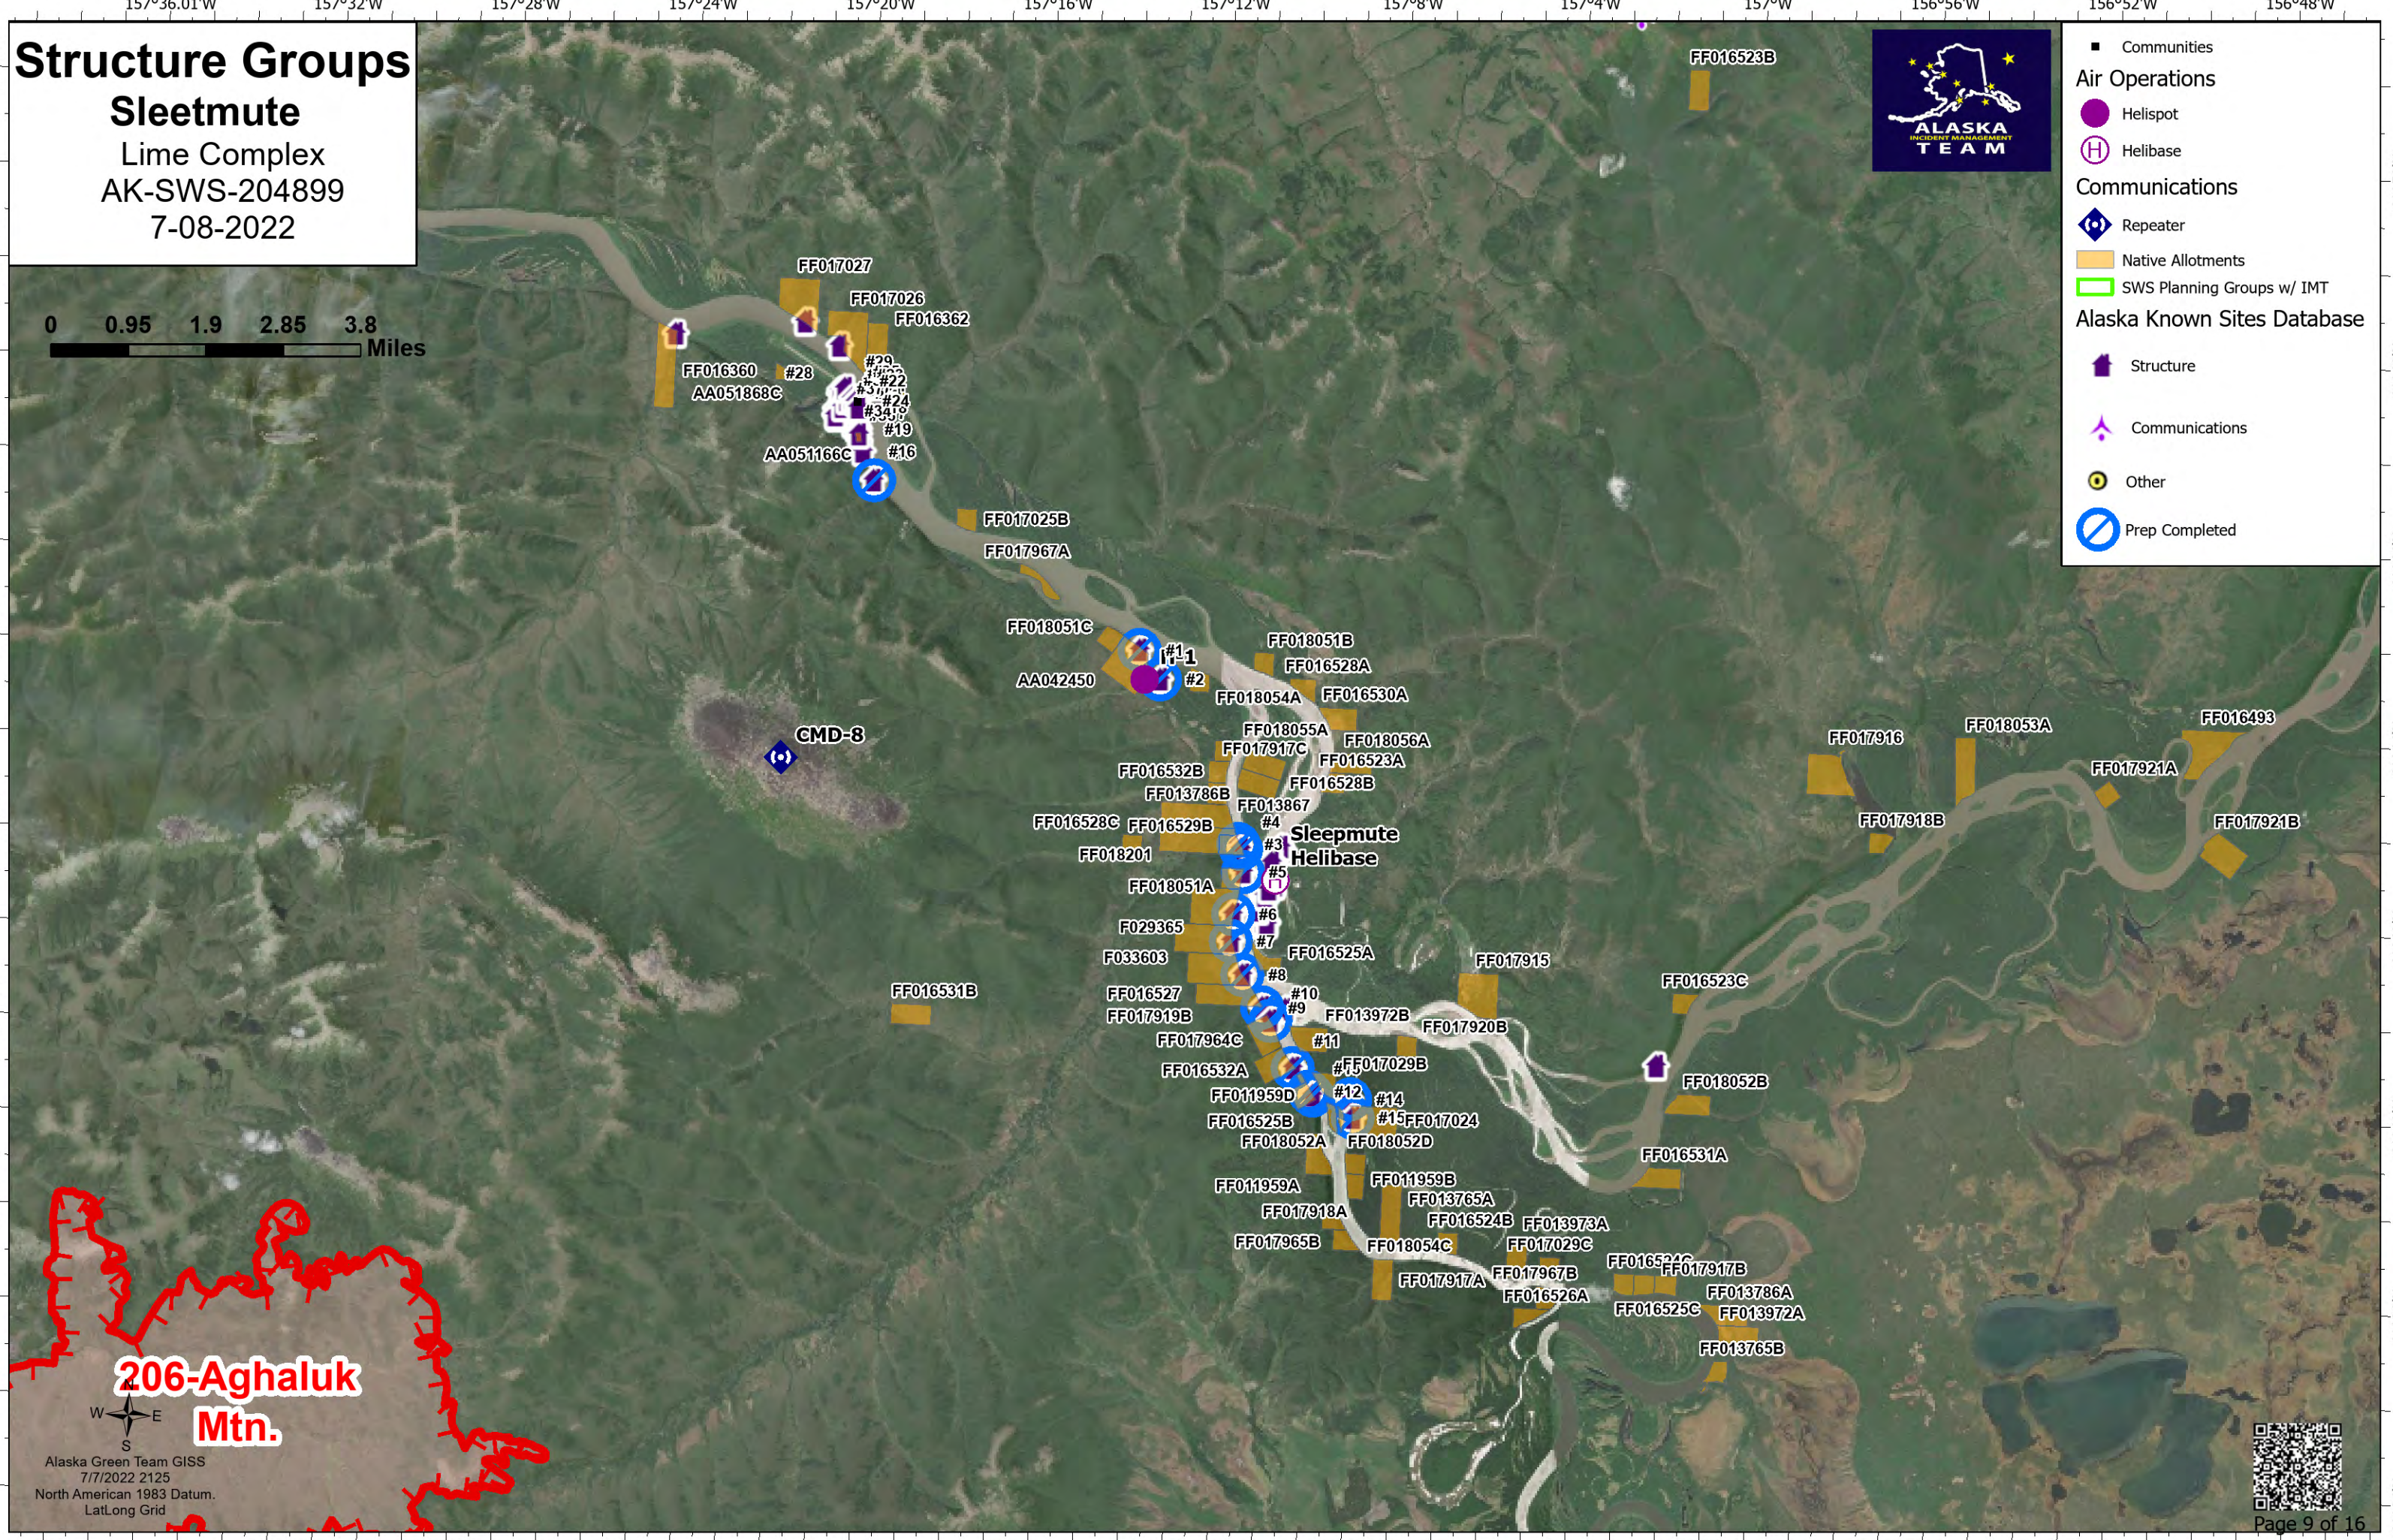

Structure Groups

Sleetmute

Lime Complex
AK-SWS-204899
7-08-2022

- Communities
- Air Operations**
 - Helispot
 - ⊕ Helibase
- Communications**
 - ⬢ Repeater
 - Native Allotments
 - ▭ SWS Planning Groups w/ IMT
- Alaska Known Sites Database**
 - 🏠 Structure
 - ✳ Communications
 - ⦿ Other
 - ⊘ Prep Completed

206-Aghaluk Mtn.

Alaska Green Team GISS
7/7/2022 2125
North American 1983 Datum.
Lat/Long Grid