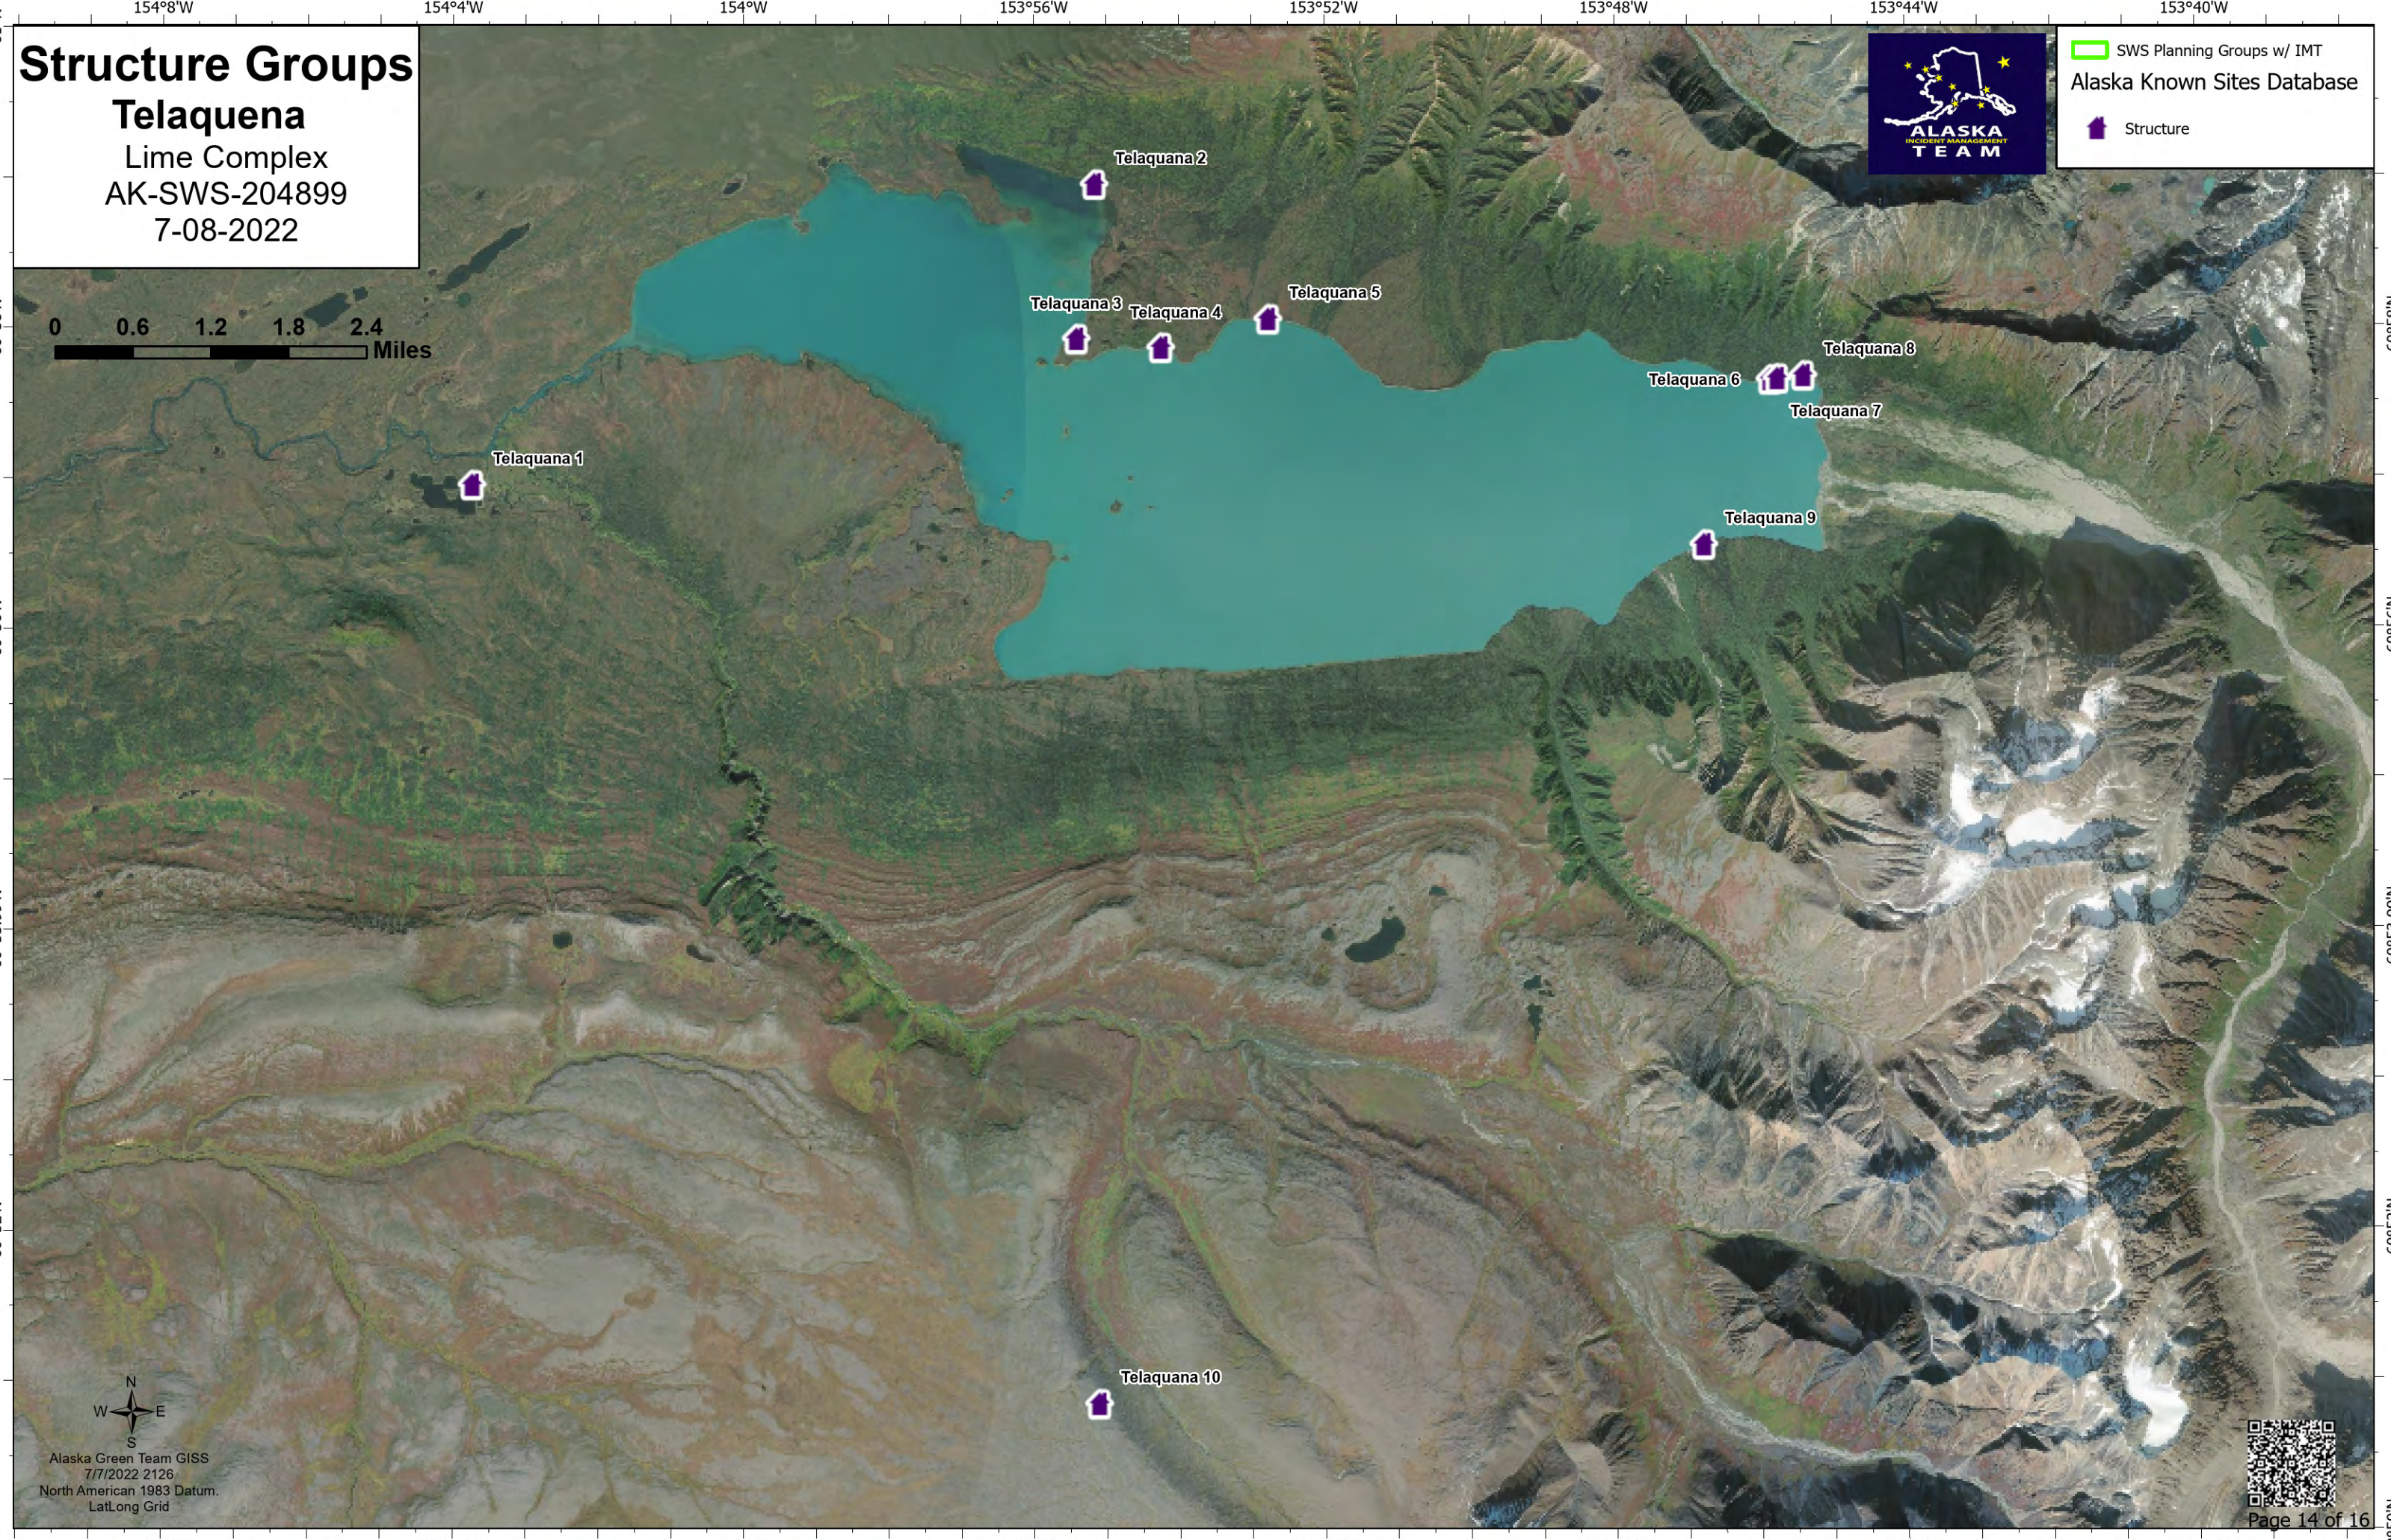

Structure Groups

Telaquana
Lime Complex
AK-SWS-204899
7-08-2022

SWS Planning Groups w/ IMT
Alaska Known Sites Database

- Structure

Alaska Green Team GISS
7/7/2022 2126
North American 1983 Datum.
Lat/Long Grid