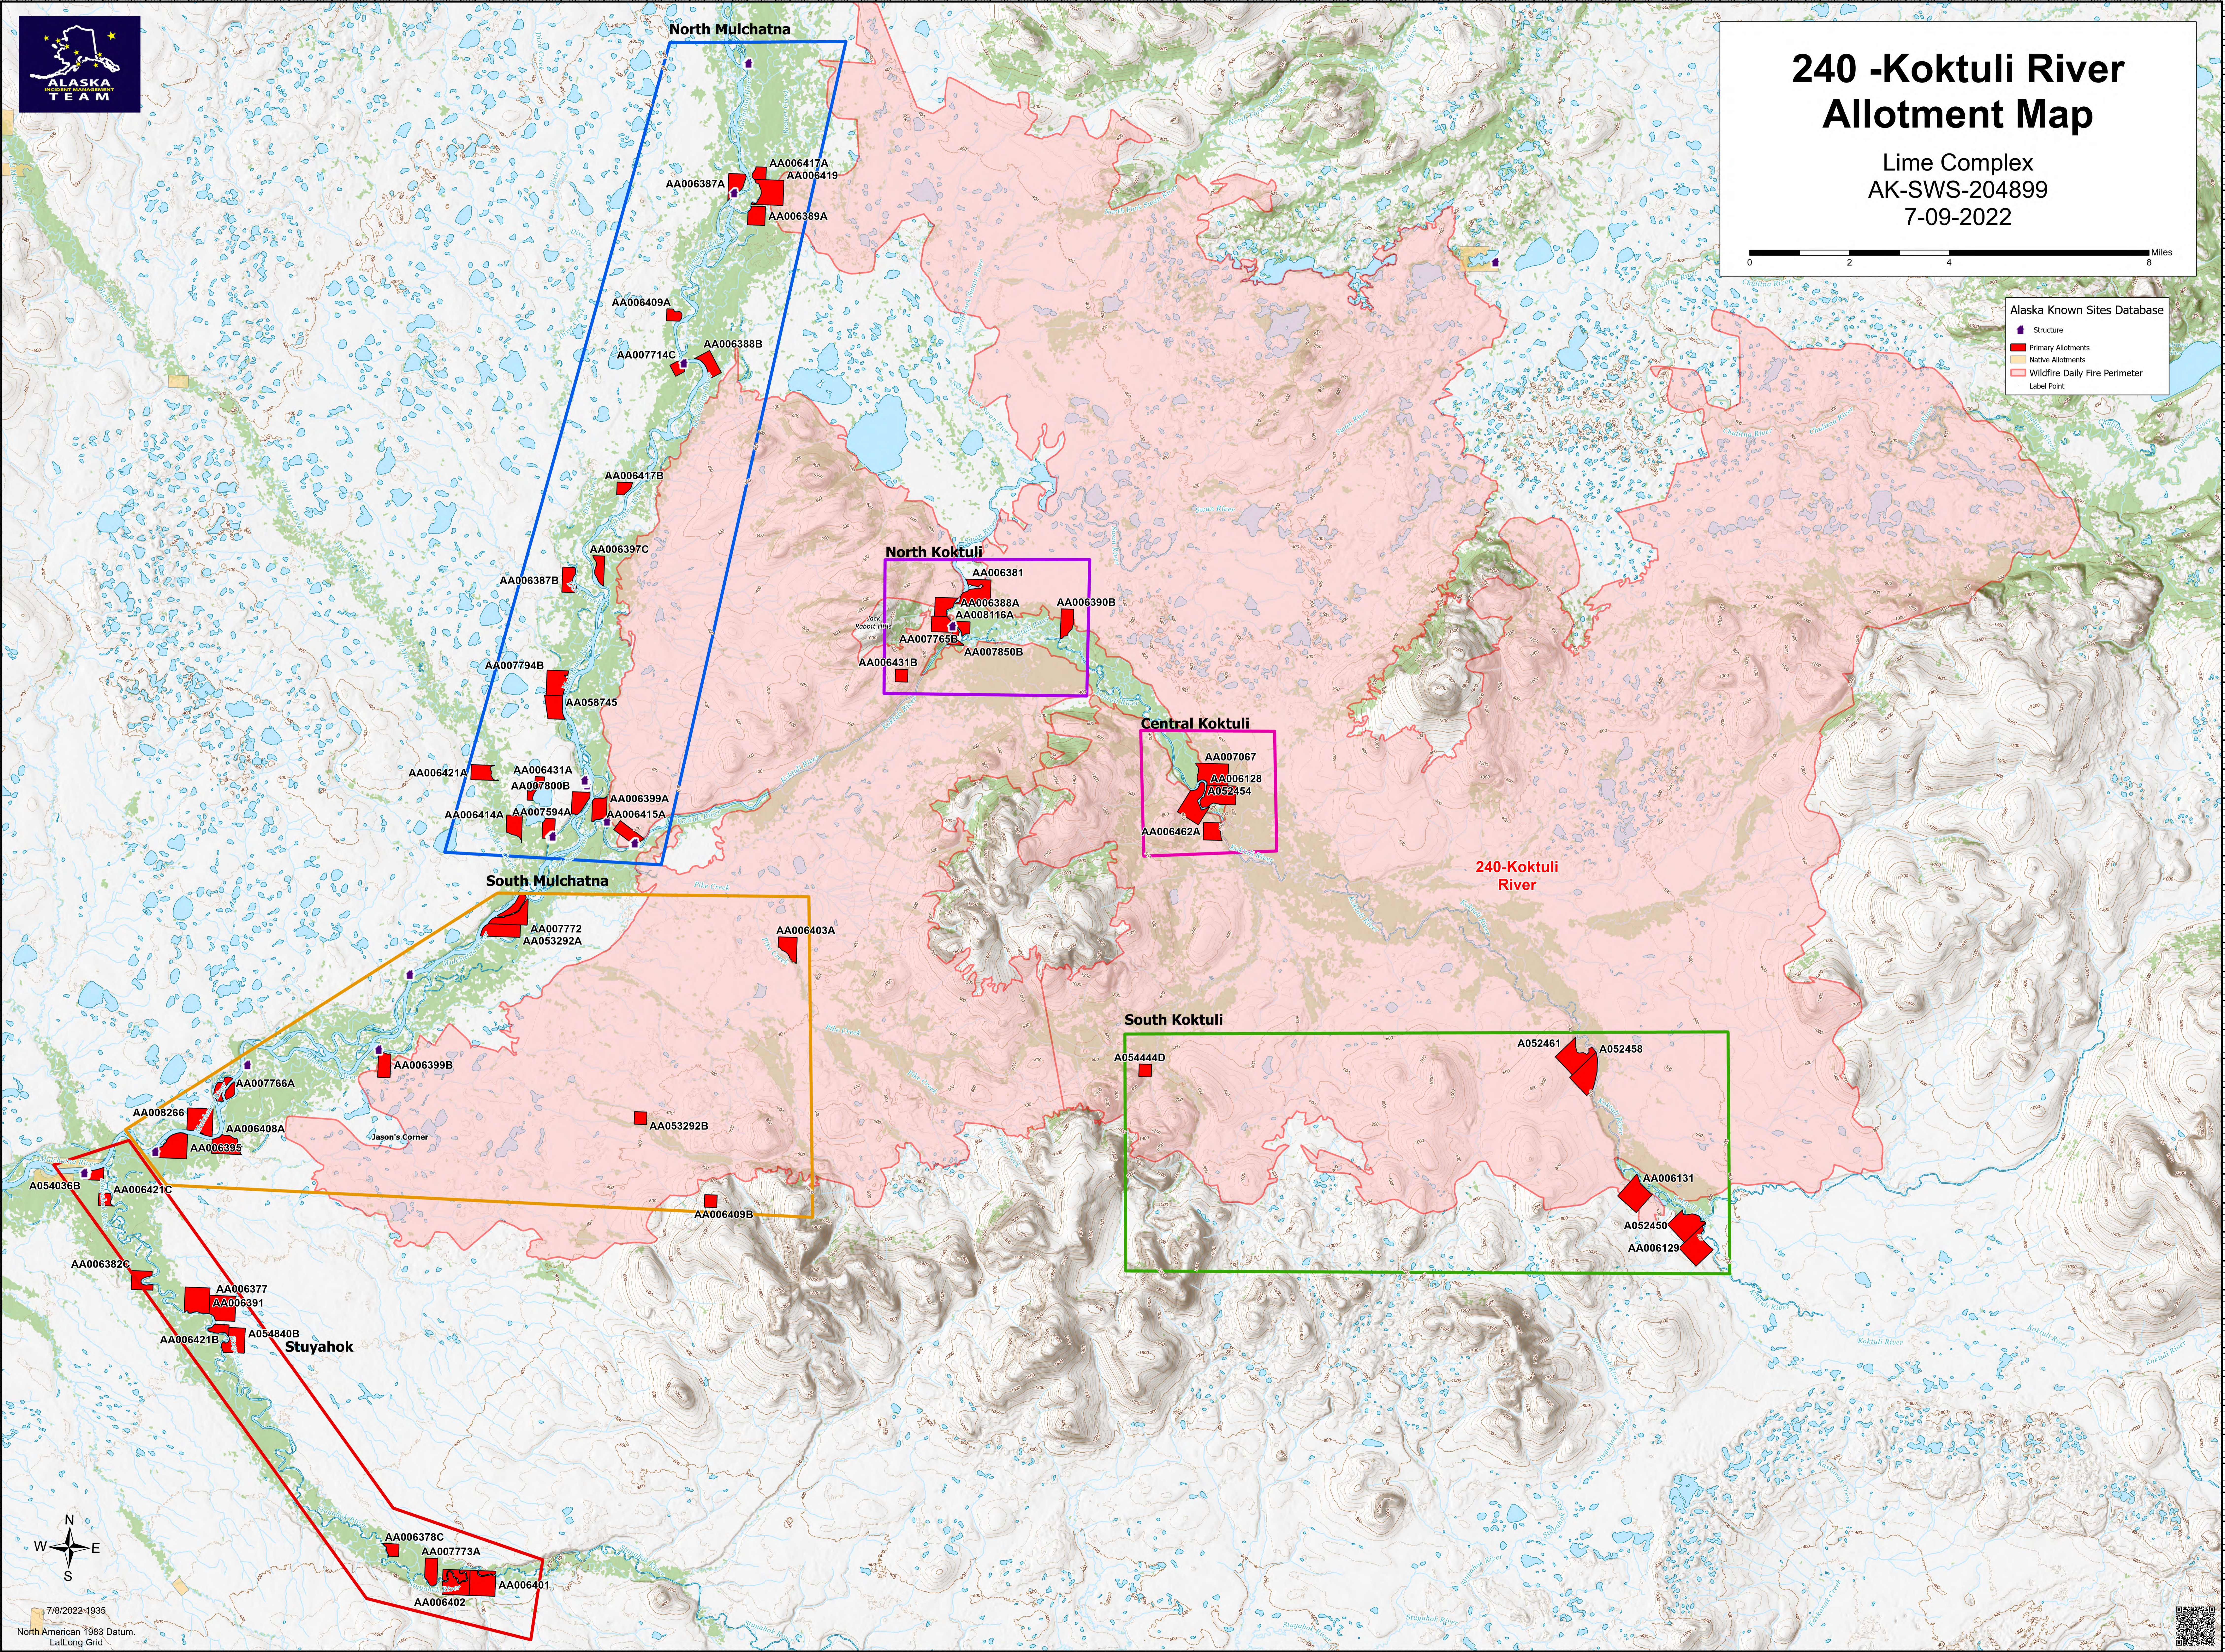

240 -Koktuli River Allotment Map

Lime Complex
AK-SWS-204899
7-09-2022

Alaska Known Sites Database

- Structure
- Primary Allotments
- Native Allotments
- Wildfire Daily Fire Perimeter
- Label Point

7/8/2022-1935
North American 1983 Datum.
Lat/Long Grid