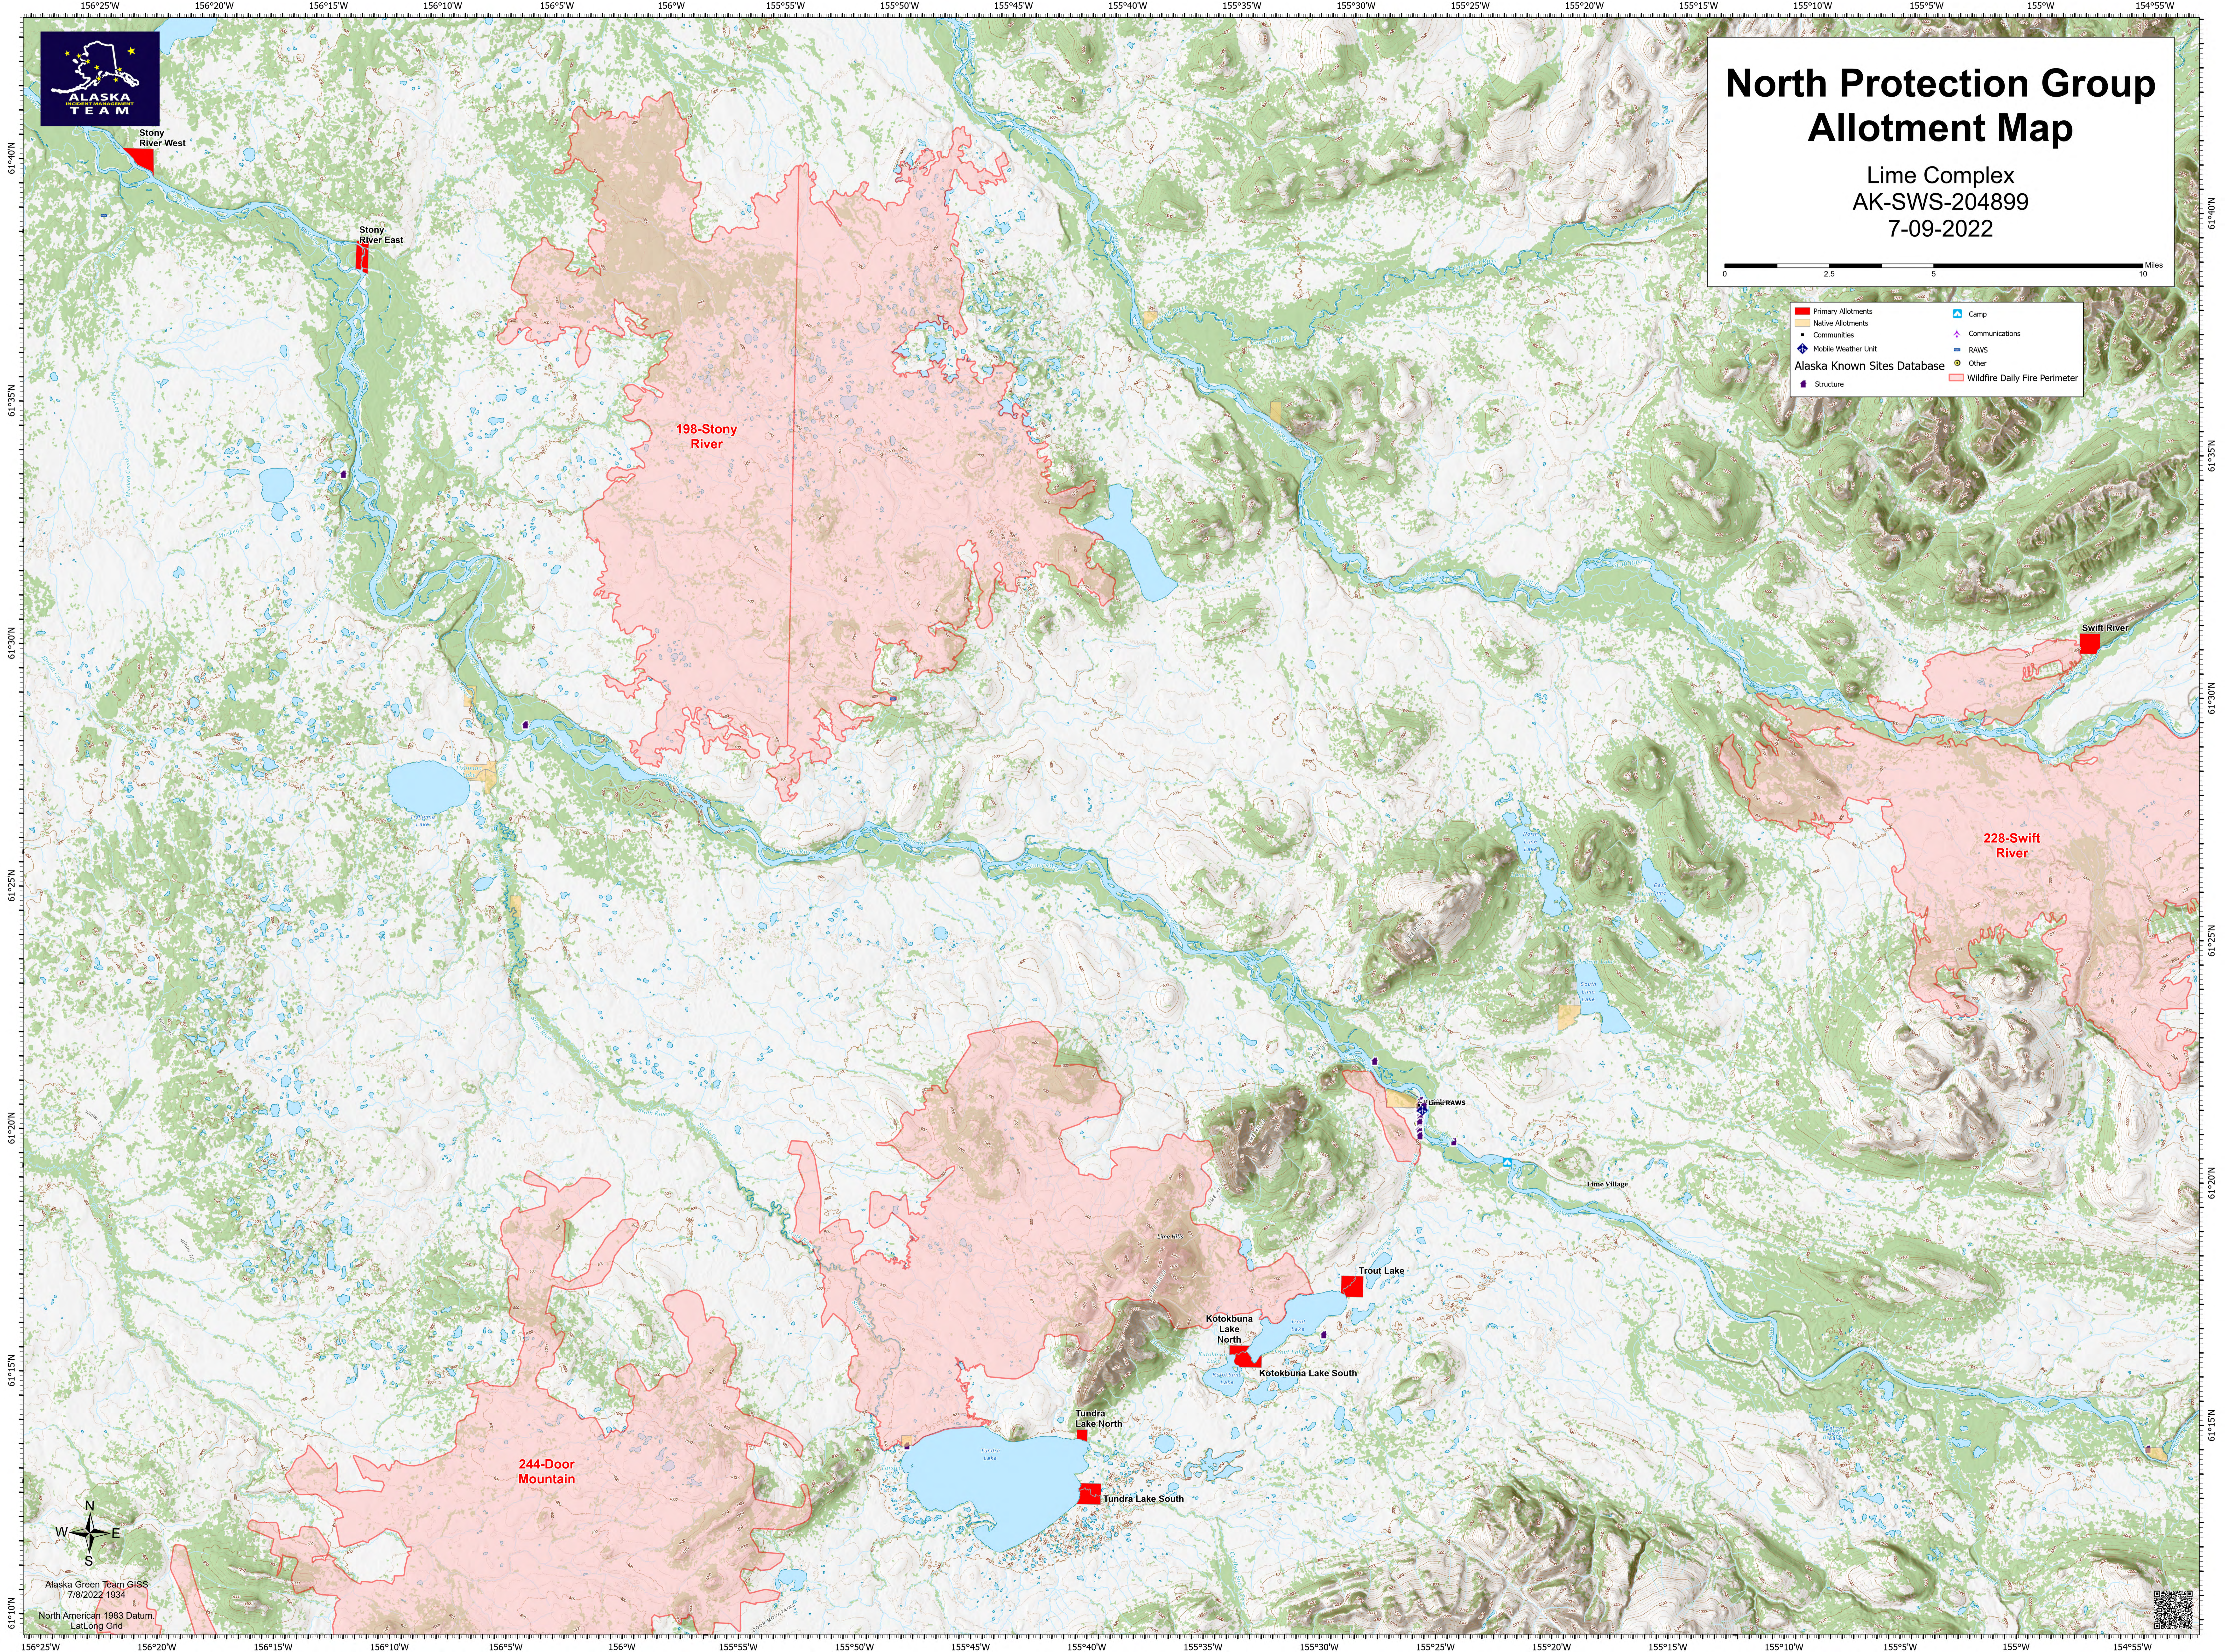

# North Protection Group Allotment Map

Lime Complex  
AK-SWS-204899  
7-09-2022

- Primary Allotments
- Native Allotments
- Communities
- Mobile Weather Unit
- Alaska Known Sites Database
- Structure
- Camp
- Communications
- RAWS
- Other
- Wildfire Daily Fire Perimeter

Alaska Green Team GIS  
7/8/2022 1934  
North American 1983 Datum  
Lat/Long Grid