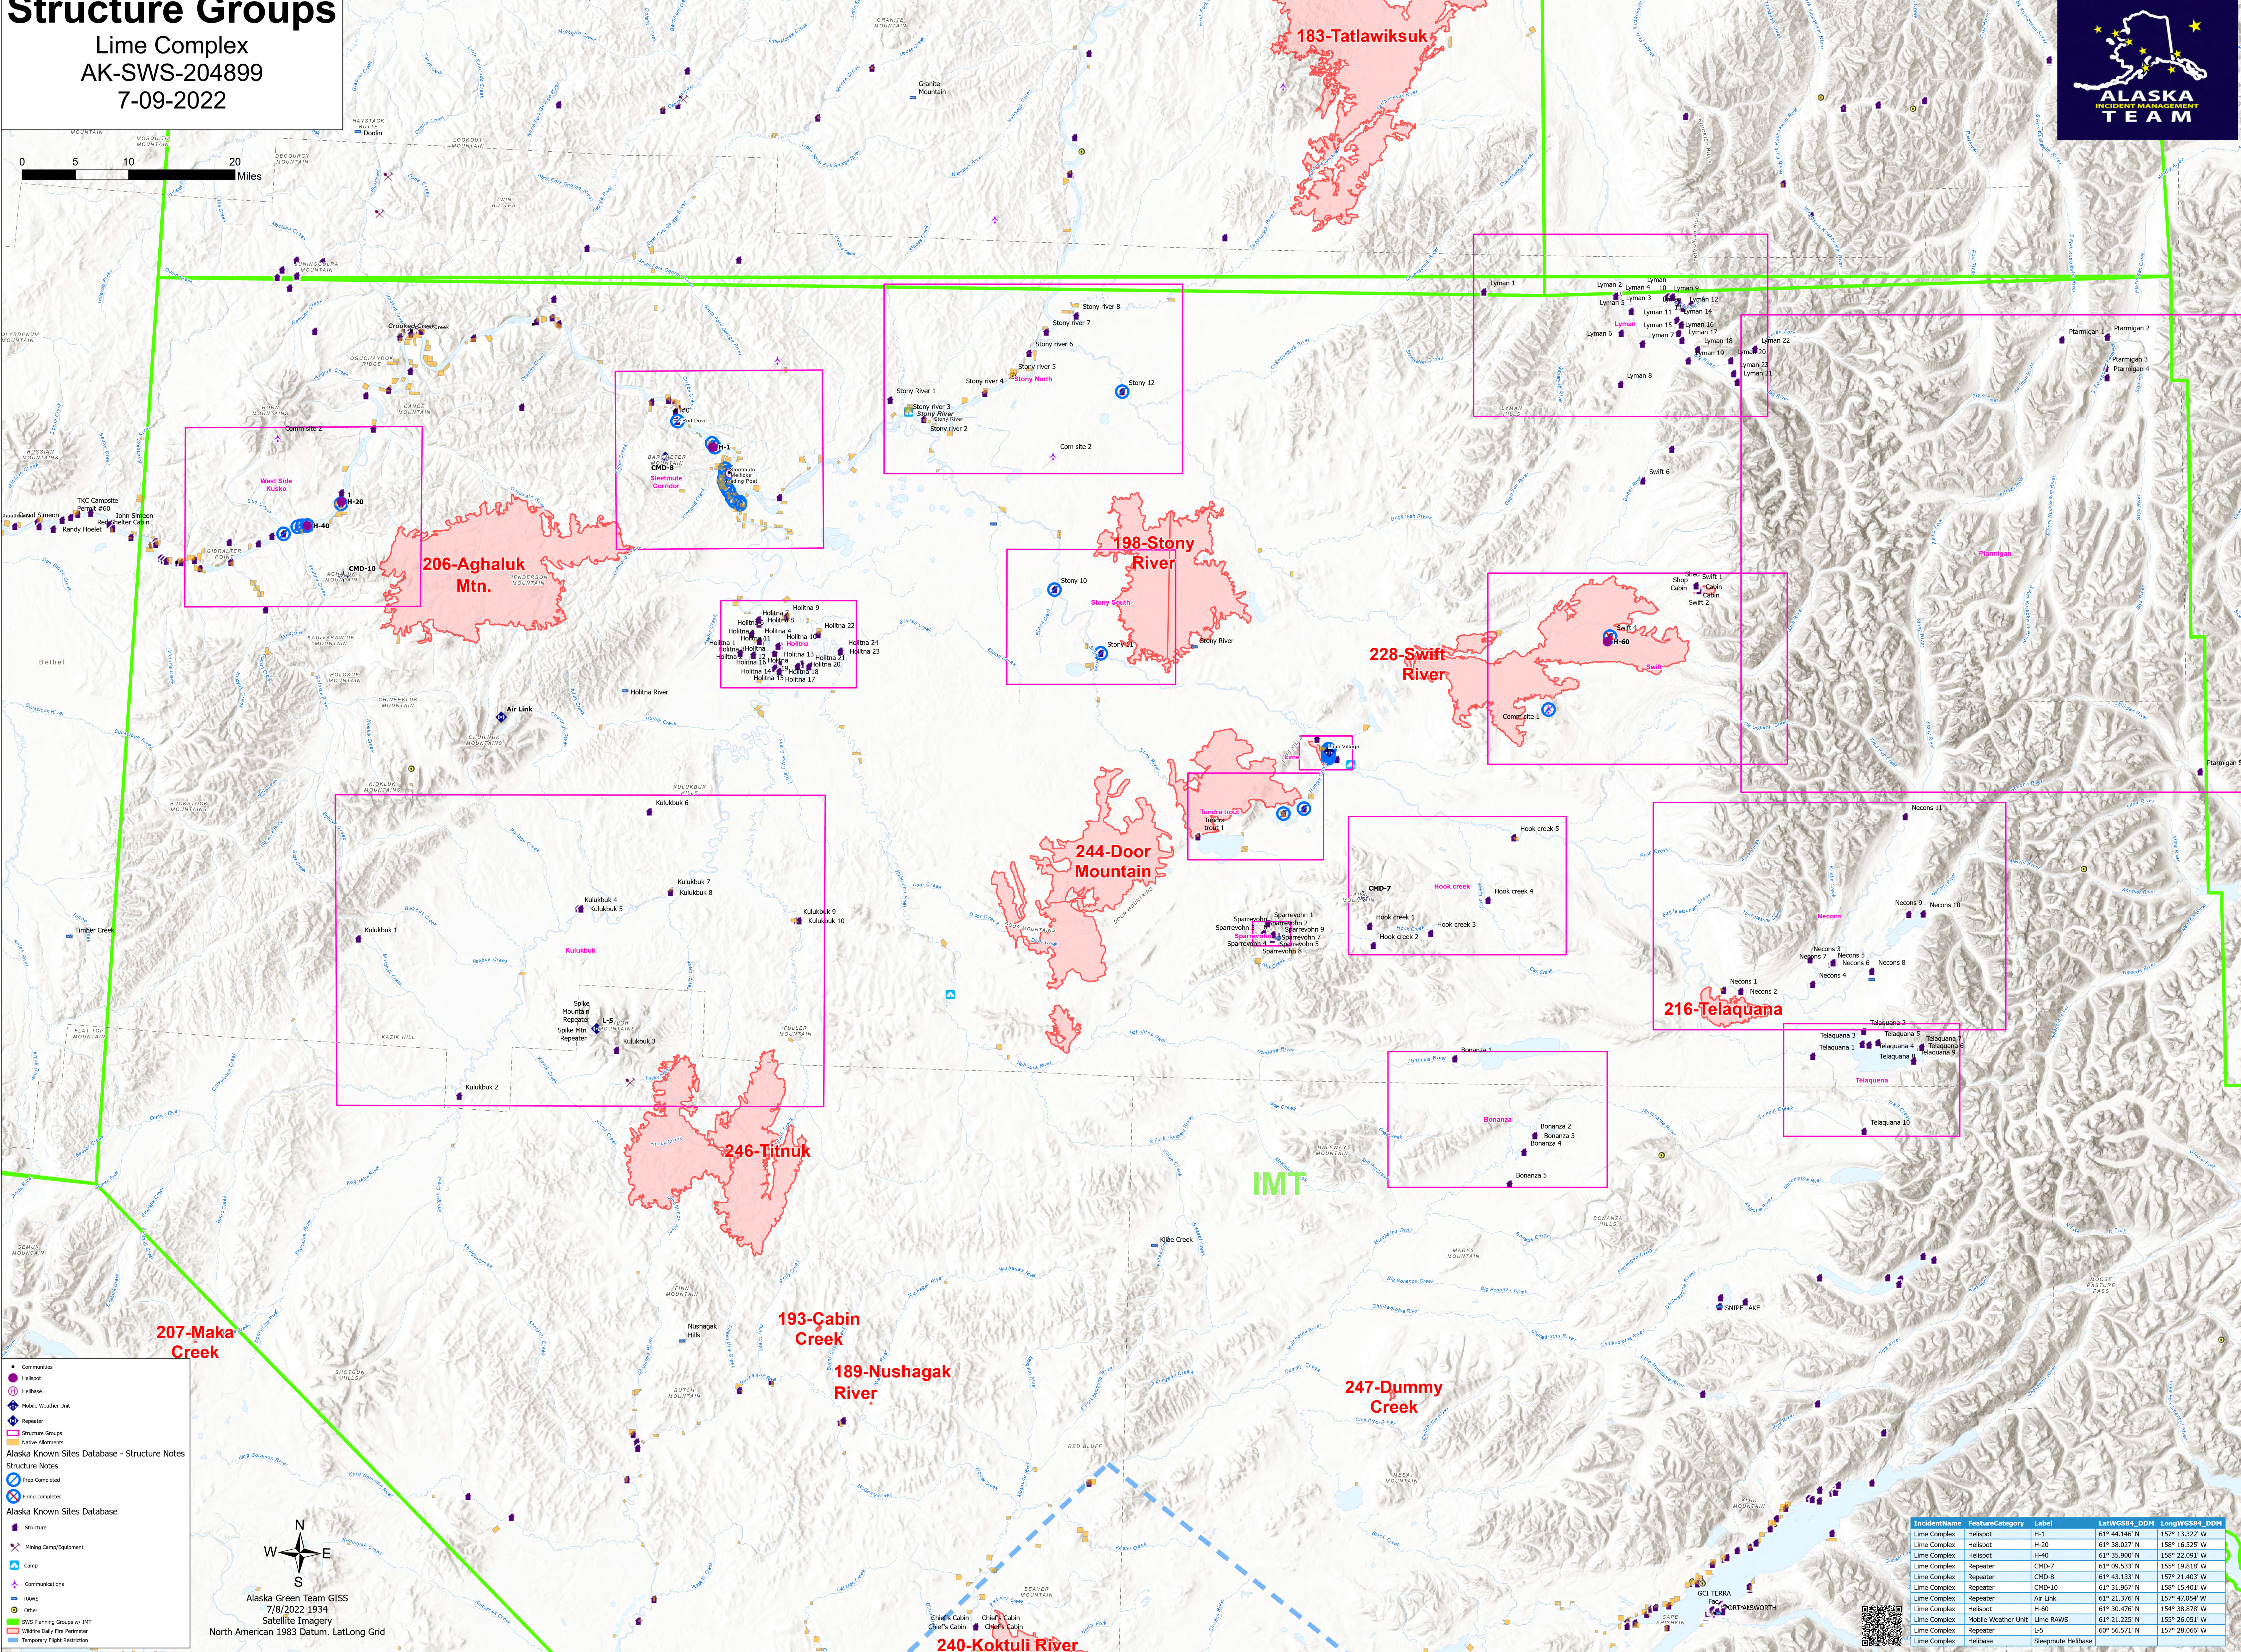

Structure Groups

Lime Complex
AK-SWS-204899
7-09-2022

Legend

- Communities
- Helispot
- Helibase
- Mobile Weather Unit
- Repeater
- Structure Groups
- Native Allotments

Alaska Known Sites Database - Structure Notes

- Prep Completed
- Ping completed

Alaska Known Sites Database

- Structure
- Mining Camp/Equipment
- Camp
- Communications
- RAWs
- Other
- SWS Planning Groups w/ IMT
- Wildfire Daily Fire Perimeter
- Temporary Flight Restriction

North American 1983 Datum, Lat/Long Grid

Alaska Green Team GIS
7/8/2022 1934
Satellite Imagery