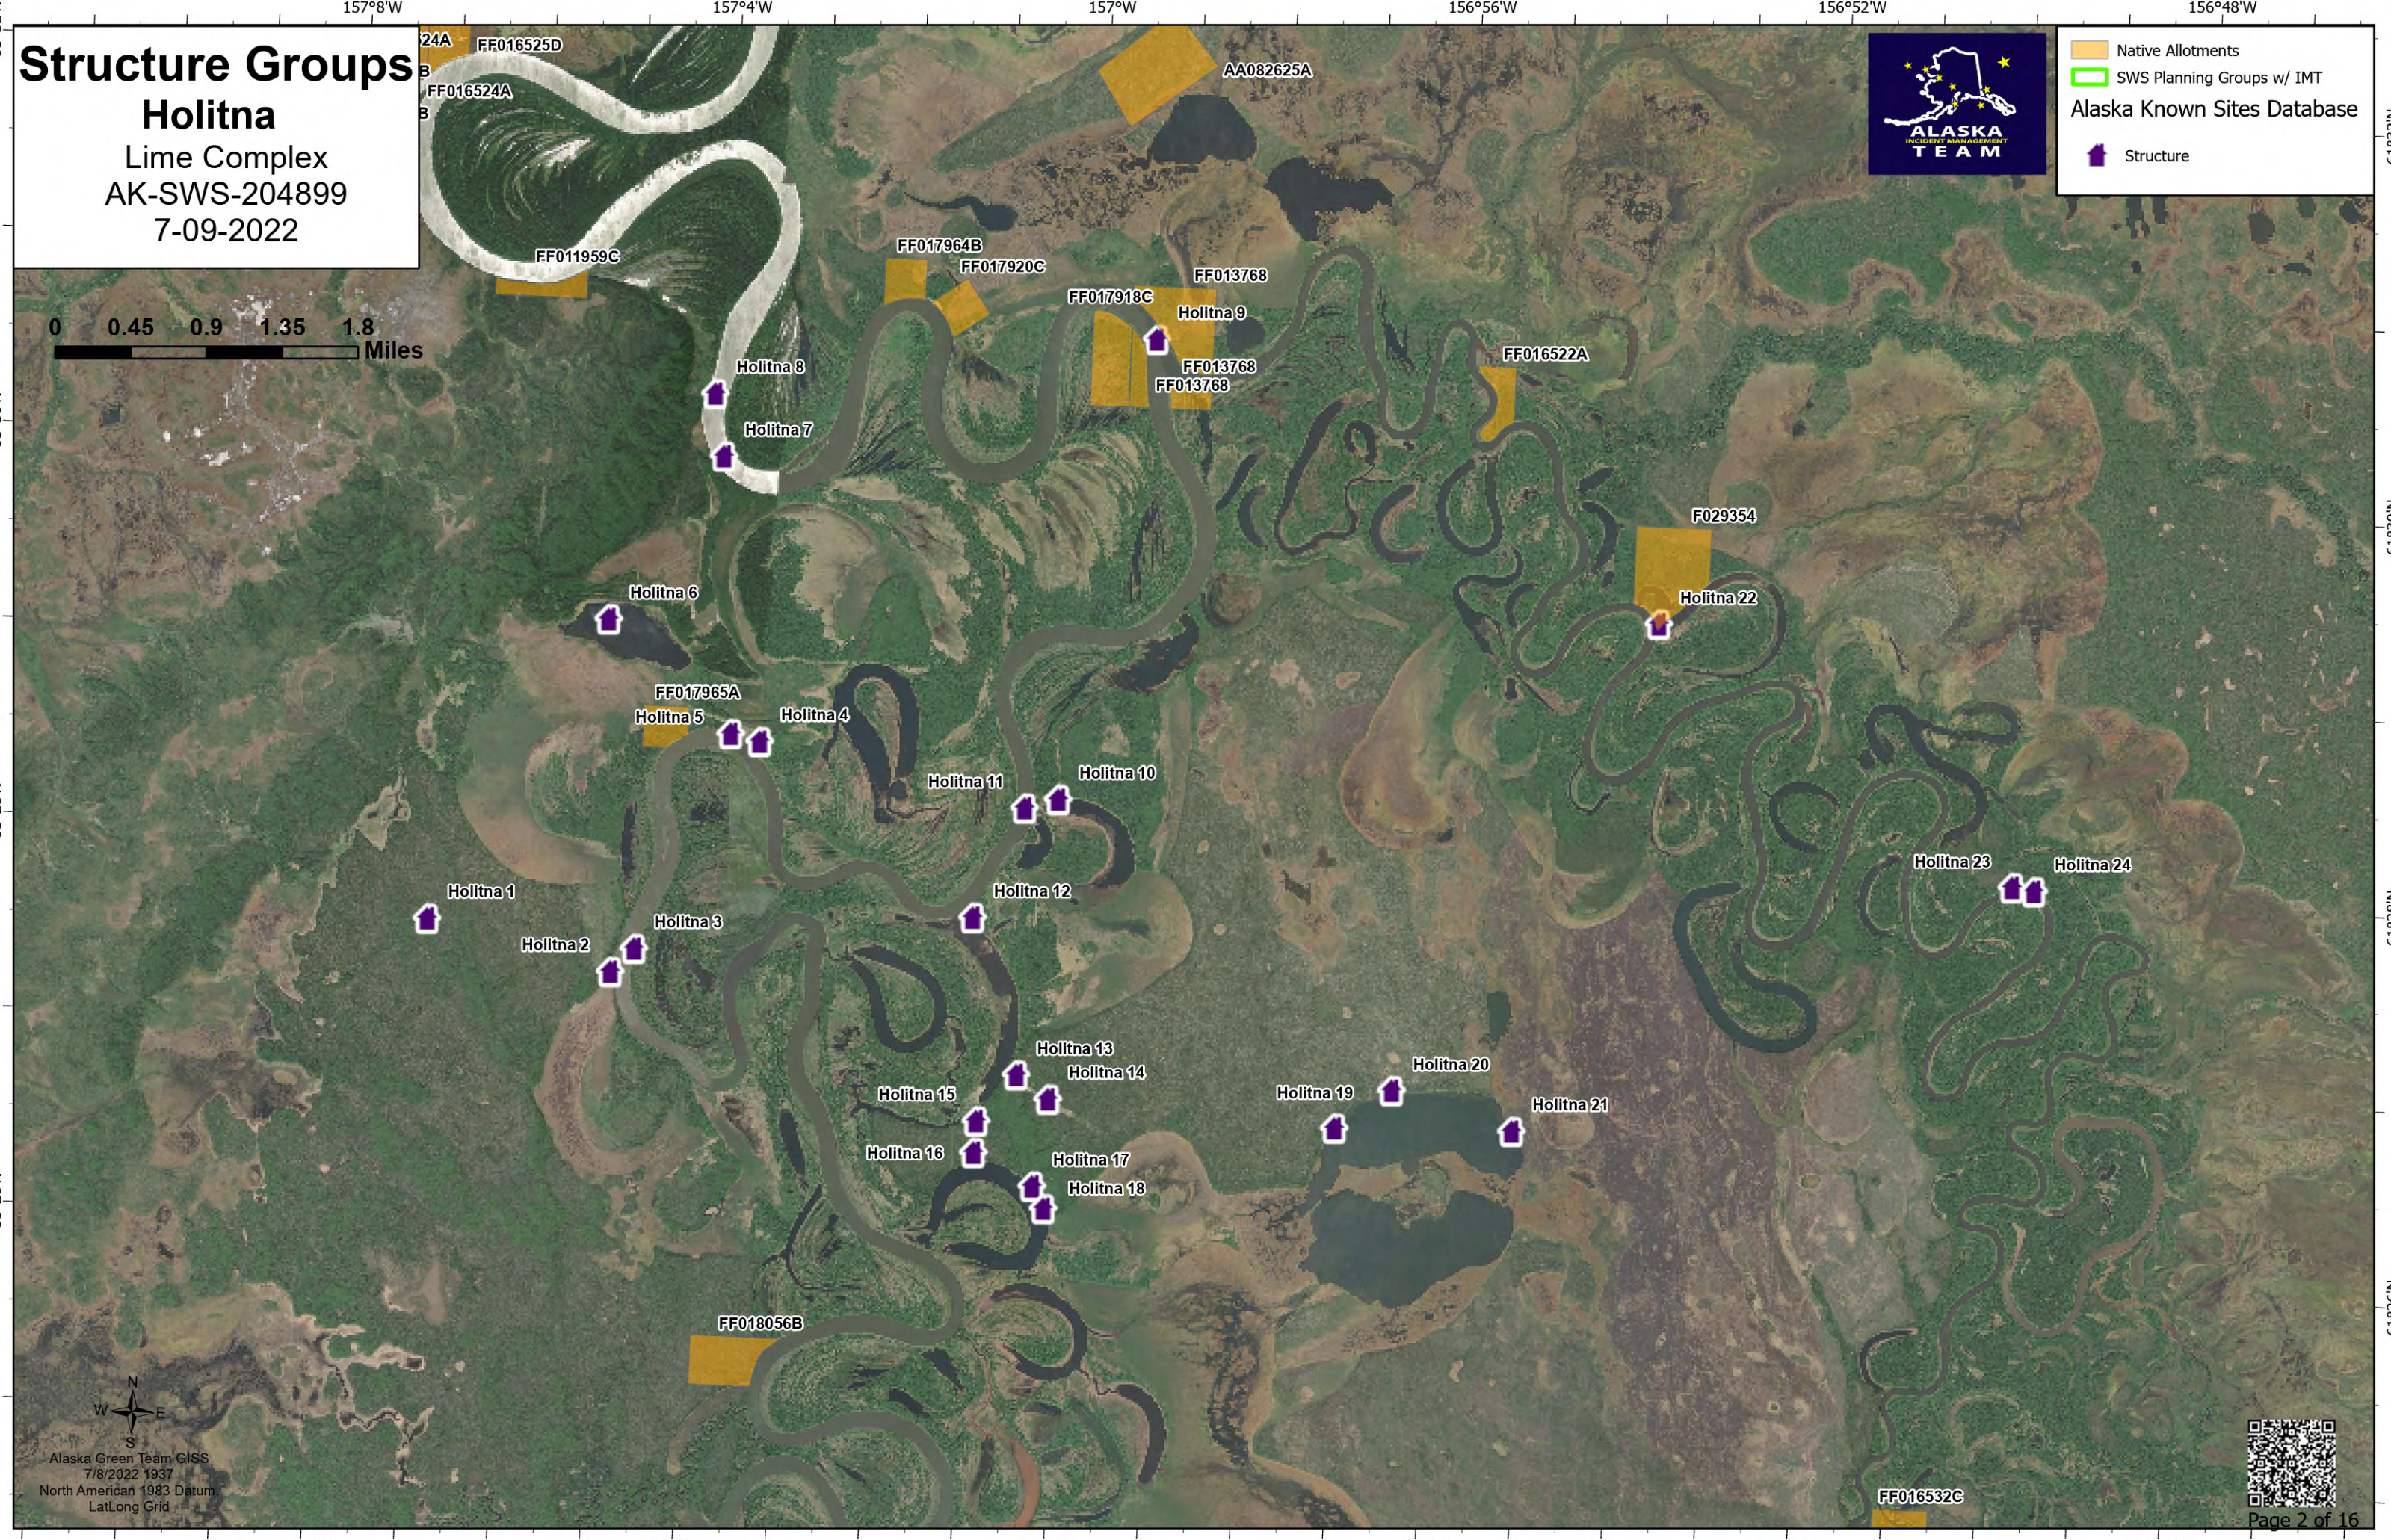

Structure Groups

Holitna

Lime Complex
AK-SWS-204899
7-09-2022

Native Allotments
SWS Planning Groups w/ IMT
Alaska Known Sites Database
Structure

Alaska Green Team GLSS
7/8/2022 1937
North American 1983 Datum
Lat/Long Grid