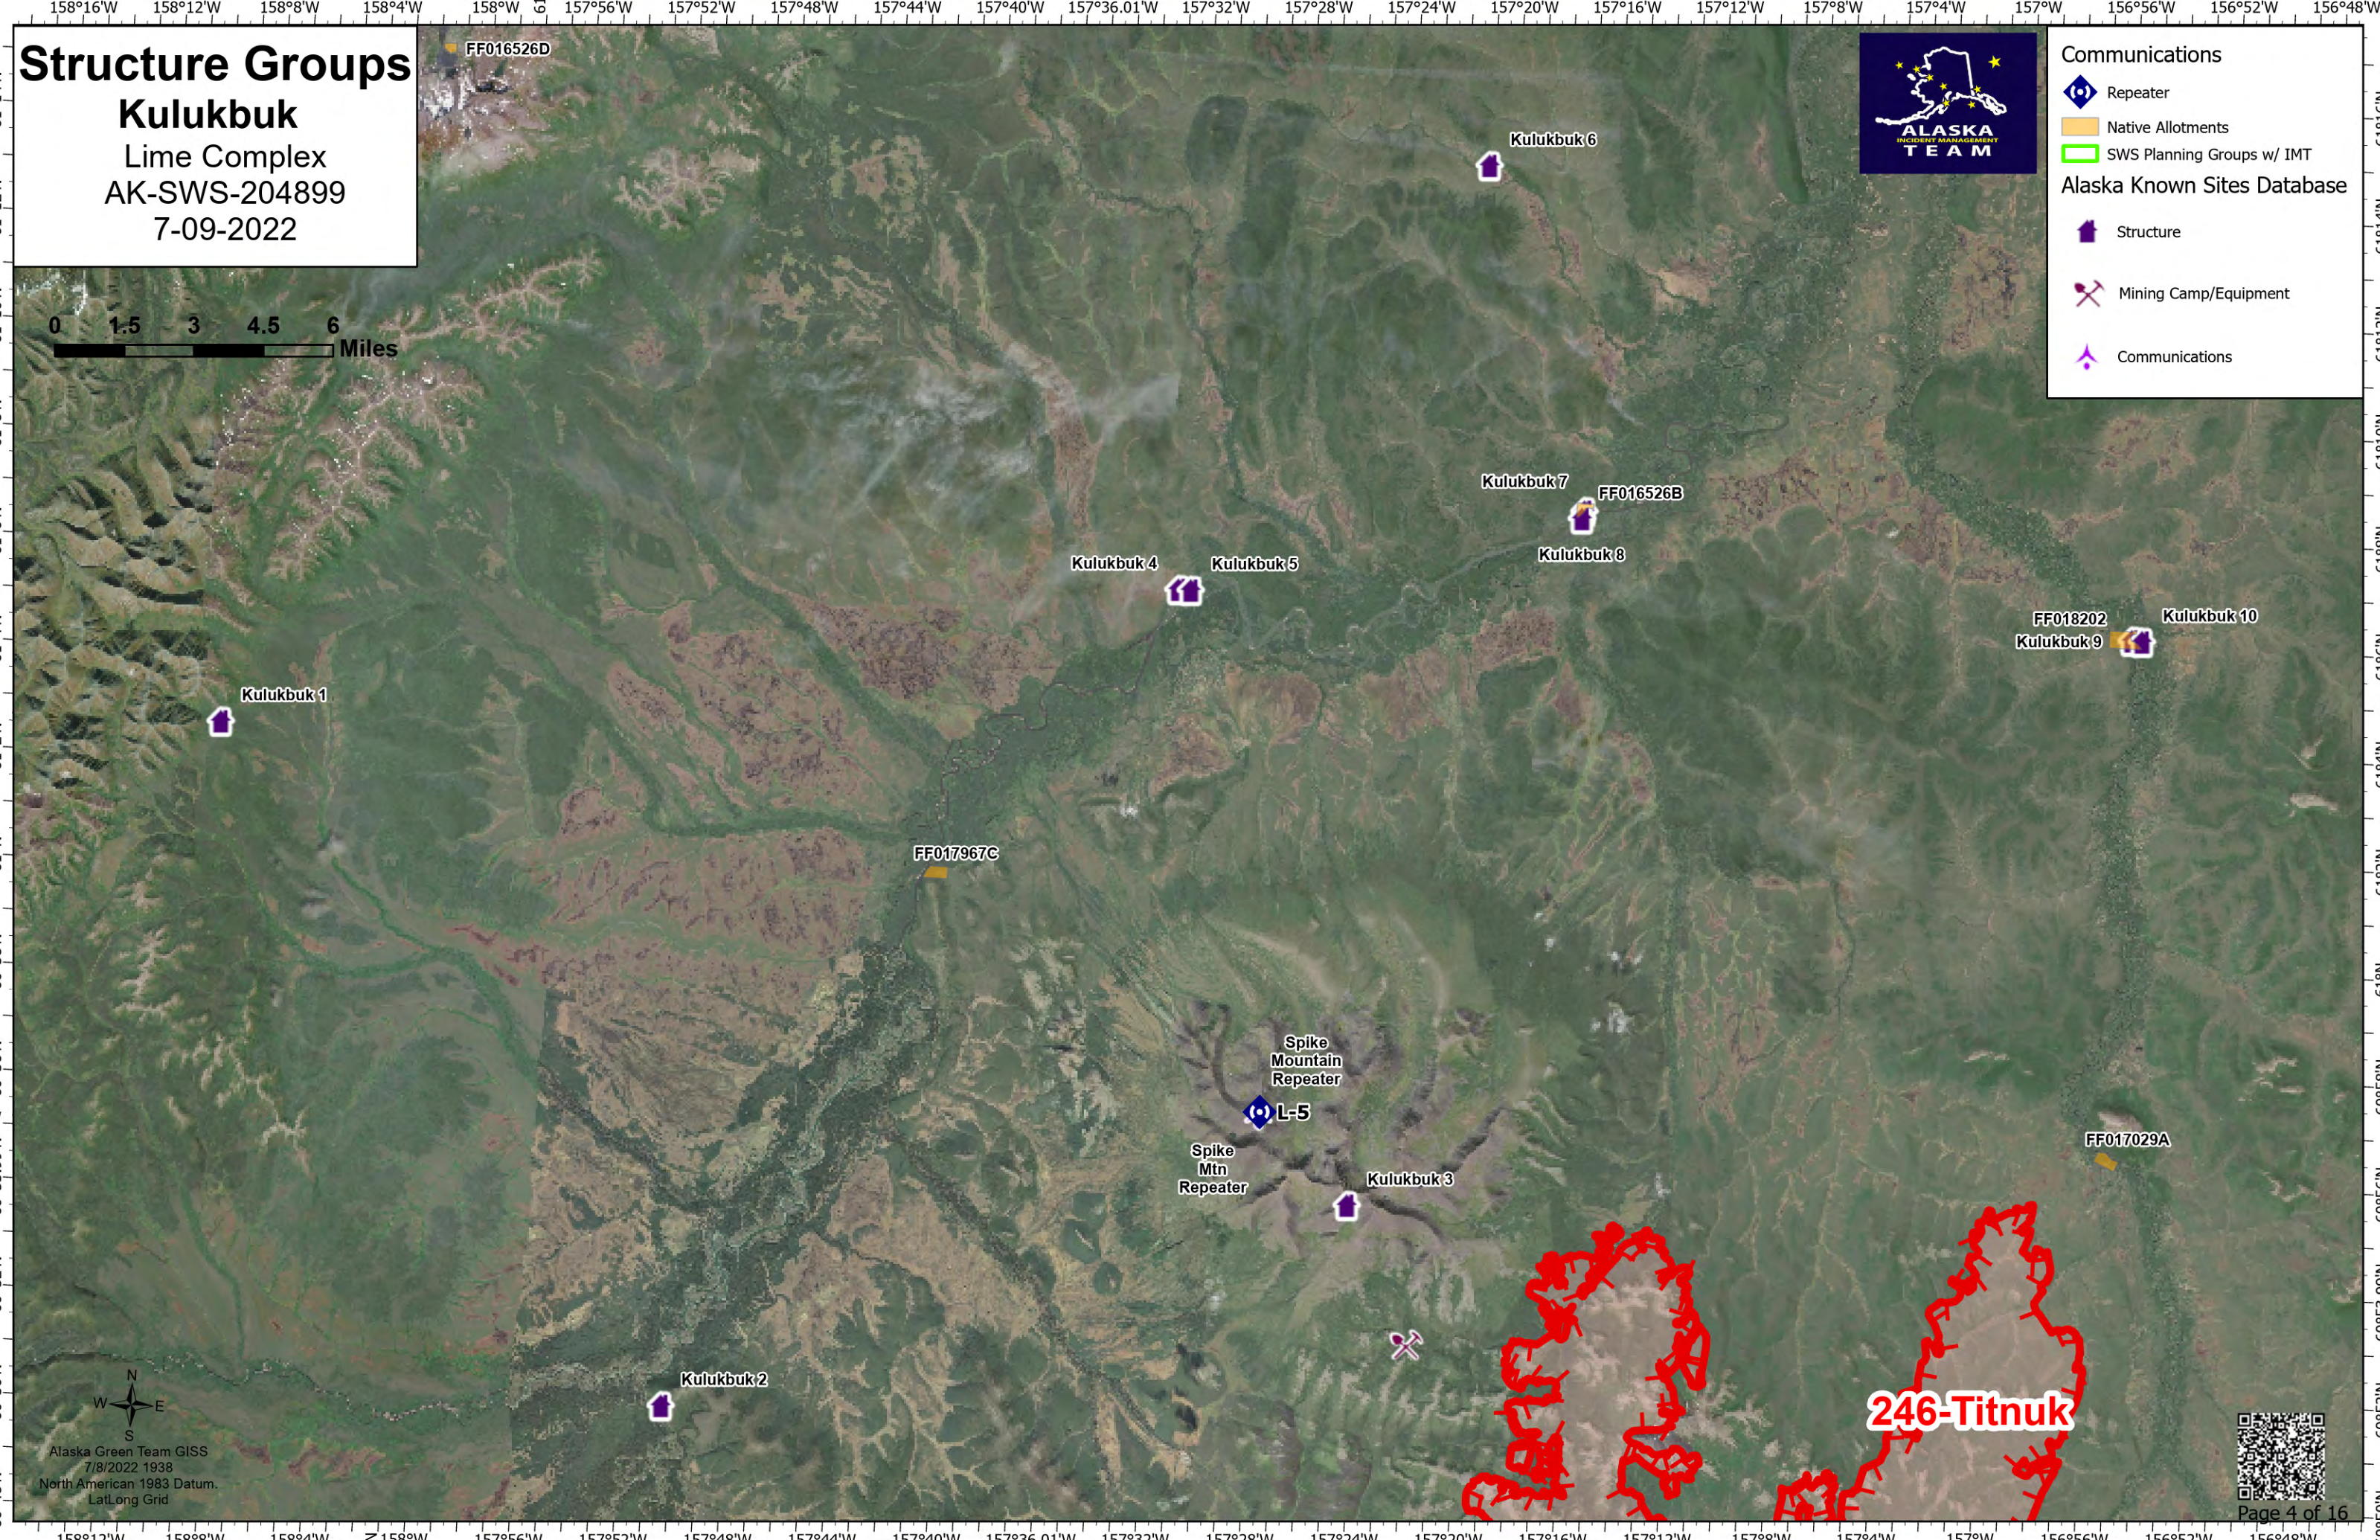

Structure Groups

Kulukbuk

Lime Complex
AK-SWS-204899
7-09-2022

Communications

- Repeater
- Native Allotments
- SWS Planning Groups w/ IMT

Alaska Known Sites Database

- Structure
- Mining Camp/Equipment
- Communications

Alaska Green Team GIS
7/8/2022 1938
North American 1983 Datum
Lat/Long Grid