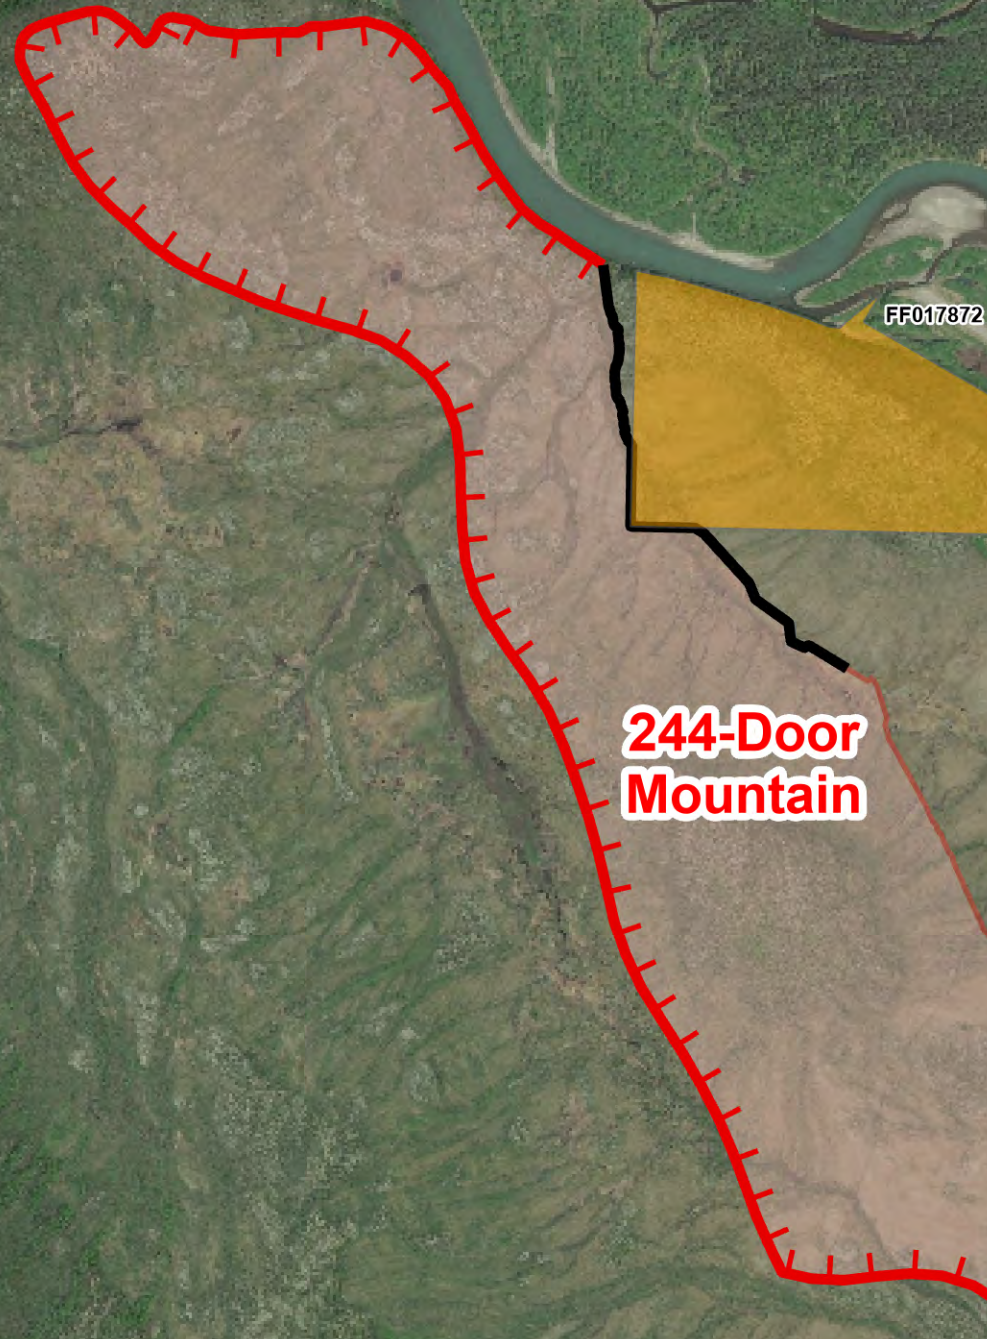

Structure Groups

Lime

Lime Complex
AK-SWS-204899
7-09-2022

- Communities
- Communications
 - Mobile Weather Unit
- Safety
 - Hazard
- Native Allotments
- SWS Planning Groups w/ IMT
- Alaska Known Sites Database
 - Structure
 - Camp
 - Communications
 - Other
 - Prep Completed

244-Door Mountain

FF017872

- Fuel Tank
- Lime 10
- Lime 9
- Lime 8
- Lime 7
- Lime 6
- Lime 5
- Lime 4
- Lime 3
- Lime 2
- Lime 1

Alaska Green Team GISS
7/8/2022 1938
North American 1983 Datum
Lat/Long Grid