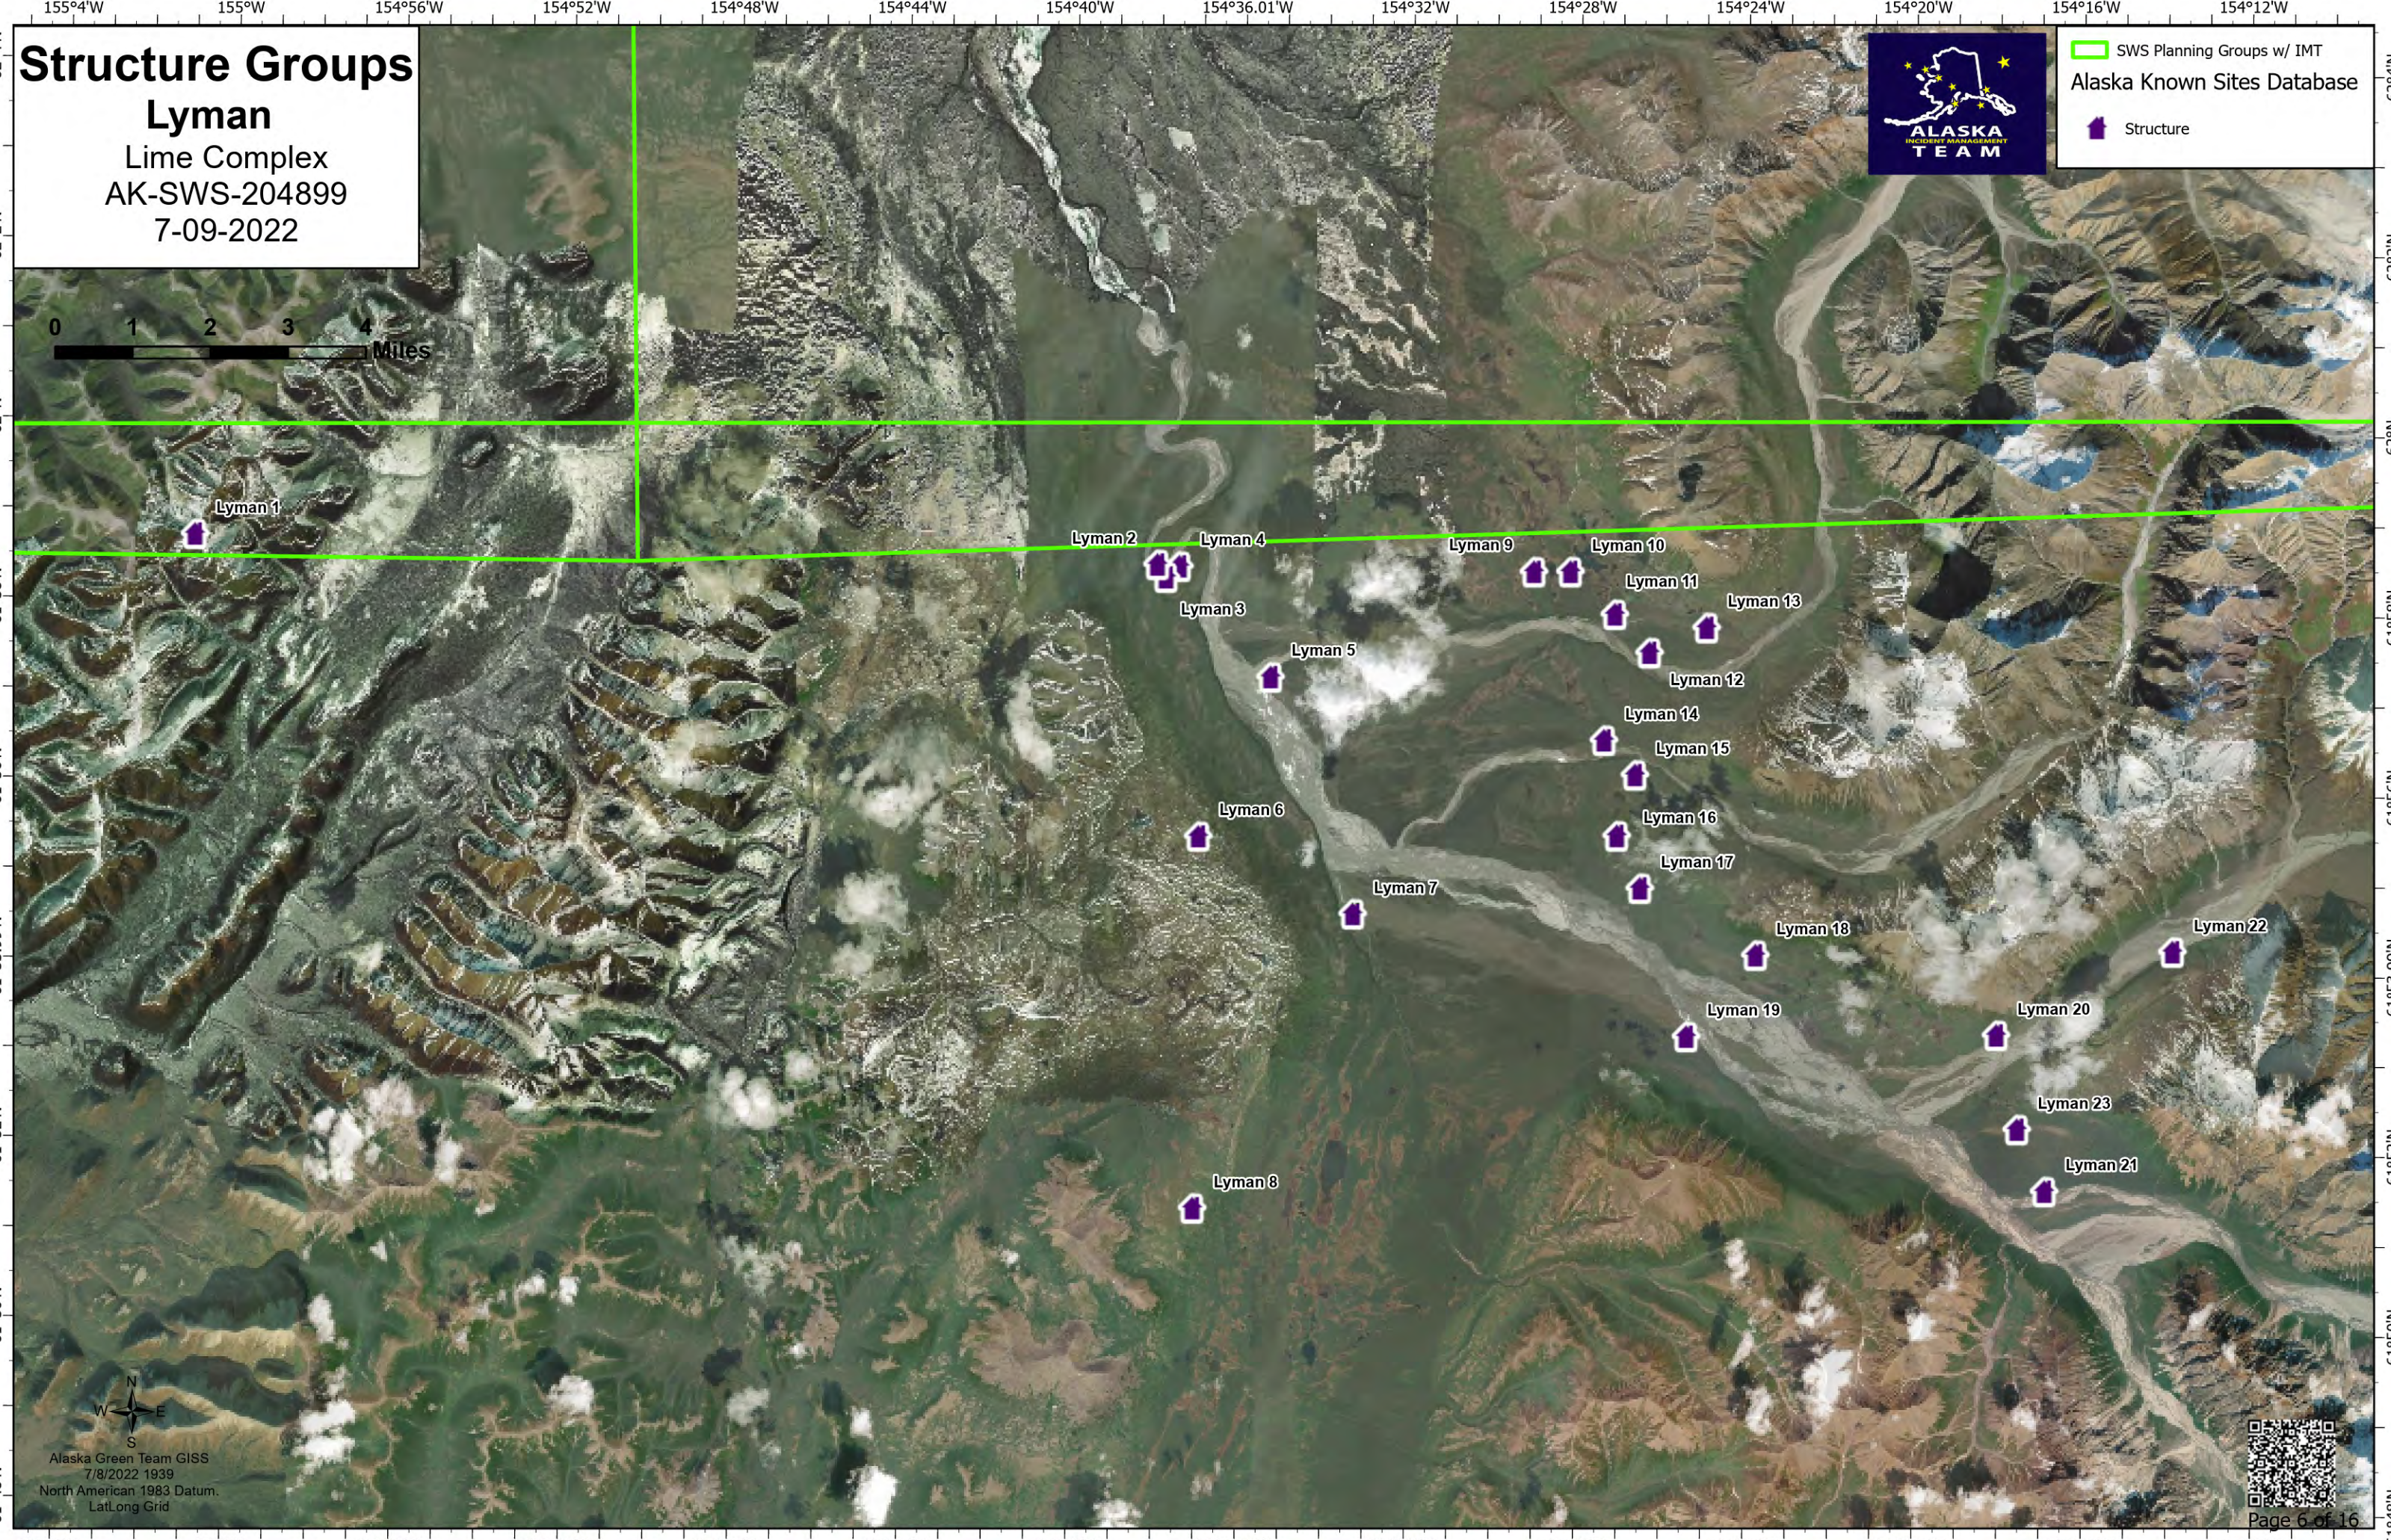

## Lyman

Lime Complex  
AK-SWS-204899  
7-09-2022

SWS Planning Groups w/ IMT

Alaska Known Sites Database

Structure

Alaska Green Team GISS  
7/8/2022 1939  
North American 1983 Datum  
LatLong Grid