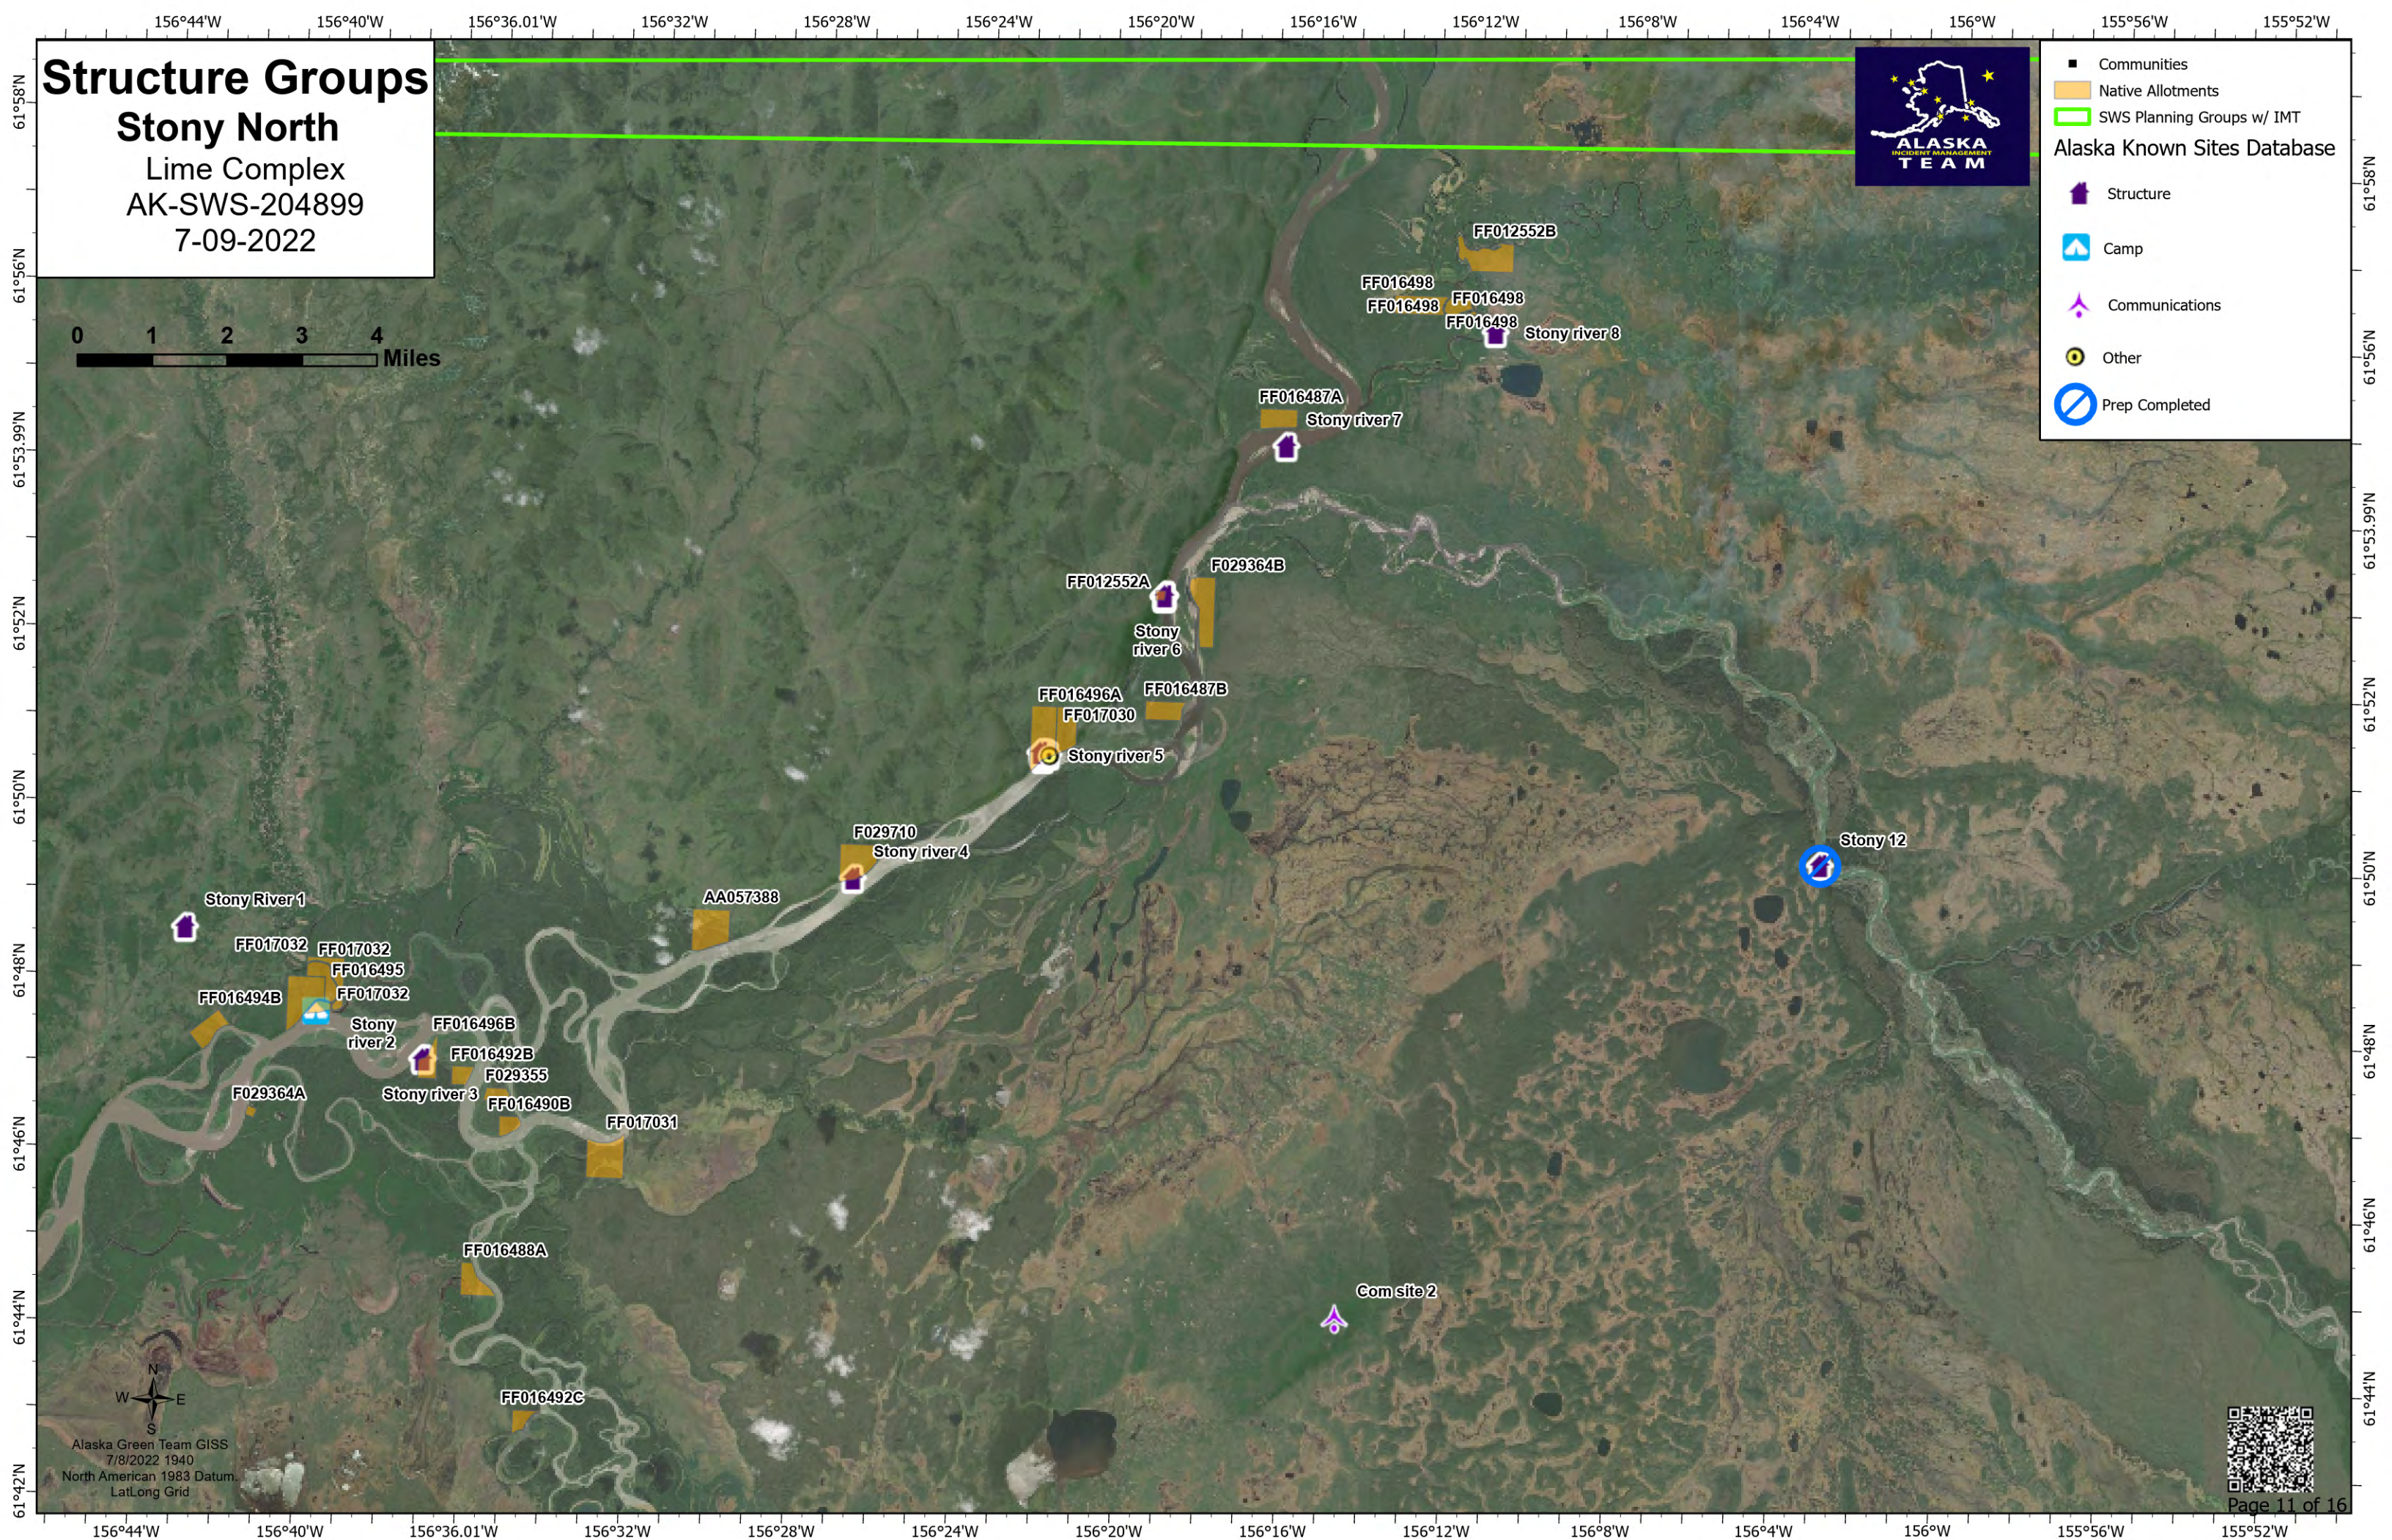

# Structure Groups

## Stony North

Lime Complex  
AK-SWS-204899  
7-09-2022

- Communities
  - Native Allotments
  - SWS Planning Groups w/ IMT
- ### Alaska Known Sites Database
- Structure
  - Camp
  - Communications
  - Other
  - Prep Completed

Alaska Green Team GISS  
7/8/2022 1940  
North American 1983 Datum  
LatLong Grid