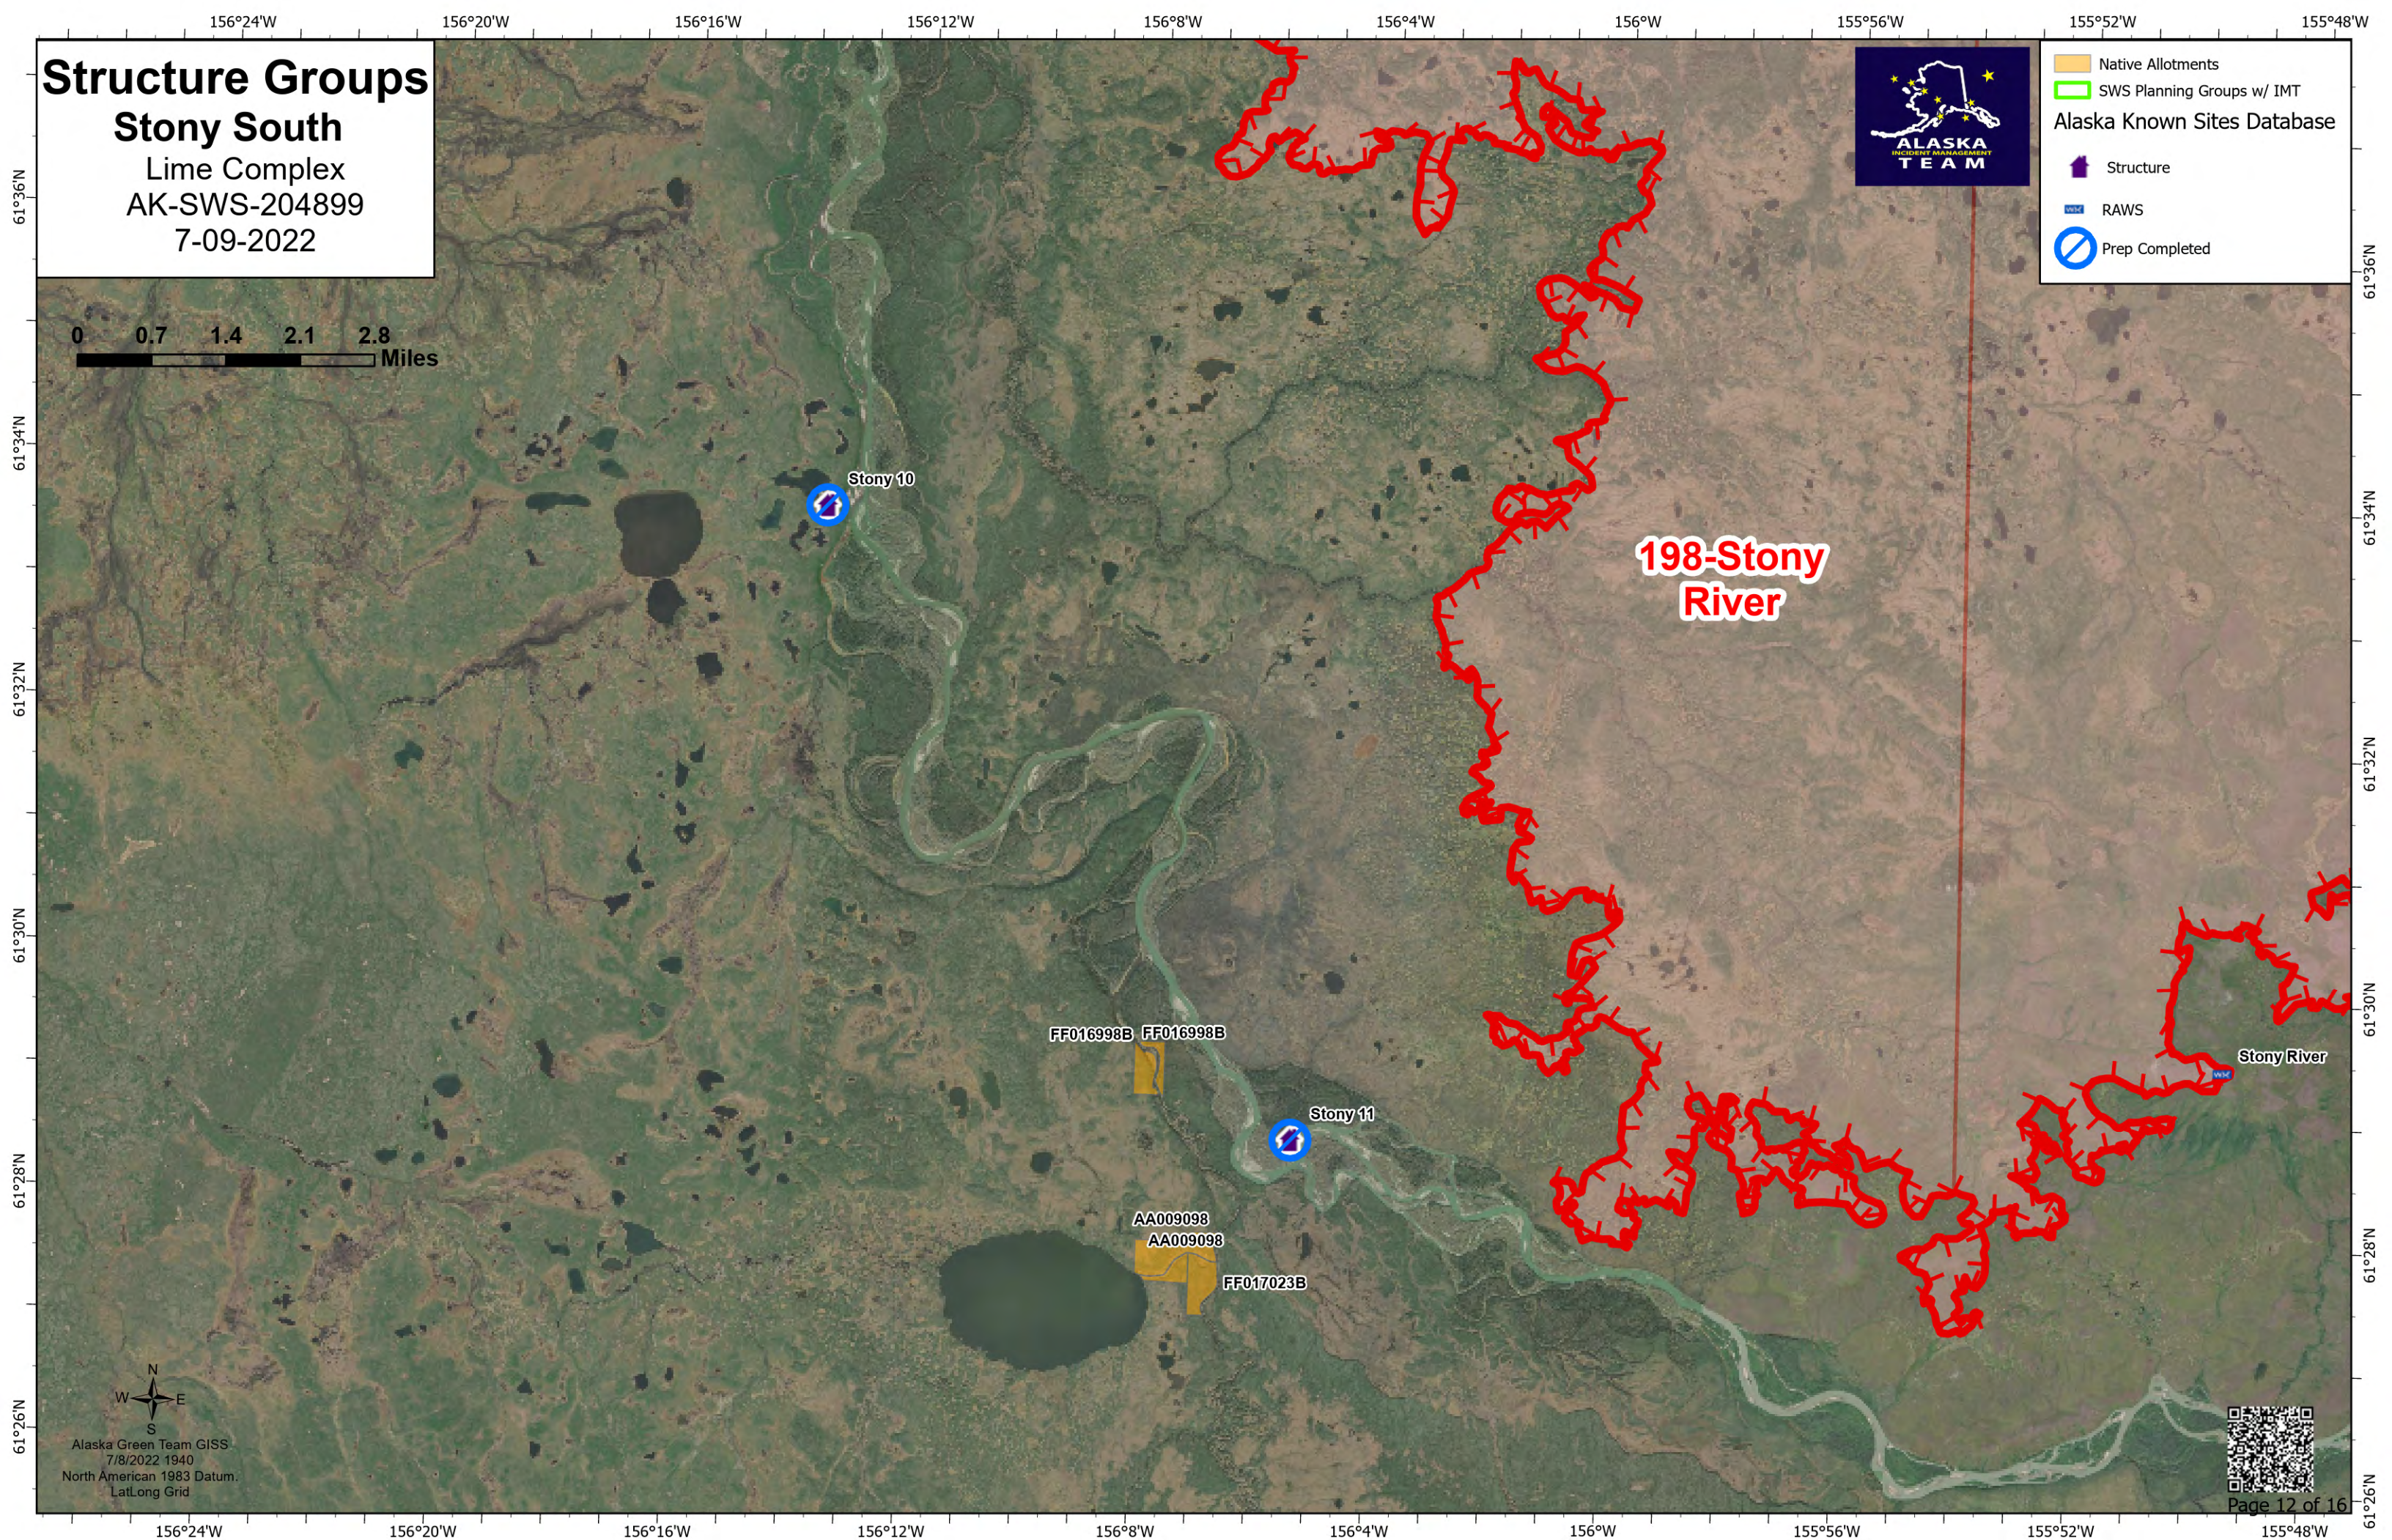

Structure Groups

Stony South

Lime Complex
AK-SWS-204899
7-09-2022

- Native Allotments
- SWS Planning Groups w/ IMT
- Alaska Known Sites Database
 - Structure
 - RAWS
 - Prep Completed

Alaska Green Team GISS
7/8/2022 1940
North American 1983 Datum
Lat/Long Grid