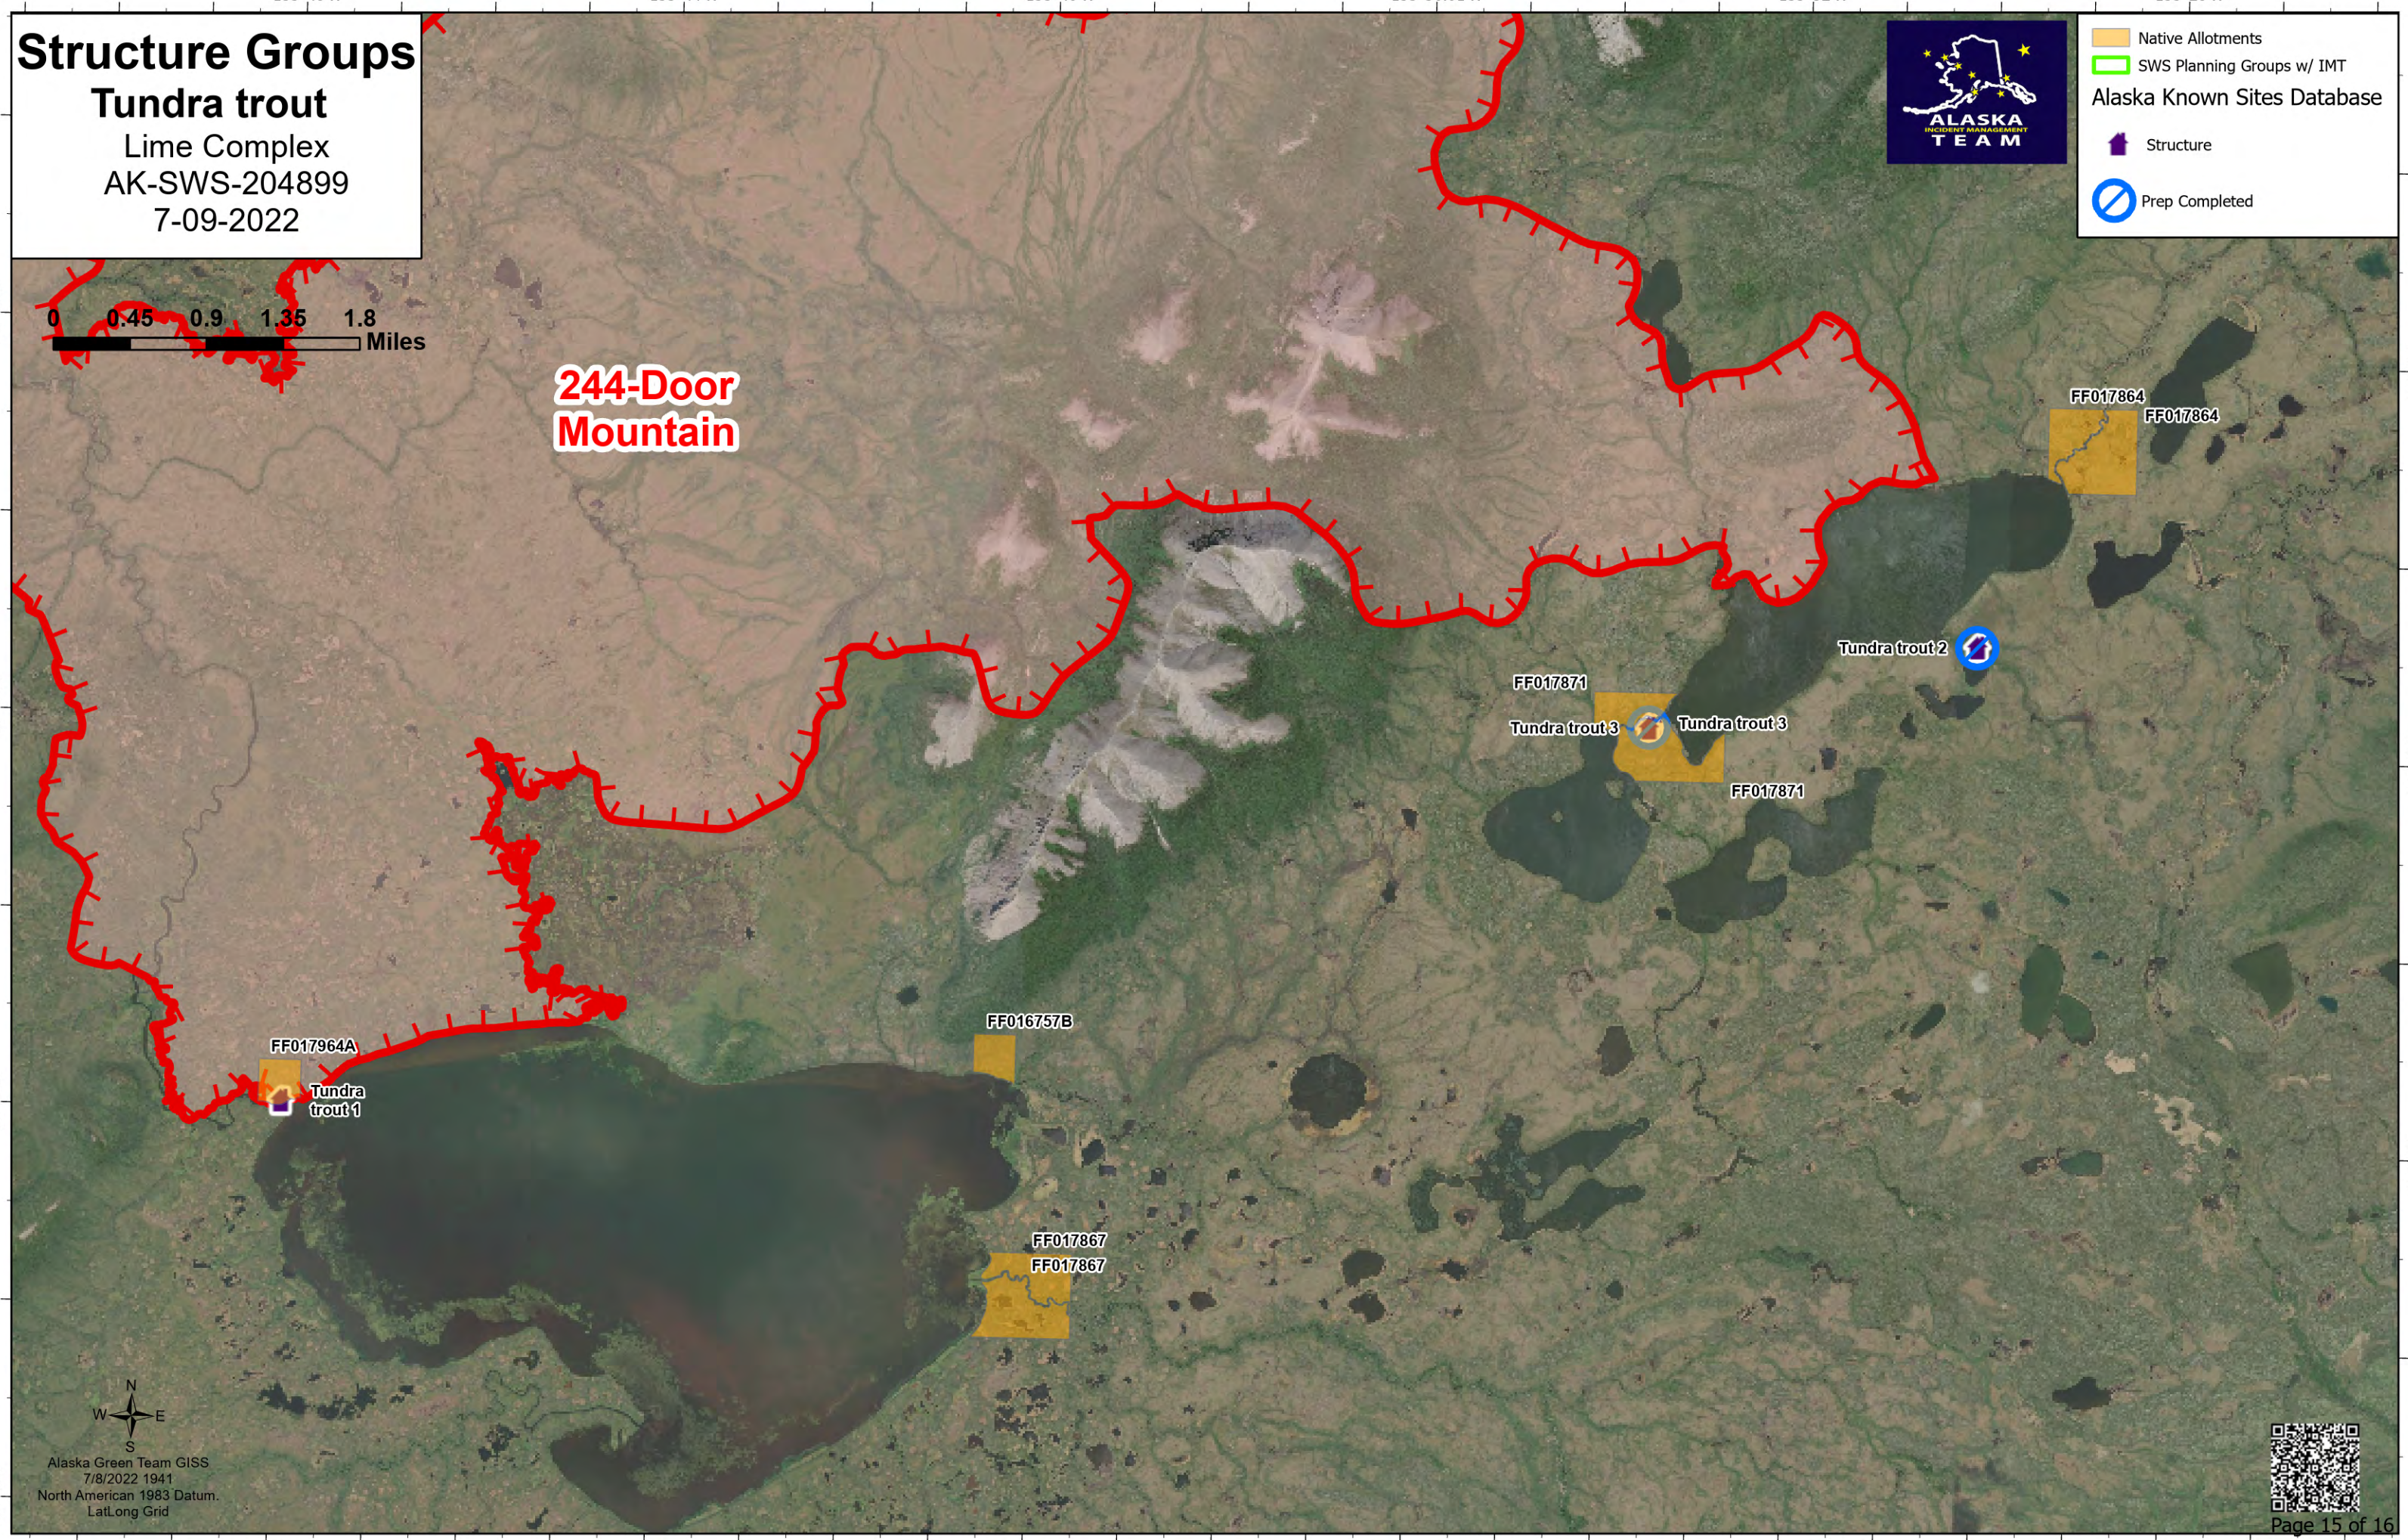

# Structure Groups

## Tundra trout

Lime Complex  
AK-SWS-204899  
7-09-2022

- Native Allotments
- SWS Planning Groups w/ IMT
- Alaska Known Sites Database
- Structure
- Prep Completed

**244-Door Mountain**

Alaska Green Team GISS  
7/8/2022 1941  
North American 1983 Datum  
LatLong Grid