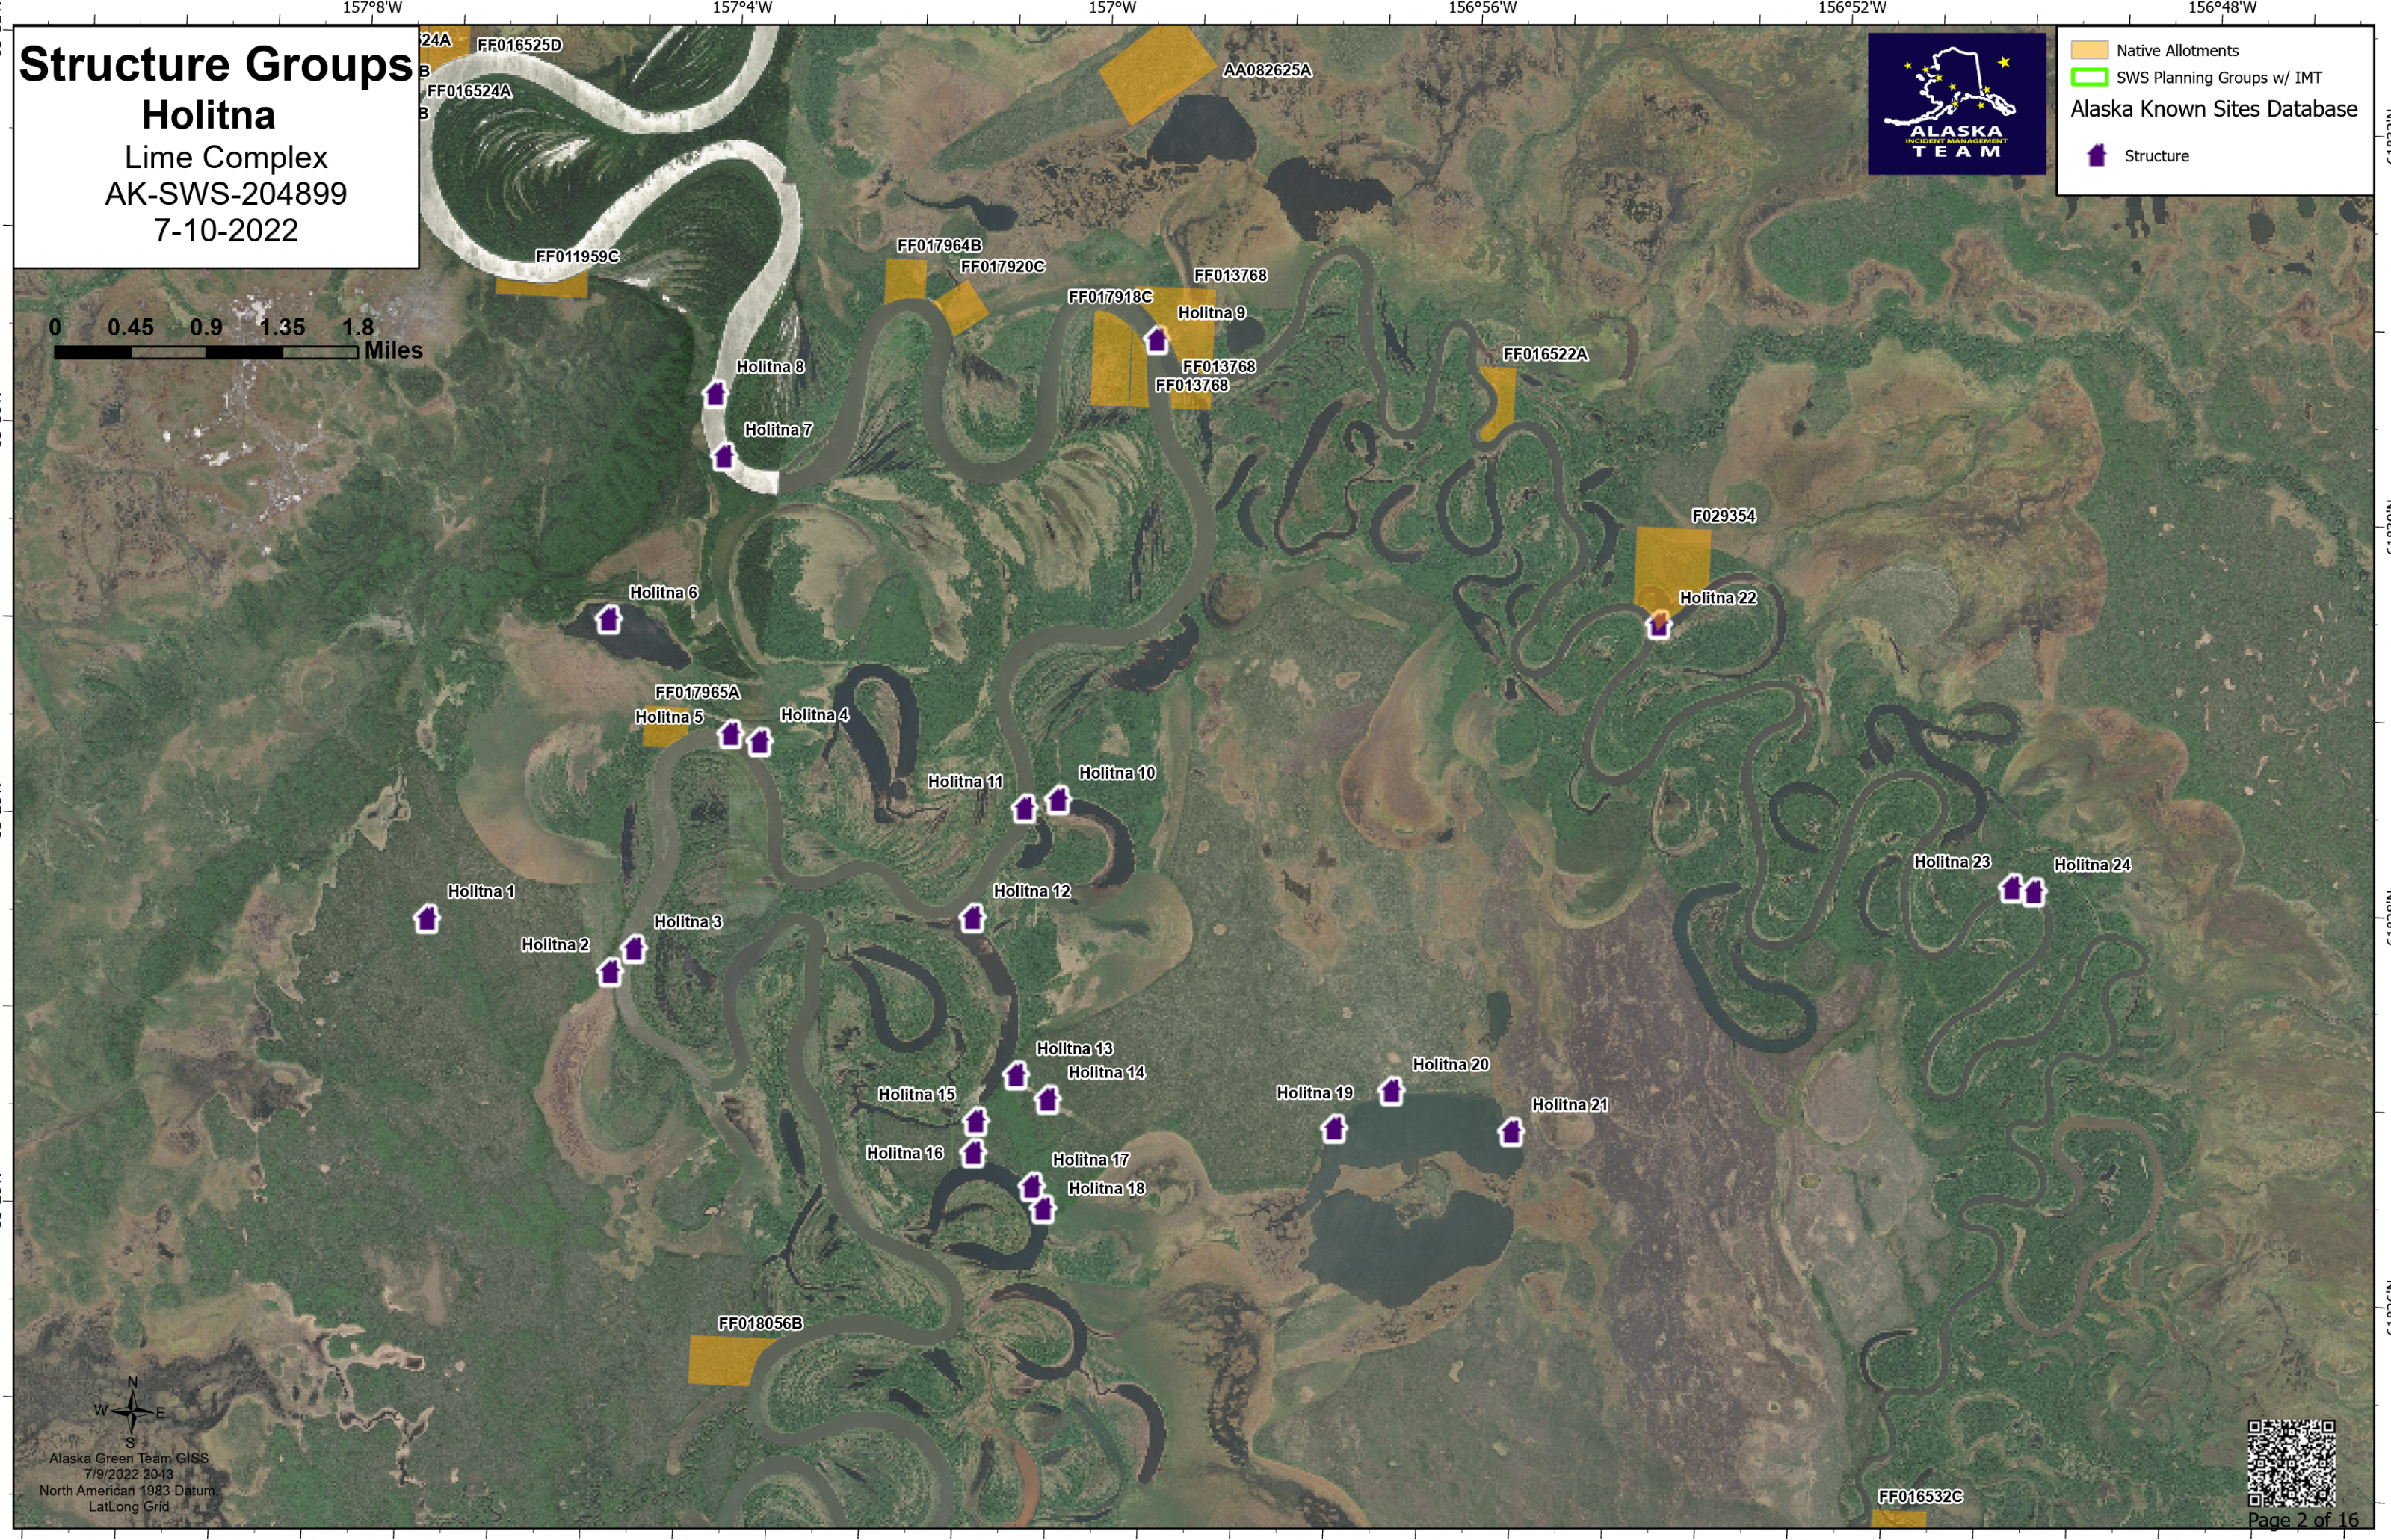

Structure Groups

Holitna

Lime Complex
AK-SWS-204899
7-10-2022

Native Allotments
SWS Planning Groups w/ IMT
Alaska Known Sites Database
Structure

Alaska Green Team GLSS
7/9/2022 2043
North American 1983 Datum
Lat/Long Grid