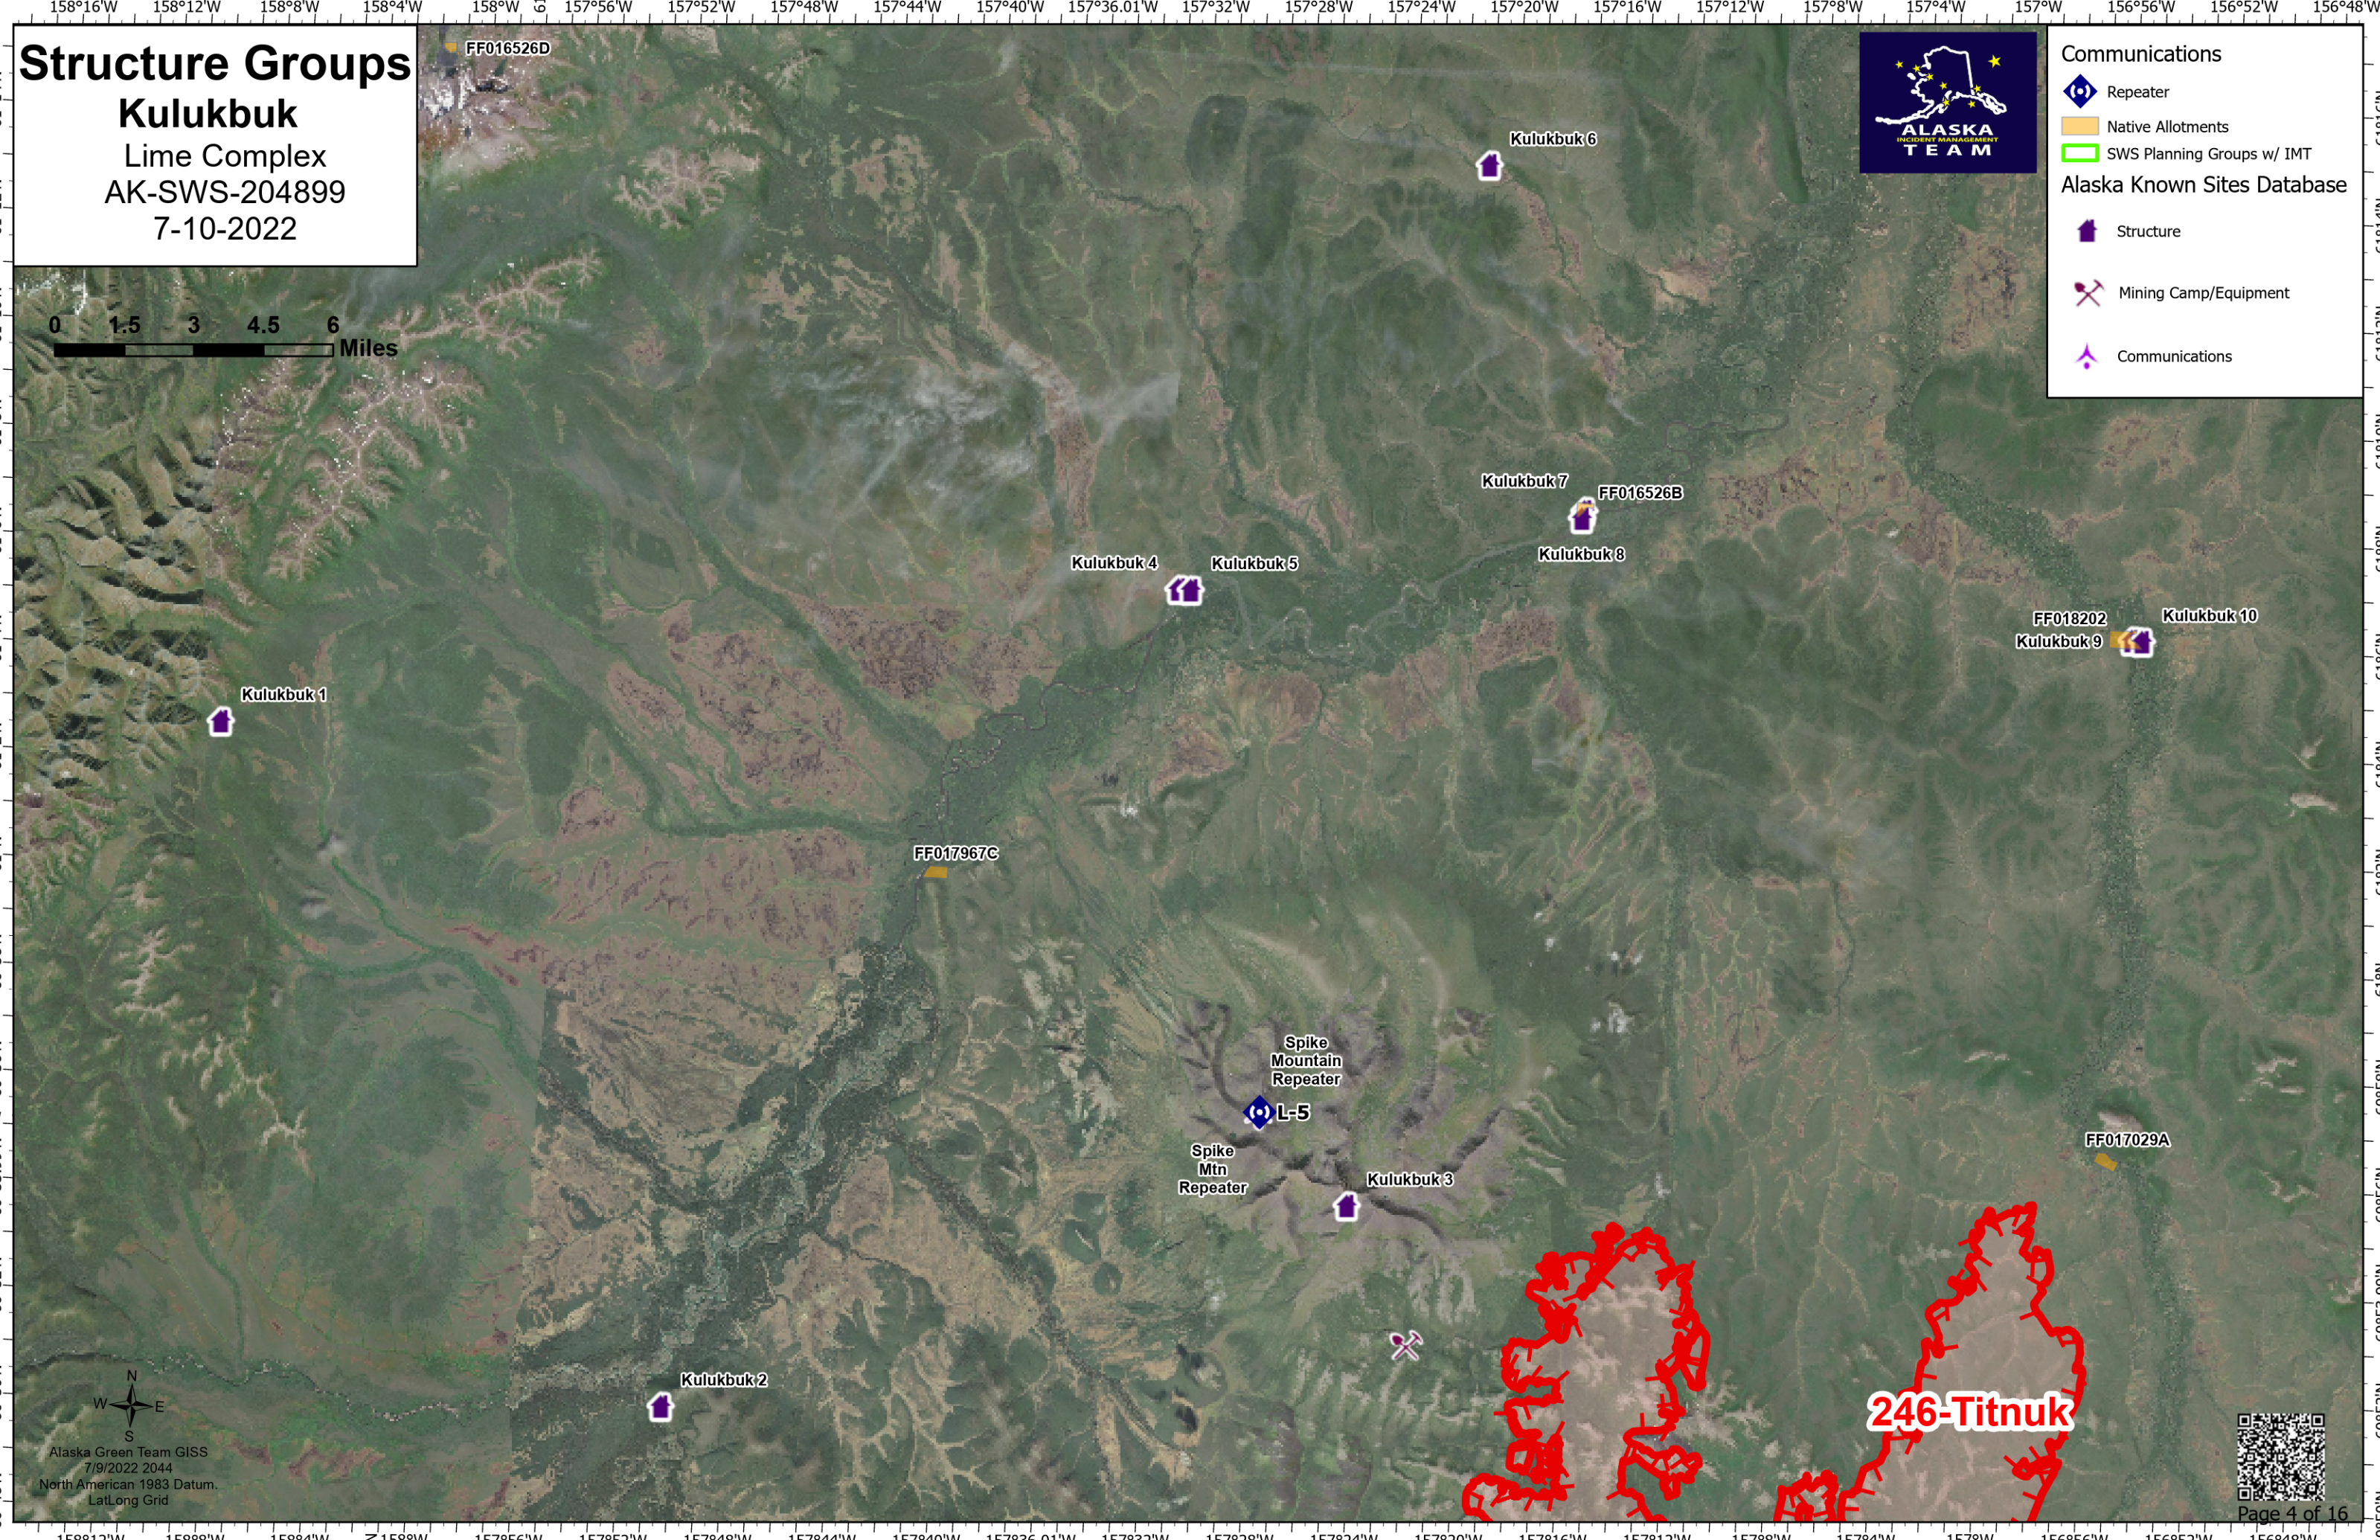

Structure Groups

Kulukbuk

Lime Complex
AK-SWS-204899
7-10-2022

Communications

- Repeater
- Native Allotments
- SWS Planning Groups w/ IMT

Alaska Known Sites Database

- Structure
- Mining Camp/Equipment
- Communications

Alaska Green Team GIS
7/9/2022 2044
North American 1983 Datum
Lat/Long Grid