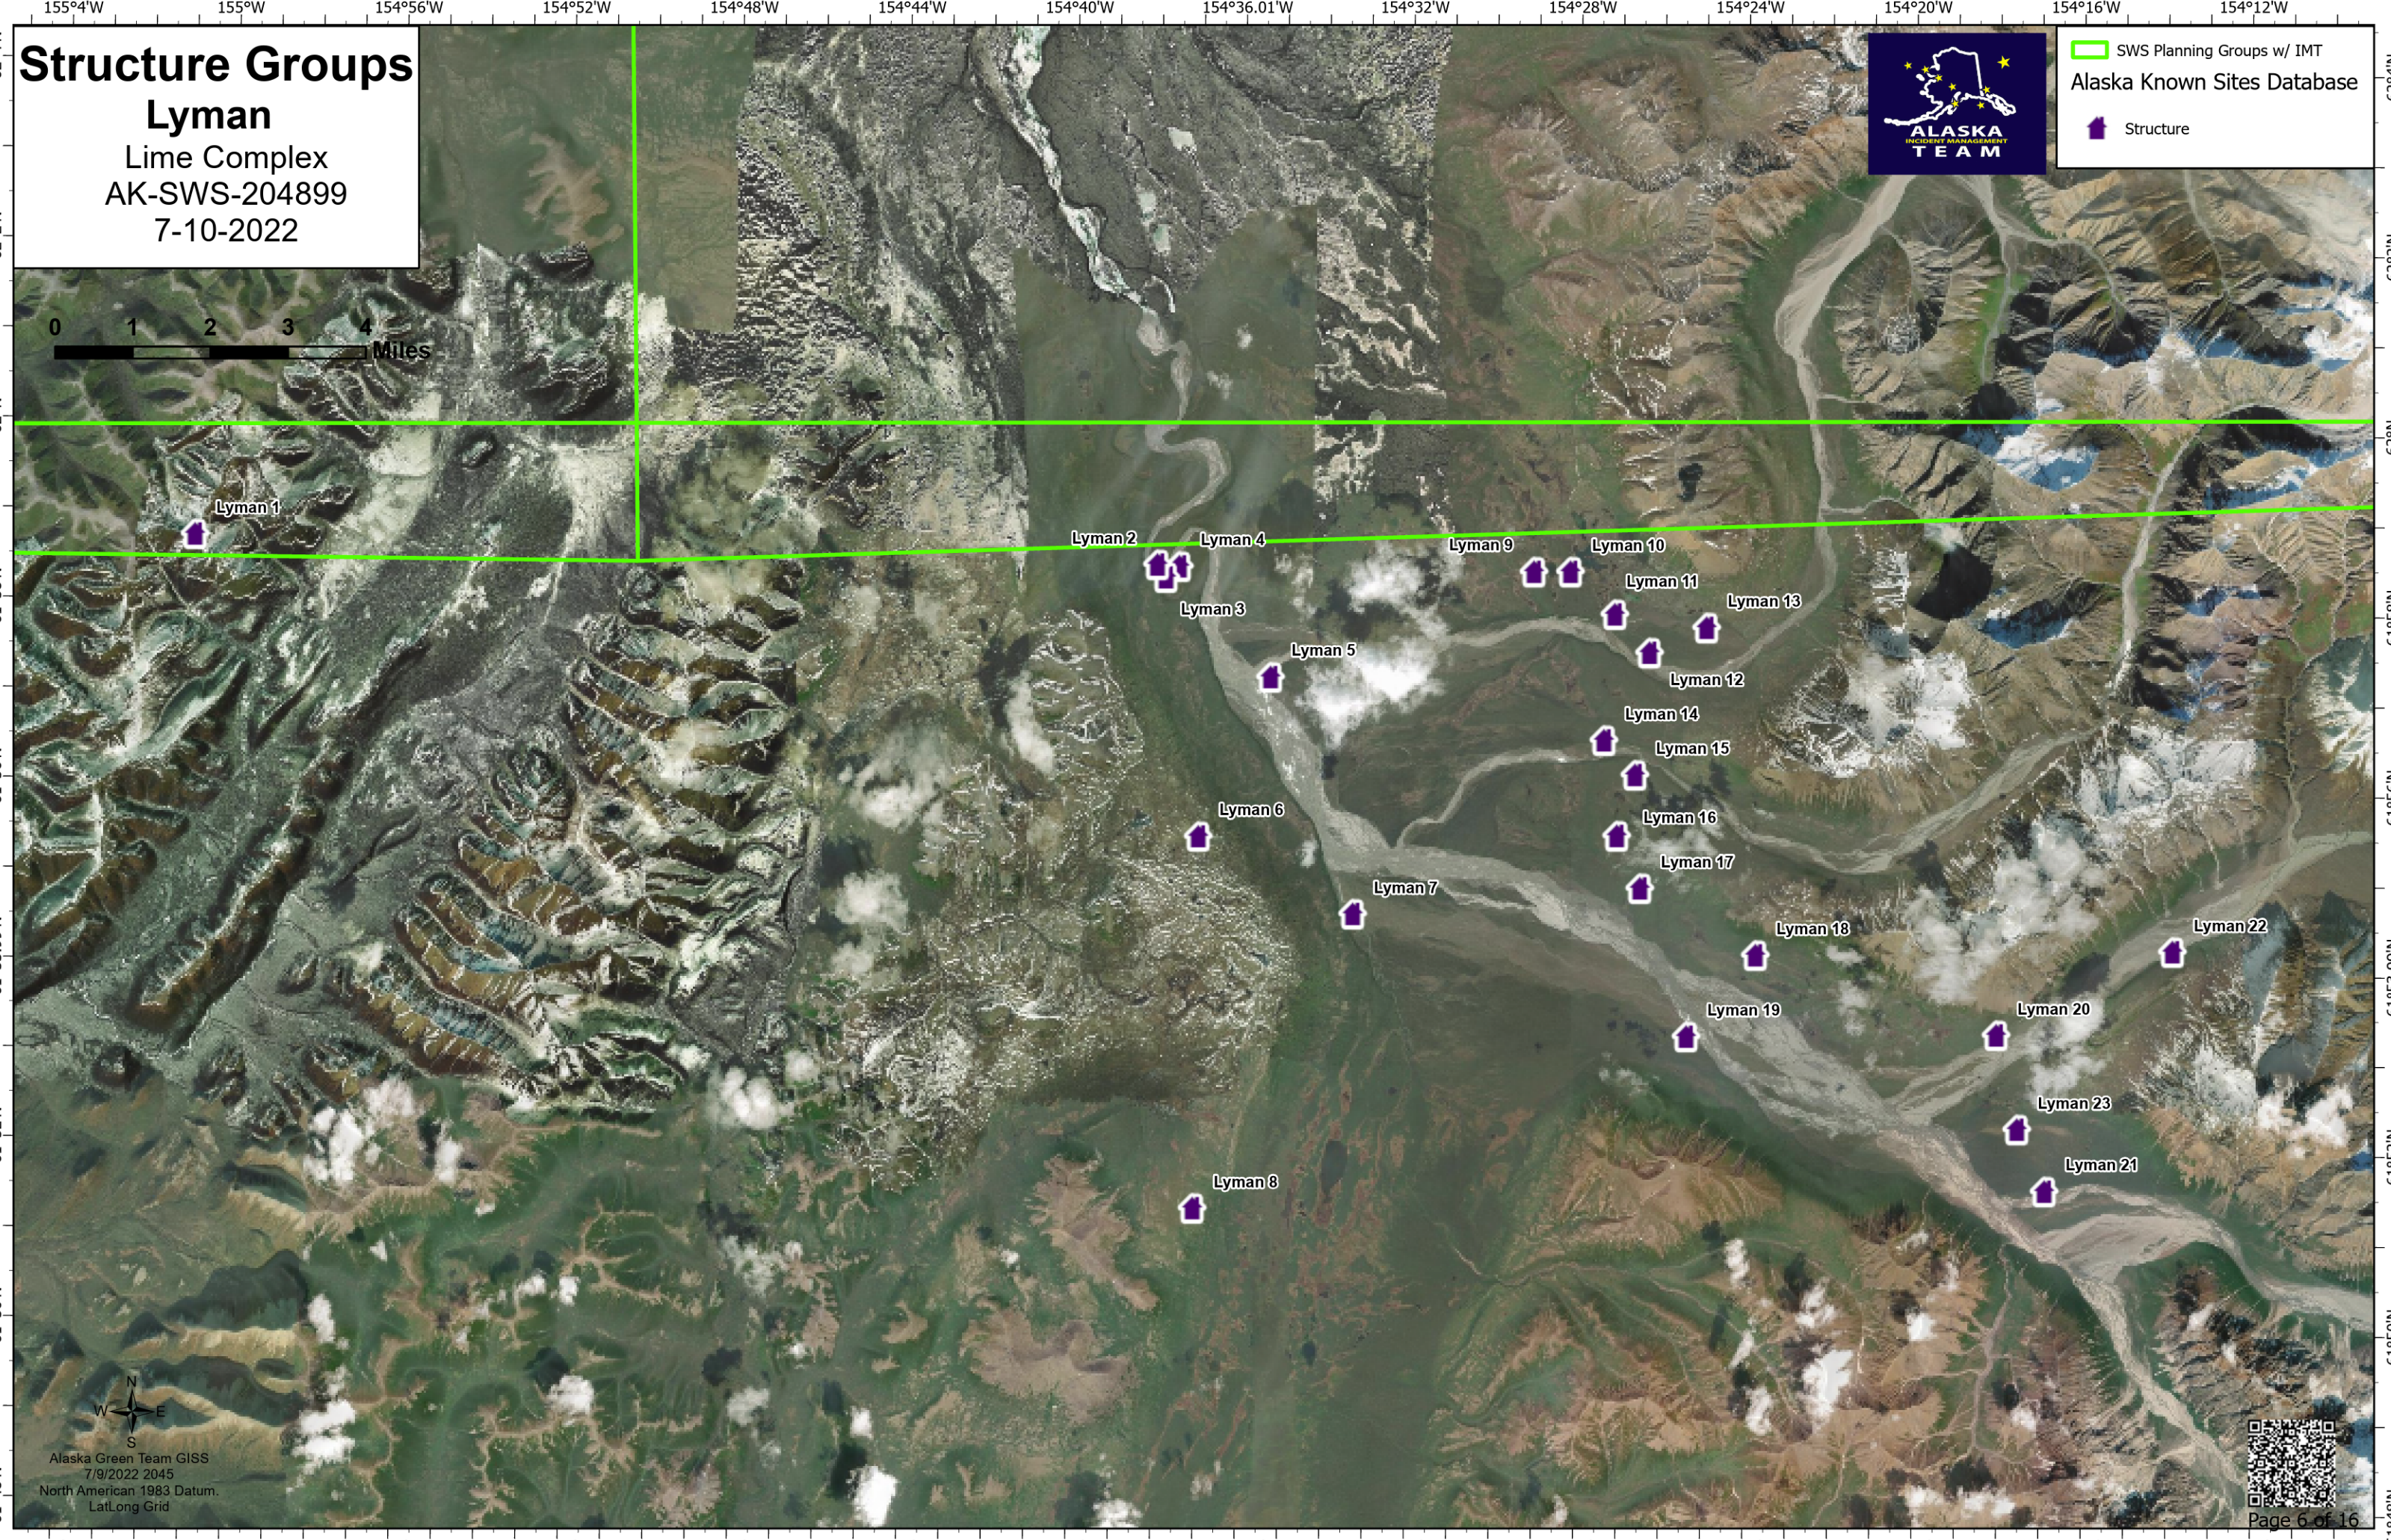

Structure Groups

Lyman

Lime Complex
AK-SWS-204899
7-10-2022

SWS Planning Groups w/ IMT
Alaska Known Sites Database
Structure

Alaska Green Team GISS
7/9/2022 2045
North American 1983 Datum.
Lat/Long Grid