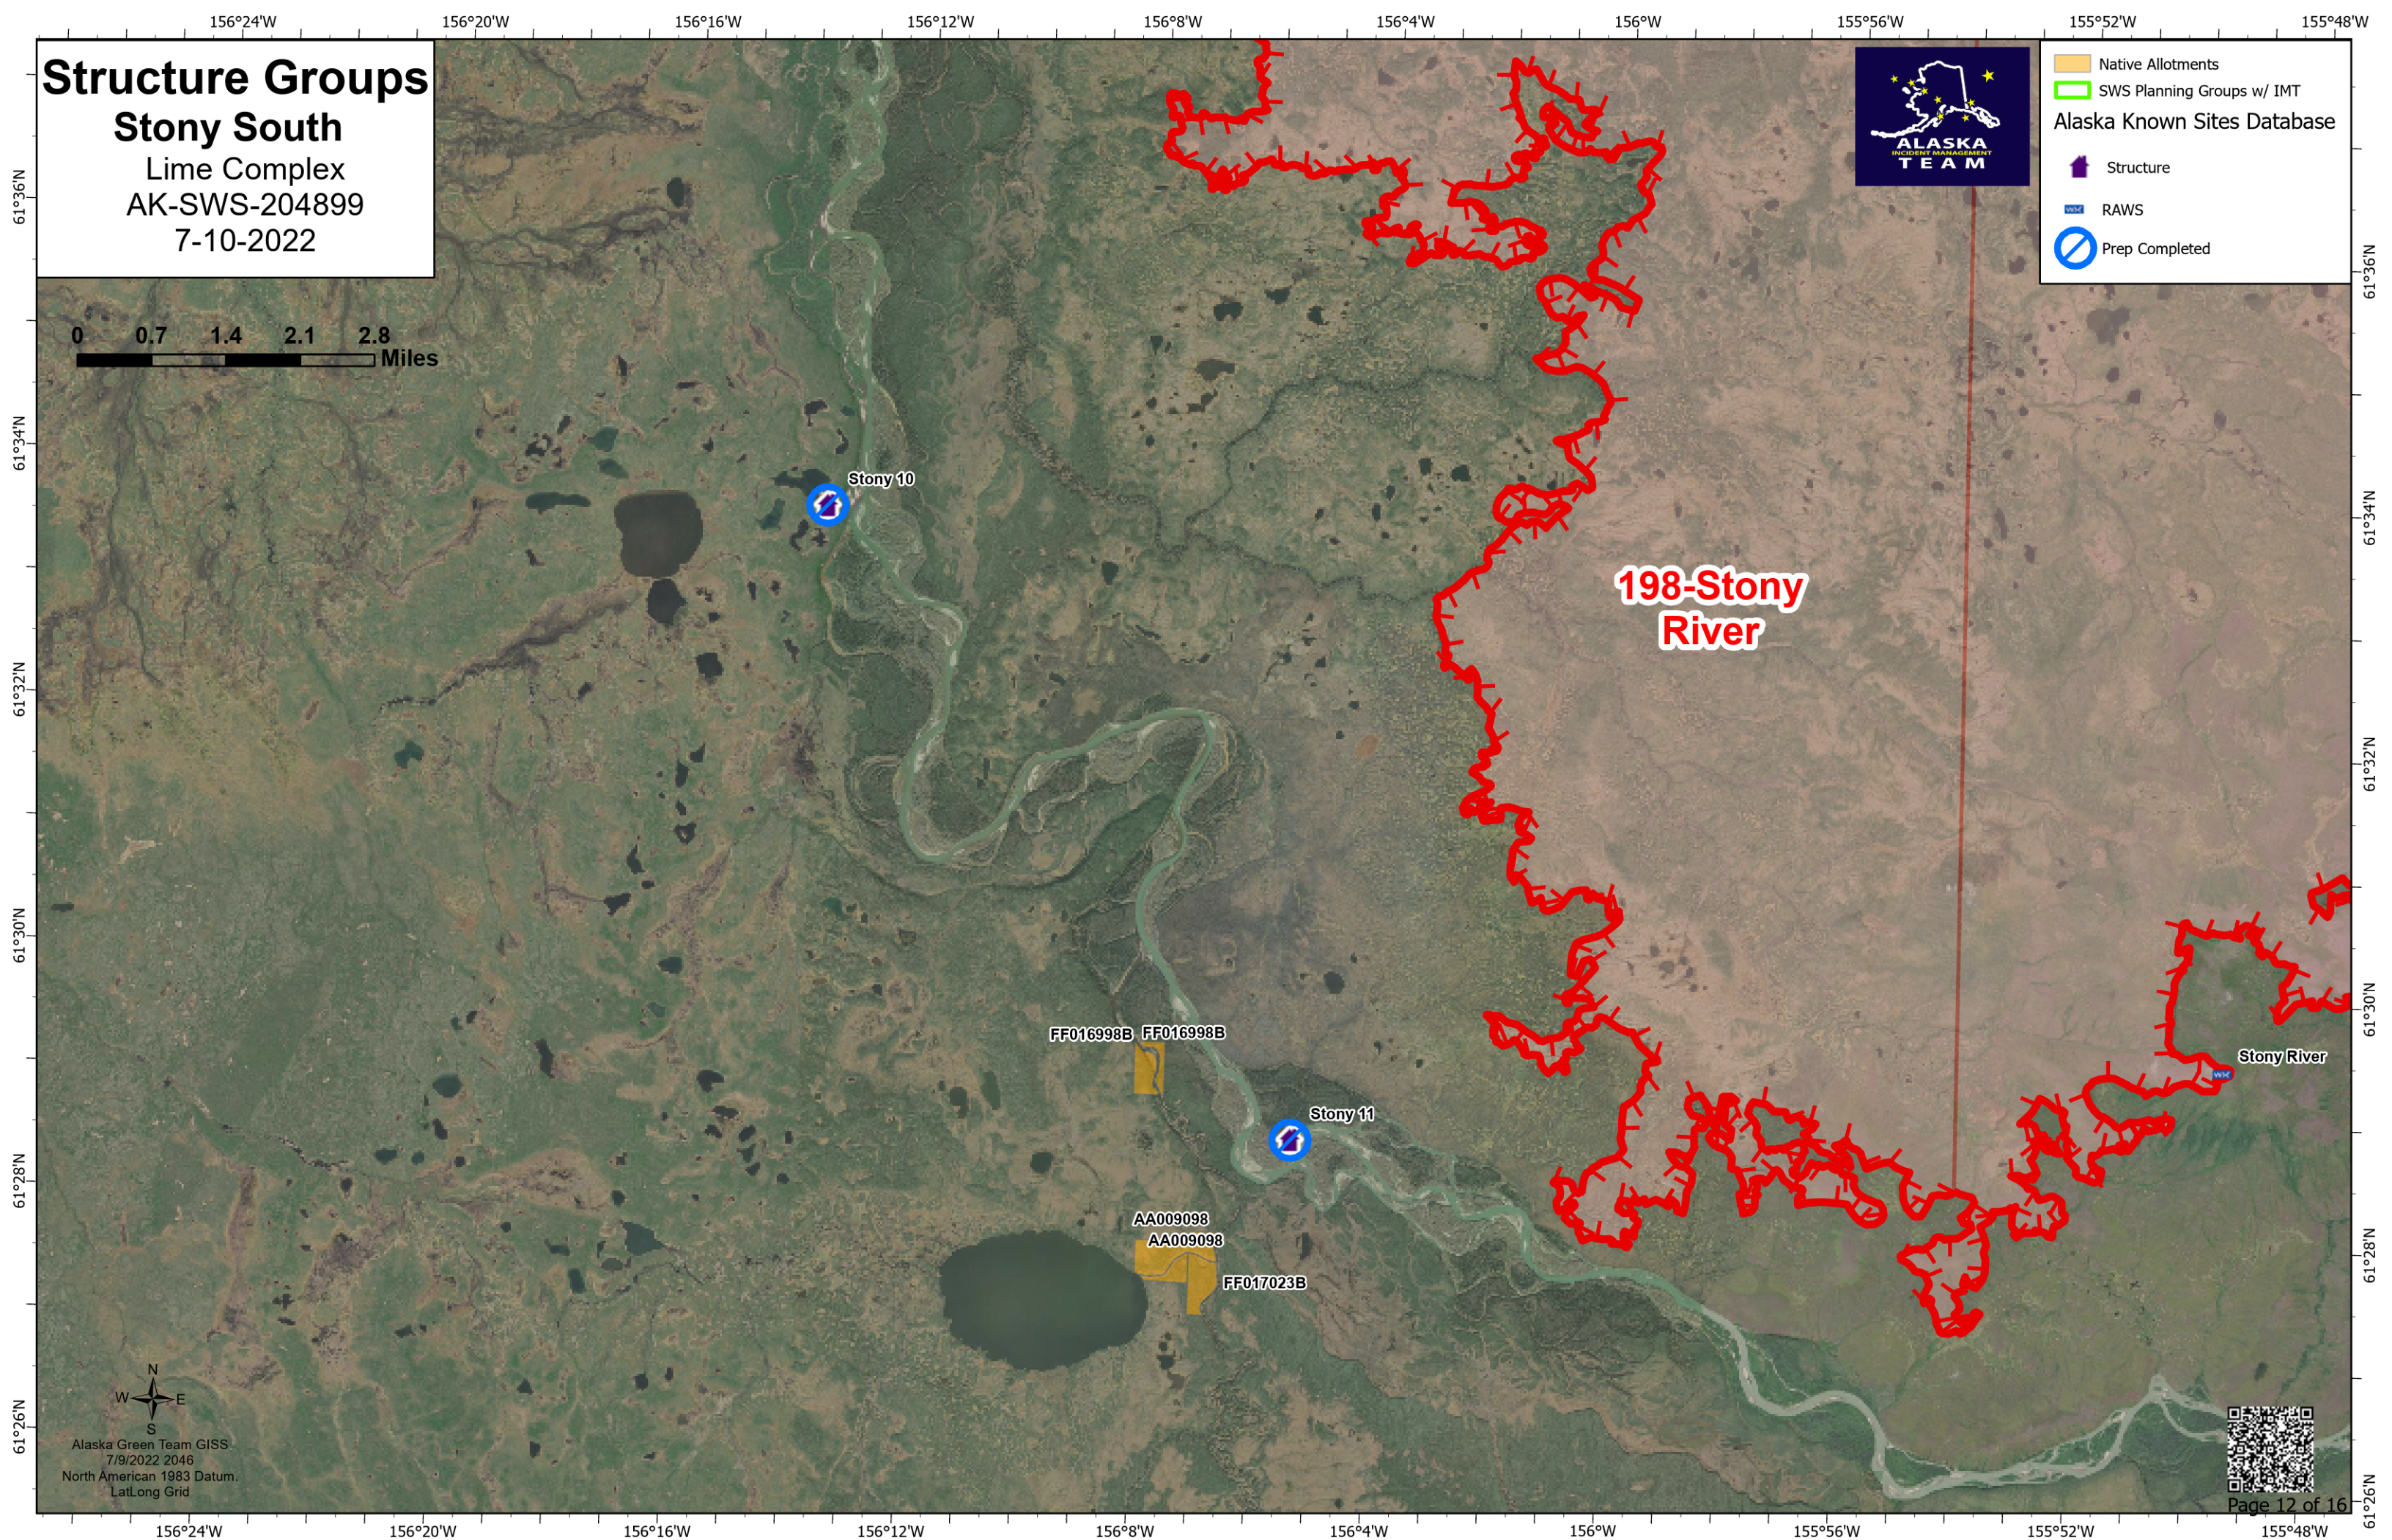

Structure Groups

Stony South

Lime Complex
AK-SWS-204899
7-10-2022

- Native Allotments
- SWS Planning Groups w/ IMT
- Alaska Known Sites Database
 - Structure
 - RAWS
 - Prep Completed

Alaska Green Team GISS
7/9/2022 2046
North American 1983 Datum
LatLong Grid