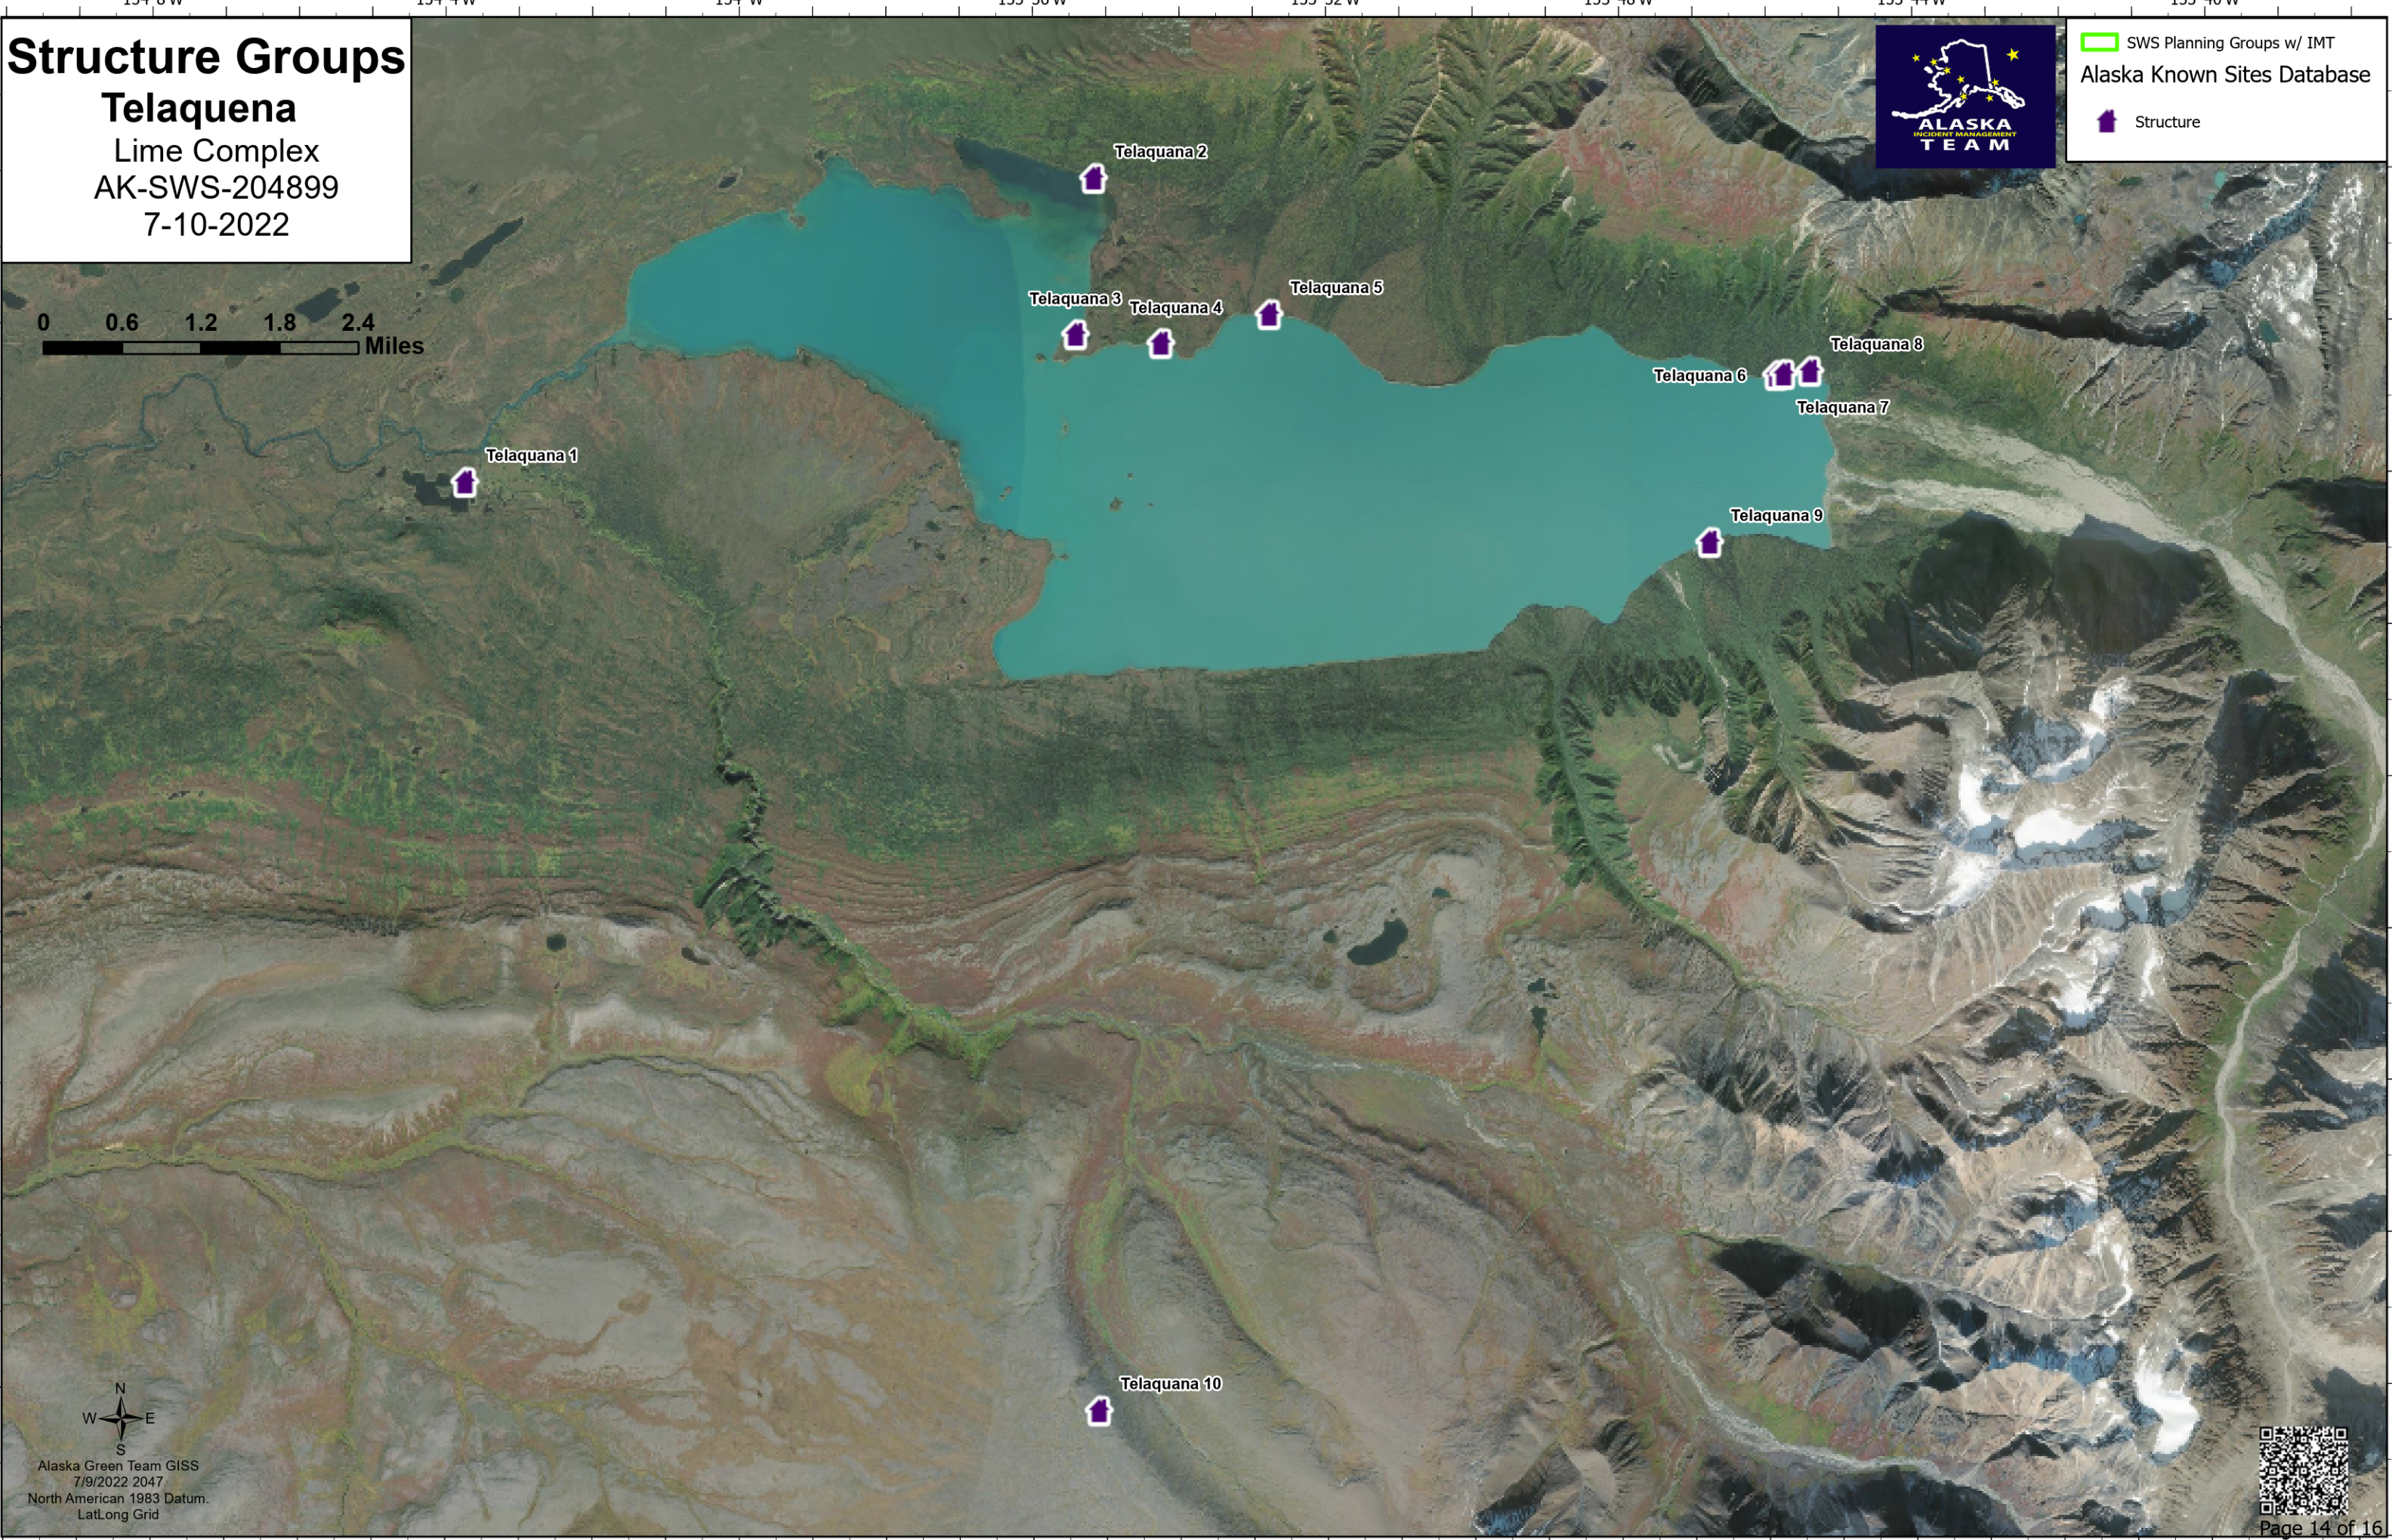

# Structure Groups

**Telaquana**  
Lime Complex  
AK-SWS-204899  
7-10-2022

 SWS Planning Groups w/ IMT  
Alaska Known Sites Database

 Structure

Alaska Green Team GISS  
7/9/2022 2047  
North American 1983 Datum.  
LatLong Grid