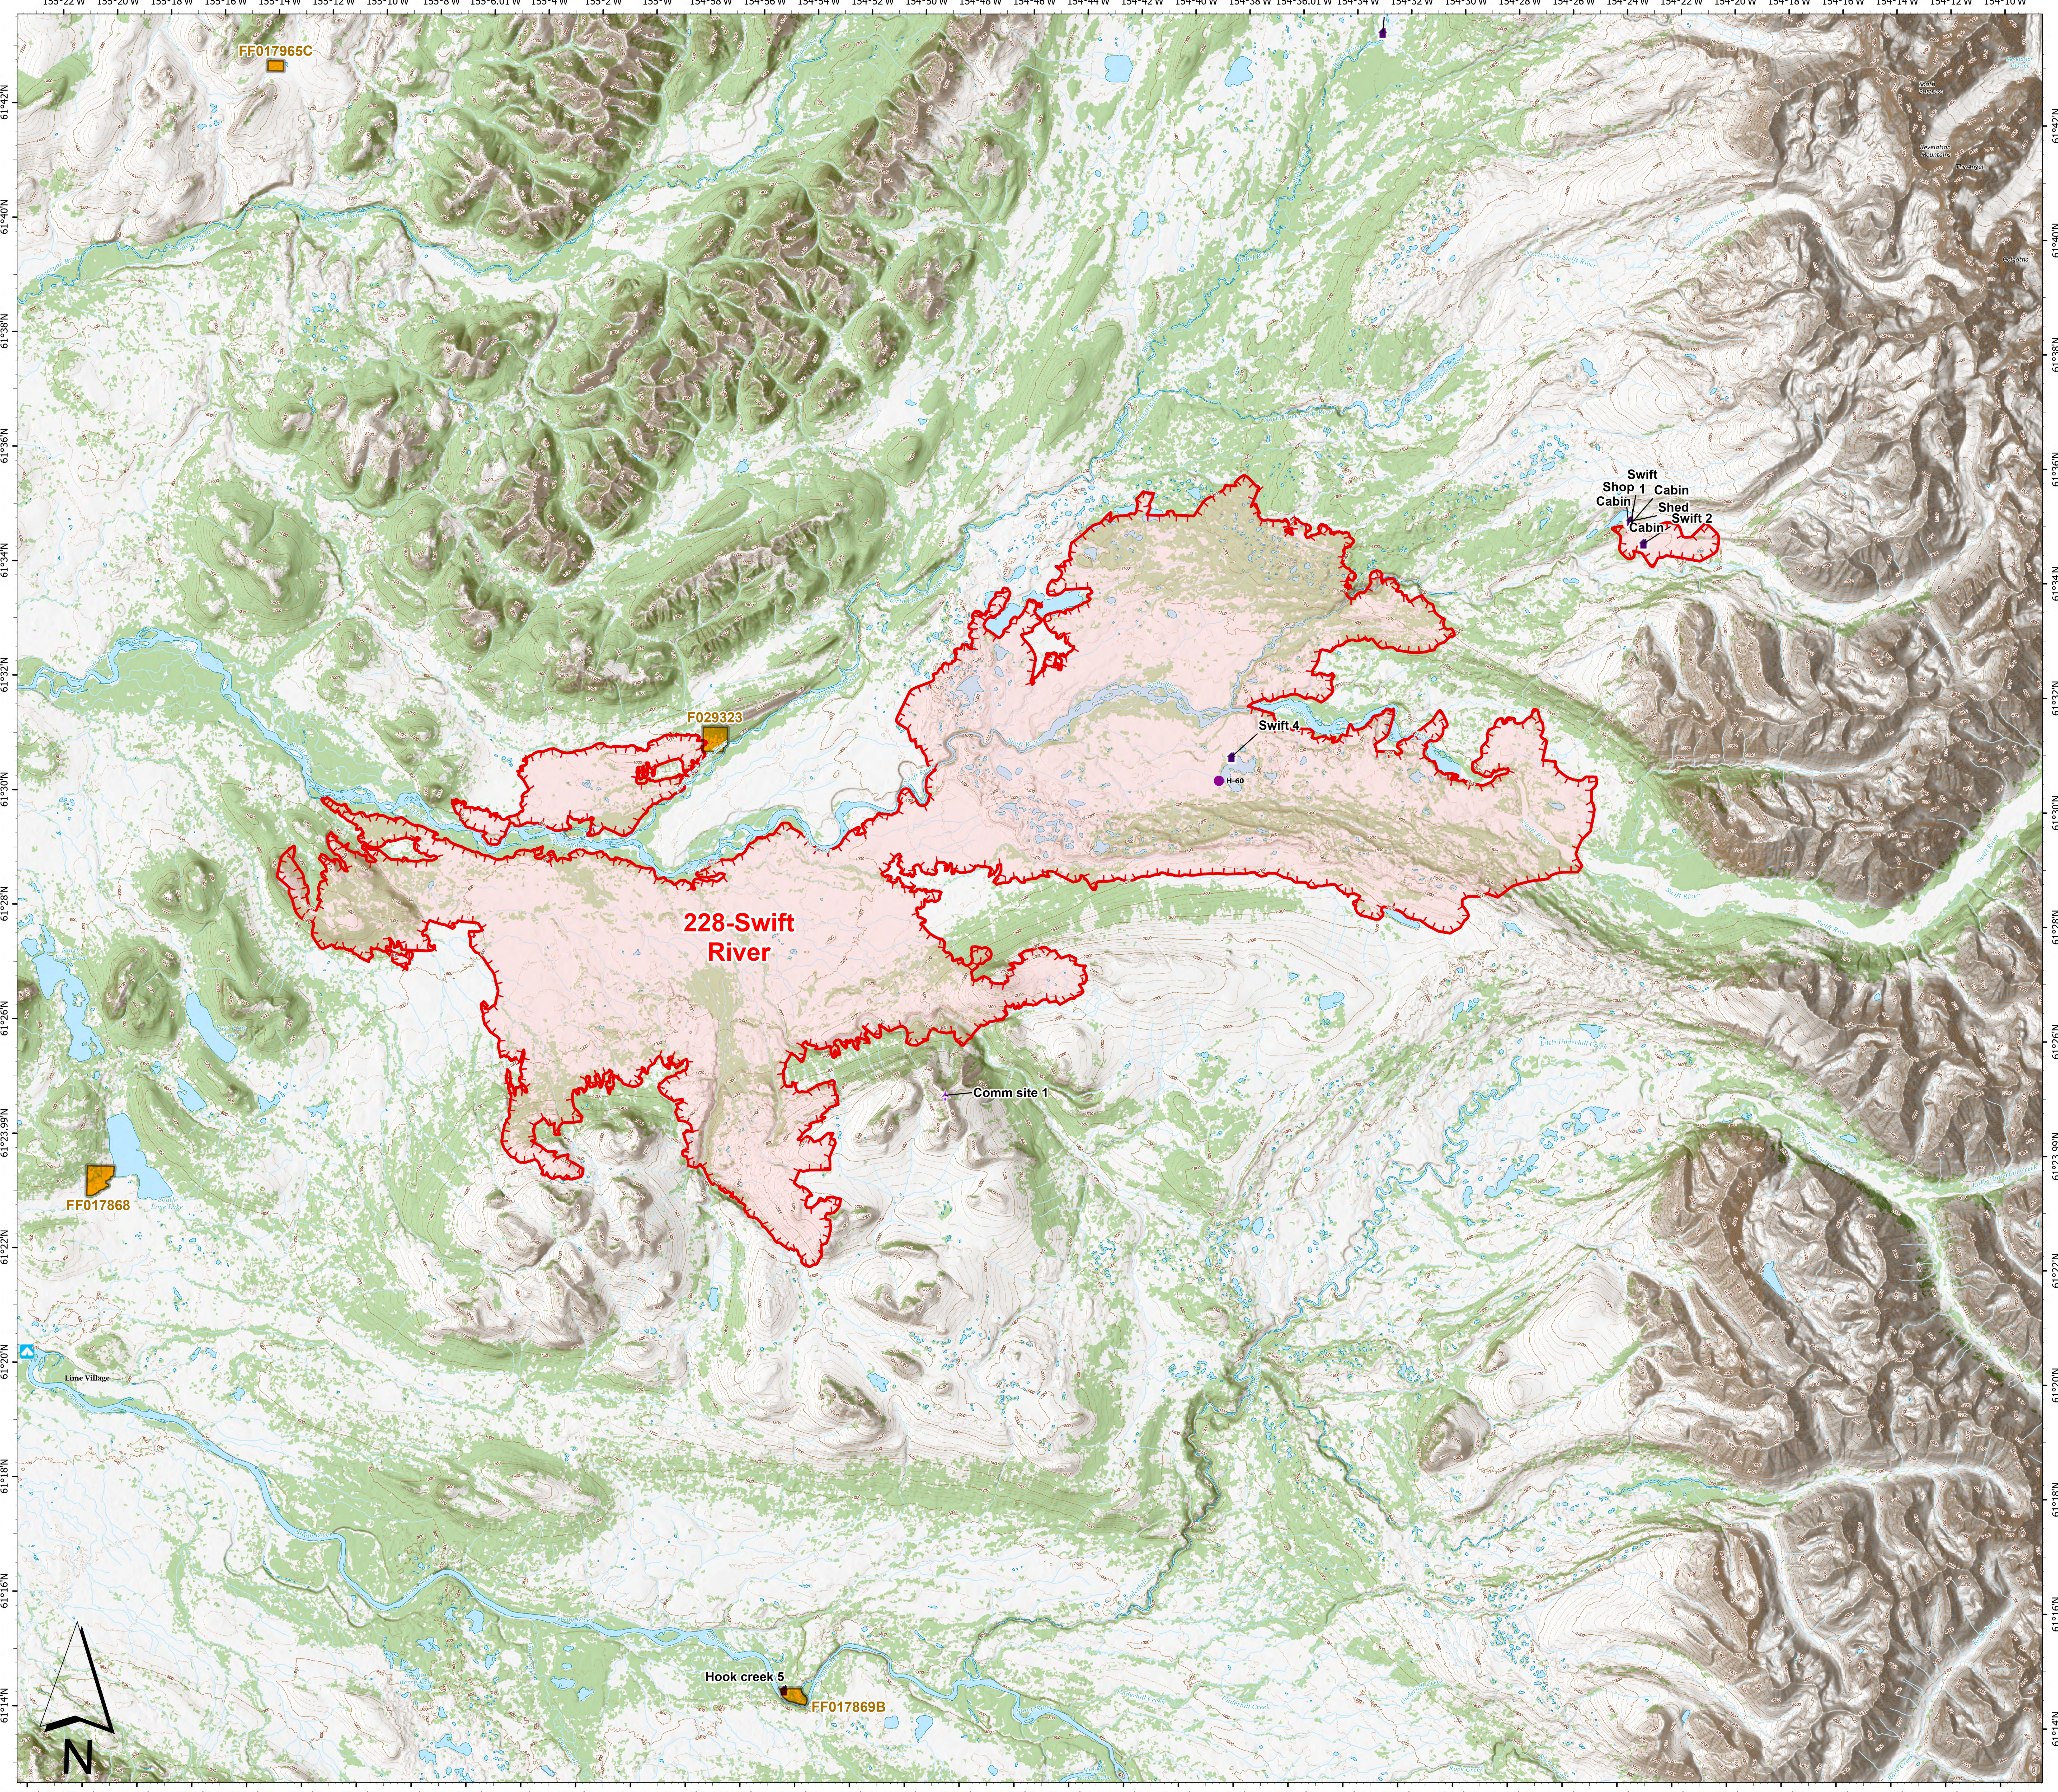

Operations Map 228-Swift River

Lime Complex
AK-SWS-204899
7-11-2022

- Structure
- Camp
- Communications
- Helispot
- Native Allotments
- SWS Planning Groups w/ IMT
- Uncontained
- Wildfire Daily Fire Perimeter
- LandCover_Woodland

7/10/2022 2012
Satellite Imagery
North American 1983 Datum, LatLong Grid