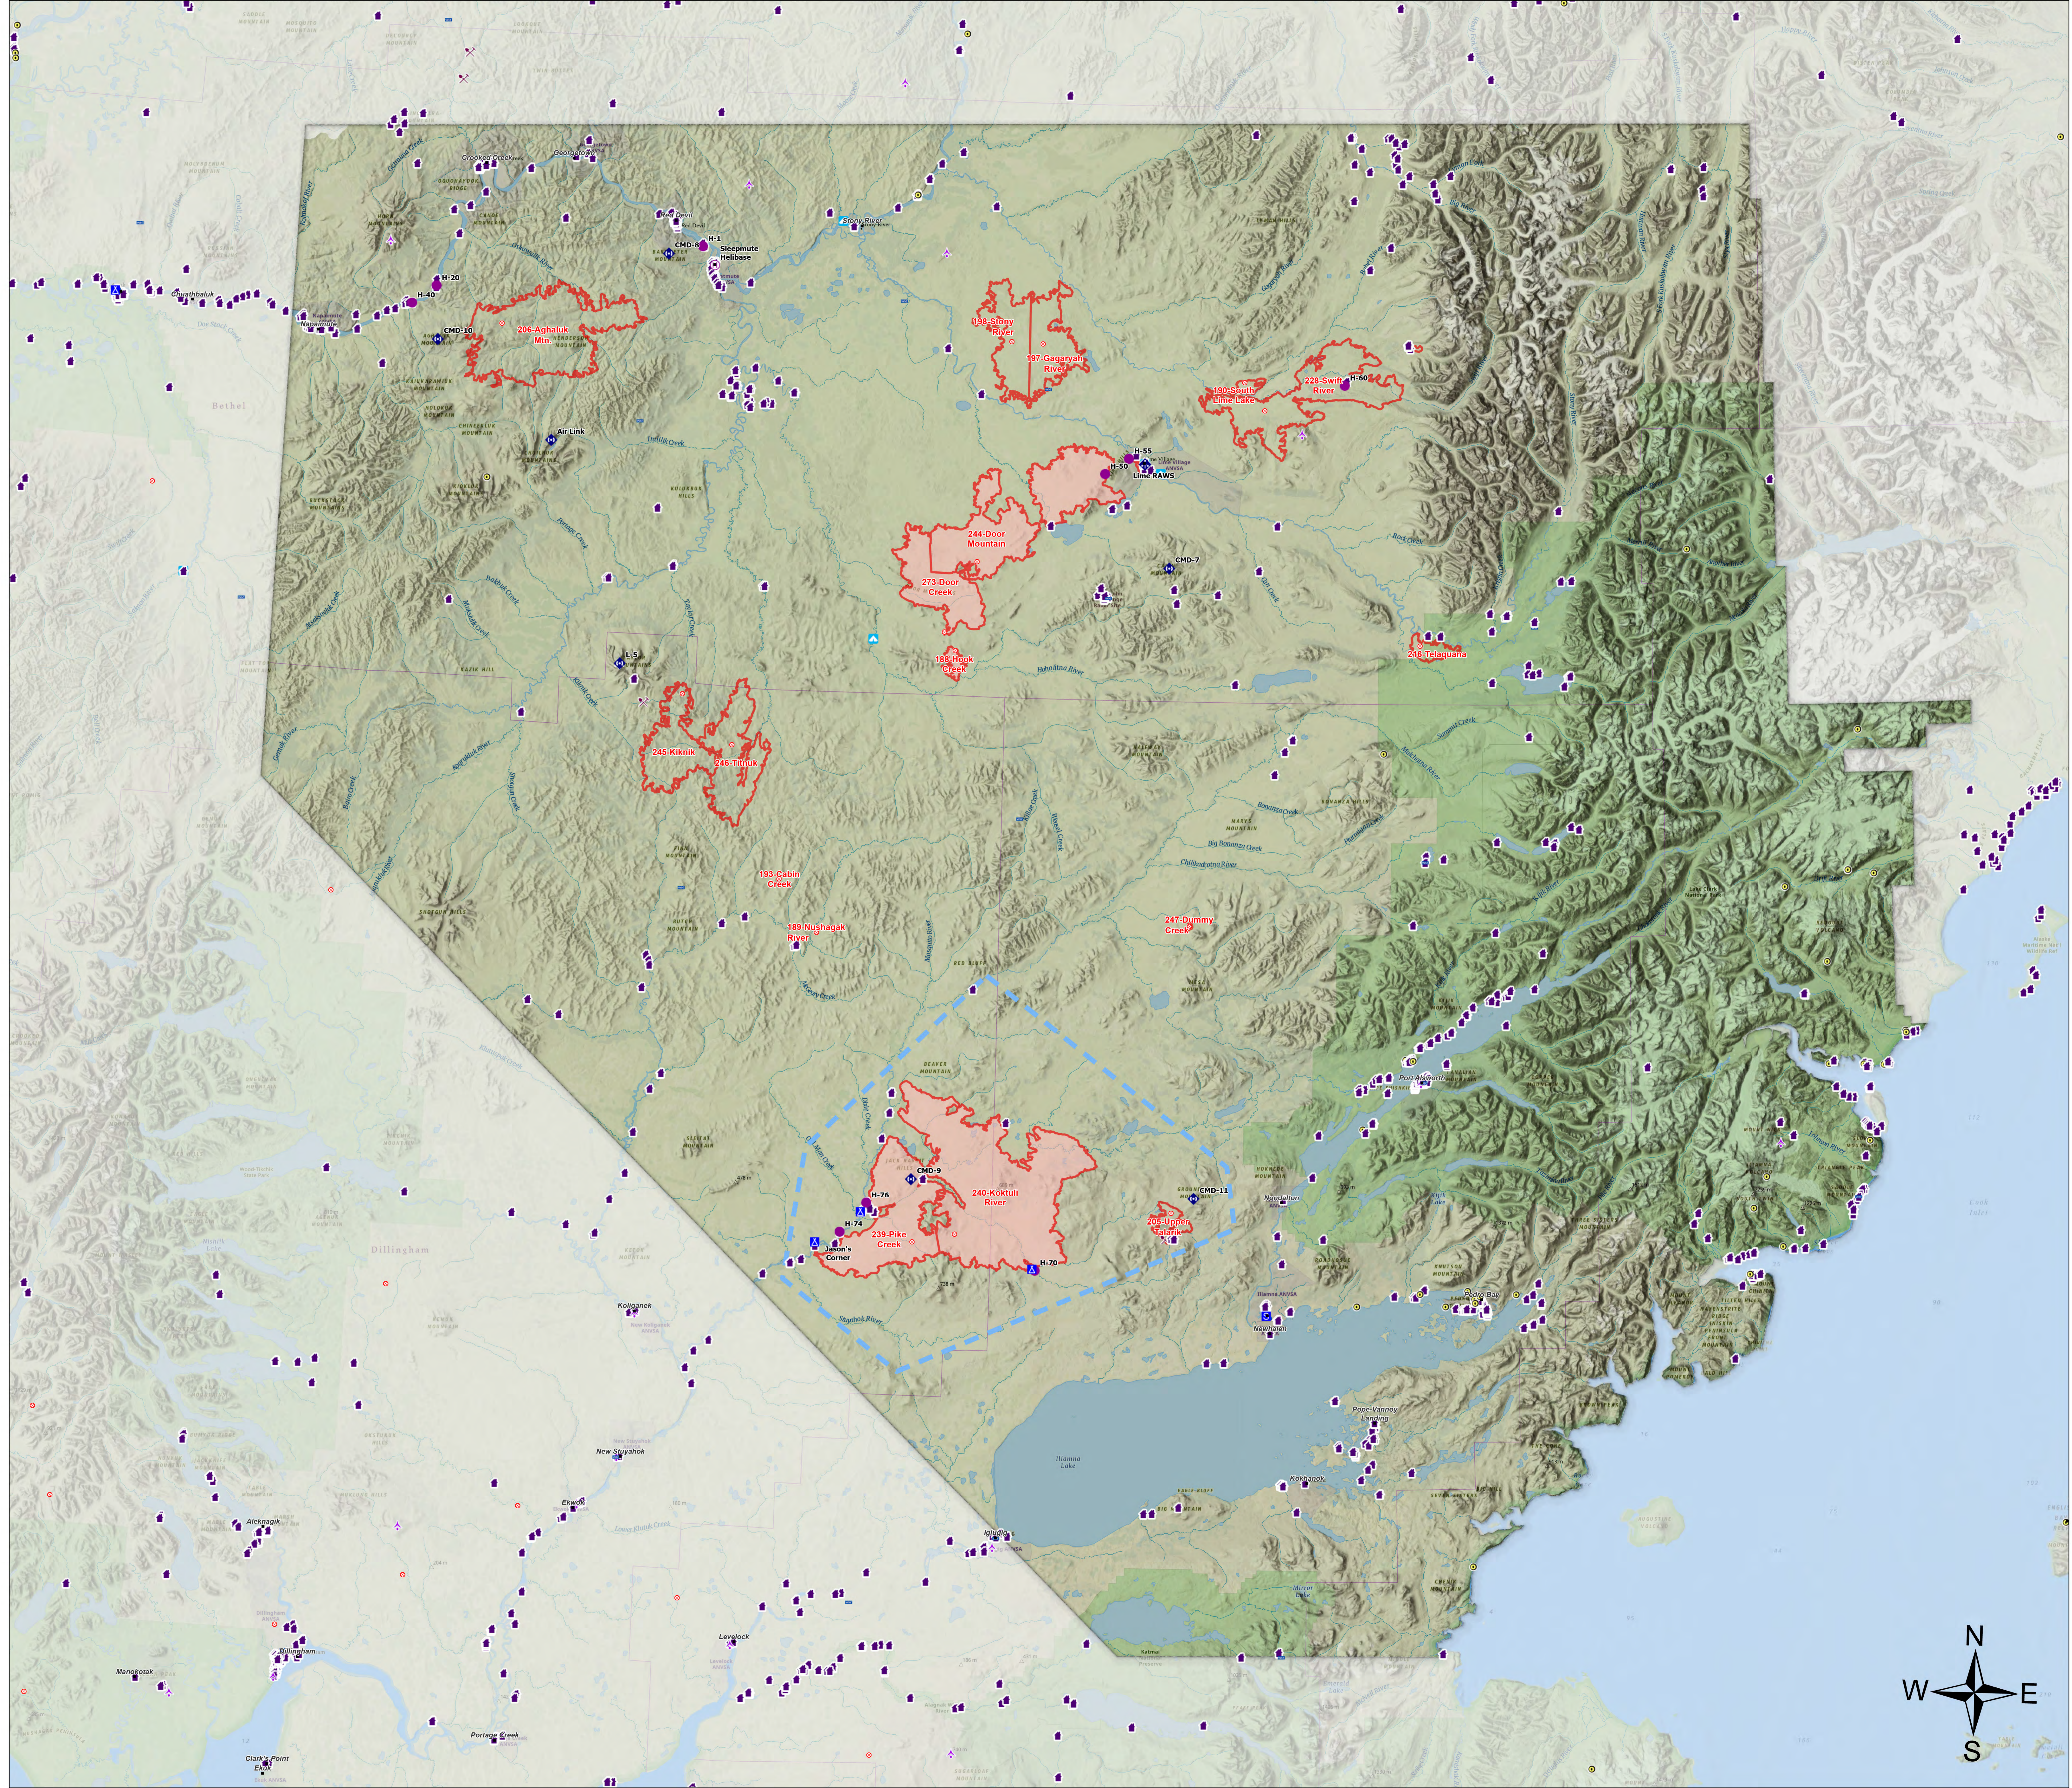

Situation

Lime Complex
AK-SWS-204899
7-11-2022

- Communities
- Fire Origin
- Structure
- Mining Camp/Equipment
- Camp
- Communications
- RAWS
- Other
- Temporary Flight Restriction
- Staffed Fires
- Unstaffed Fires

0 20 40
Miles

7/10/2022 10:12

North American 1983 Datum, LatLong
Grid