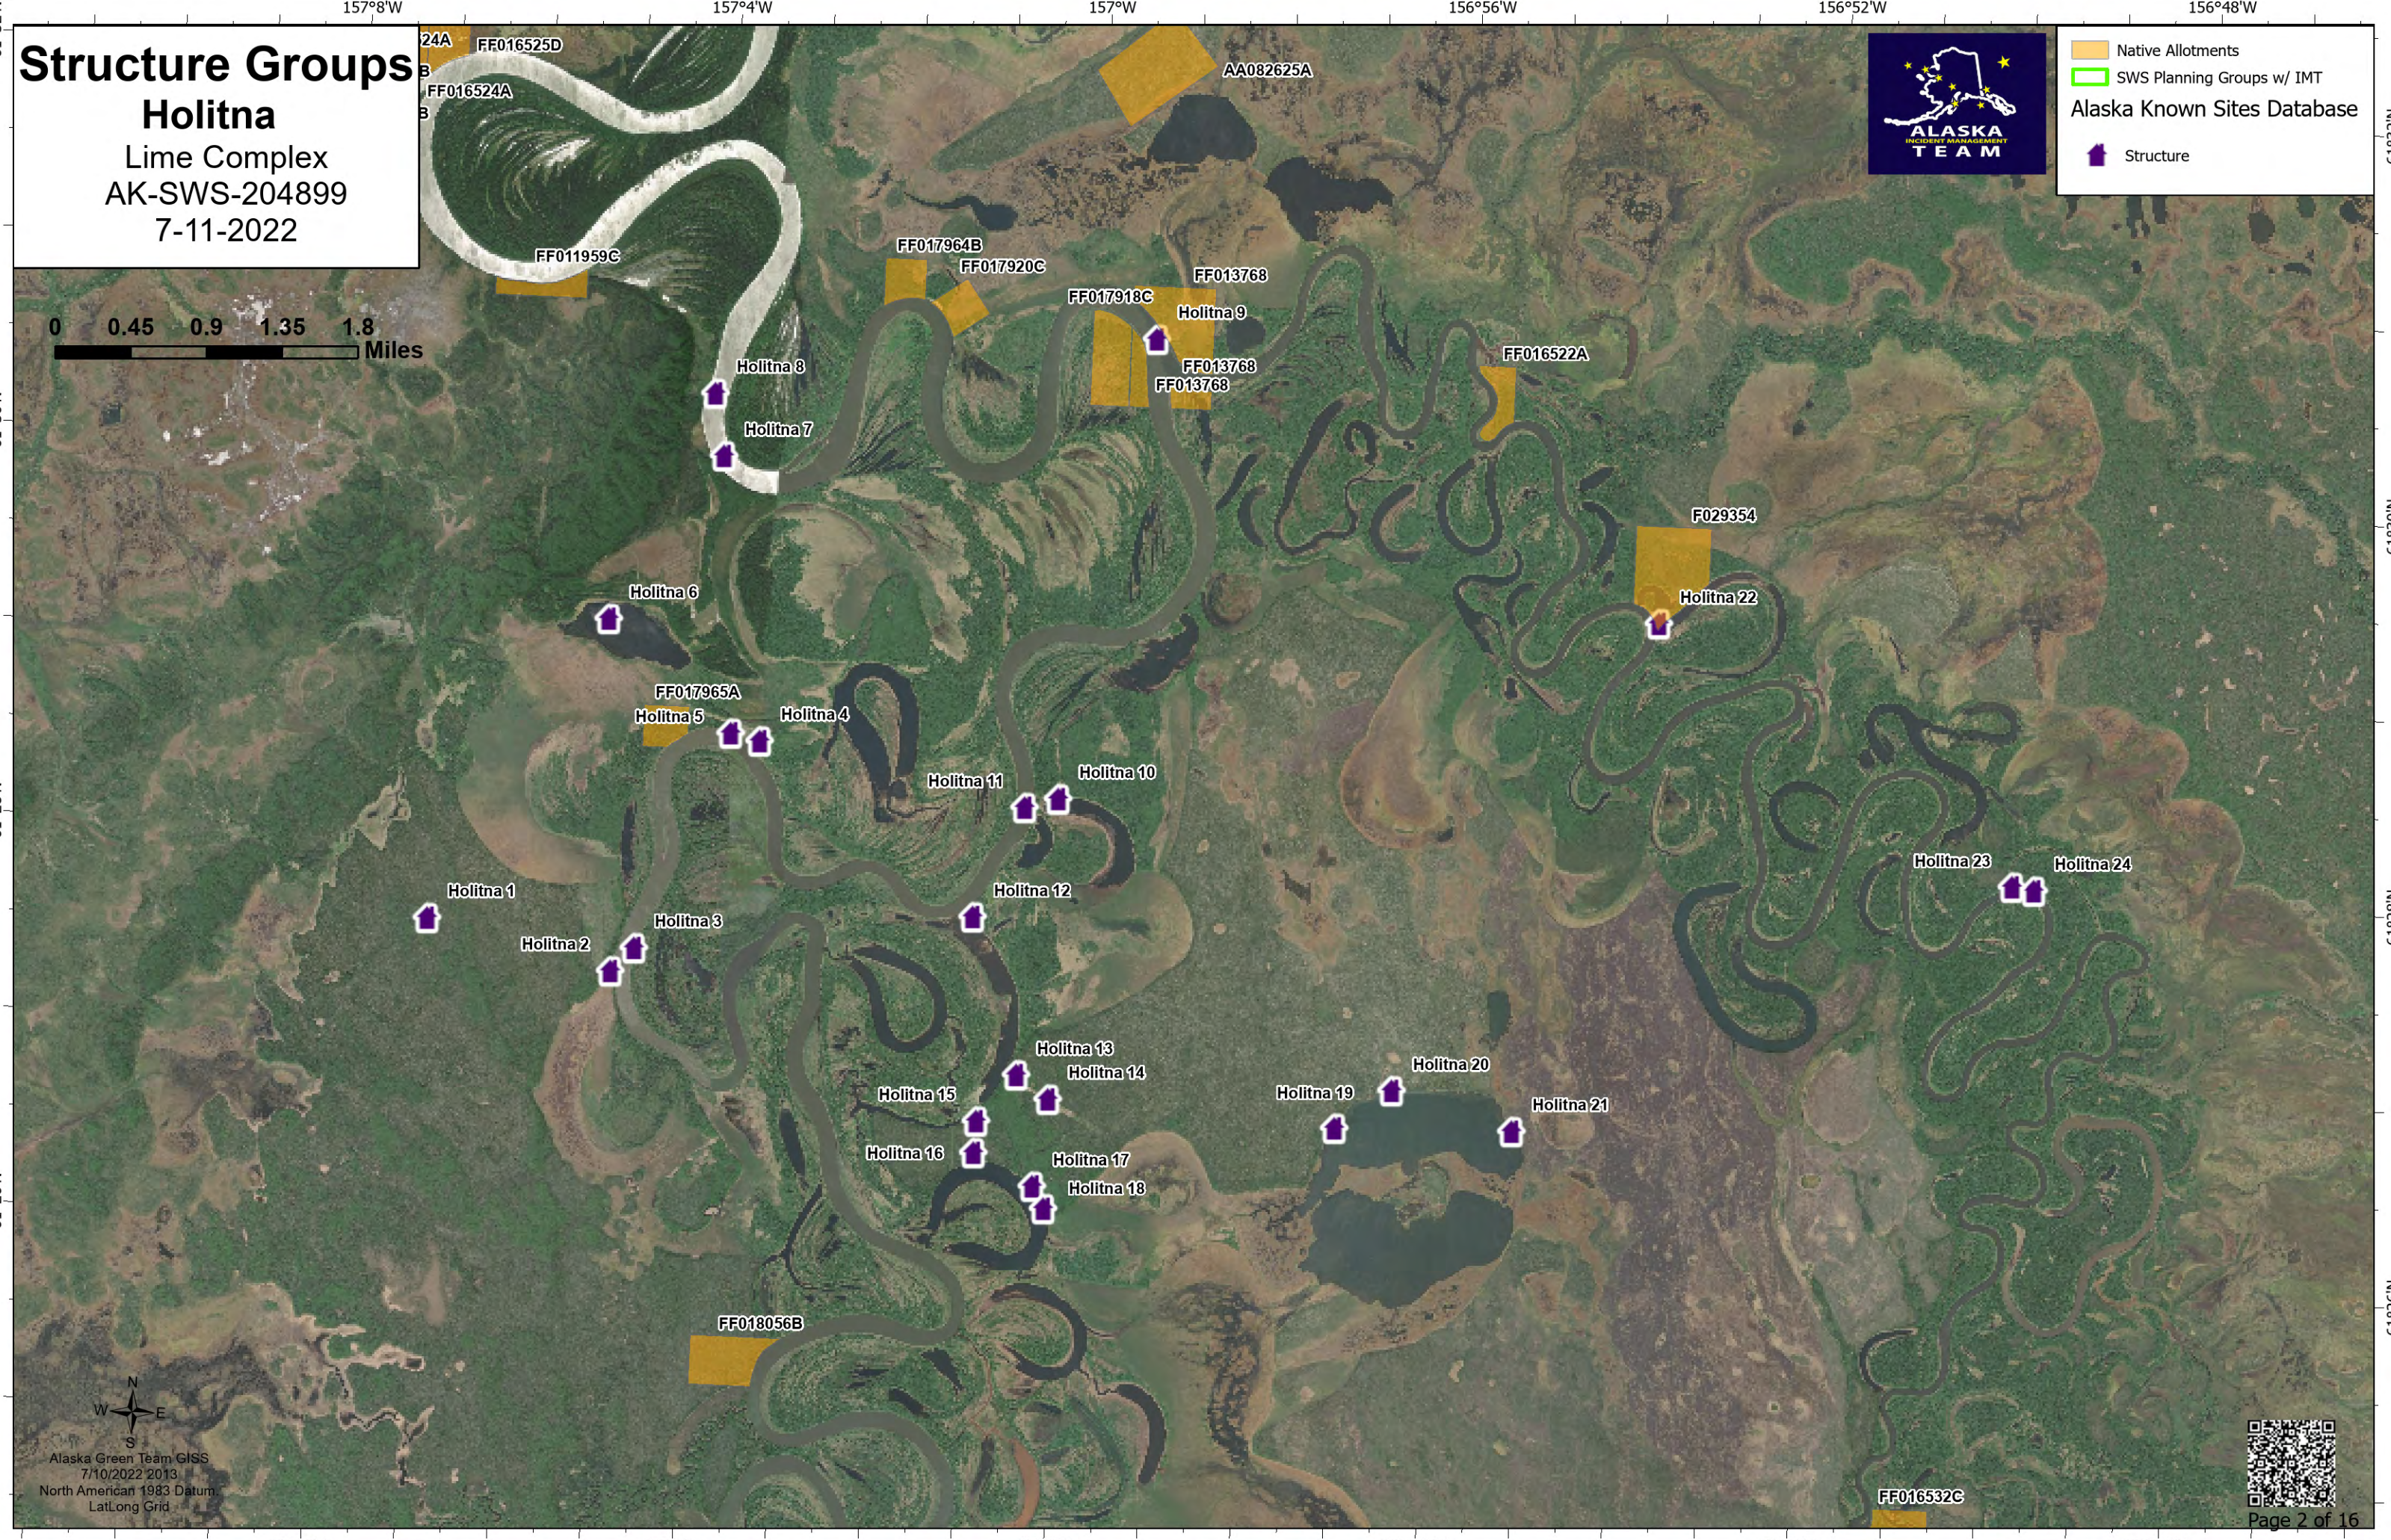

Structure Groups

Holitna

Lime Complex
AK-SWS-204899
7-11-2022

Native Allotments
SWS Planning Groups w/ IMT
Alaska Known Sites Database
Structure

Alaska Green Team GLSS
7/10/2022 2013
North American 1983 Datum
LatLong Grid