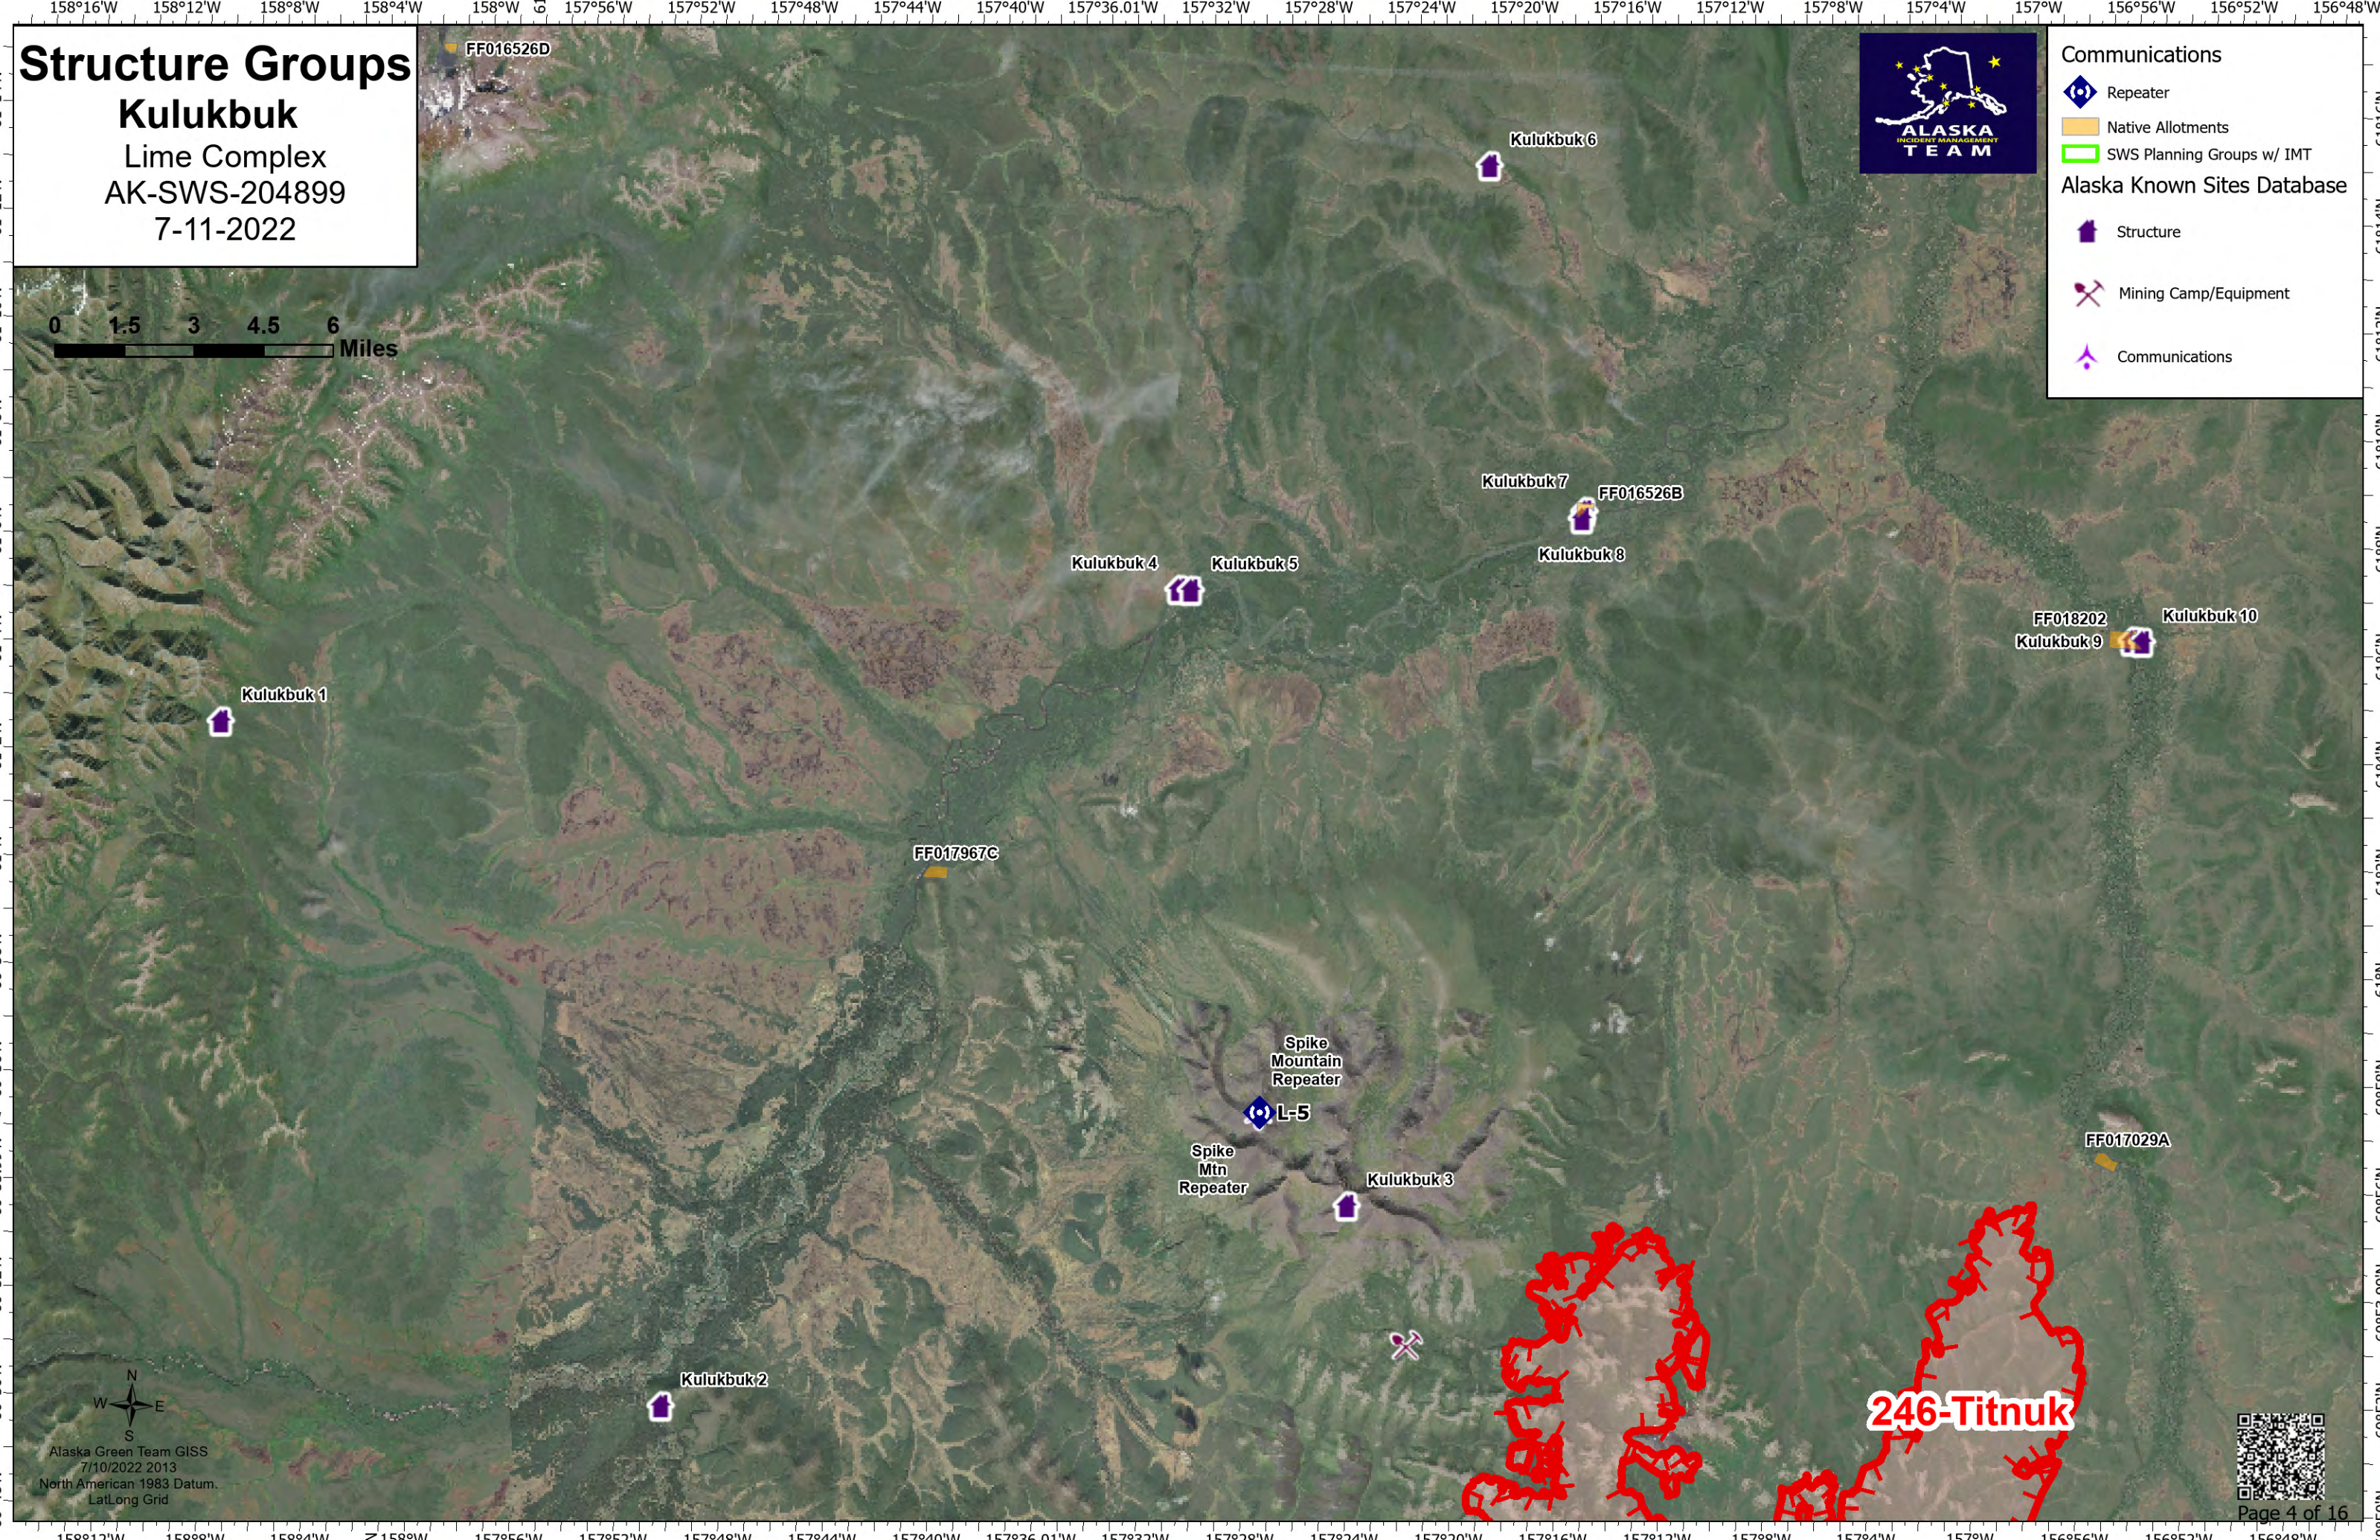

Structure Groups

Kulukbuk

Lime Complex
AK-SWS-204899
7-11-2022

- Communications
- Repeater
 - Native Allotments
 - SWS Planning Groups w/ IMT
- Alaska Known Sites Database
- Structure
 - Mining Camp/Equipment
 - Communications

Alaska Green Team GIS
7/10/2022 2013
North American 1983 Datum
Lat/Long Grid

246-Titnuk