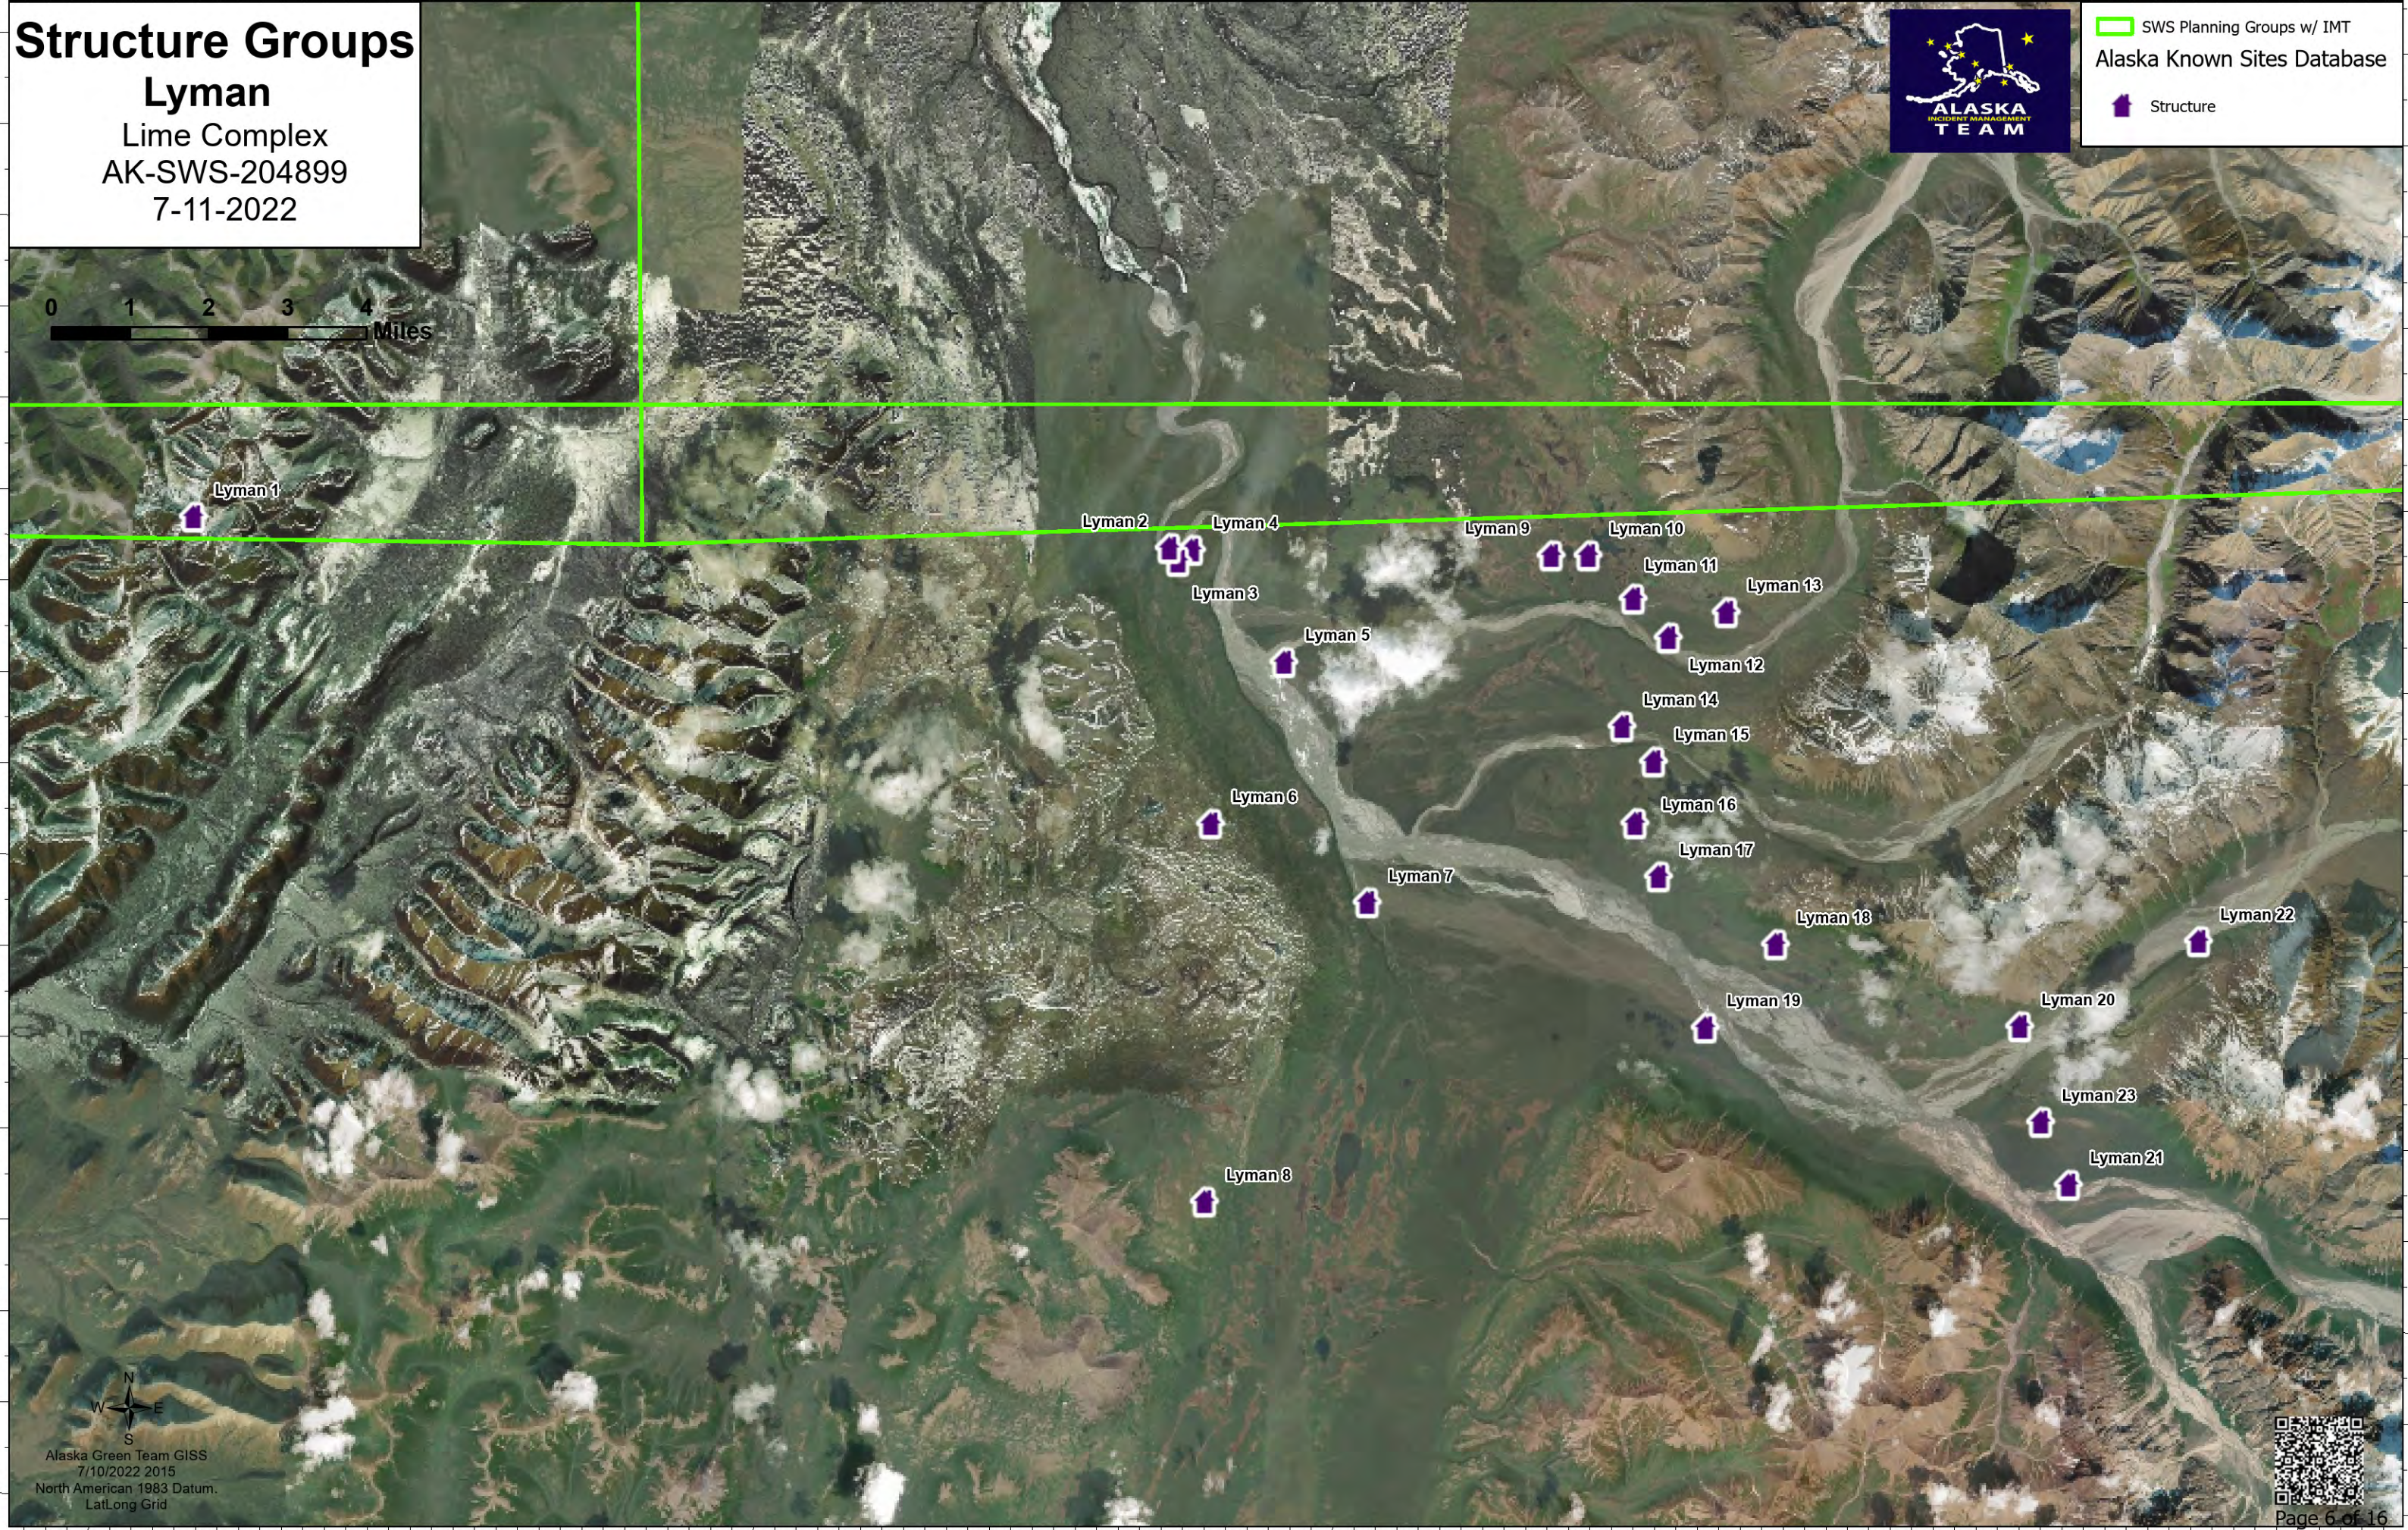

Structure Groups

Lyman

Lime Complex
AK-SWS-204899
7-11-2022

SWS Planning Groups w/ IMT
Alaska Known Sites Database
Structure

Alaska Green Team GISS
7/10/2022 2015
North American 1983 Datum
Lat/Long Grid