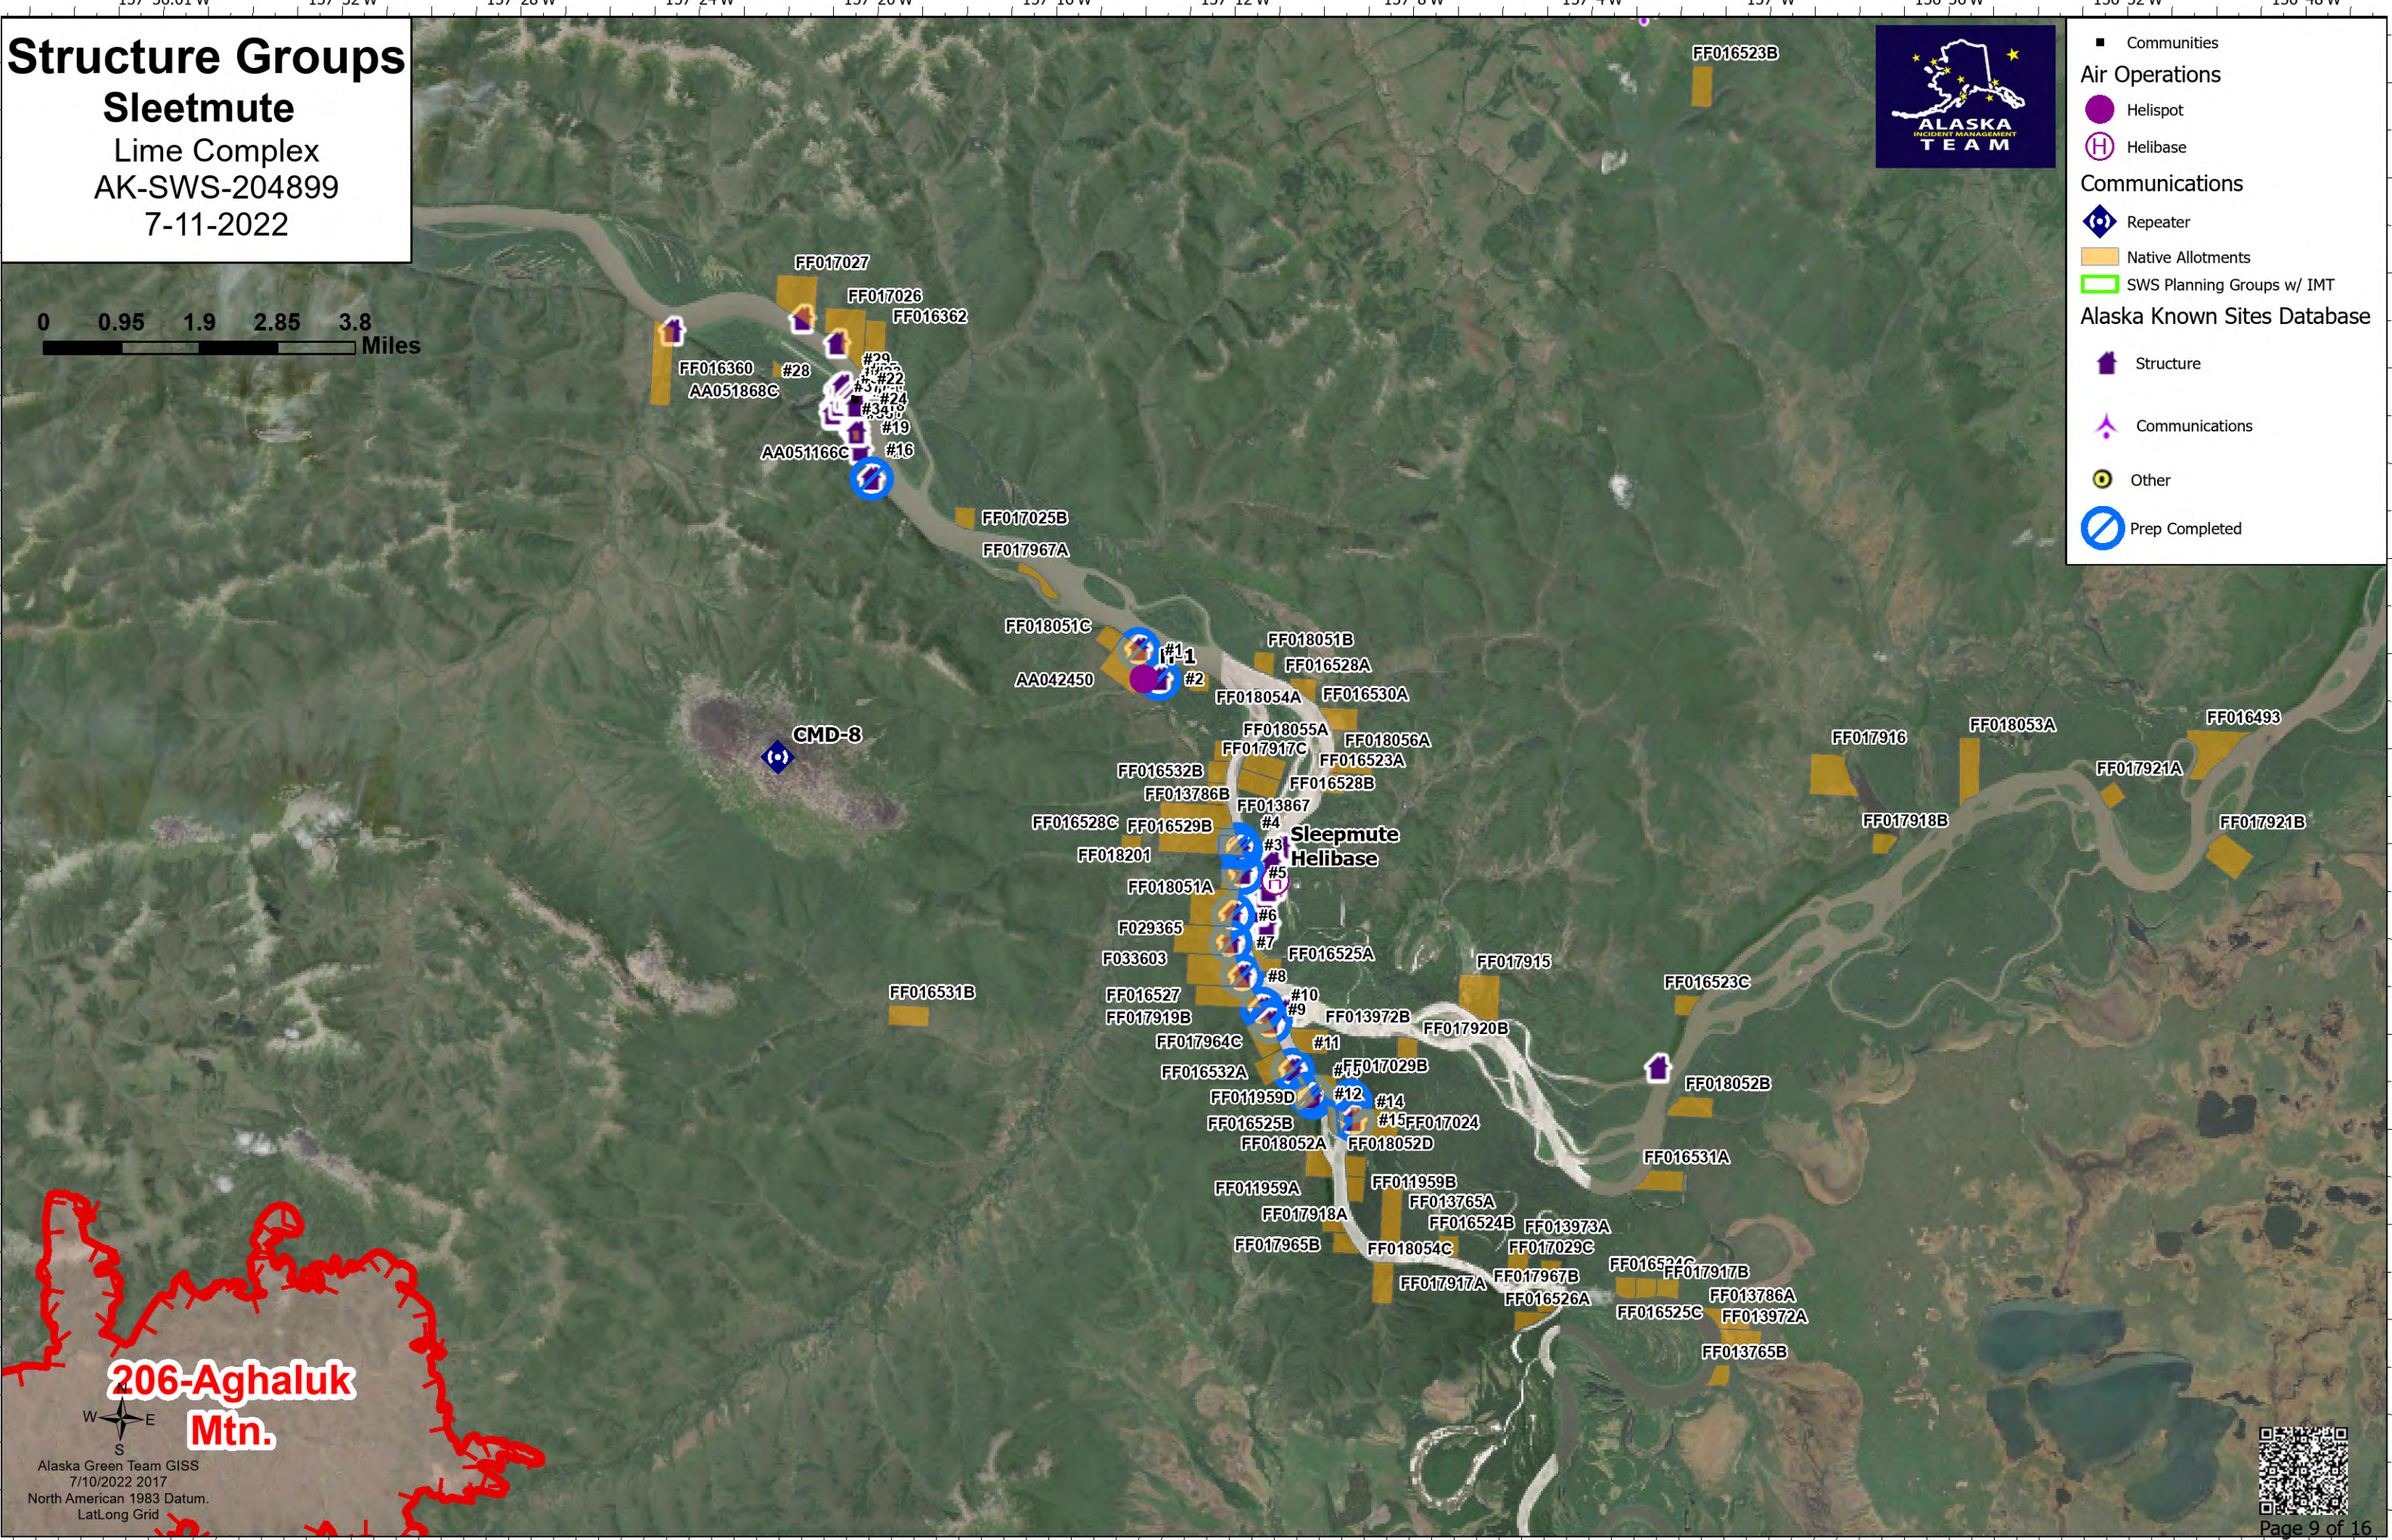

Structure Groups

Sleetmute

Lime Complex
AK-SWS-204899
7-11-2022

- Communities
- Air Operations**
 - Helispot
 - ⊕ Helibase
- Communications**
 - ⬢ Repeater
 - Native Allotments
 - ▭ SWS Planning Groups w/ IMT
- Alaska Known Sites Database**
 - 🏠 Structure
 - ✳ Communications
 - ⦿ Other
 - ⊘ Prep Completed

206-Aghaluk Mtn.

Alaska Green Team GISS
7/10/2022 2017
North American 1983 Datum.
LatLong Grid