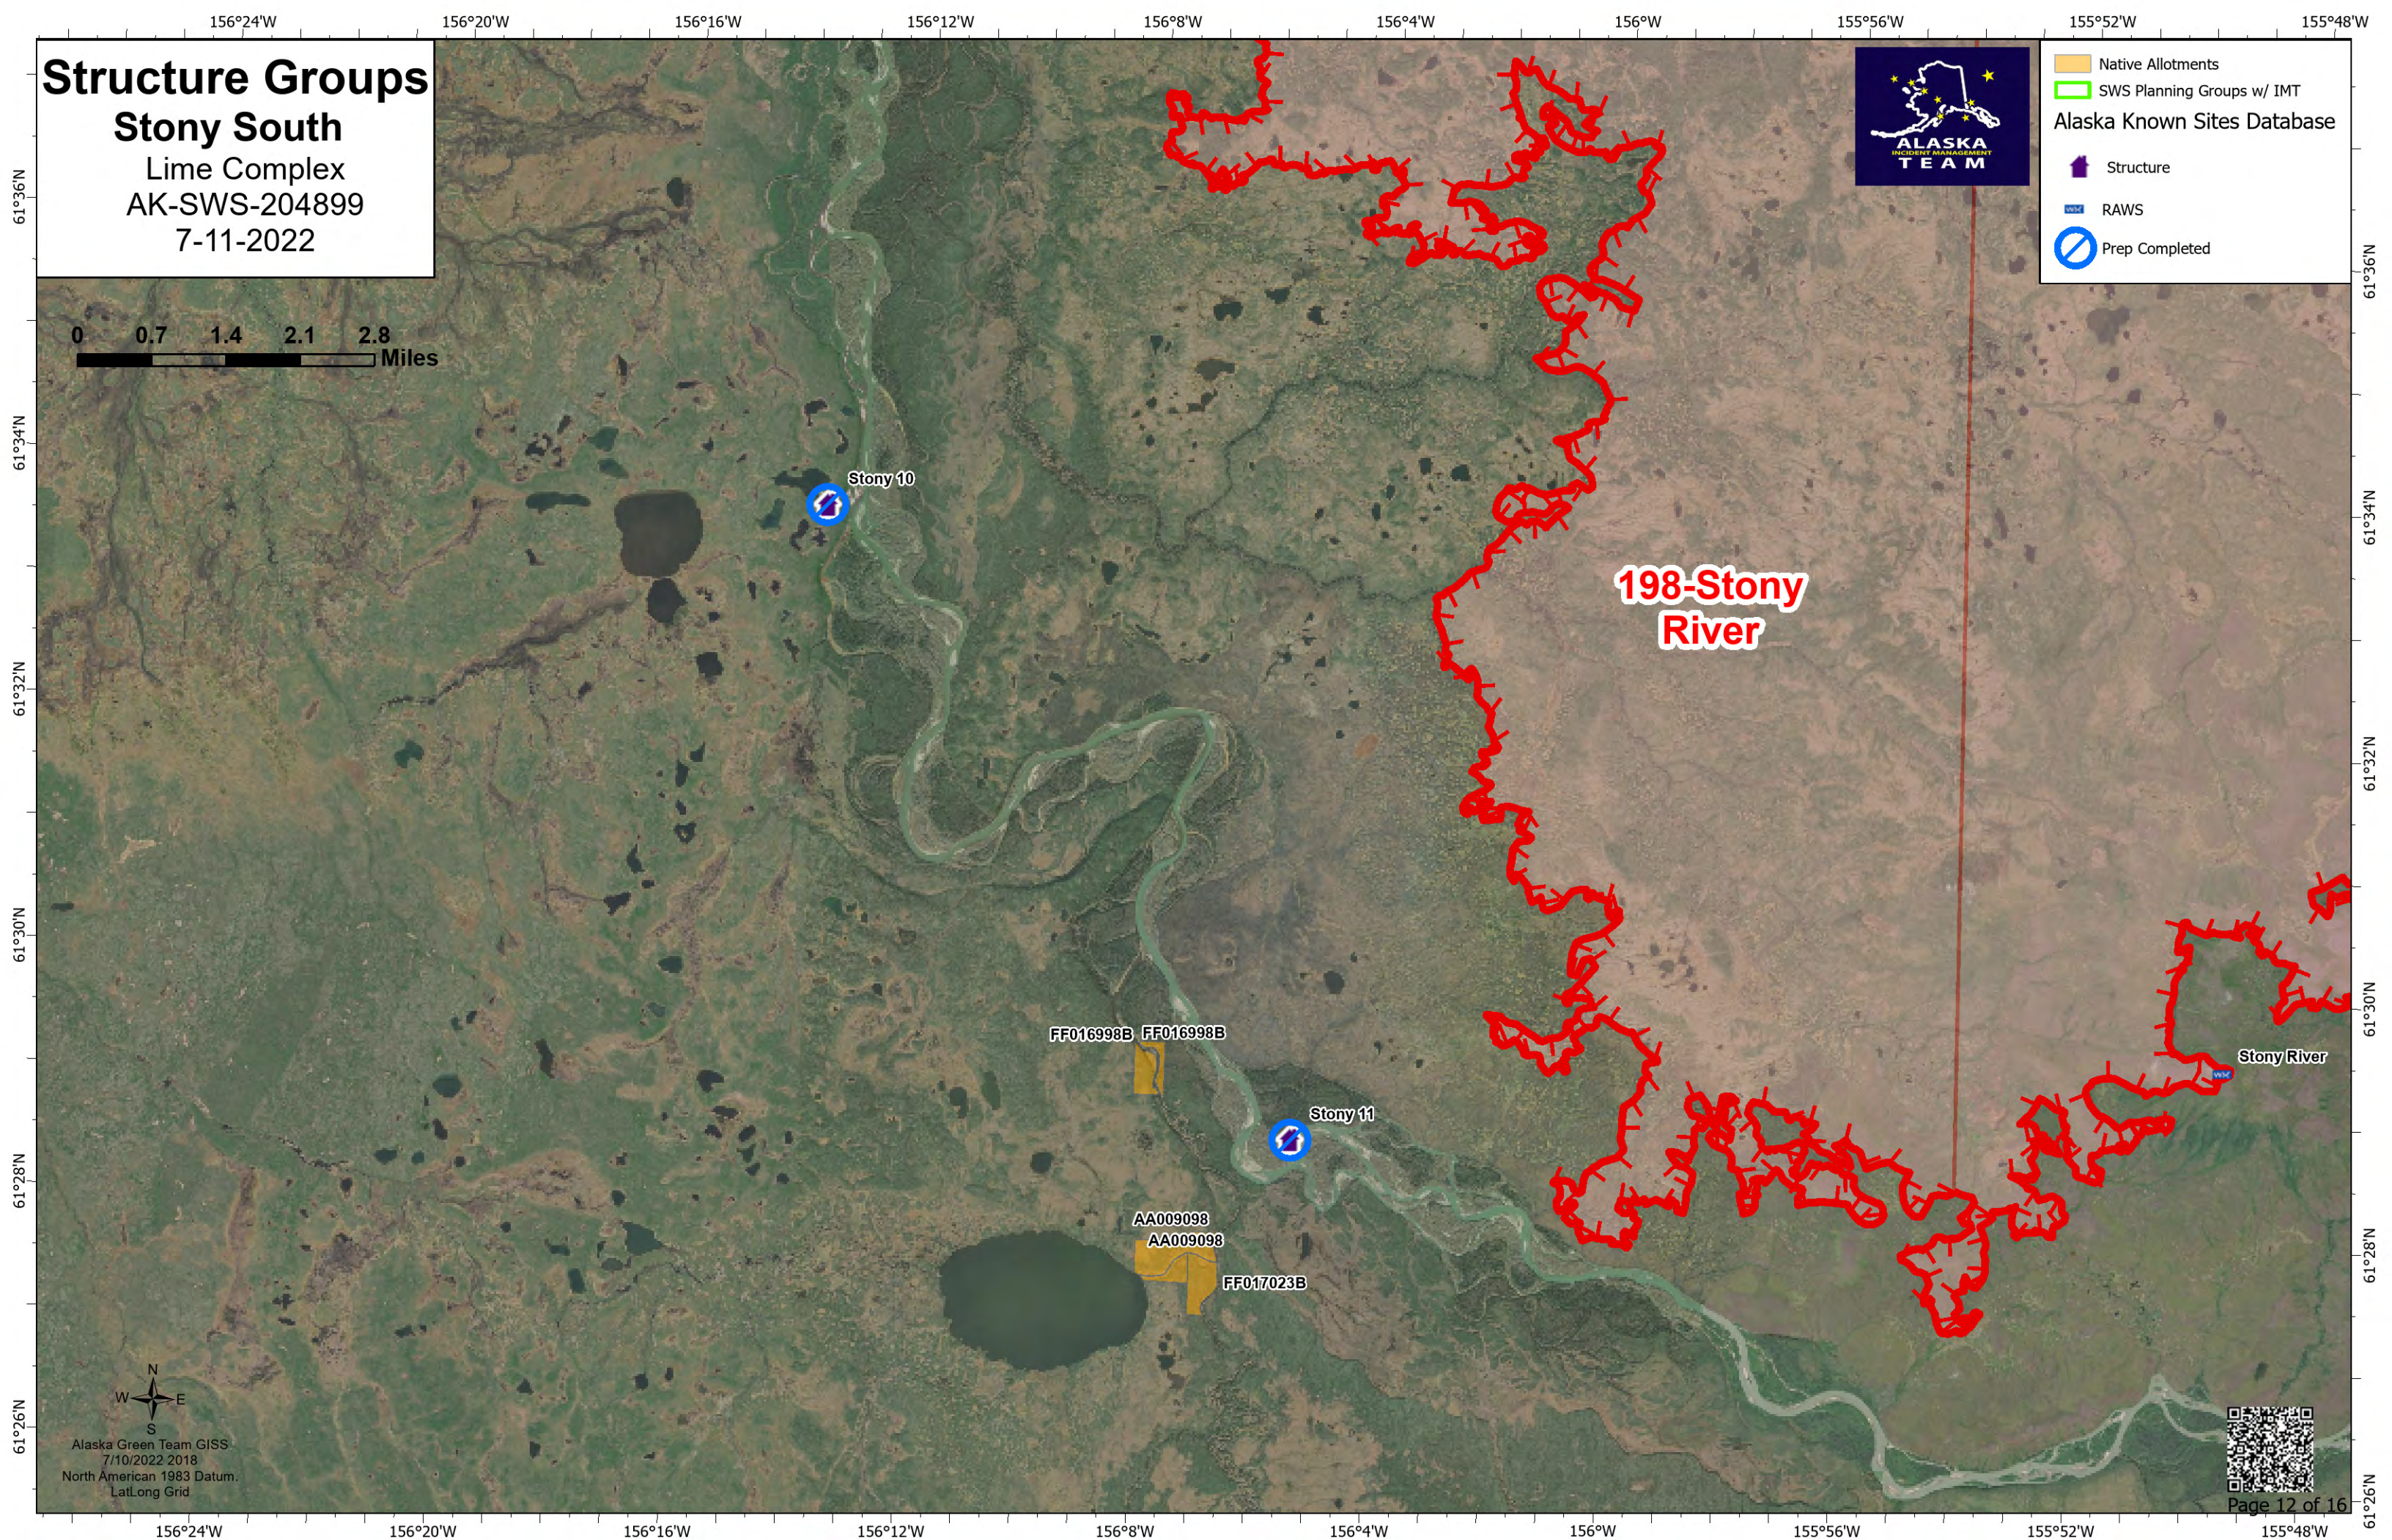

Structure Groups

Stony South

Lime Complex
AK-SWS-204899
7-11-2022

- Native Allotments
- SWS Planning Groups w/ IMT
- Alaska Known Sites Database
 - Structure
 - RAWS
 - Prep Completed

Alaska Green Team GISS
7/10/2022 2018
North American 1983 Datum
Lat/Long Grid