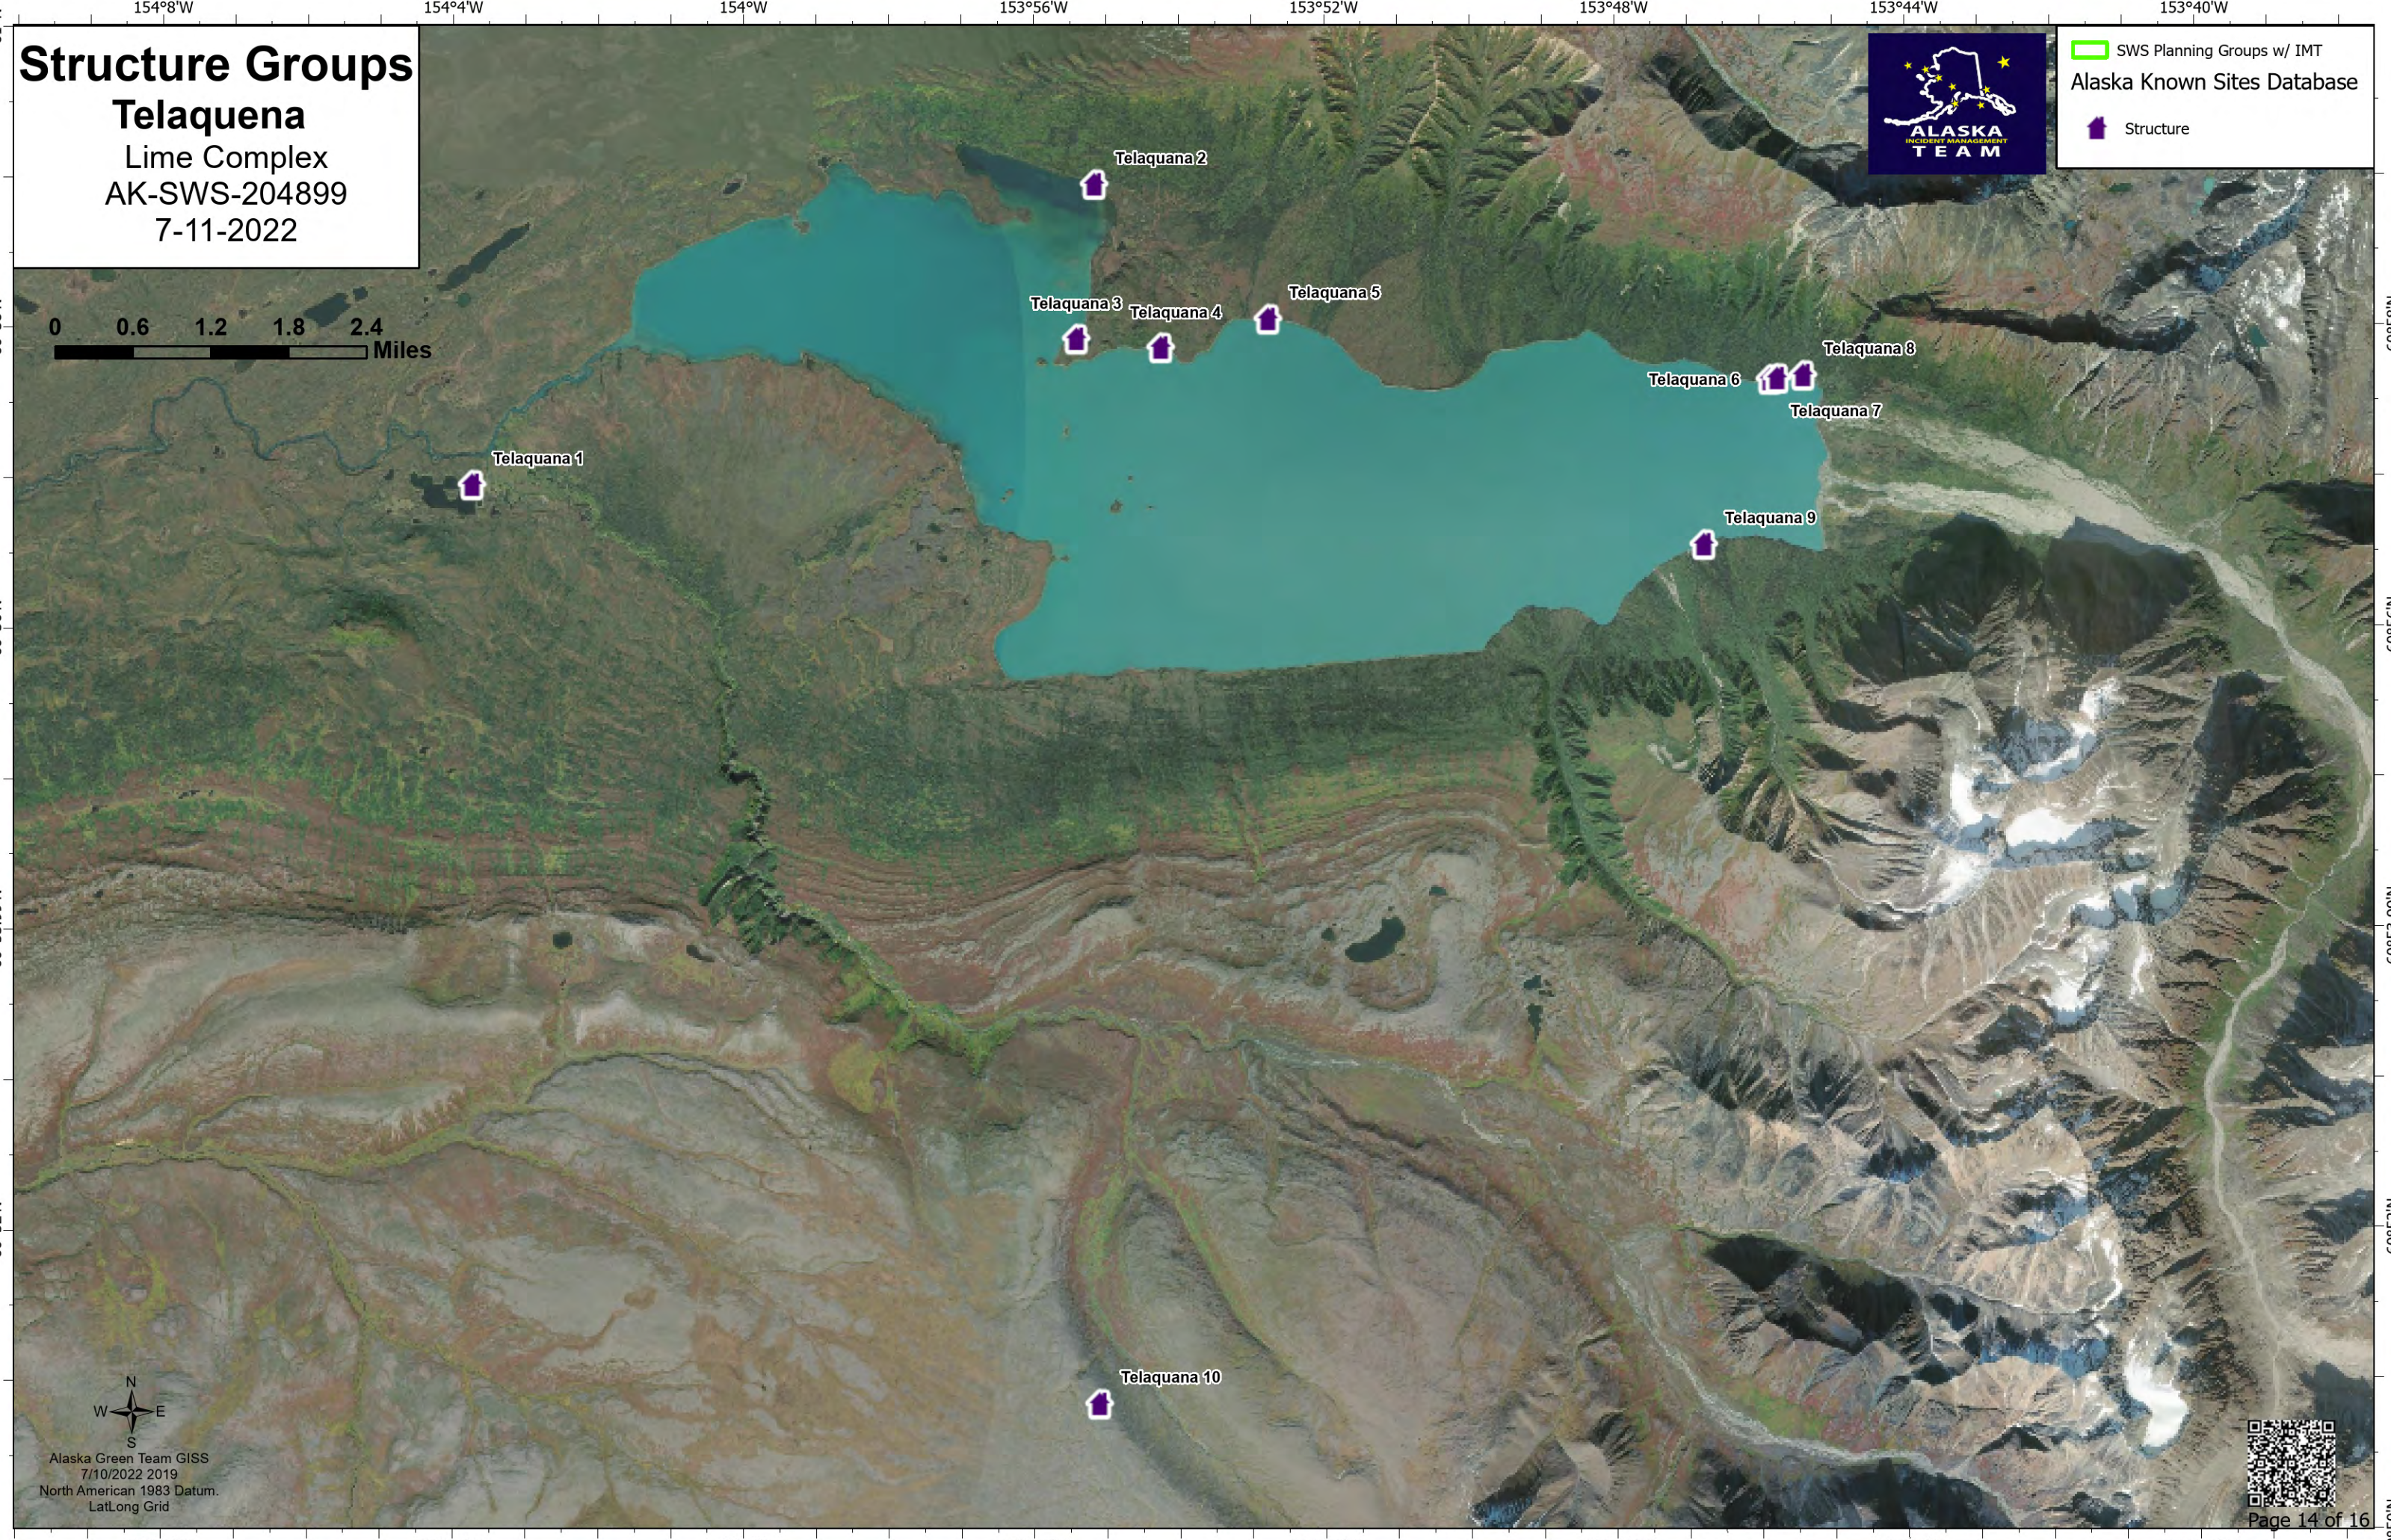

Structure Groups

Telaquana
Lime Complex
AK-SWS-204899
7-11-2022

SWS Planning Groups w/ IMT
Alaska Known Sites Database

- Structure

Alaska Green Team GISS
7/10/2022 2019
North American 1983 Datum.
LatLong Grid