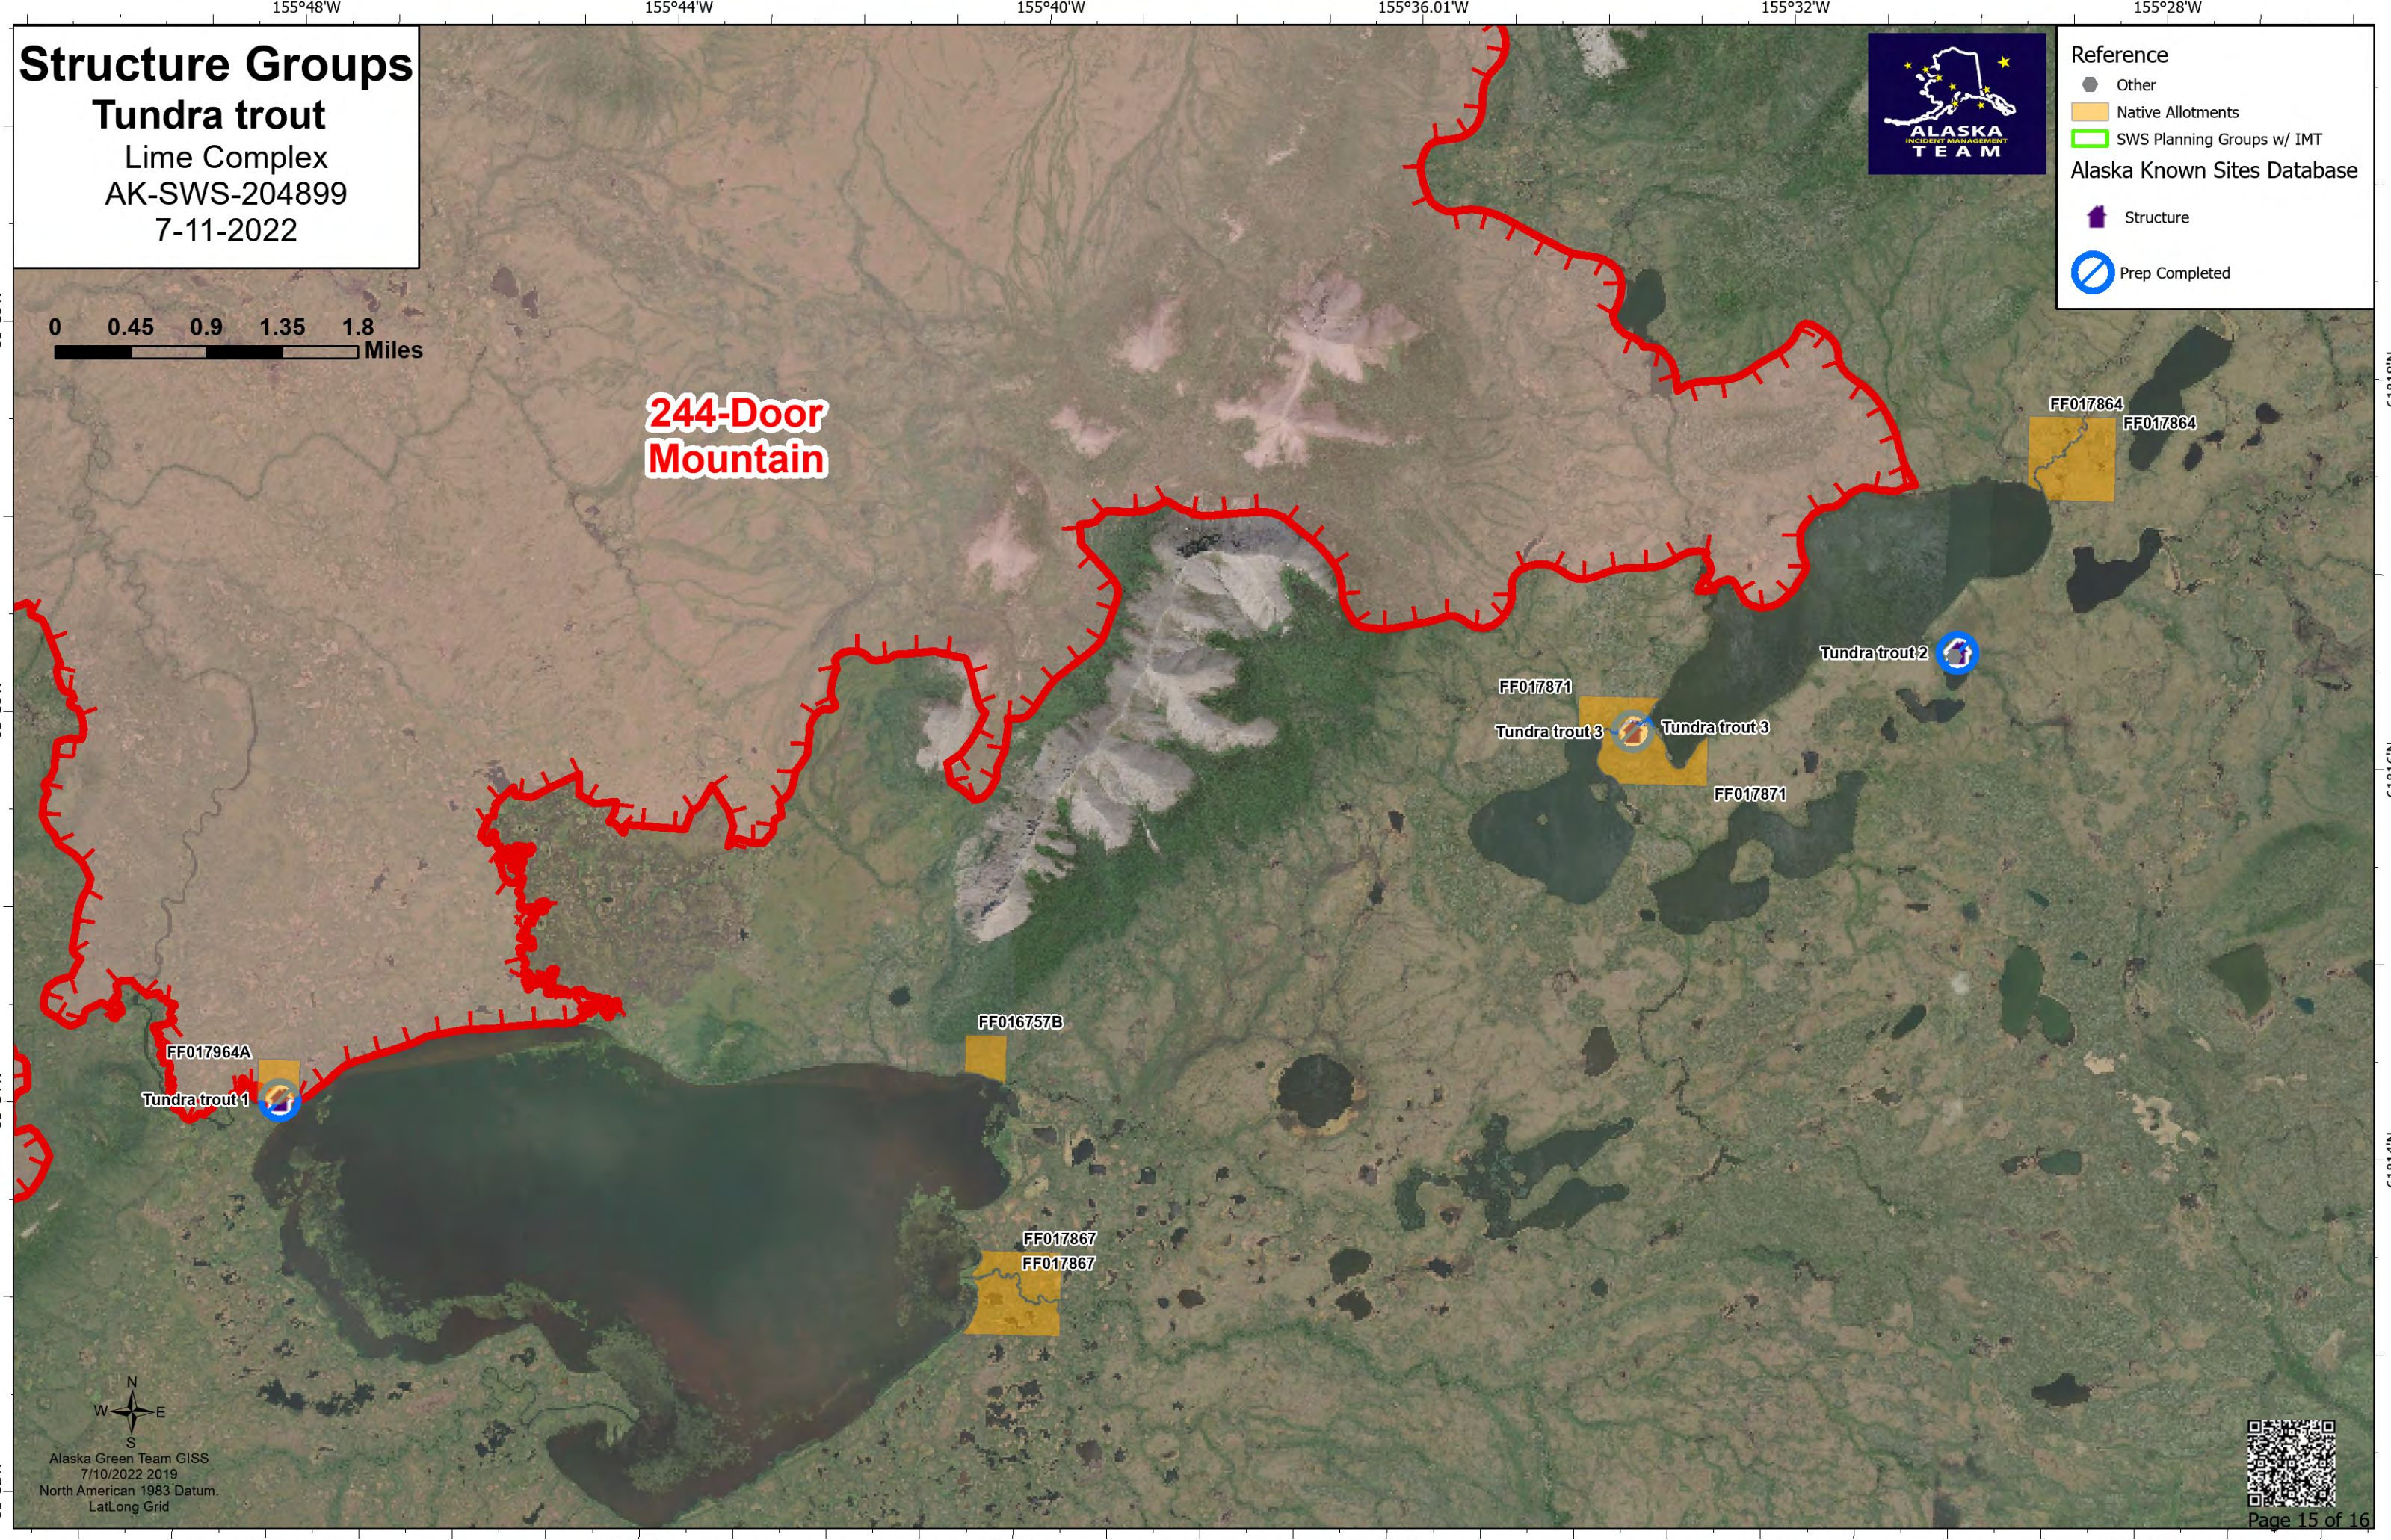

Structure Groups

Tundra trout

Lime Complex
AK-SWS-204899
7-11-2022

Reference

- Other
- Native Allotments
- SWS Planning Groups w/ IMT

Alaska Known Sites Database

- Structure
- Prep Completed

244-Door Mountain

Alaska Green Team GISS
7/10/2022 2019
North American 1983 Datum
LatLong Grid