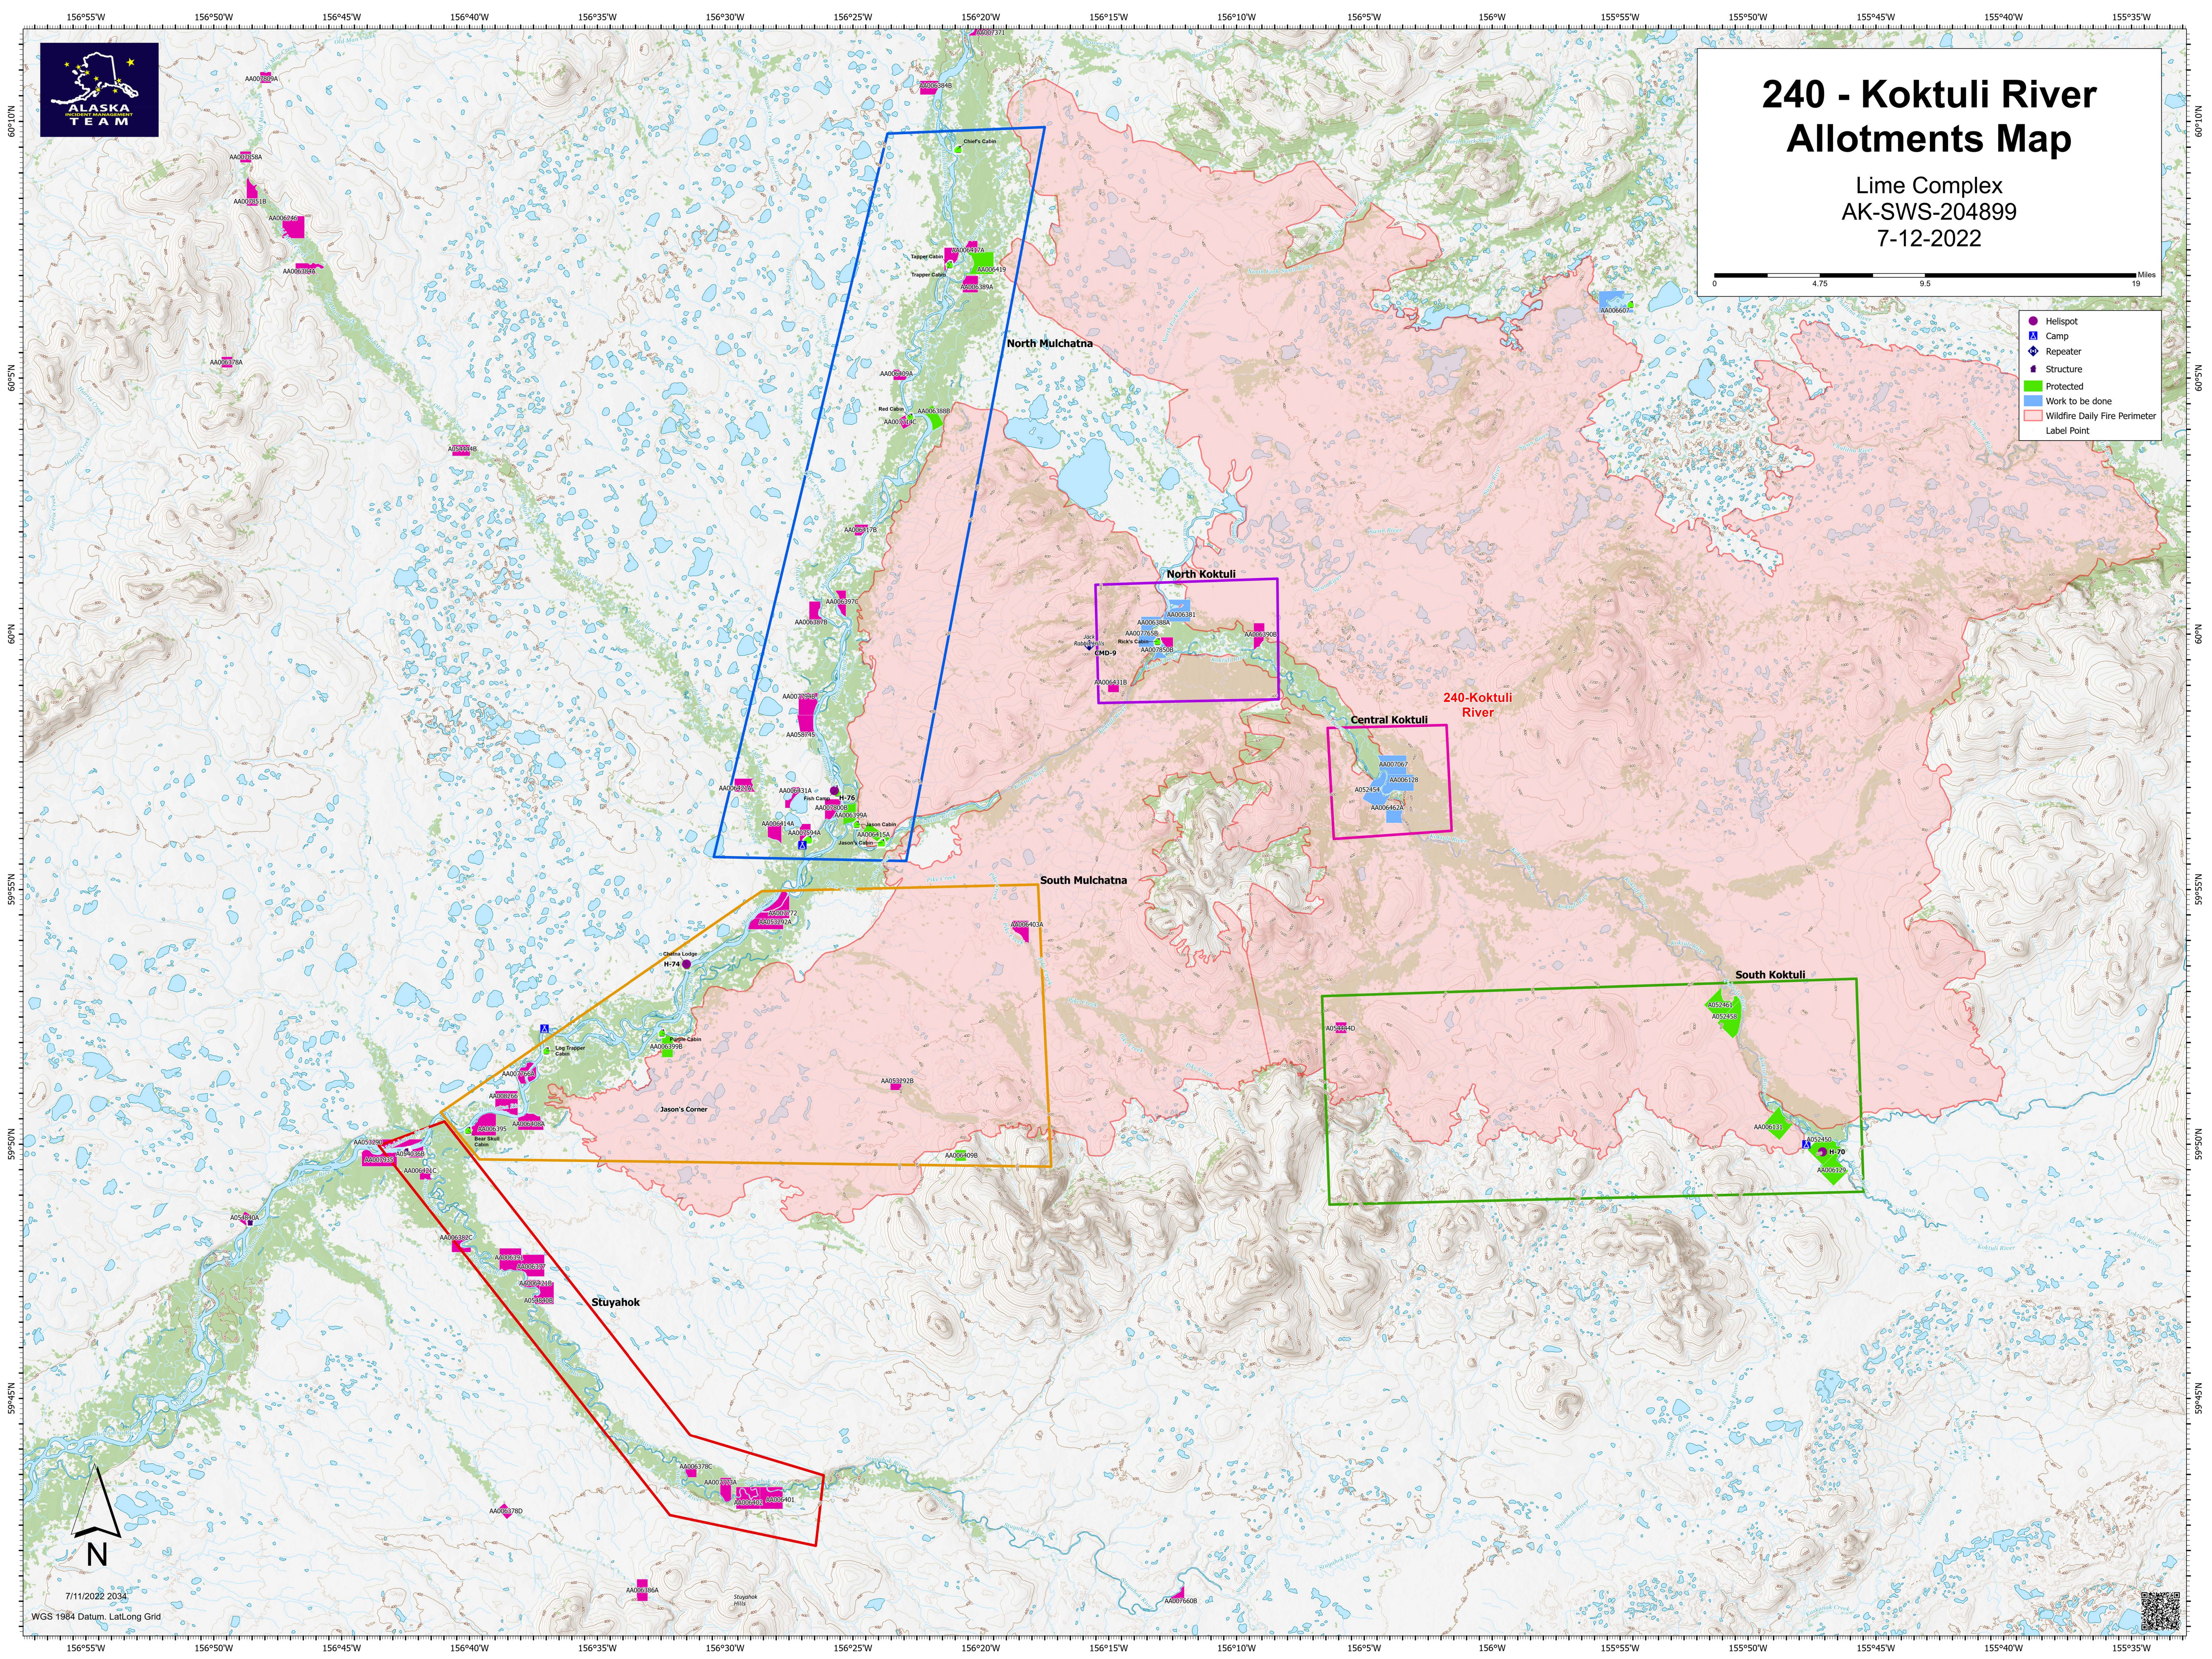

240 - Kuktuli River Allotments Map

Lime Complex
AK-SWS-204899
7-12-2022

- Hellsport
- ▲ Camp
- ◆ Repeater
- Structure
- Protected
- Work to be done
- Wildfire Daily Fire Perimeter
- Label Point

7/11/2022 2034
WGS 1984 Datum, LatLong Grid