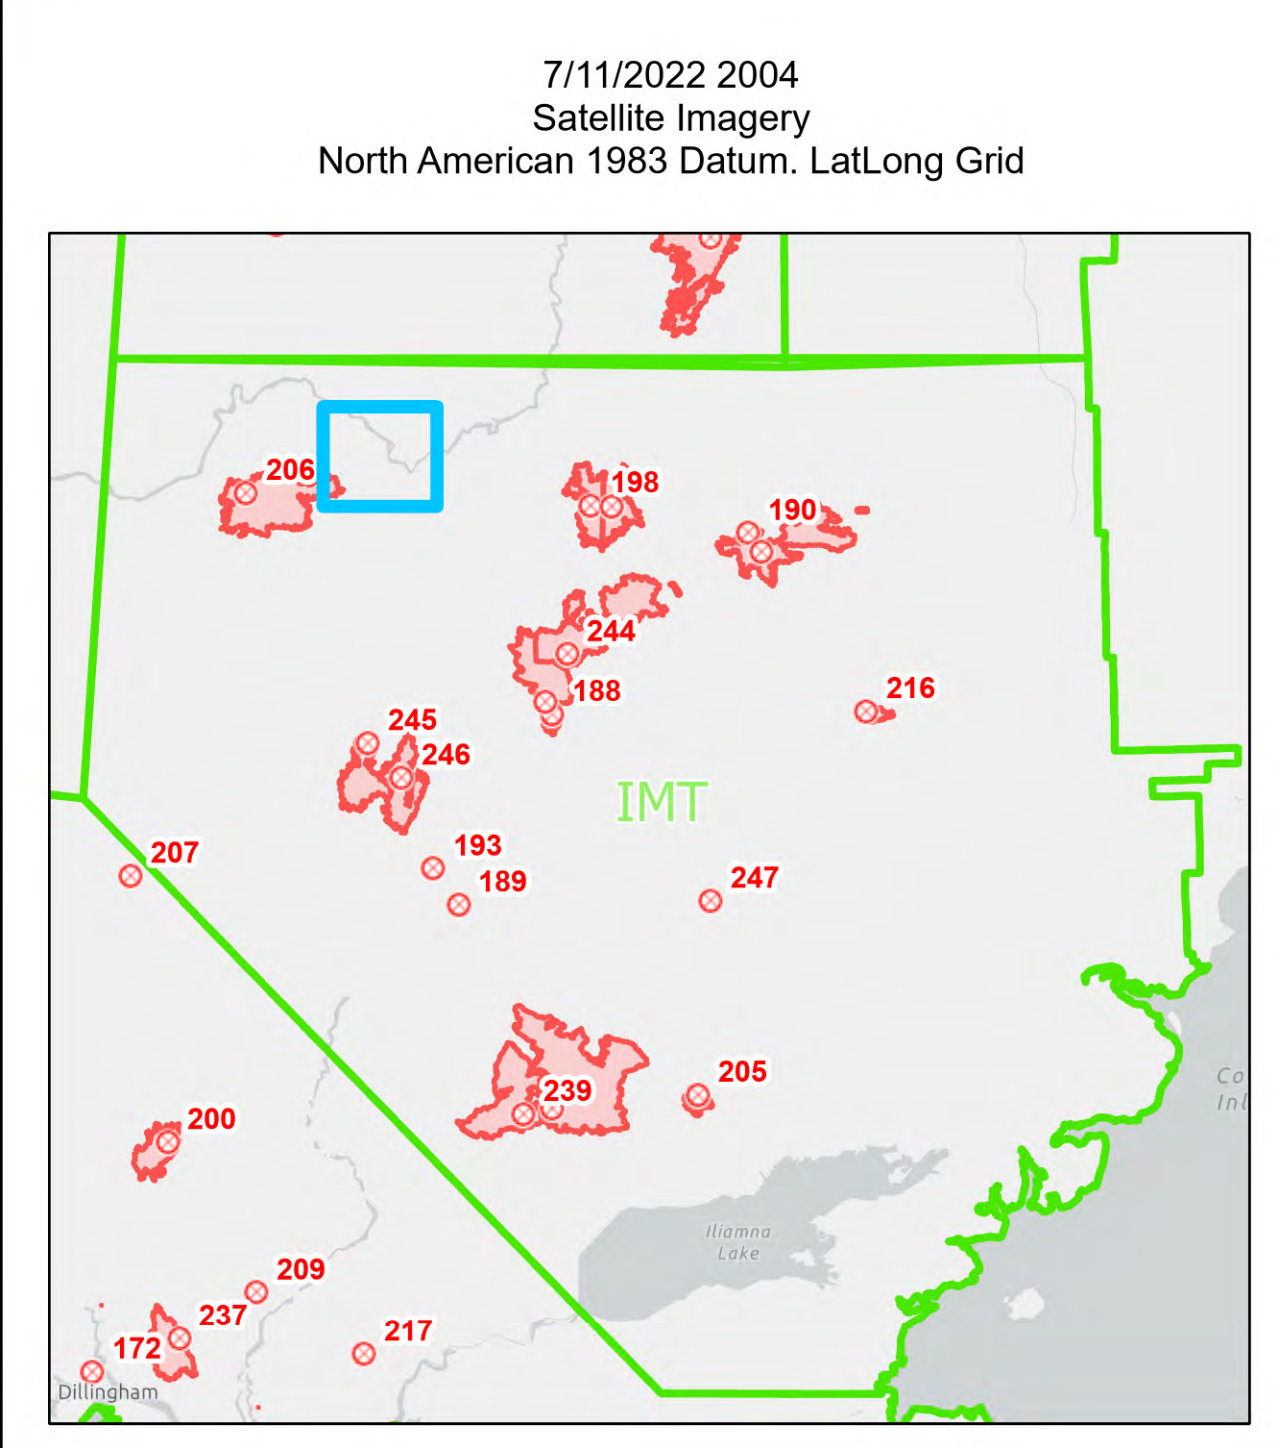

Operations Map

Red Devil/ Sleetmute

Lime Complex
AK-SWS-204899
7-12-2022

- Communities
- Structure
- Other
- Helispot
- Helibase
- Repeater
- Native Allotments
- SWS Planning Groups w/ IMT
- Uncontained
- Wildfire Daily Fire Perimeter
- LandCover_Woodland

**206-Aghaluk
Mtn.**

Miles