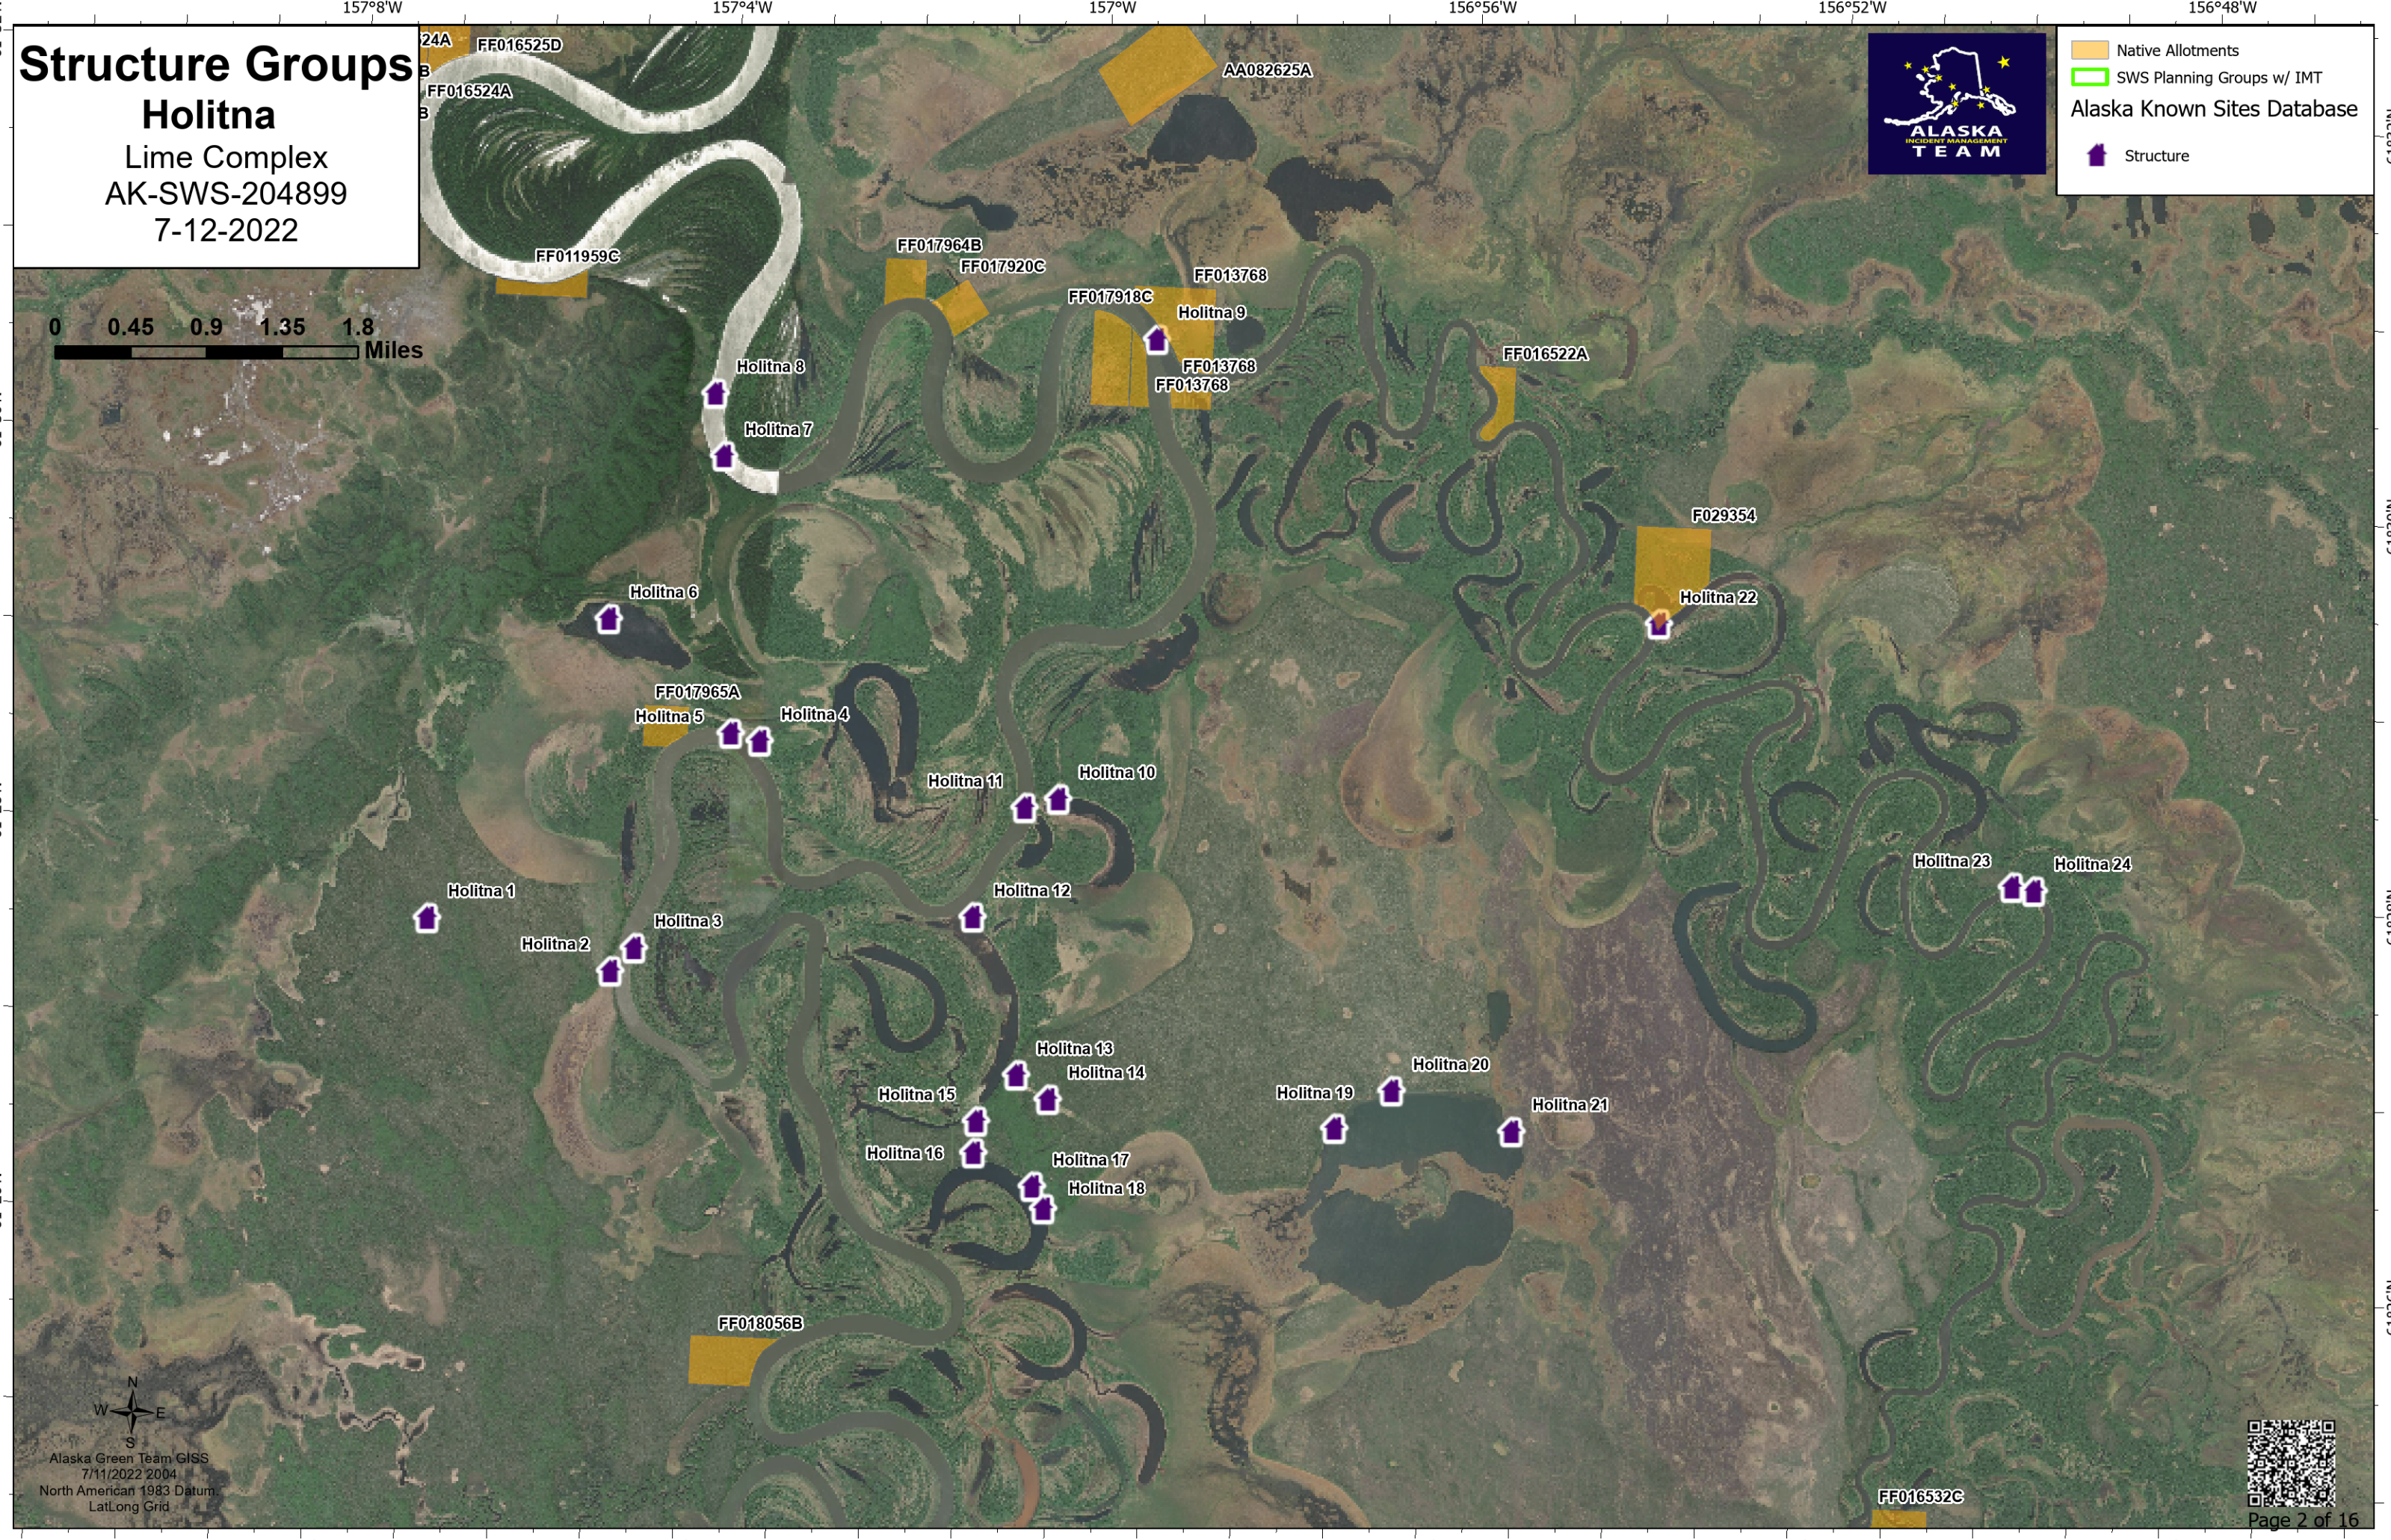

Structure Groups

Holitna

Lime Complex
AK-SWS-204899
7-12-2022

- Native Allotments
- SWS Planning Groups w/ IMT
- Alaska Known Sites Database
- Structure

Alaska Green Team GLSS
7/11/2022 2004
North American 1983 Datum
Lat/Long Grid