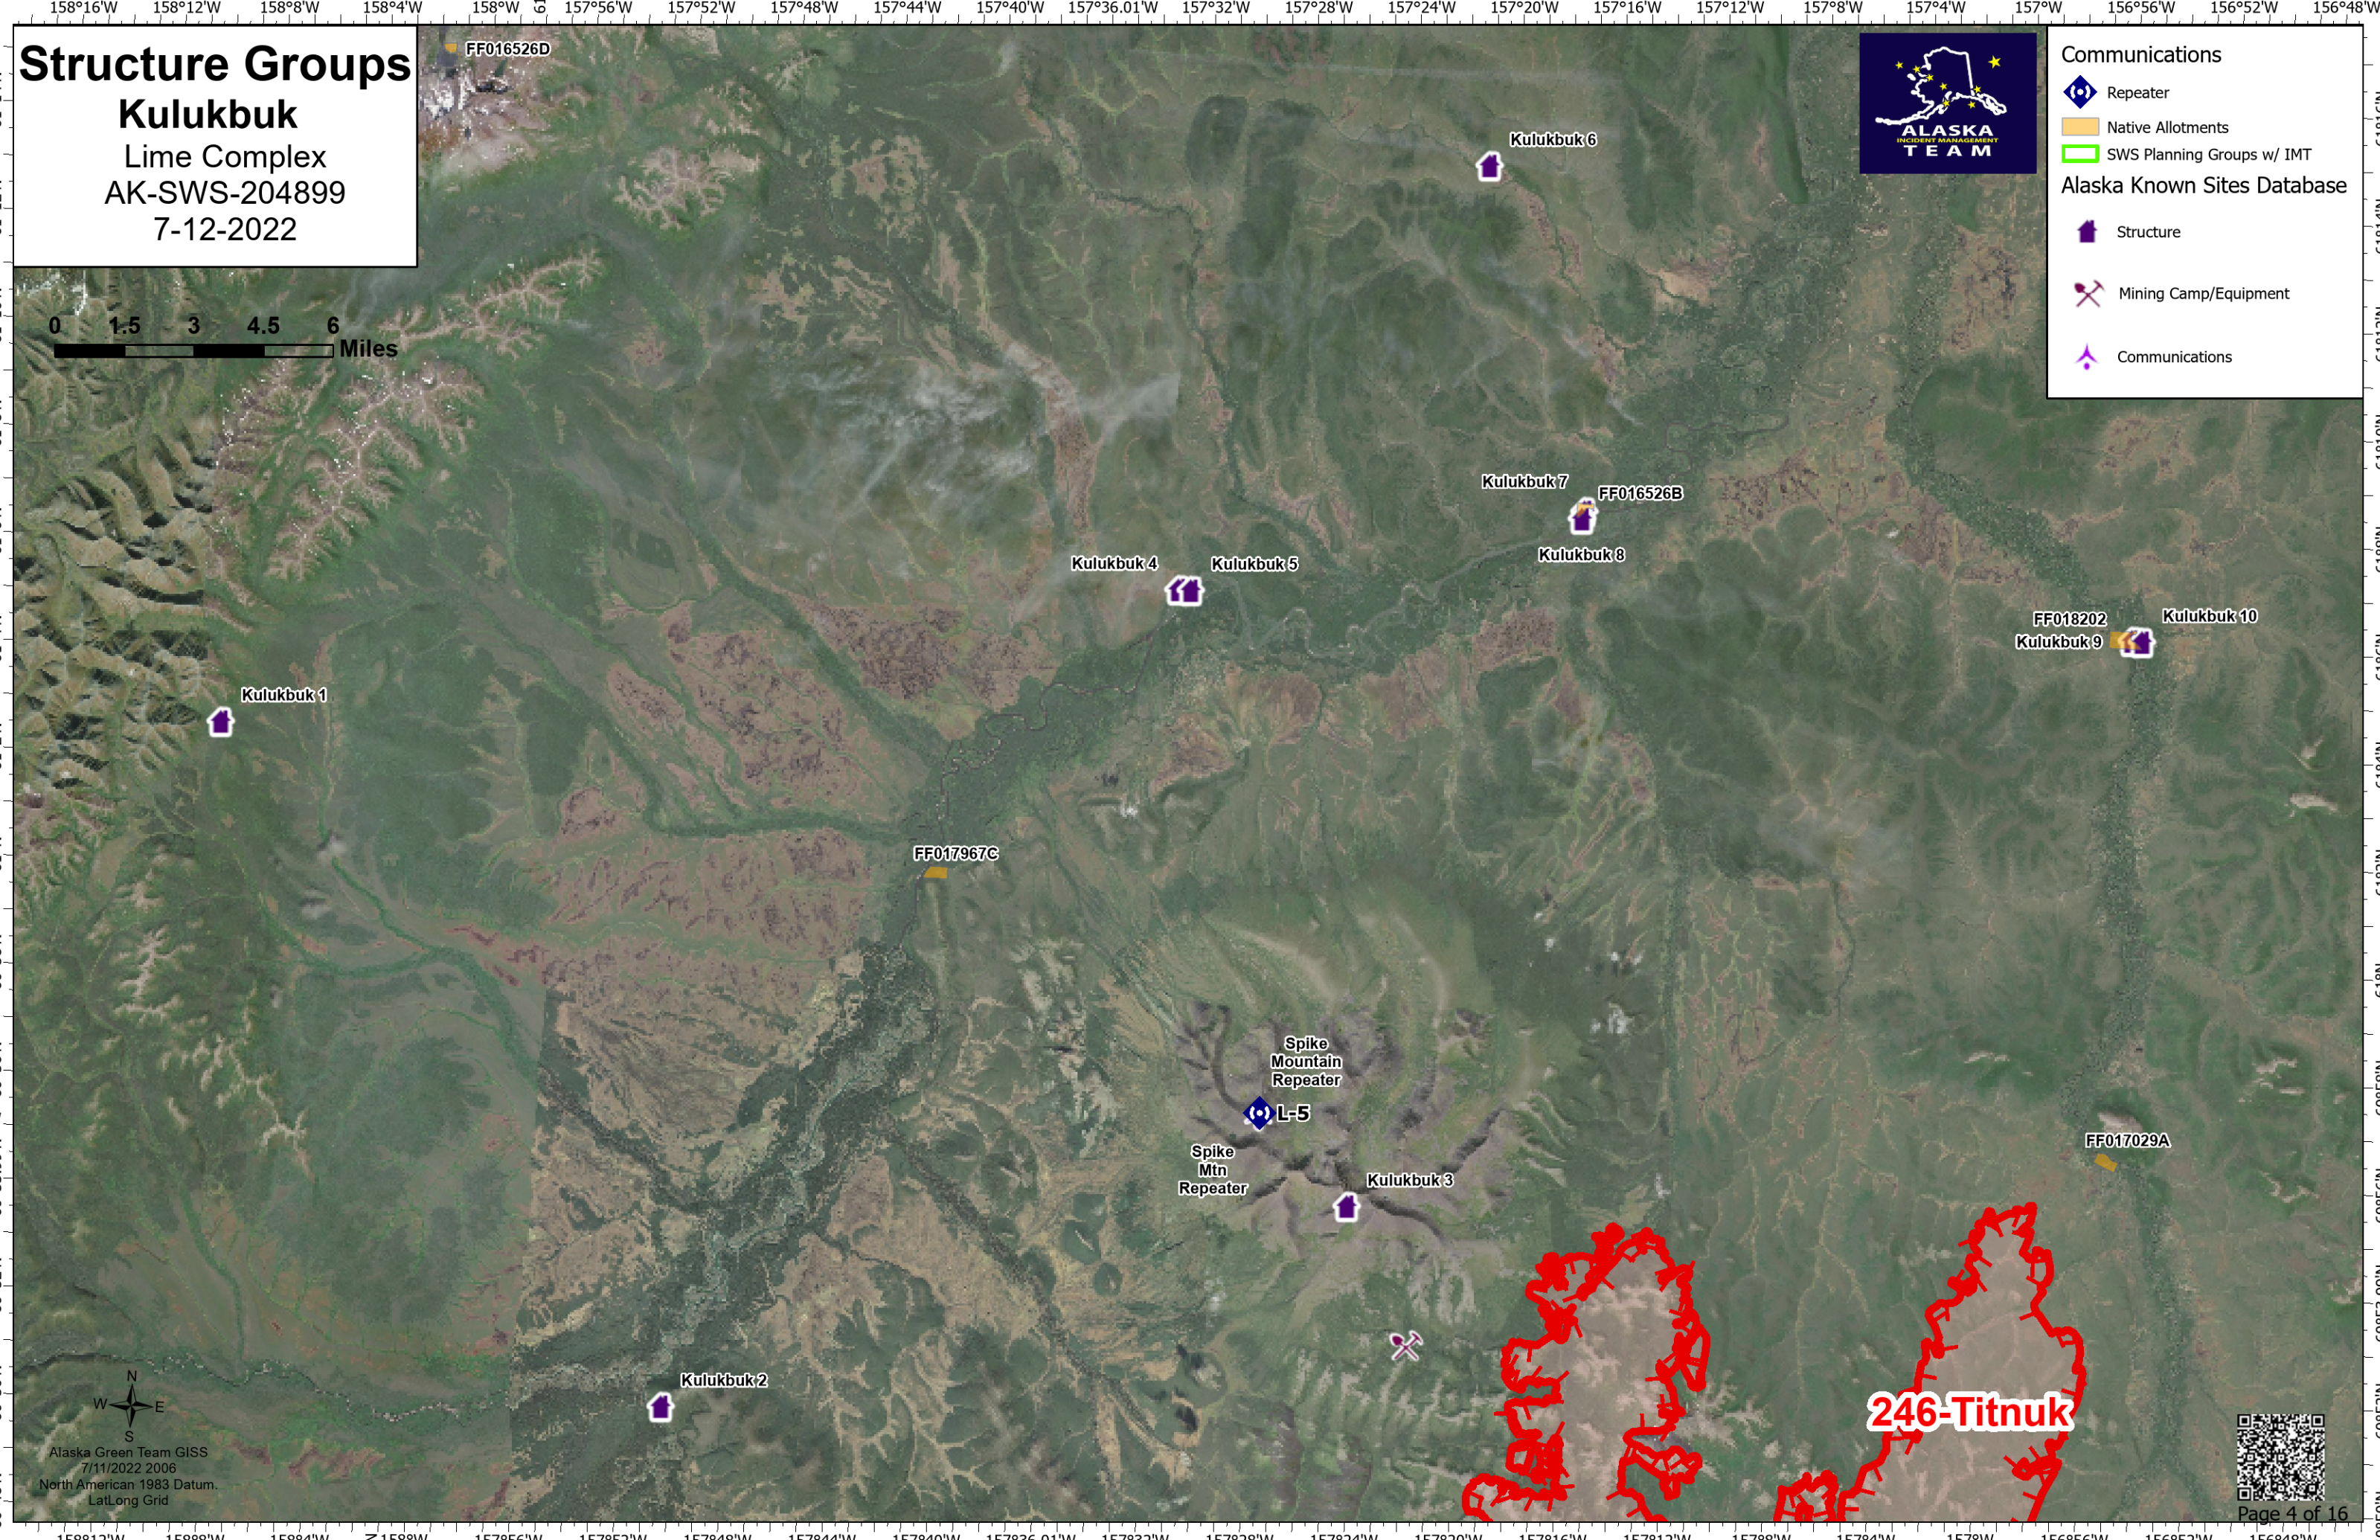

# Structure Groups

## Kulukbuk

Lime Complex  
AK-SWS-204899  
7-12-2022

- Communications**
- Repeater
  - Native Allotments
  - SWS Planning Groups w/ IMT
- Alaska Known Sites Database**
- Structure
  - Mining Camp/Equipment
  - Communications

Alaska Green Team GIS  
7/11/2022 2006  
North American 1983 Datum  
LatLong Grid