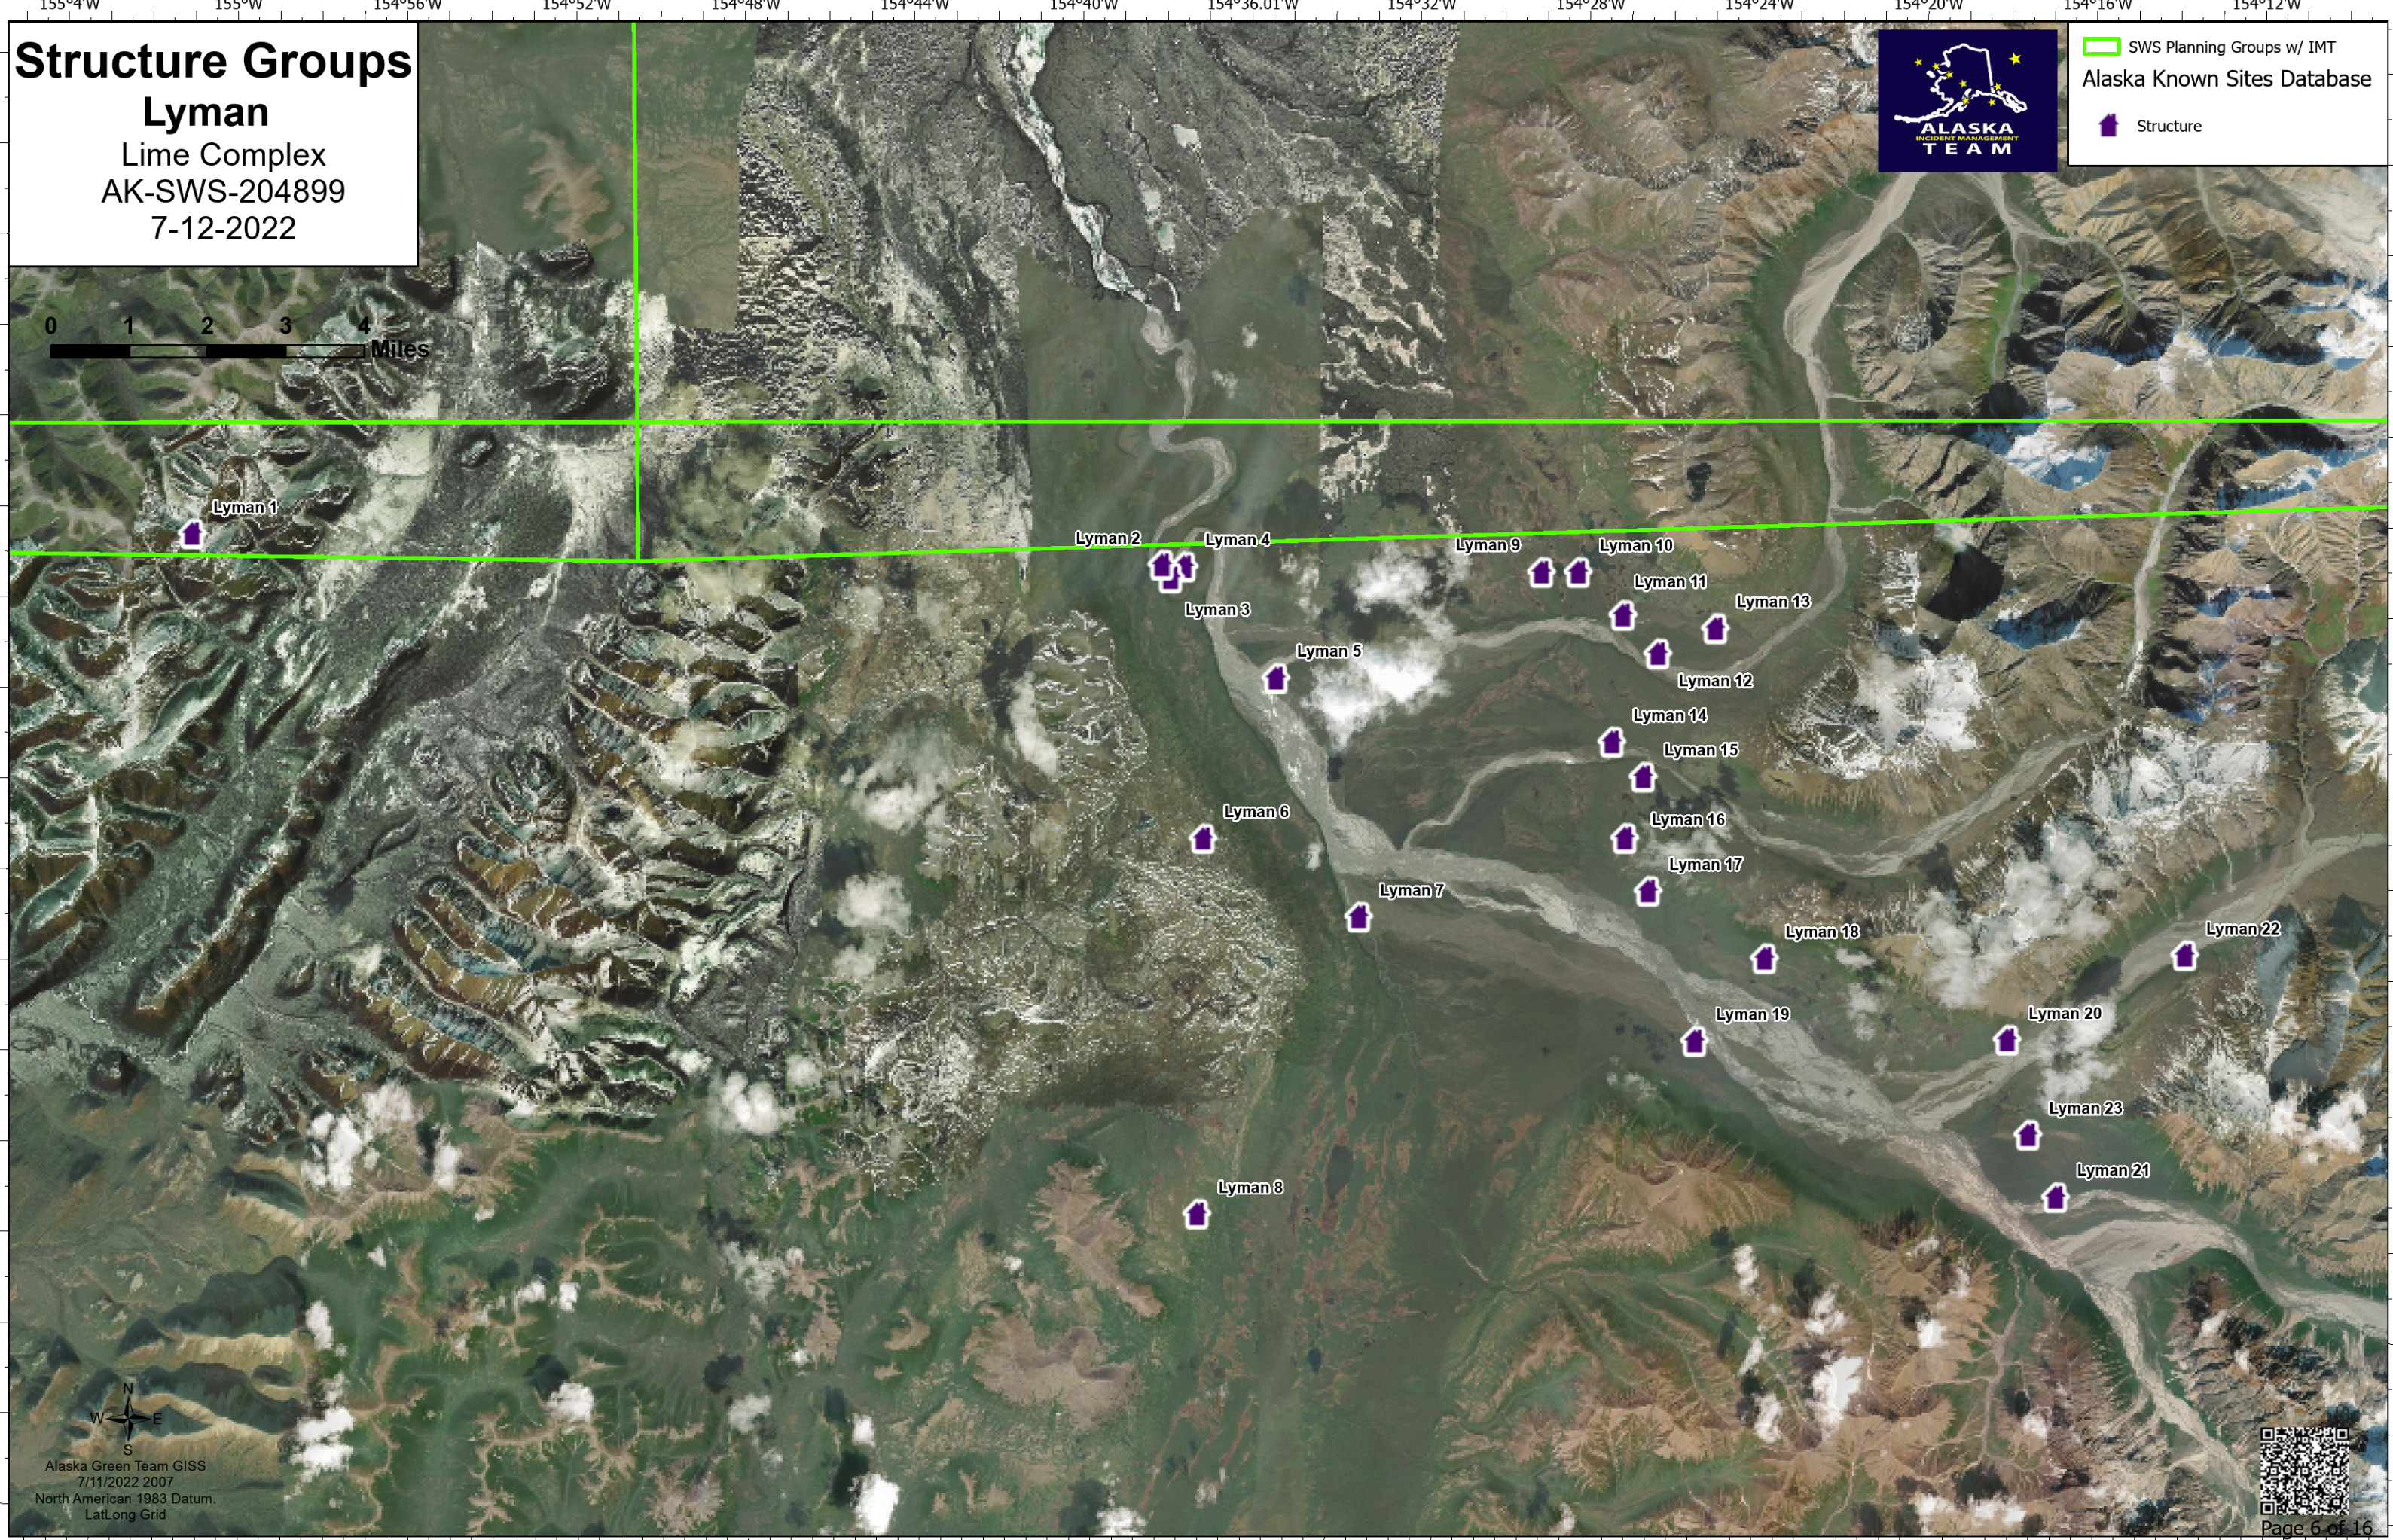

# Structure Groups

## Lyman

Lime Complex  
AK-SWS-204899  
7-12-2022

SWS Planning Groups w/ IMT  
Alaska Known Sites Database  
Structure

Alaska Green Team GISS  
7/11/2022 2007  
North American 1983 Datum.  
Lat/Long Grid