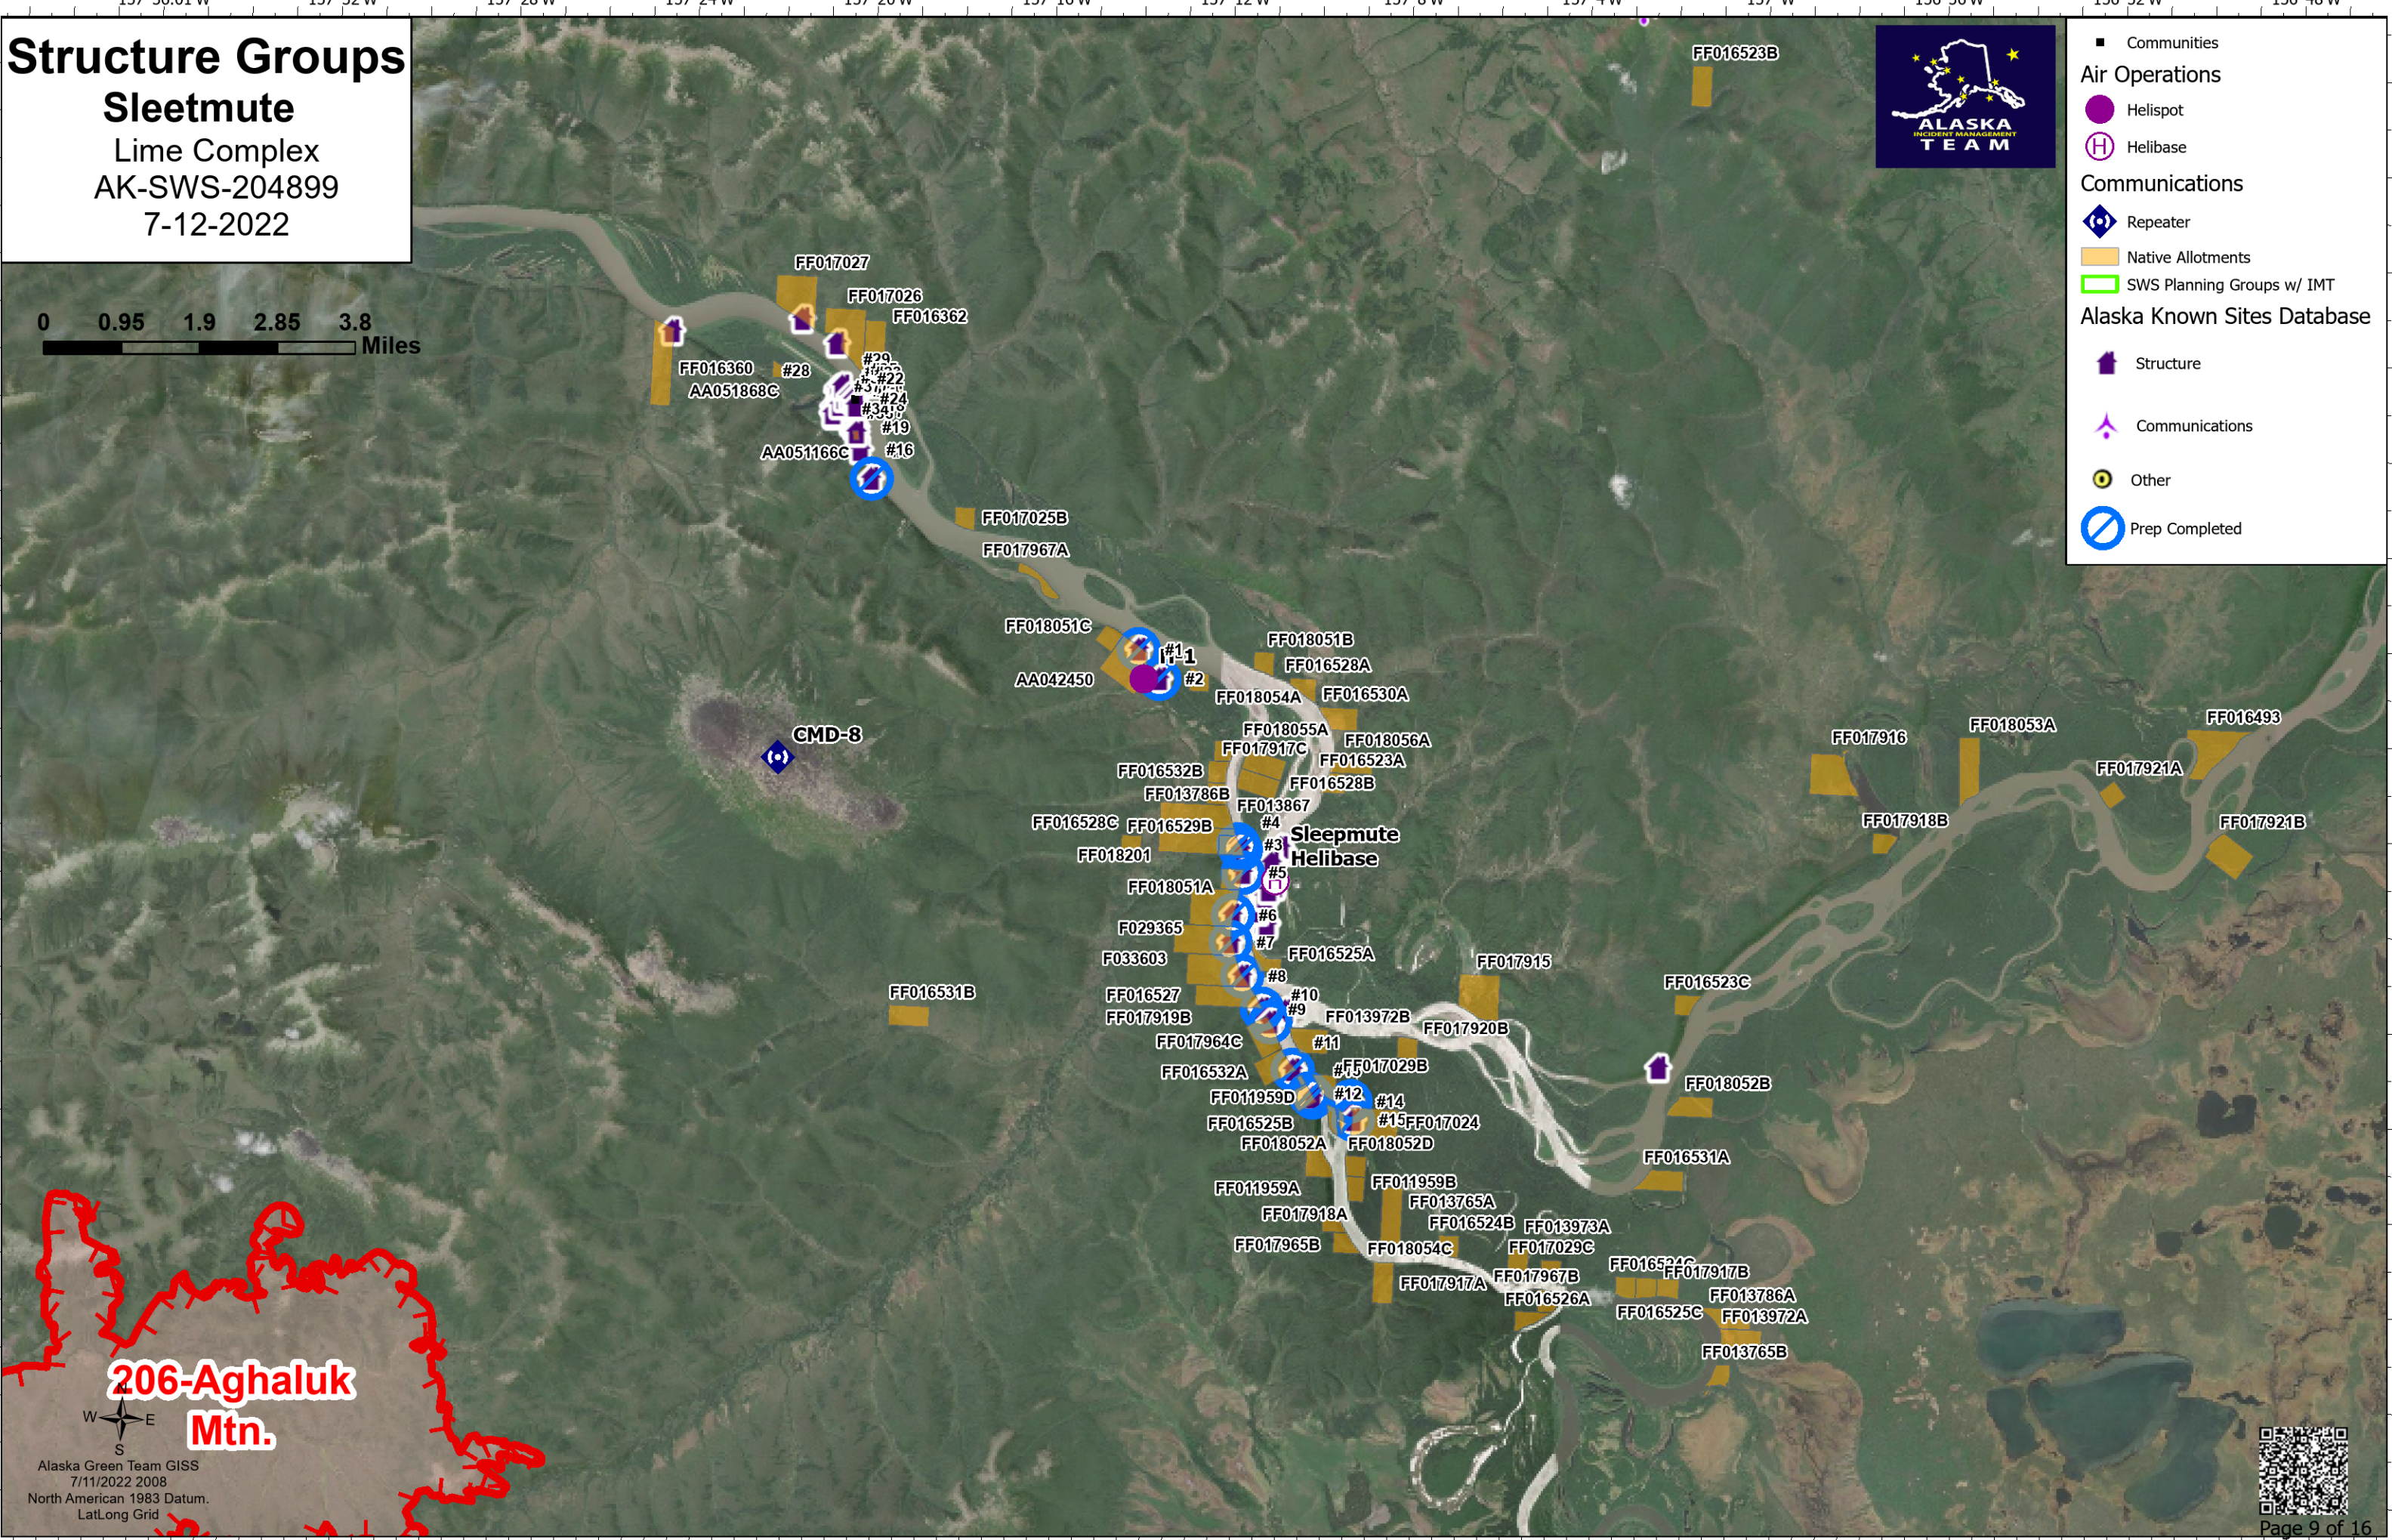

# Structure Groups

## Sleetmute

Lime Complex  
AK-SWS-204899  
7-12-2022

- Communities
- Air Operations**
  - Helispot
  - ⊕ Helibase
- Communications**
  - ⬢ Repeater
  - Native Allotments
  - ▭ SWS Planning Groups w/ IMT
- Alaska Known Sites Database**
  - 🏠 Structure
  - ✳ Communications
  - ⦿ Other
  - ⊘ Prep Completed

**206-Aghaluk Mtn.**

Alaska Green Team GISS  
7/11/2022 2008  
North American 1983 Datum.  
Lat/Long Grid