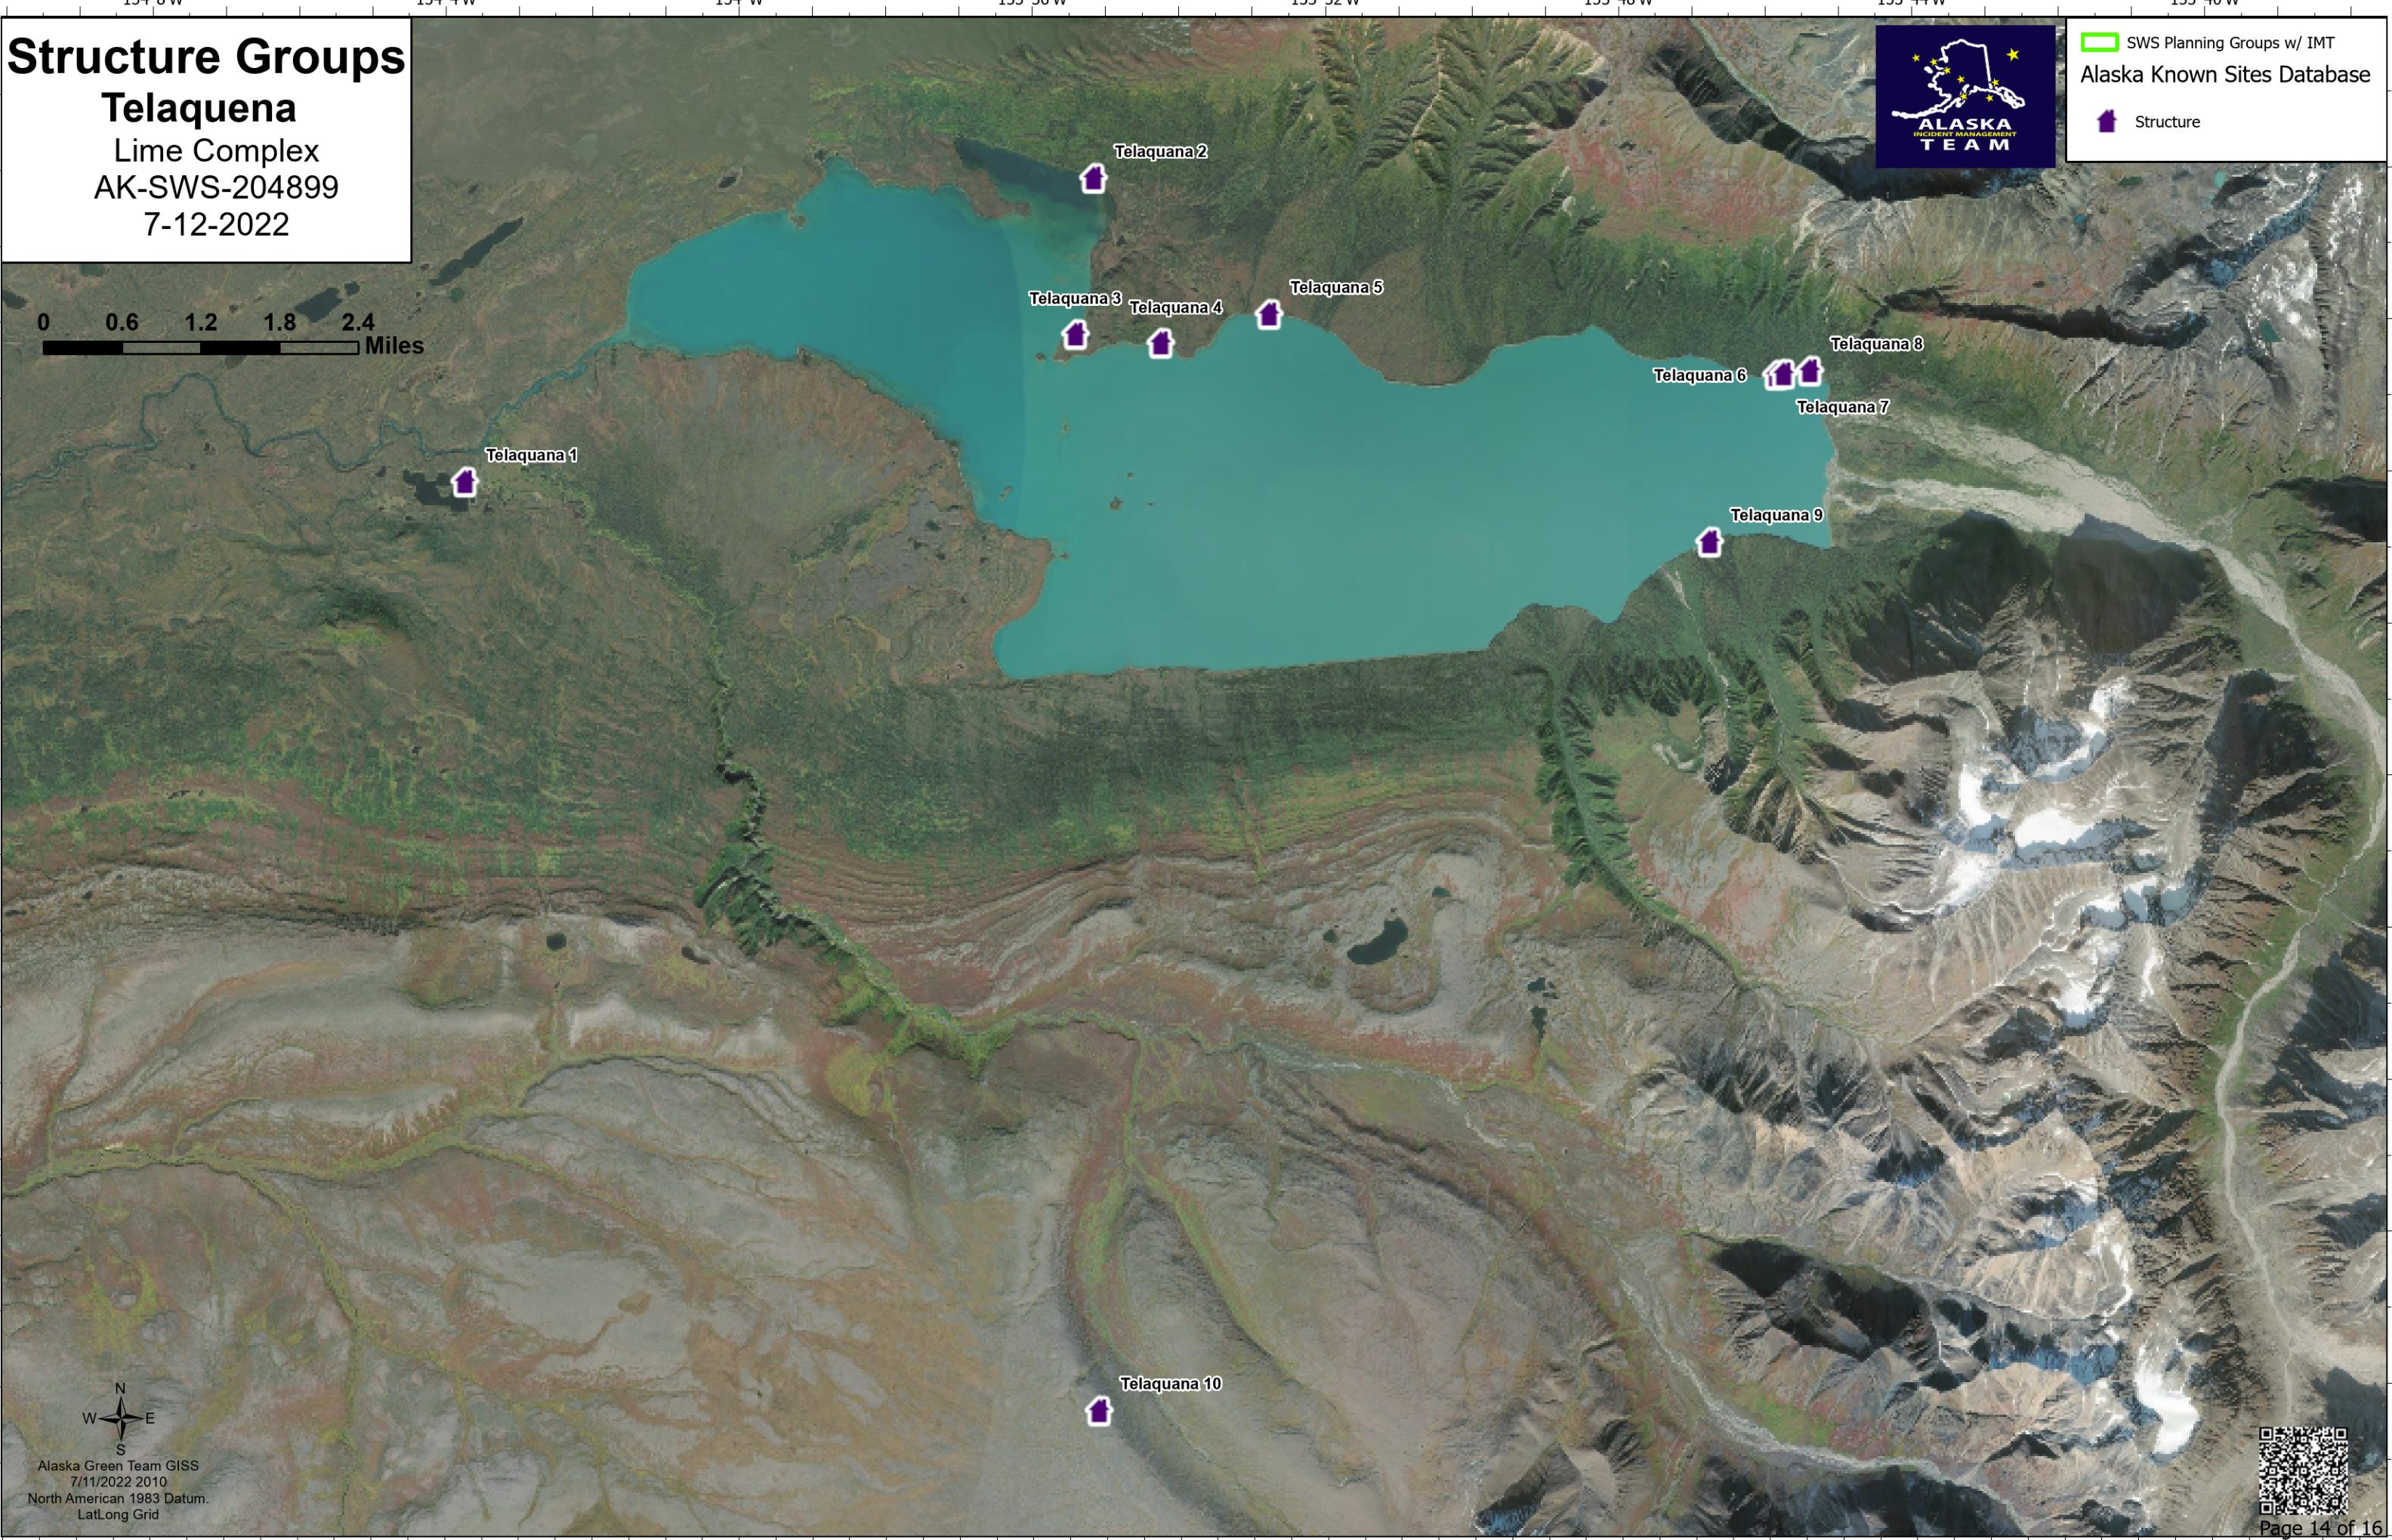

Structure Groups

Telaquana
Lime Complex
AK-SWS-204899
7-12-2022

 SWS Planning Groups w/ IMT
Alaska Known Sites Database

 Structure

Alaska Green Team GISS
7/11/2022 2010
North American 1983 Datum.
LatLong Grid