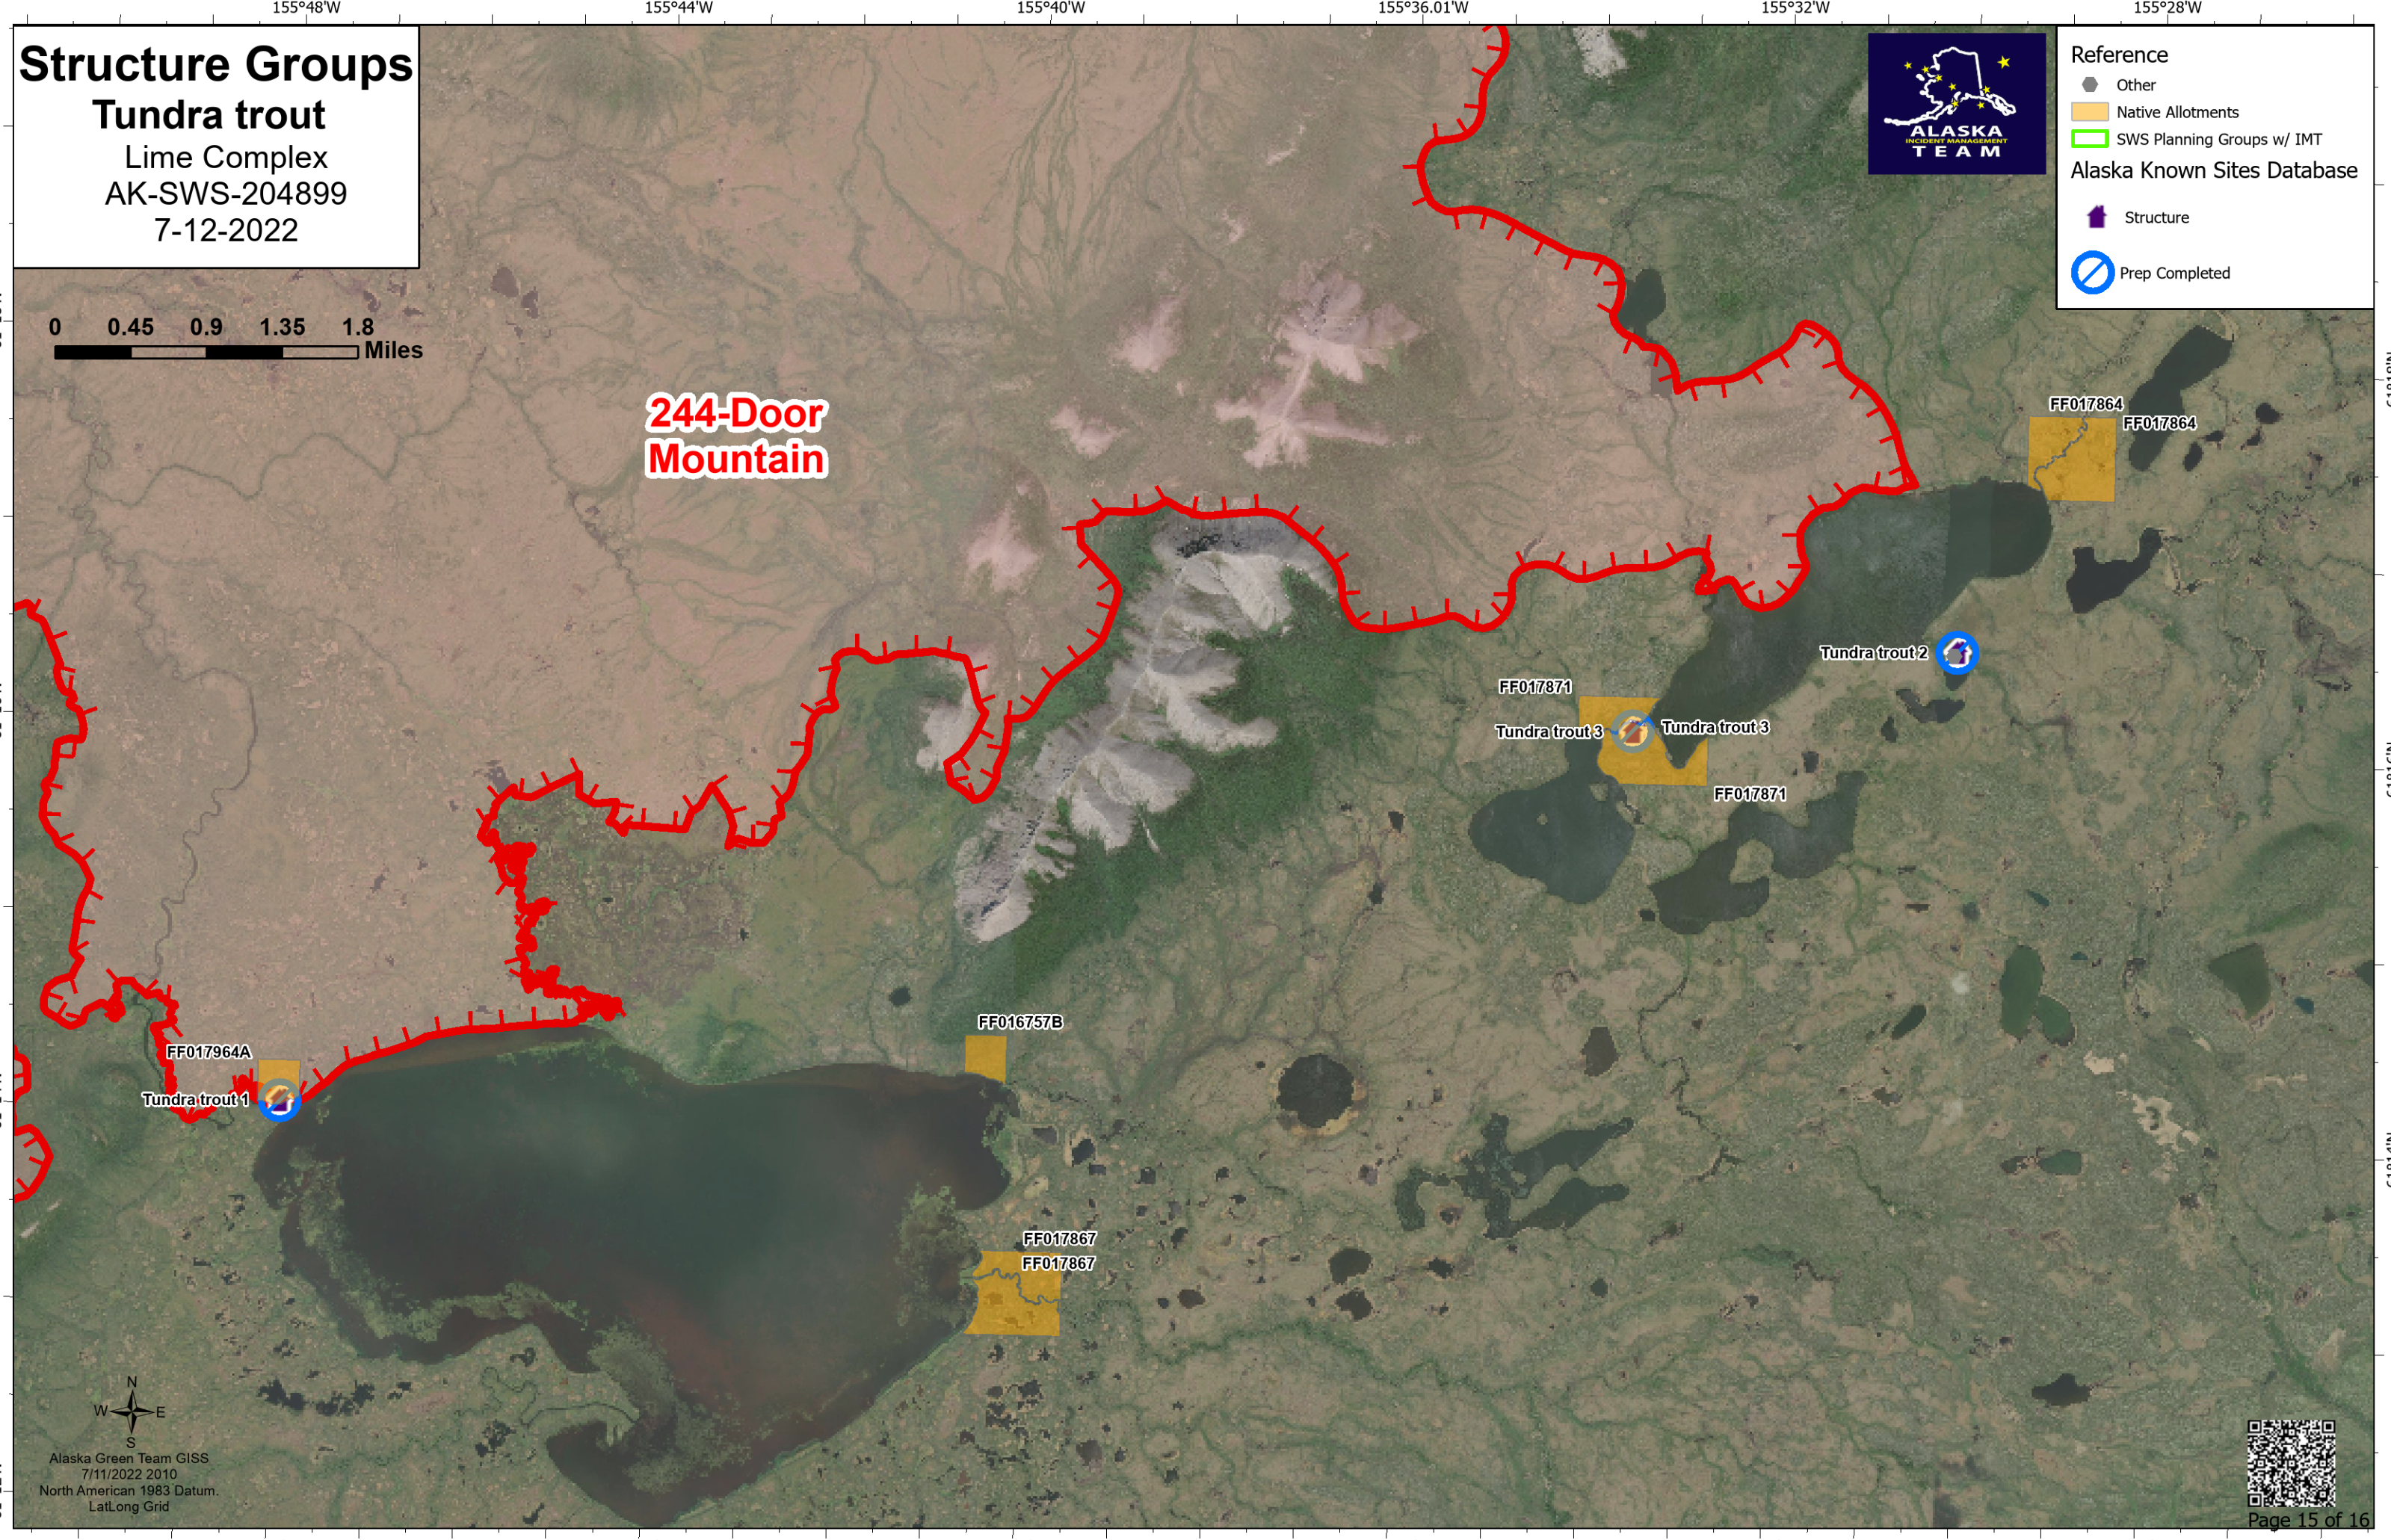

Structure Groups

Tundra trout

Lime Complex
AK-SWS-204899
7-12-2022

Reference

- Other
- Native Allotments
- SWS Planning Groups w/ IMT

Alaska Known Sites Database

- Structure
- Prep Completed

244-Door Mountain

Alaska Green Team GISS
7/11/2022 2010
North American 1983 Datum
LatLong Grid