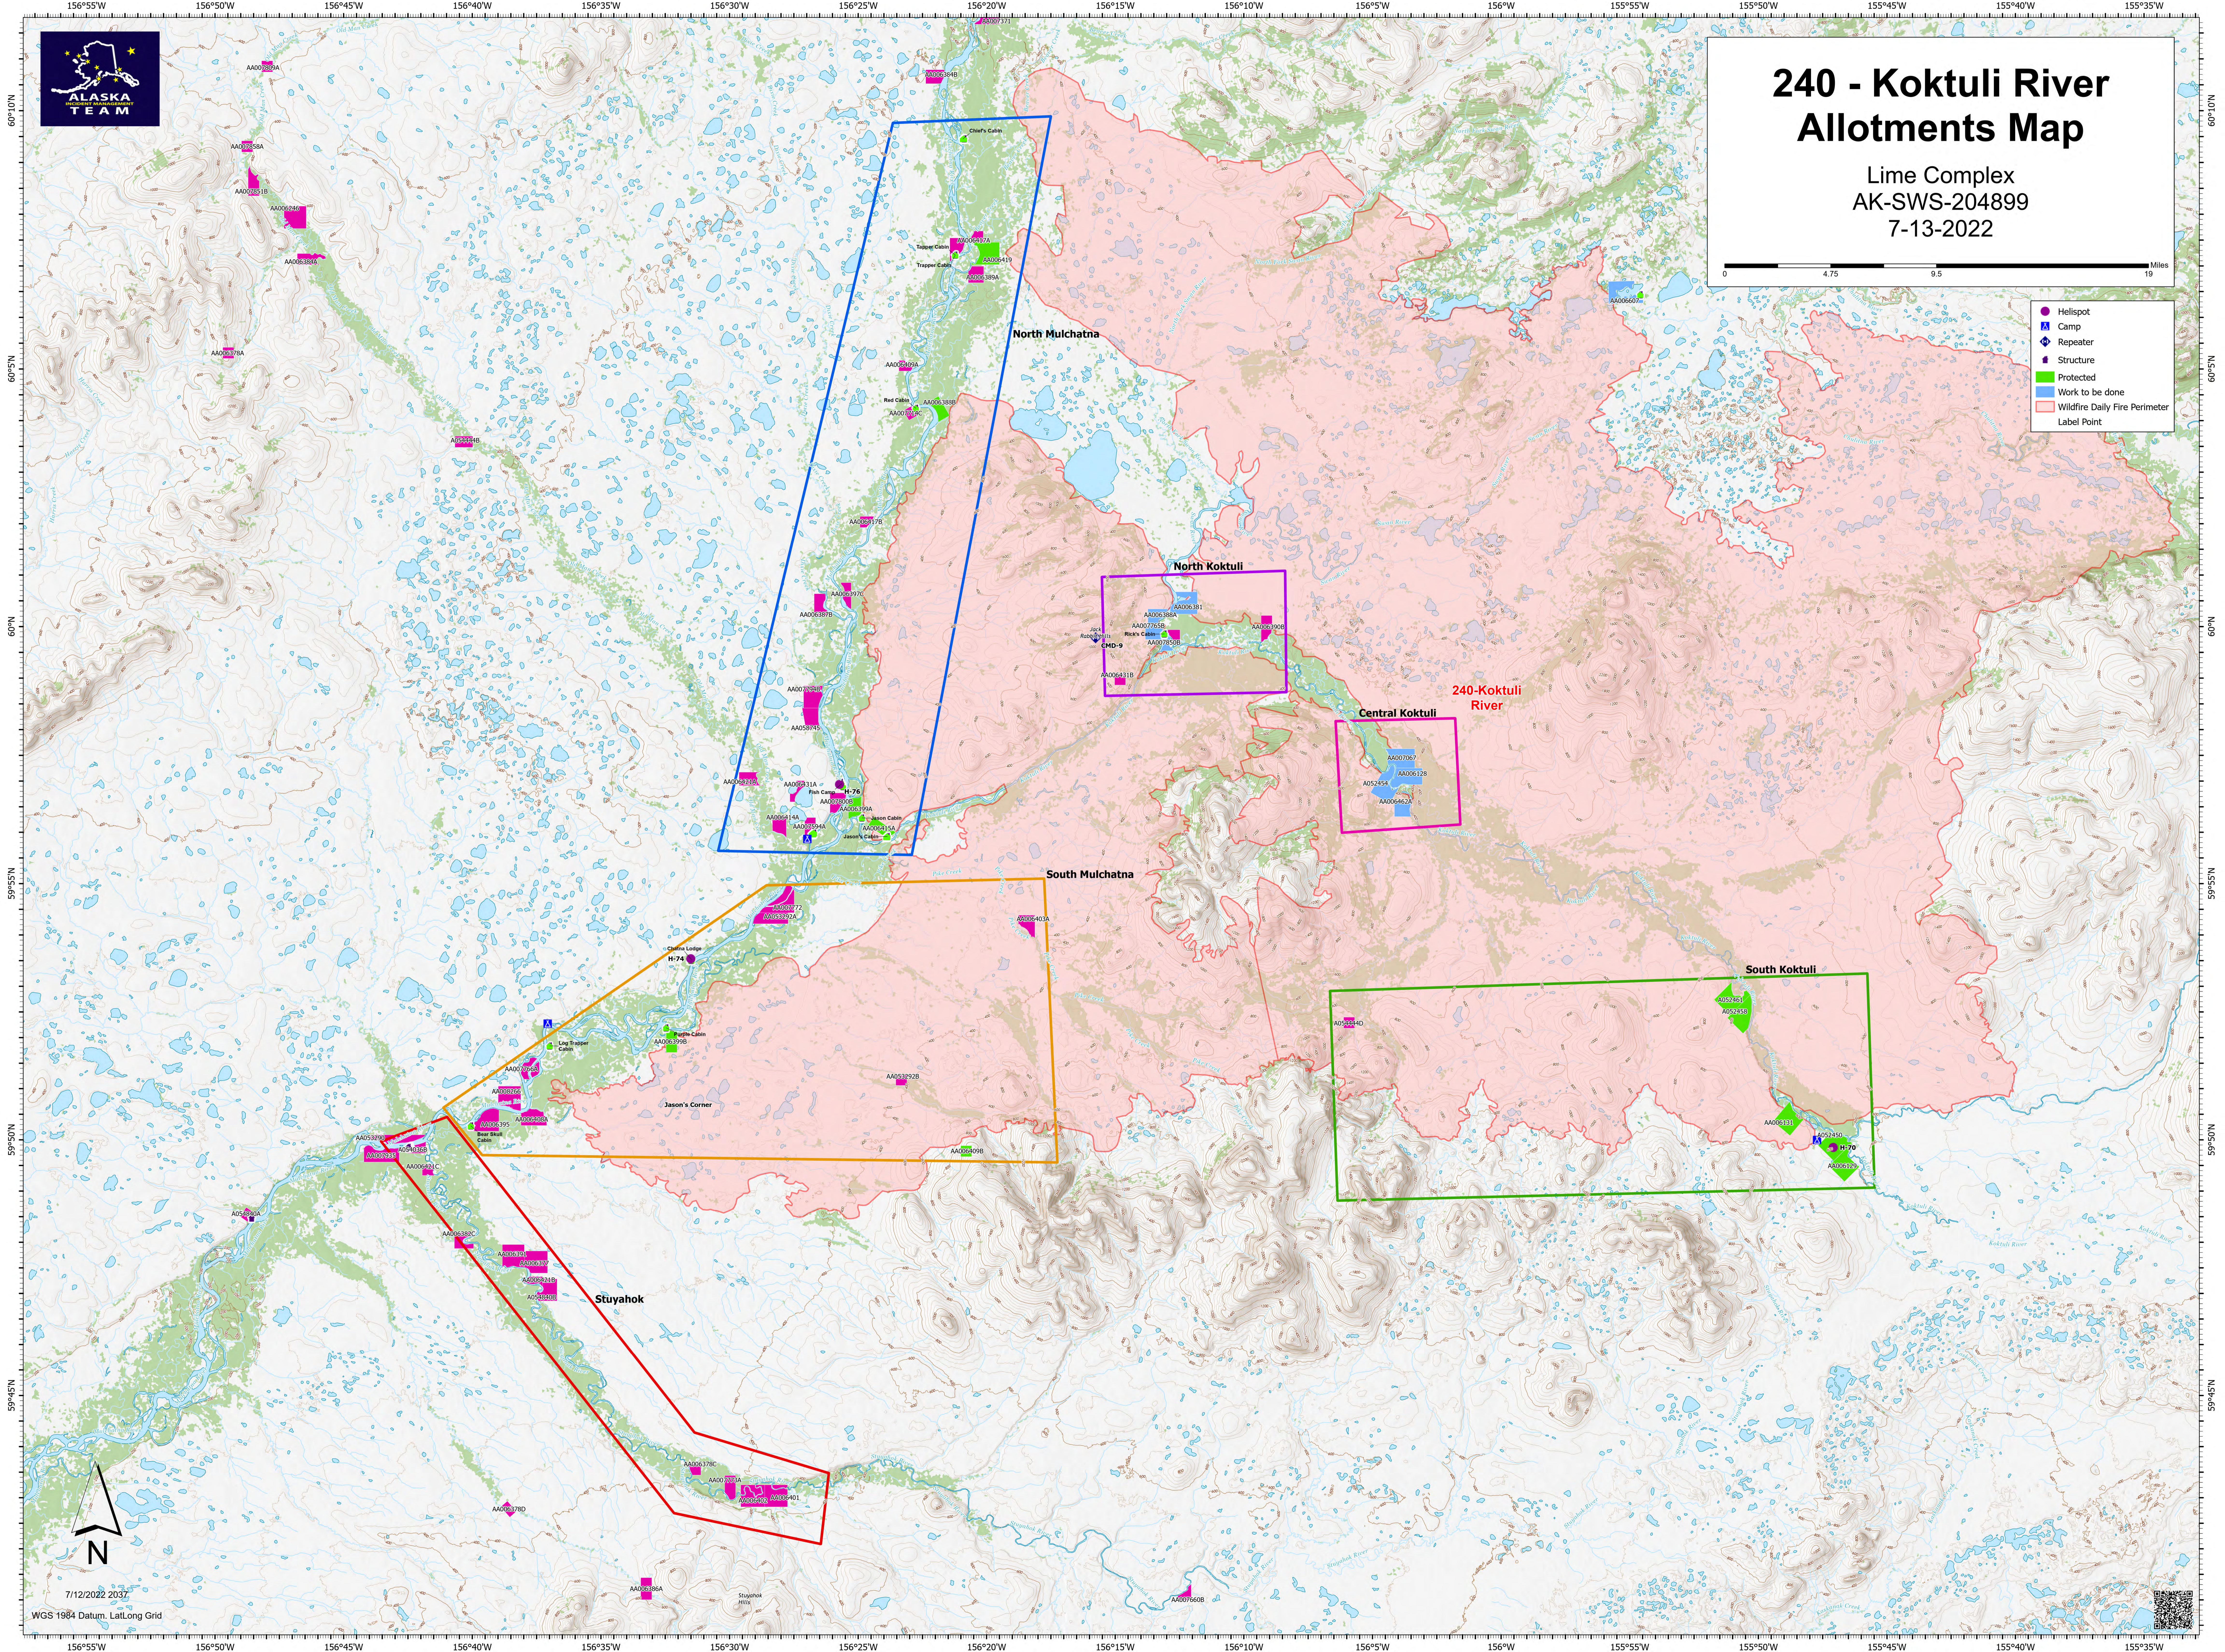

240 - Koktuli River Allotments Map

Lime Complex
AK-SWS-204899
7-13-2022

- Helispot
- ▲ Camp
- ◆ Repeater
- ◆ Structure
- Protected
- Work to be done
- Wildfire Daily Fire Perimeter
- Label Point

7/12/2022 2037
WGS 1984 Datum, LatLong Grid