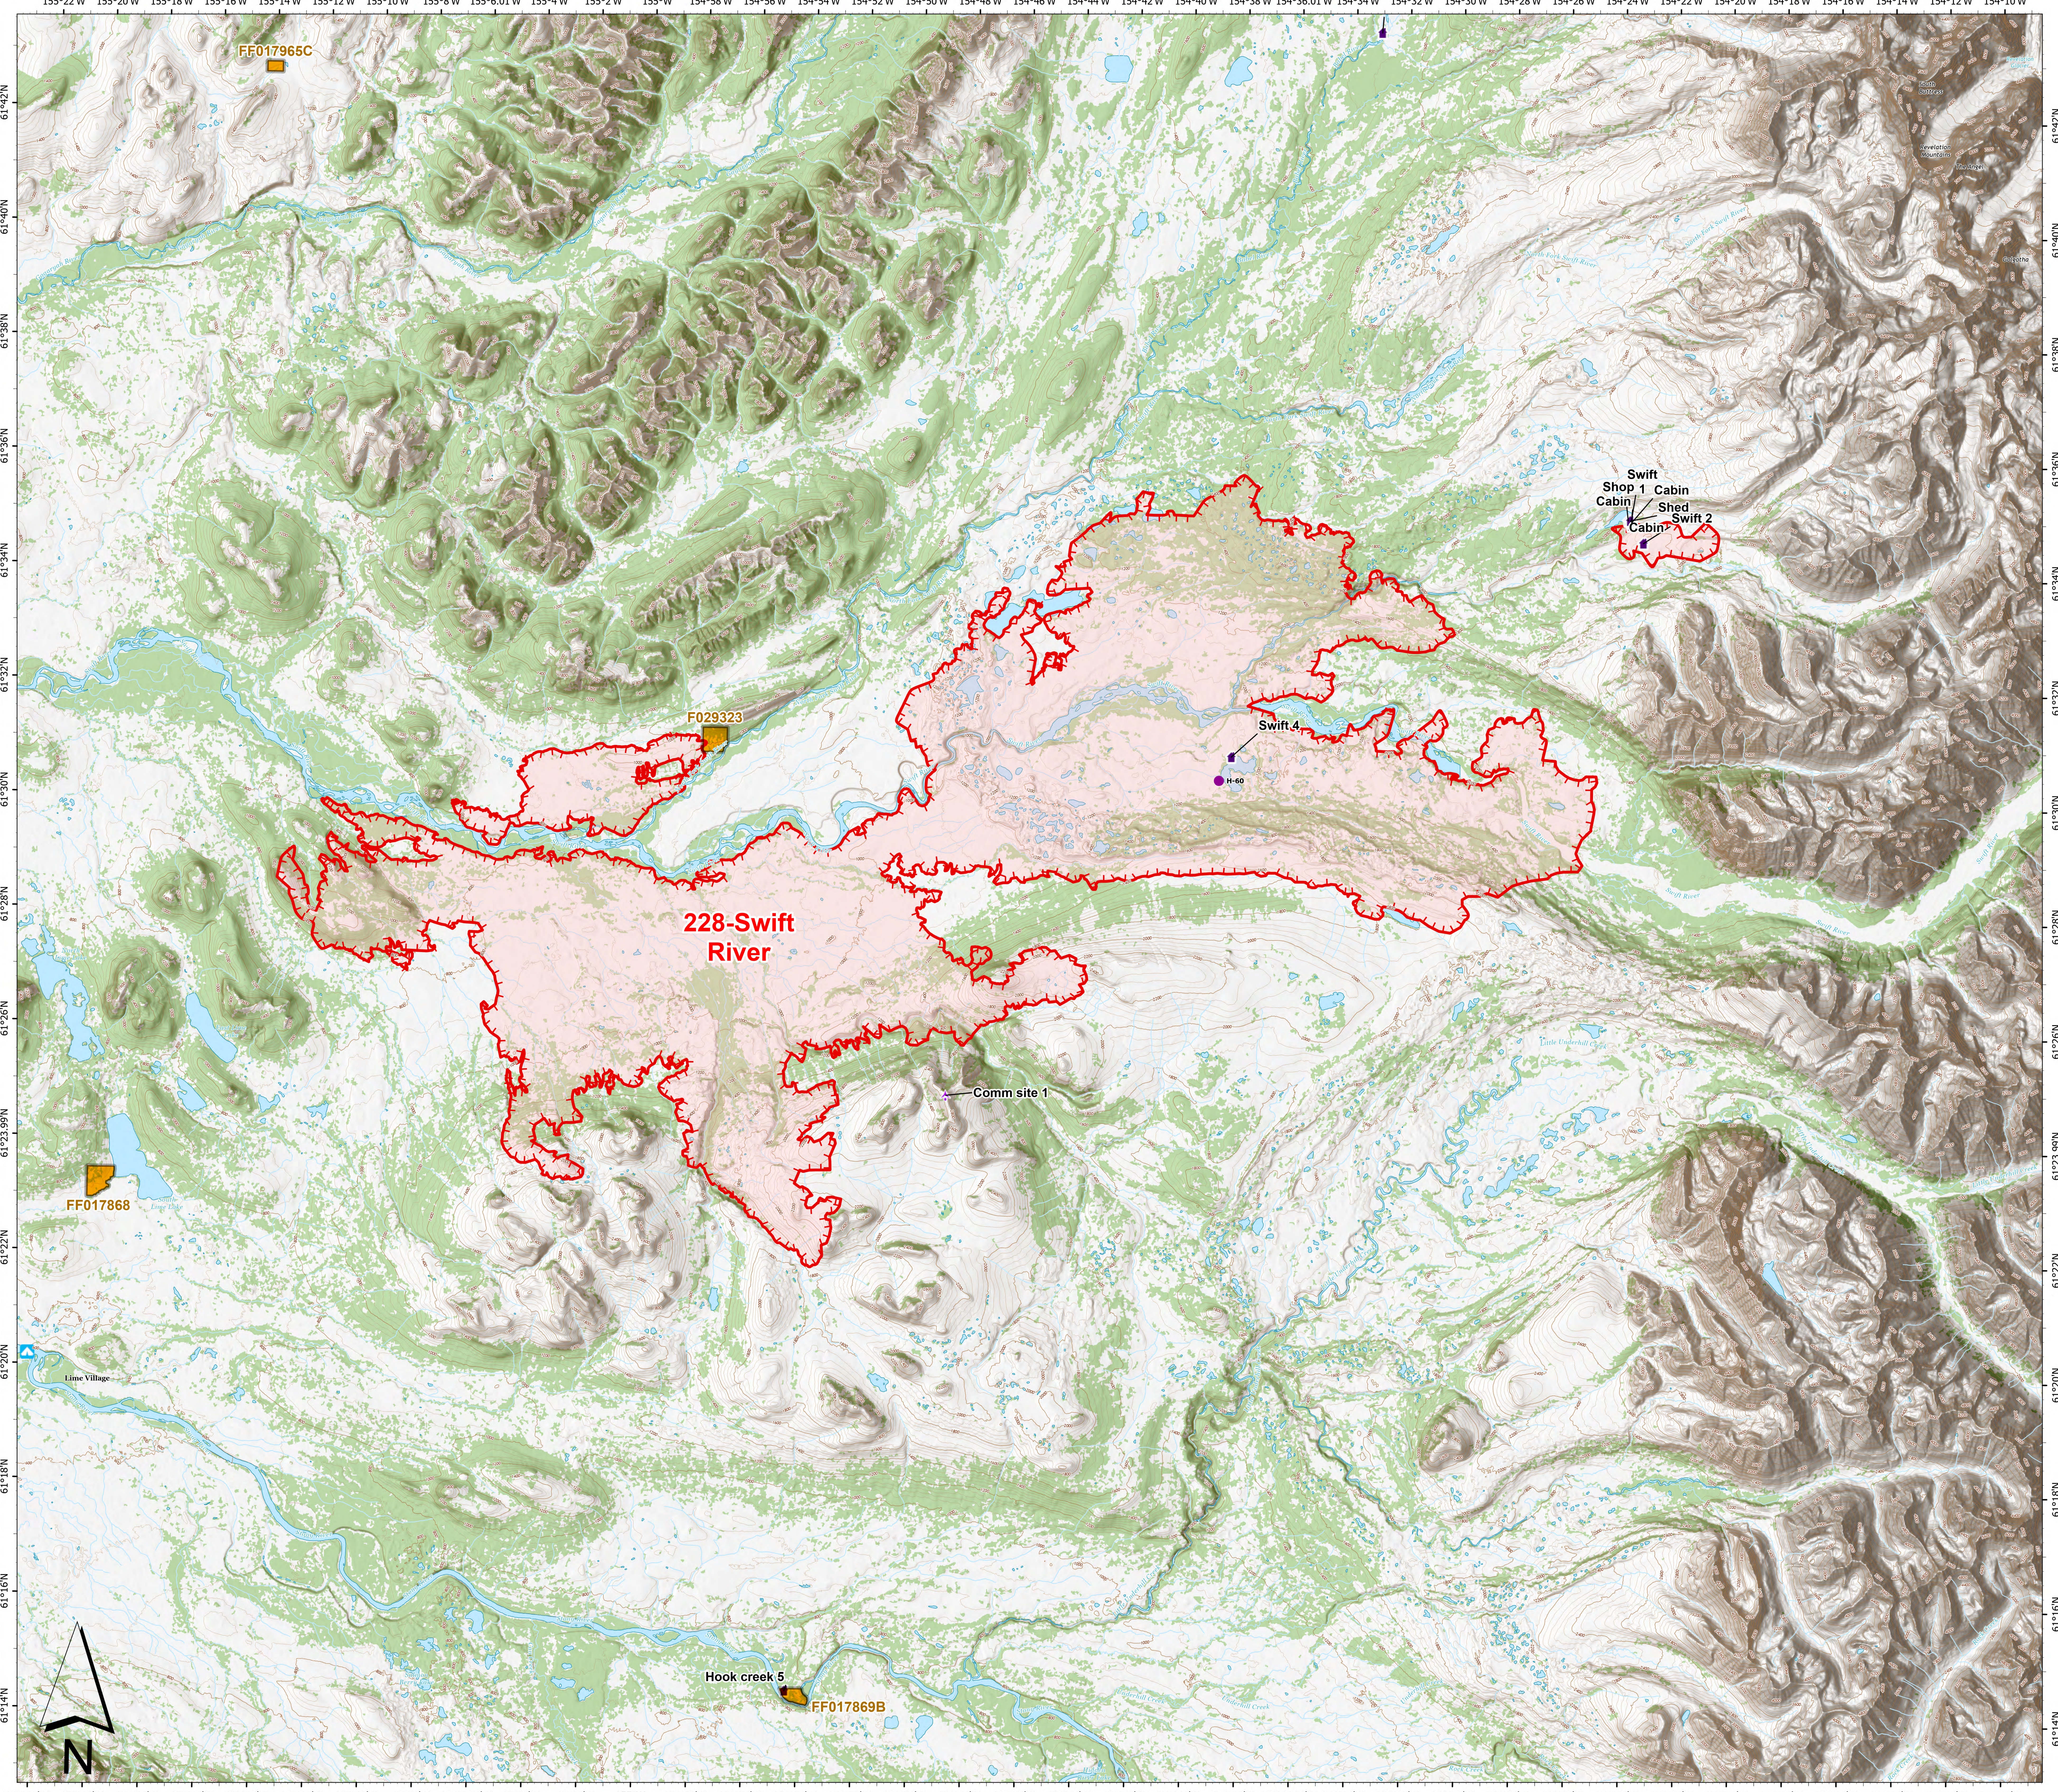

Operations Map 228-Swift River

Lime Complex
AK-SWS-204899
7-13-2022

- Structure
- Camp
- Communications
- Helispot
- Native Allotments
- SWS Planning Groups w/ IMT
- Uncontained
- Wildfire Daily Fire Perimeter
- LandCover_Woodland

7/12/2022 2037
Satellite Imagery
North American 1983 Datum, LatLong Grid