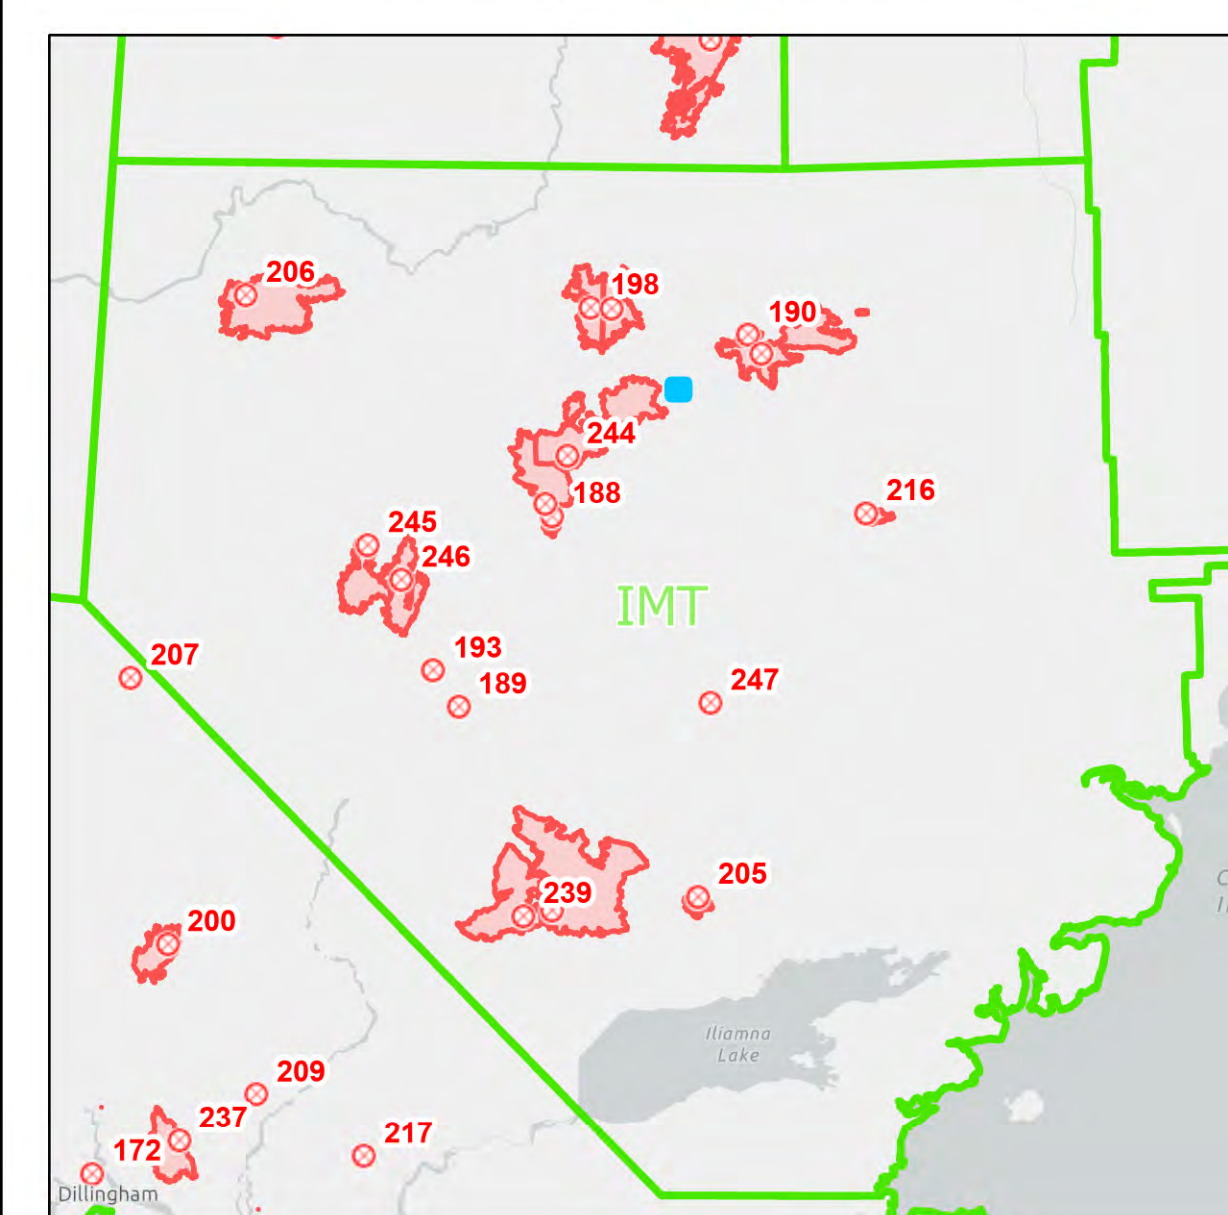

Operations Map Lime Village

Lime Complex
AK-SWS-204899
7-13-2022

- Communities
- Structure
- Camp
- Communications
- Other
- Mobile Weather Unit
- Internet Access
- Hazard
- Native Allotments
- SWS Planning Groups w/ IMT
- Completed Mixed Construction Line
- Access or Improved Road
- Other
- Contained
- Uncontained
- Wildfire Daily Fire Perimeter
- LandCover_Woodland

7/12/2022 2037
Satellite Imagery
North American 1983 Datum, LatLong Grid

**244-Door
Mountain**

FF017872

- Lime 30
- Lime 29
- Lime 28
- Lime 27
- Lime 26
- Lime 25
- Lime 24
- Lime 23
- Lime 22
- Lime 21
- Lime 20
- Lime 19
- Lime 18
- Lime 17
- Lime 16
- Lime 15
- Lime 14
- Lime 13
- Lime 12
- Lime 11
- Lime 10
- Lime 9
- Lime 8
- Lime 7
- Lime 6
- Lime 5
- Lime 4
- Lime 3
- Lime 2
- Lime 1

Miles

0

1

155°28'W

155°26'W

61°22'N

61°22'N