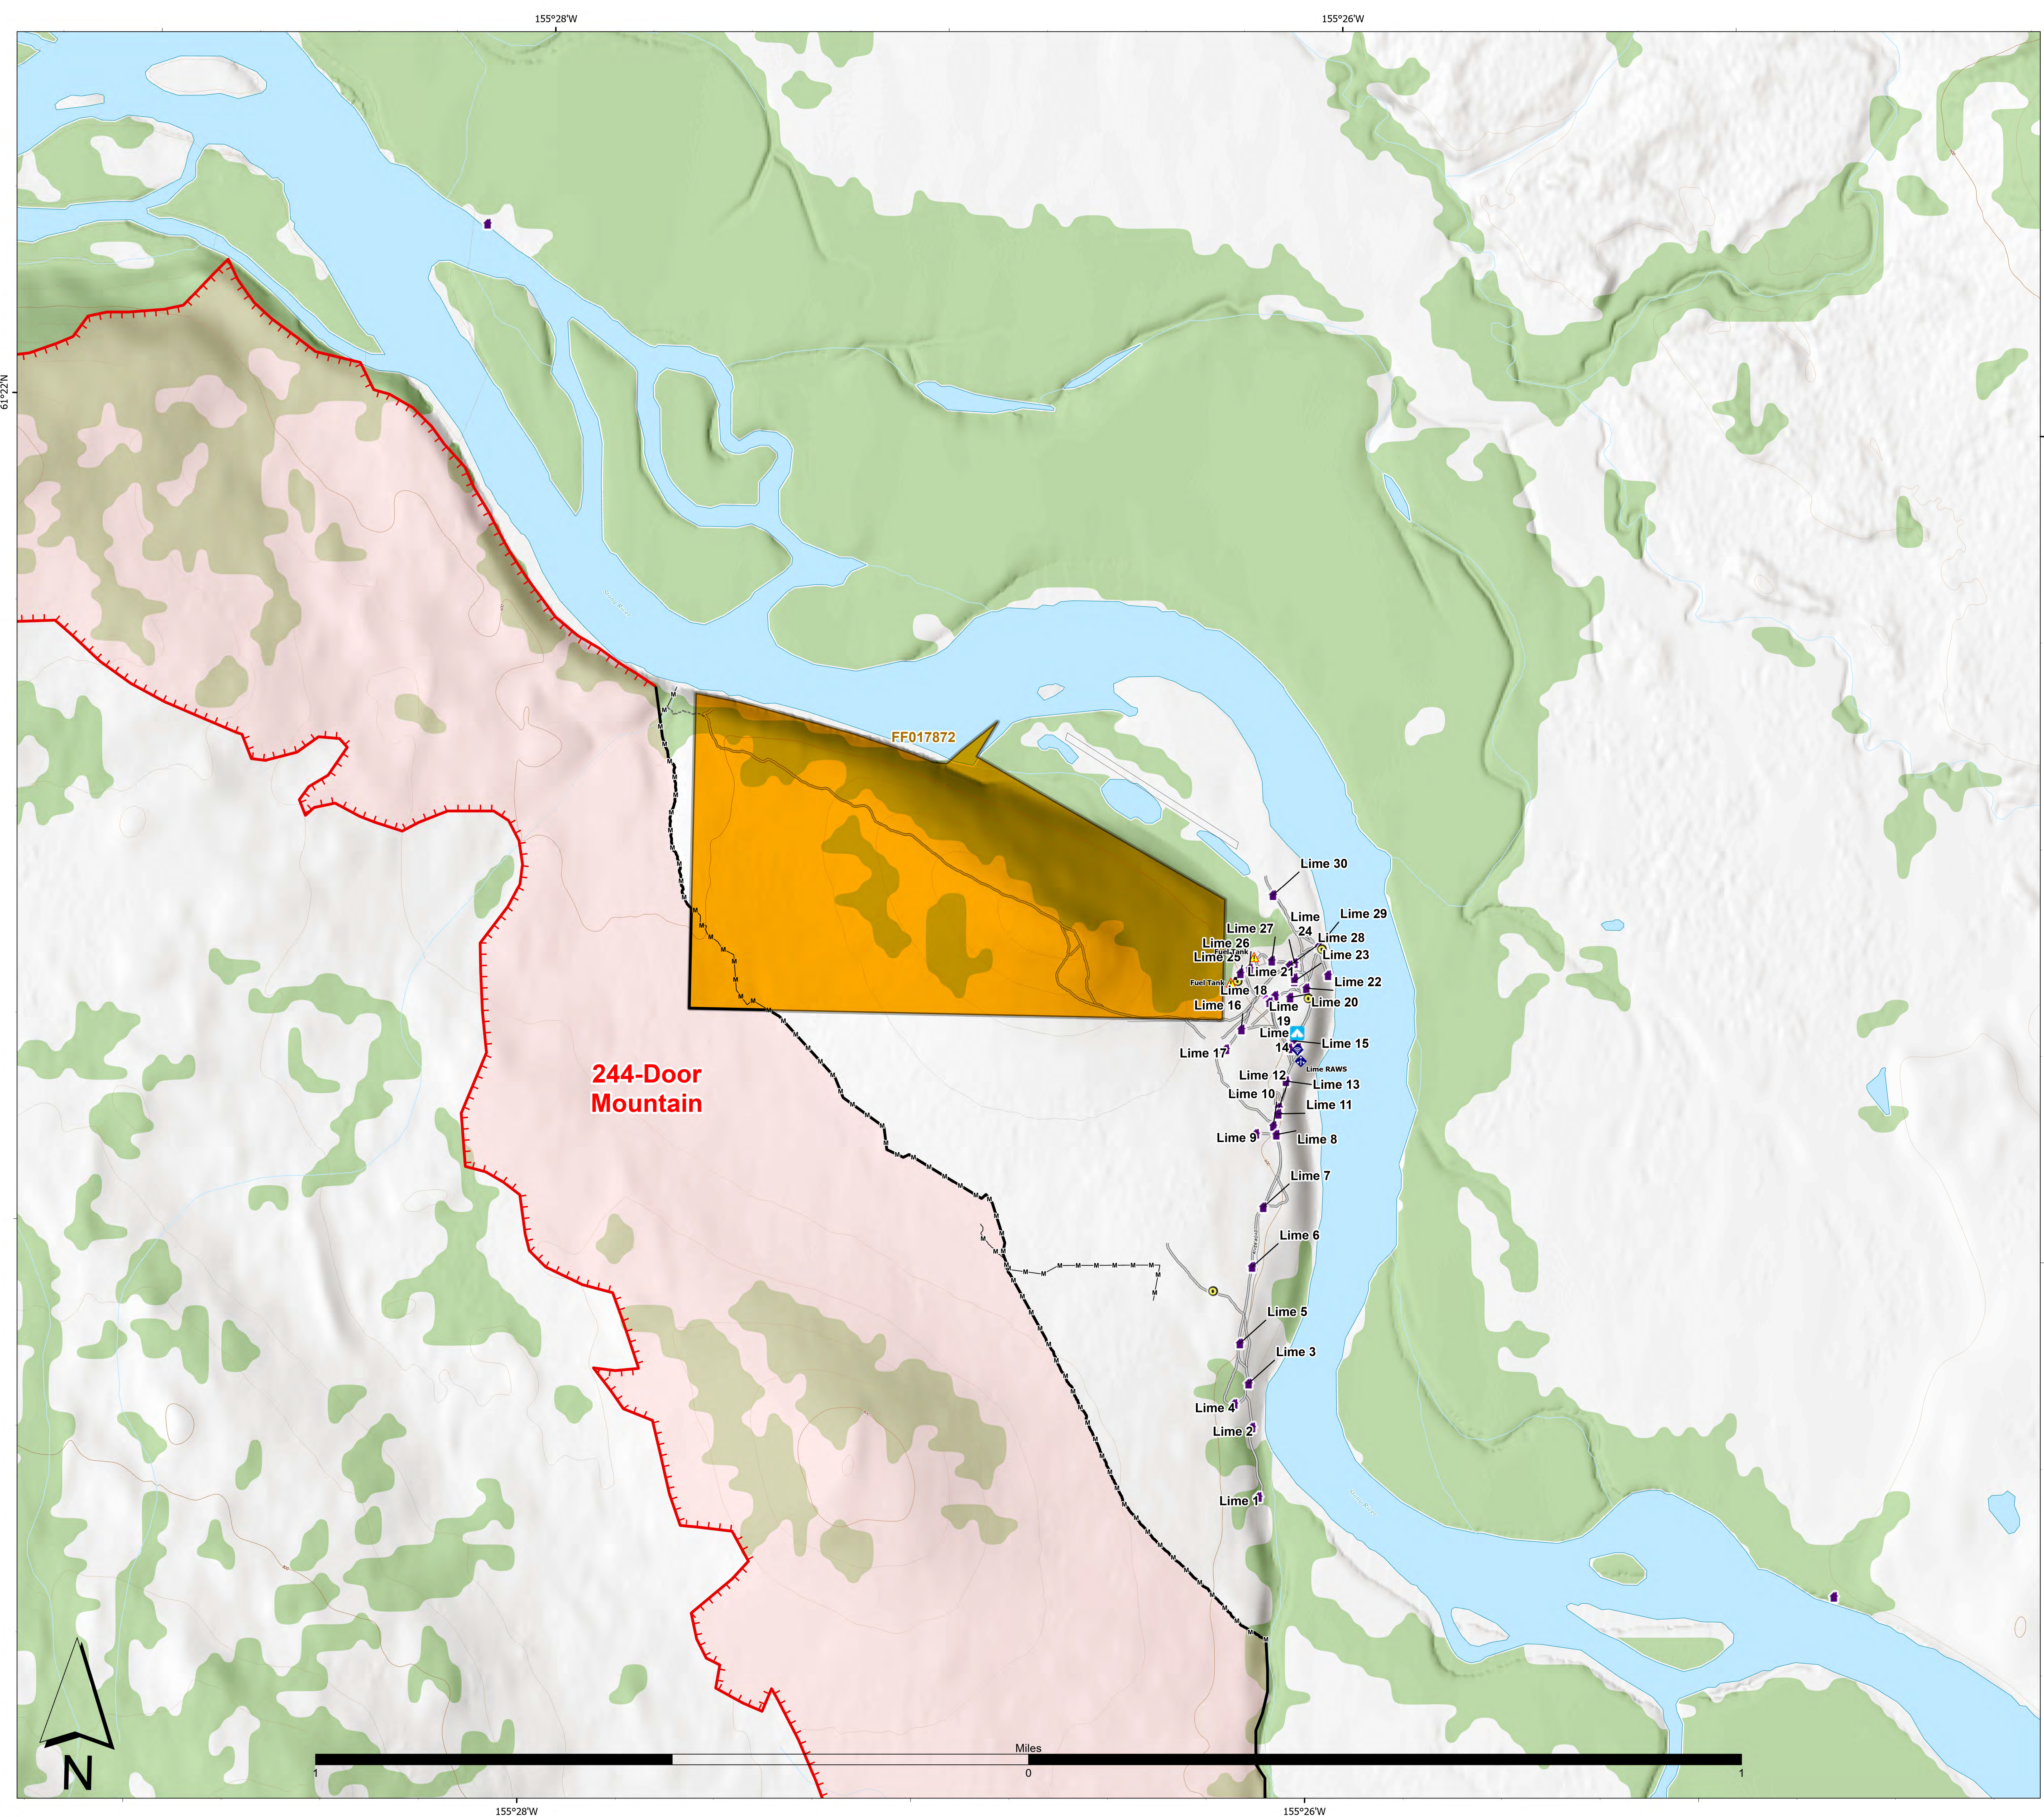

Operations Map Lime Village

Lime Complex
AK-SWS-204899
7-13-2022

- Communities
- Structure
- Camp
- Communications
- Other
- Mobile Weather Unit
- Internet Access
- Hazard
- Native Allotments
- SWS Planning Groups w/ IMT
- Completed Mixed Construction Line
- Access or Improved Road
- Other
- Contained
- Uncontained
- Wildfire Daily Fire Perimeter
- LandCover_Woodland

7/12/2022 2037
Satellite Imagery
North American 1983 Datum, LatLong Grid

**244-Door
Mountain**

FF017872

- Lime 30
- Lime 29
- Lime 28
- Lime 27
- Lime 26
- Lime 25
- Lime 24
- Lime 23
- Lime 22
- Lime 21
- Lime 20
- Lime 19
- Lime 18
- Lime 17
- Lime 16
- Lime 15
- Lime 14
- Lime 13
- Lime 12
- Lime 11
- Lime 10
- Lime 9
- Lime 8
- Lime 7
- Lime 6
- Lime 5
- Lime 4
- Lime 3
- Lime 2
- Lime 1

Miles

0

1

155°28'W

155°26'W

61°22'N

61°22'N