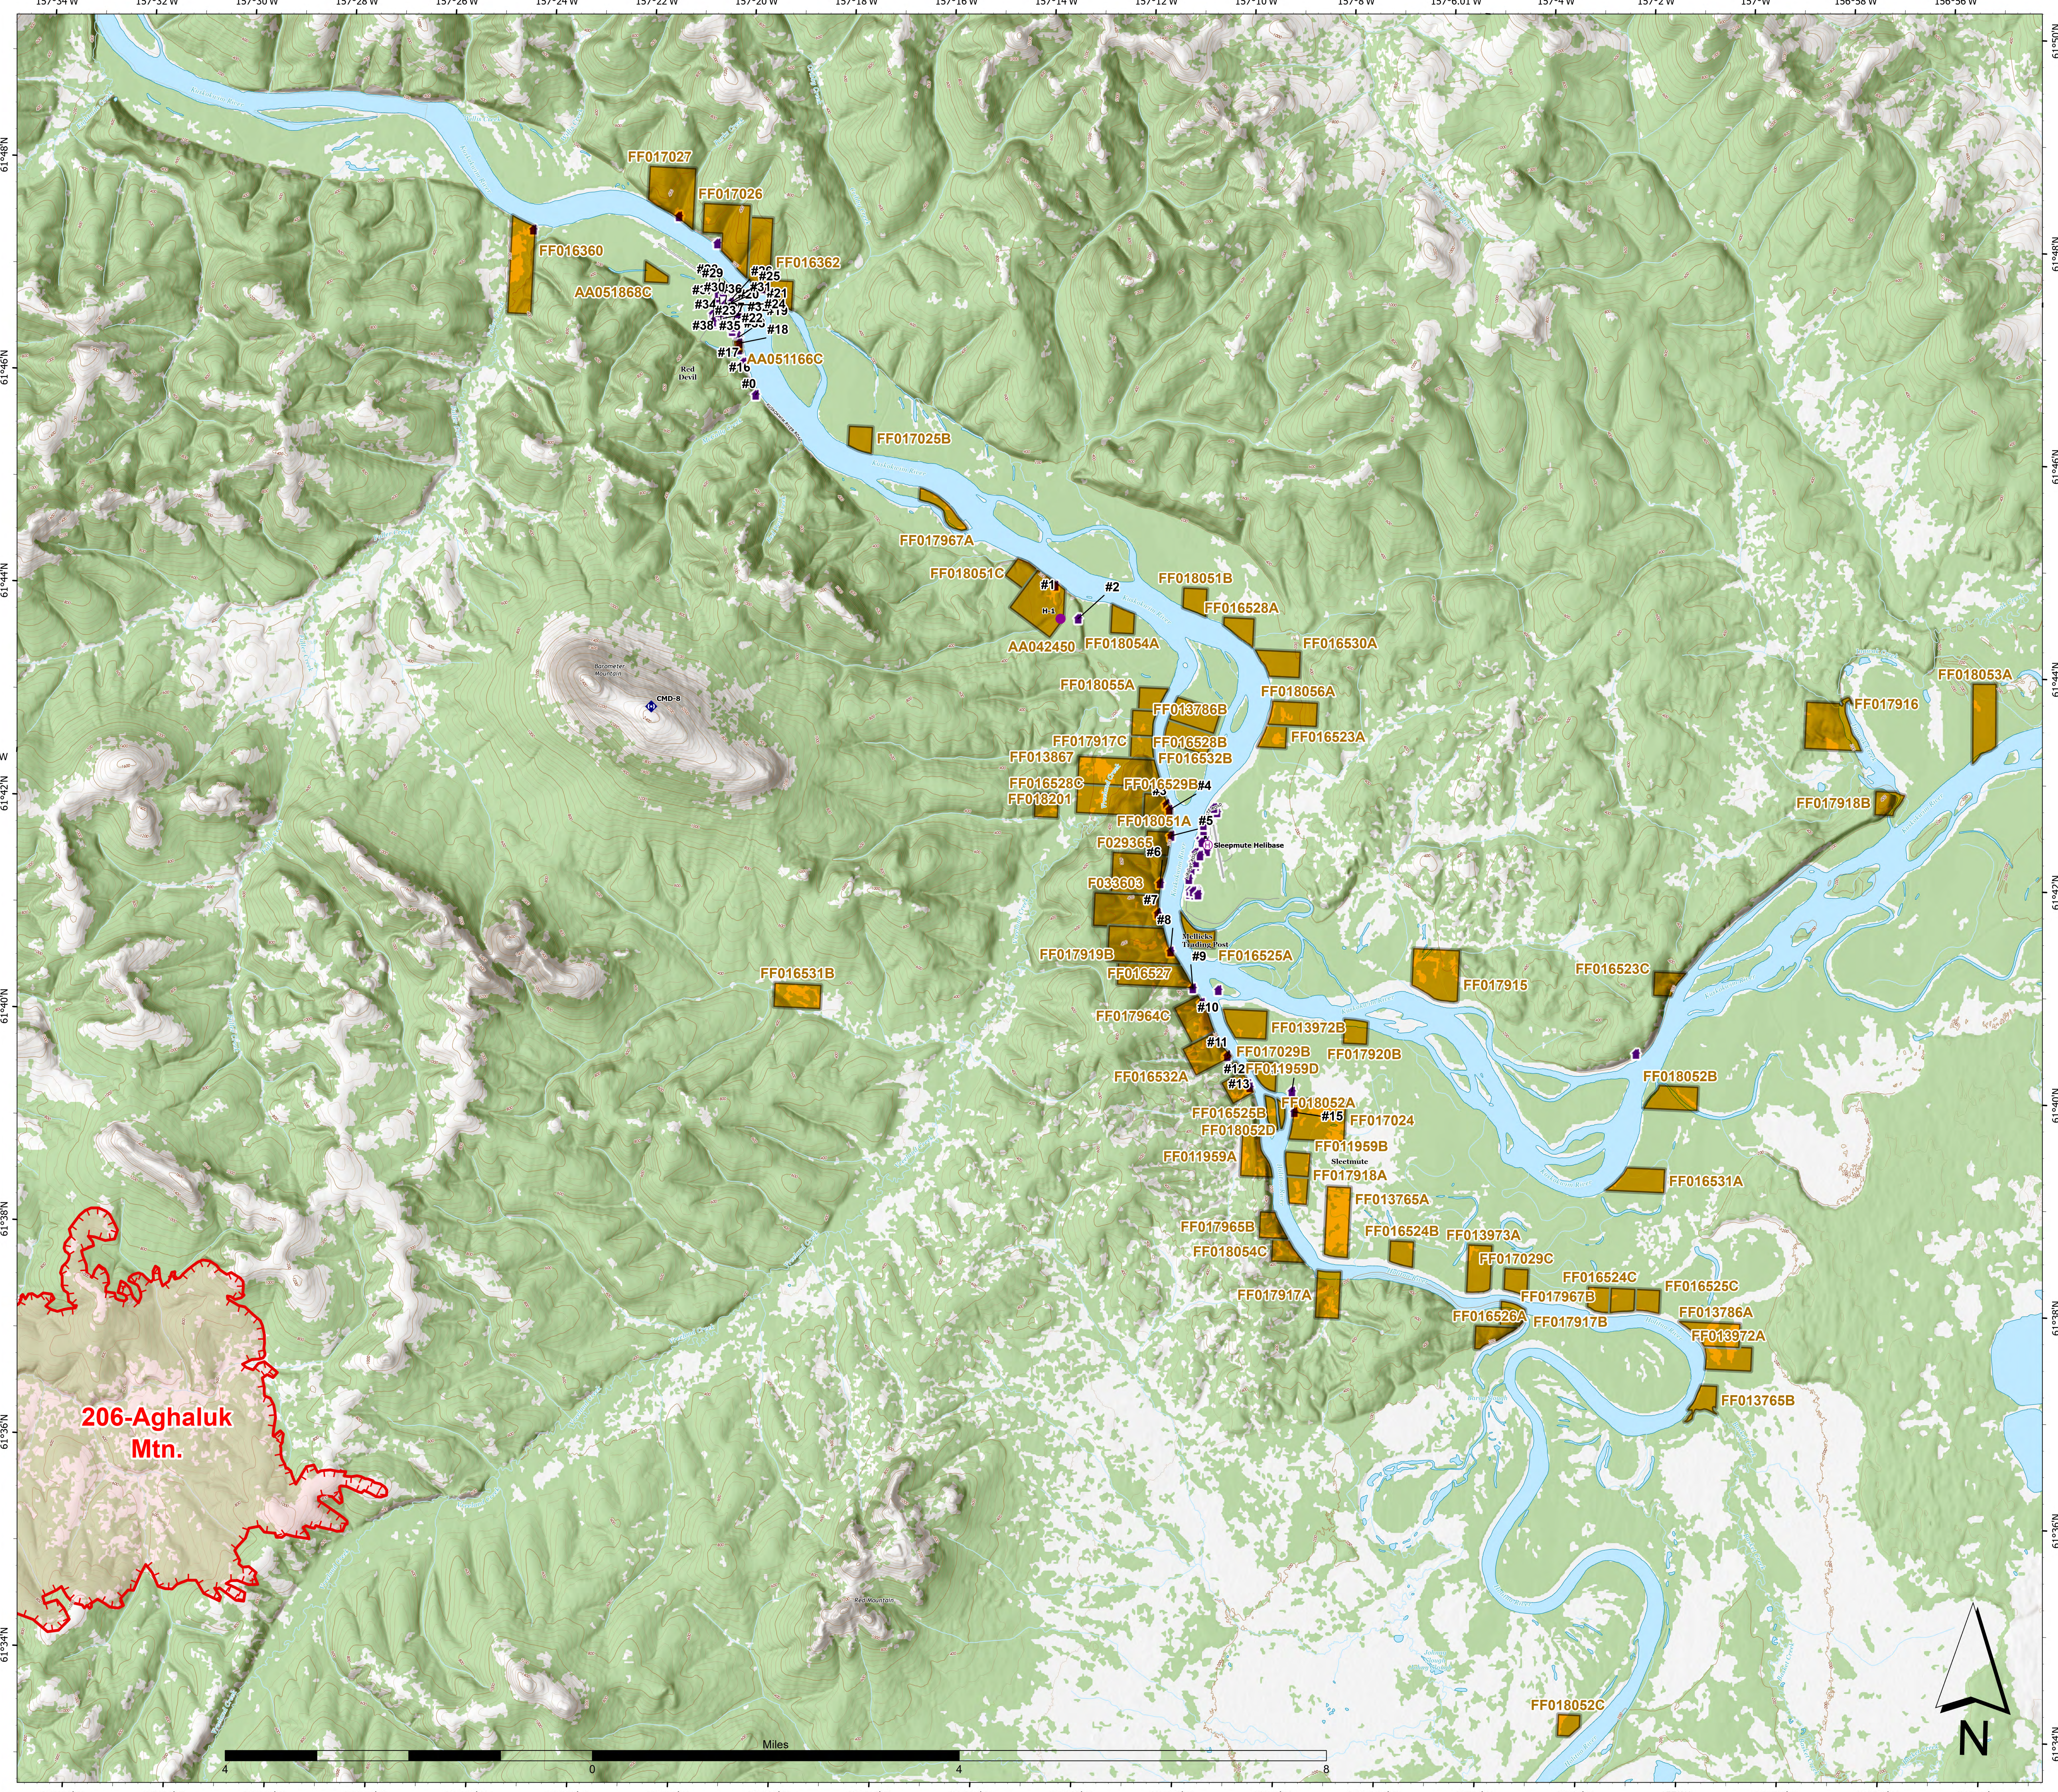

Operations Map

Red Devil/ Sleetmute

Lime Complex
AK-SWS-204899
7-13-2022

- Communities
- Structure
- Other
- Helispot
- H Helibase
- Repeater
- Native Allotments
- SWS Planning Groups w/ IMT
- Uncontained
- Wildfire Daily Fire Perimeter
- LandCover_Woodland

**206-Aghaluk
Mtn.**

Miles