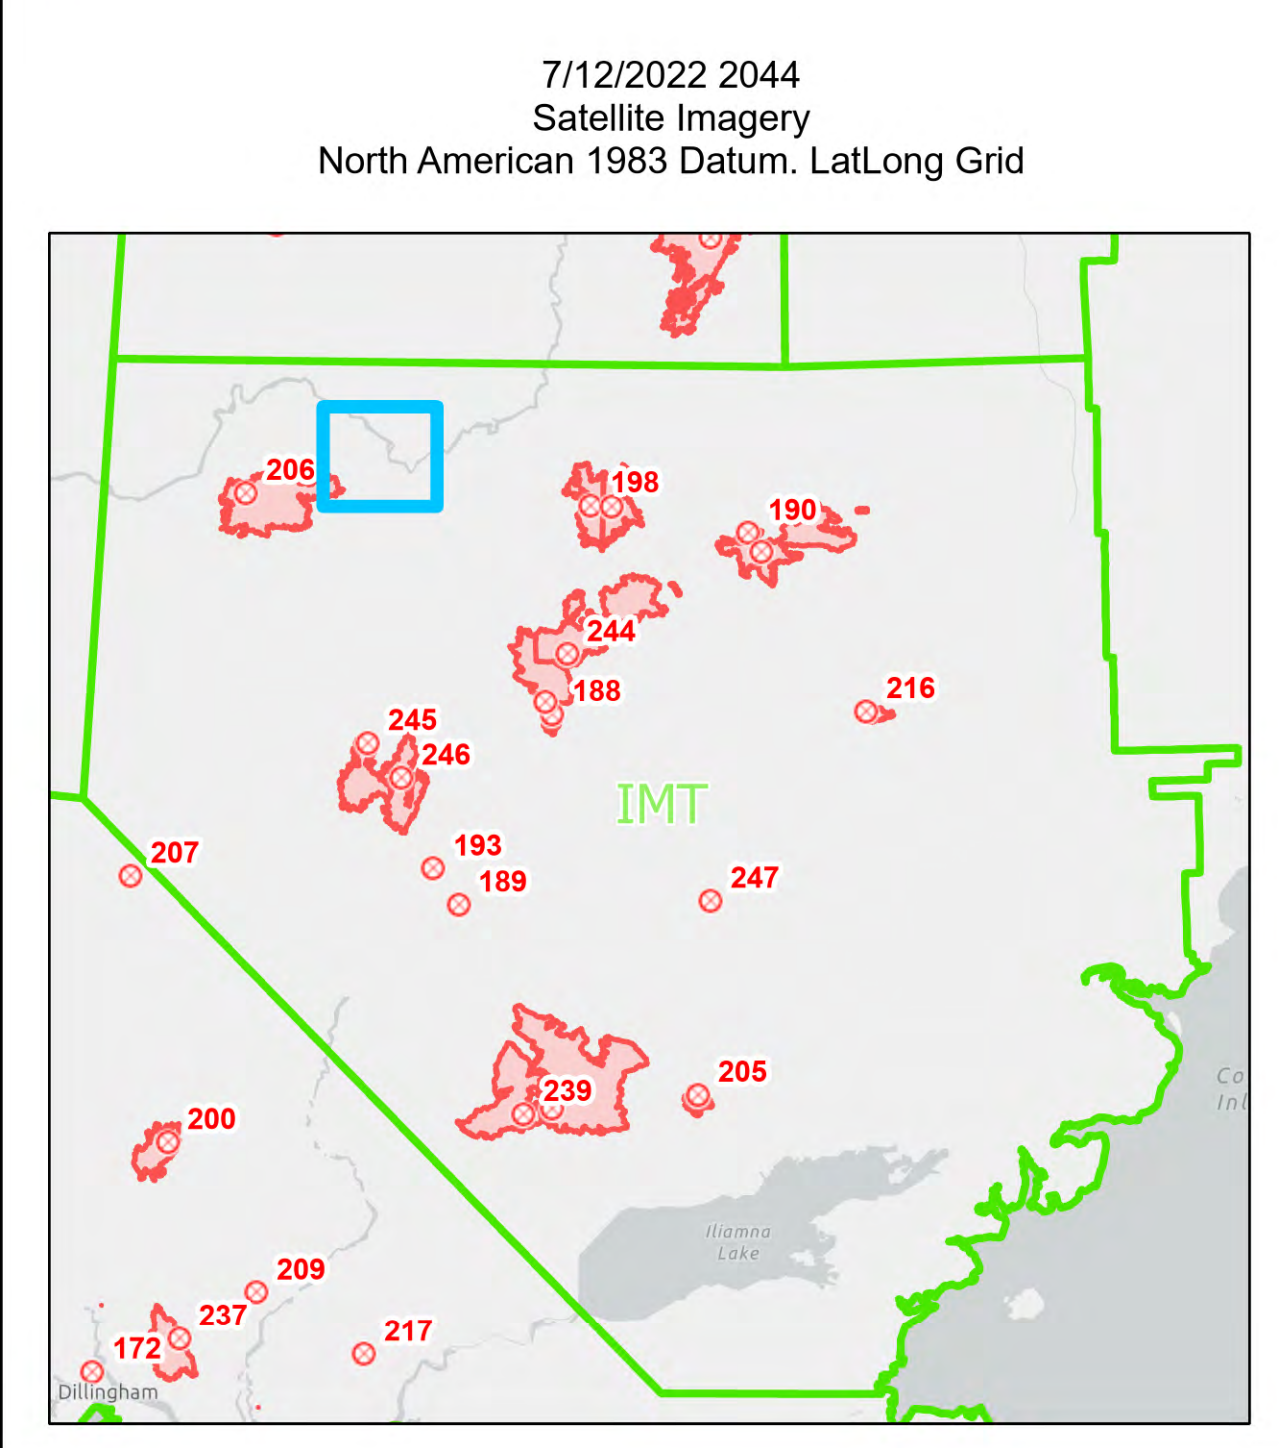

Operations Map

Red Devil/ Sleetmute

Lime Complex
AK-SWS-204899
7-13-2022

- Communities
- Structure
- Other
- Helispot
- H Helibase
- Repeater
- Native Allotments
- SWS Planning Groups w/ IMT
- Uncontained
- Wildfire Daily Fire Perimeter
- LandCover_Woodland

**206-Aghaluk
Mtn.**

Miles