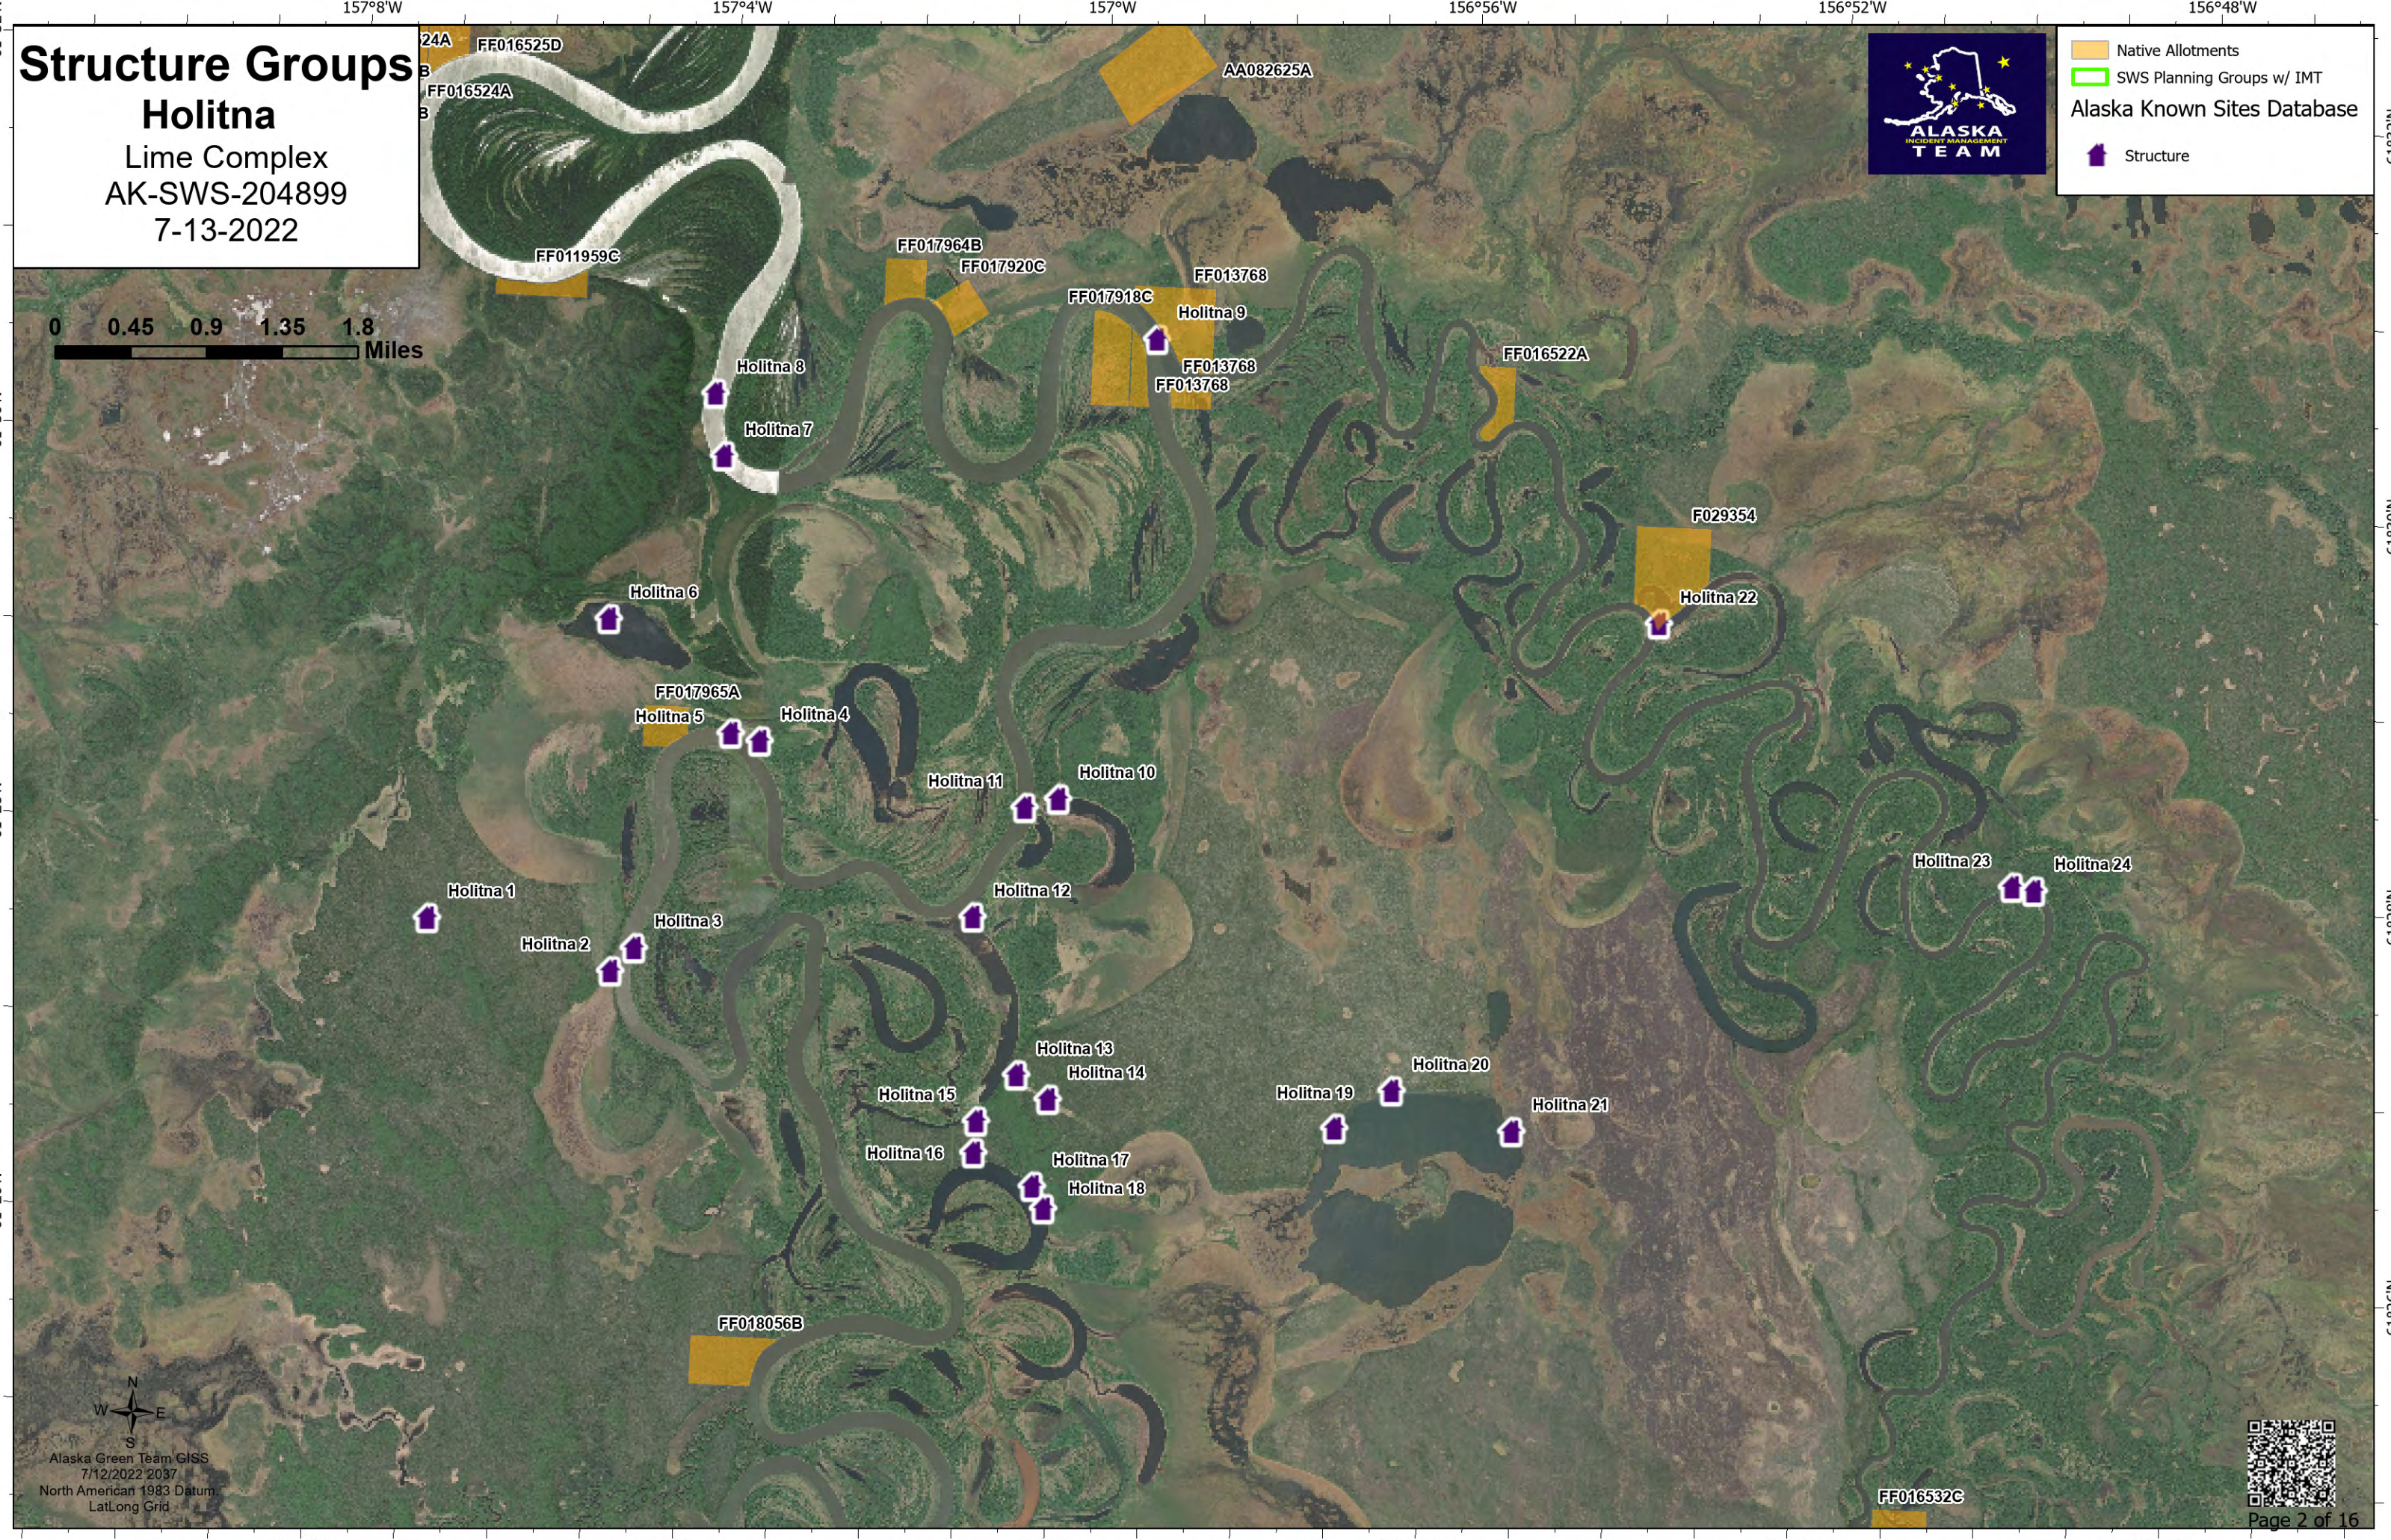

# Structure Groups

## Holitna

Lime Complex  
AK-SWS-204899  
7-13-2022

- Native Allotments
- SWS Planning Groups w/ IMT
- Alaska Known Sites Database
- Structure

Alaska Green Team GLSS  
7/12/2022 2037  
North American 1983 Datum  
LatLong Grid