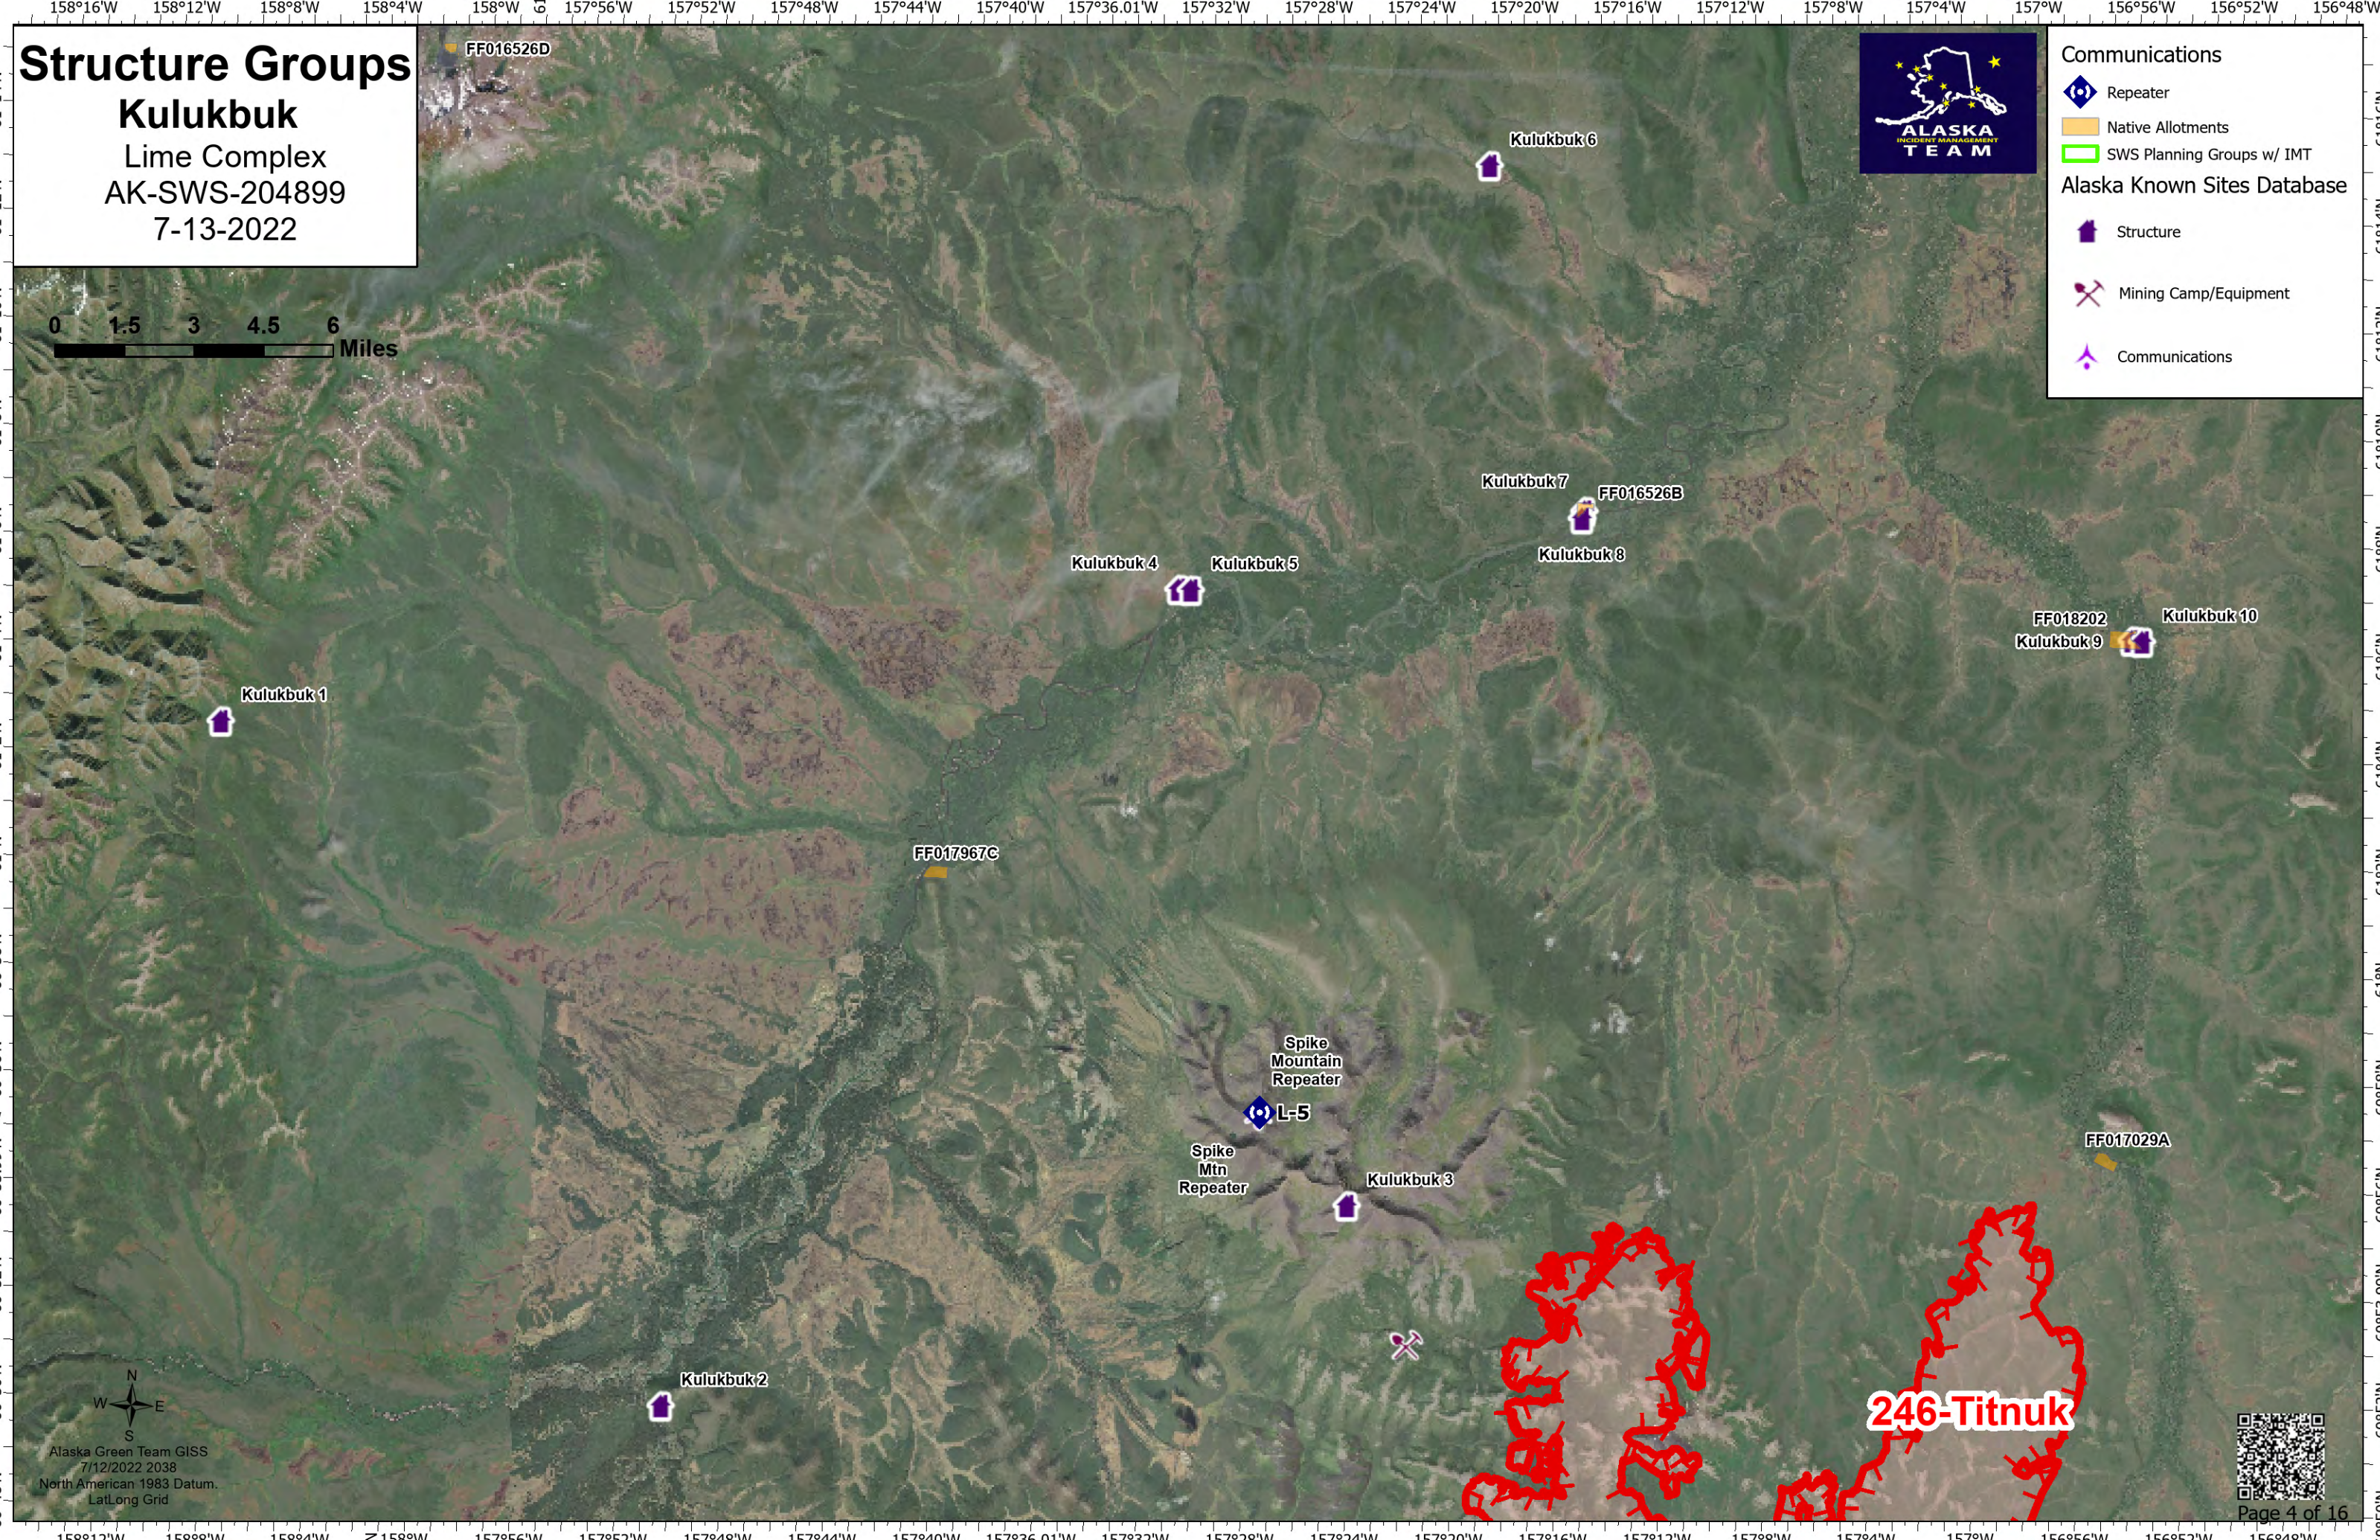

## Kulukbuk

Lime Complex  
AK-SWS-204899  
7-13-2022

**Communications**

- Repeater
- Native Allotments
- SWS Planning Groups w/ IMT

**Alaska Known Sites Database**

- Structure
- Mining Camp/Equipment
- Communications

Alaska Green Team GIS  
7/12/2022 2038  
North American 1983 Datum  
Lat/Long Grid