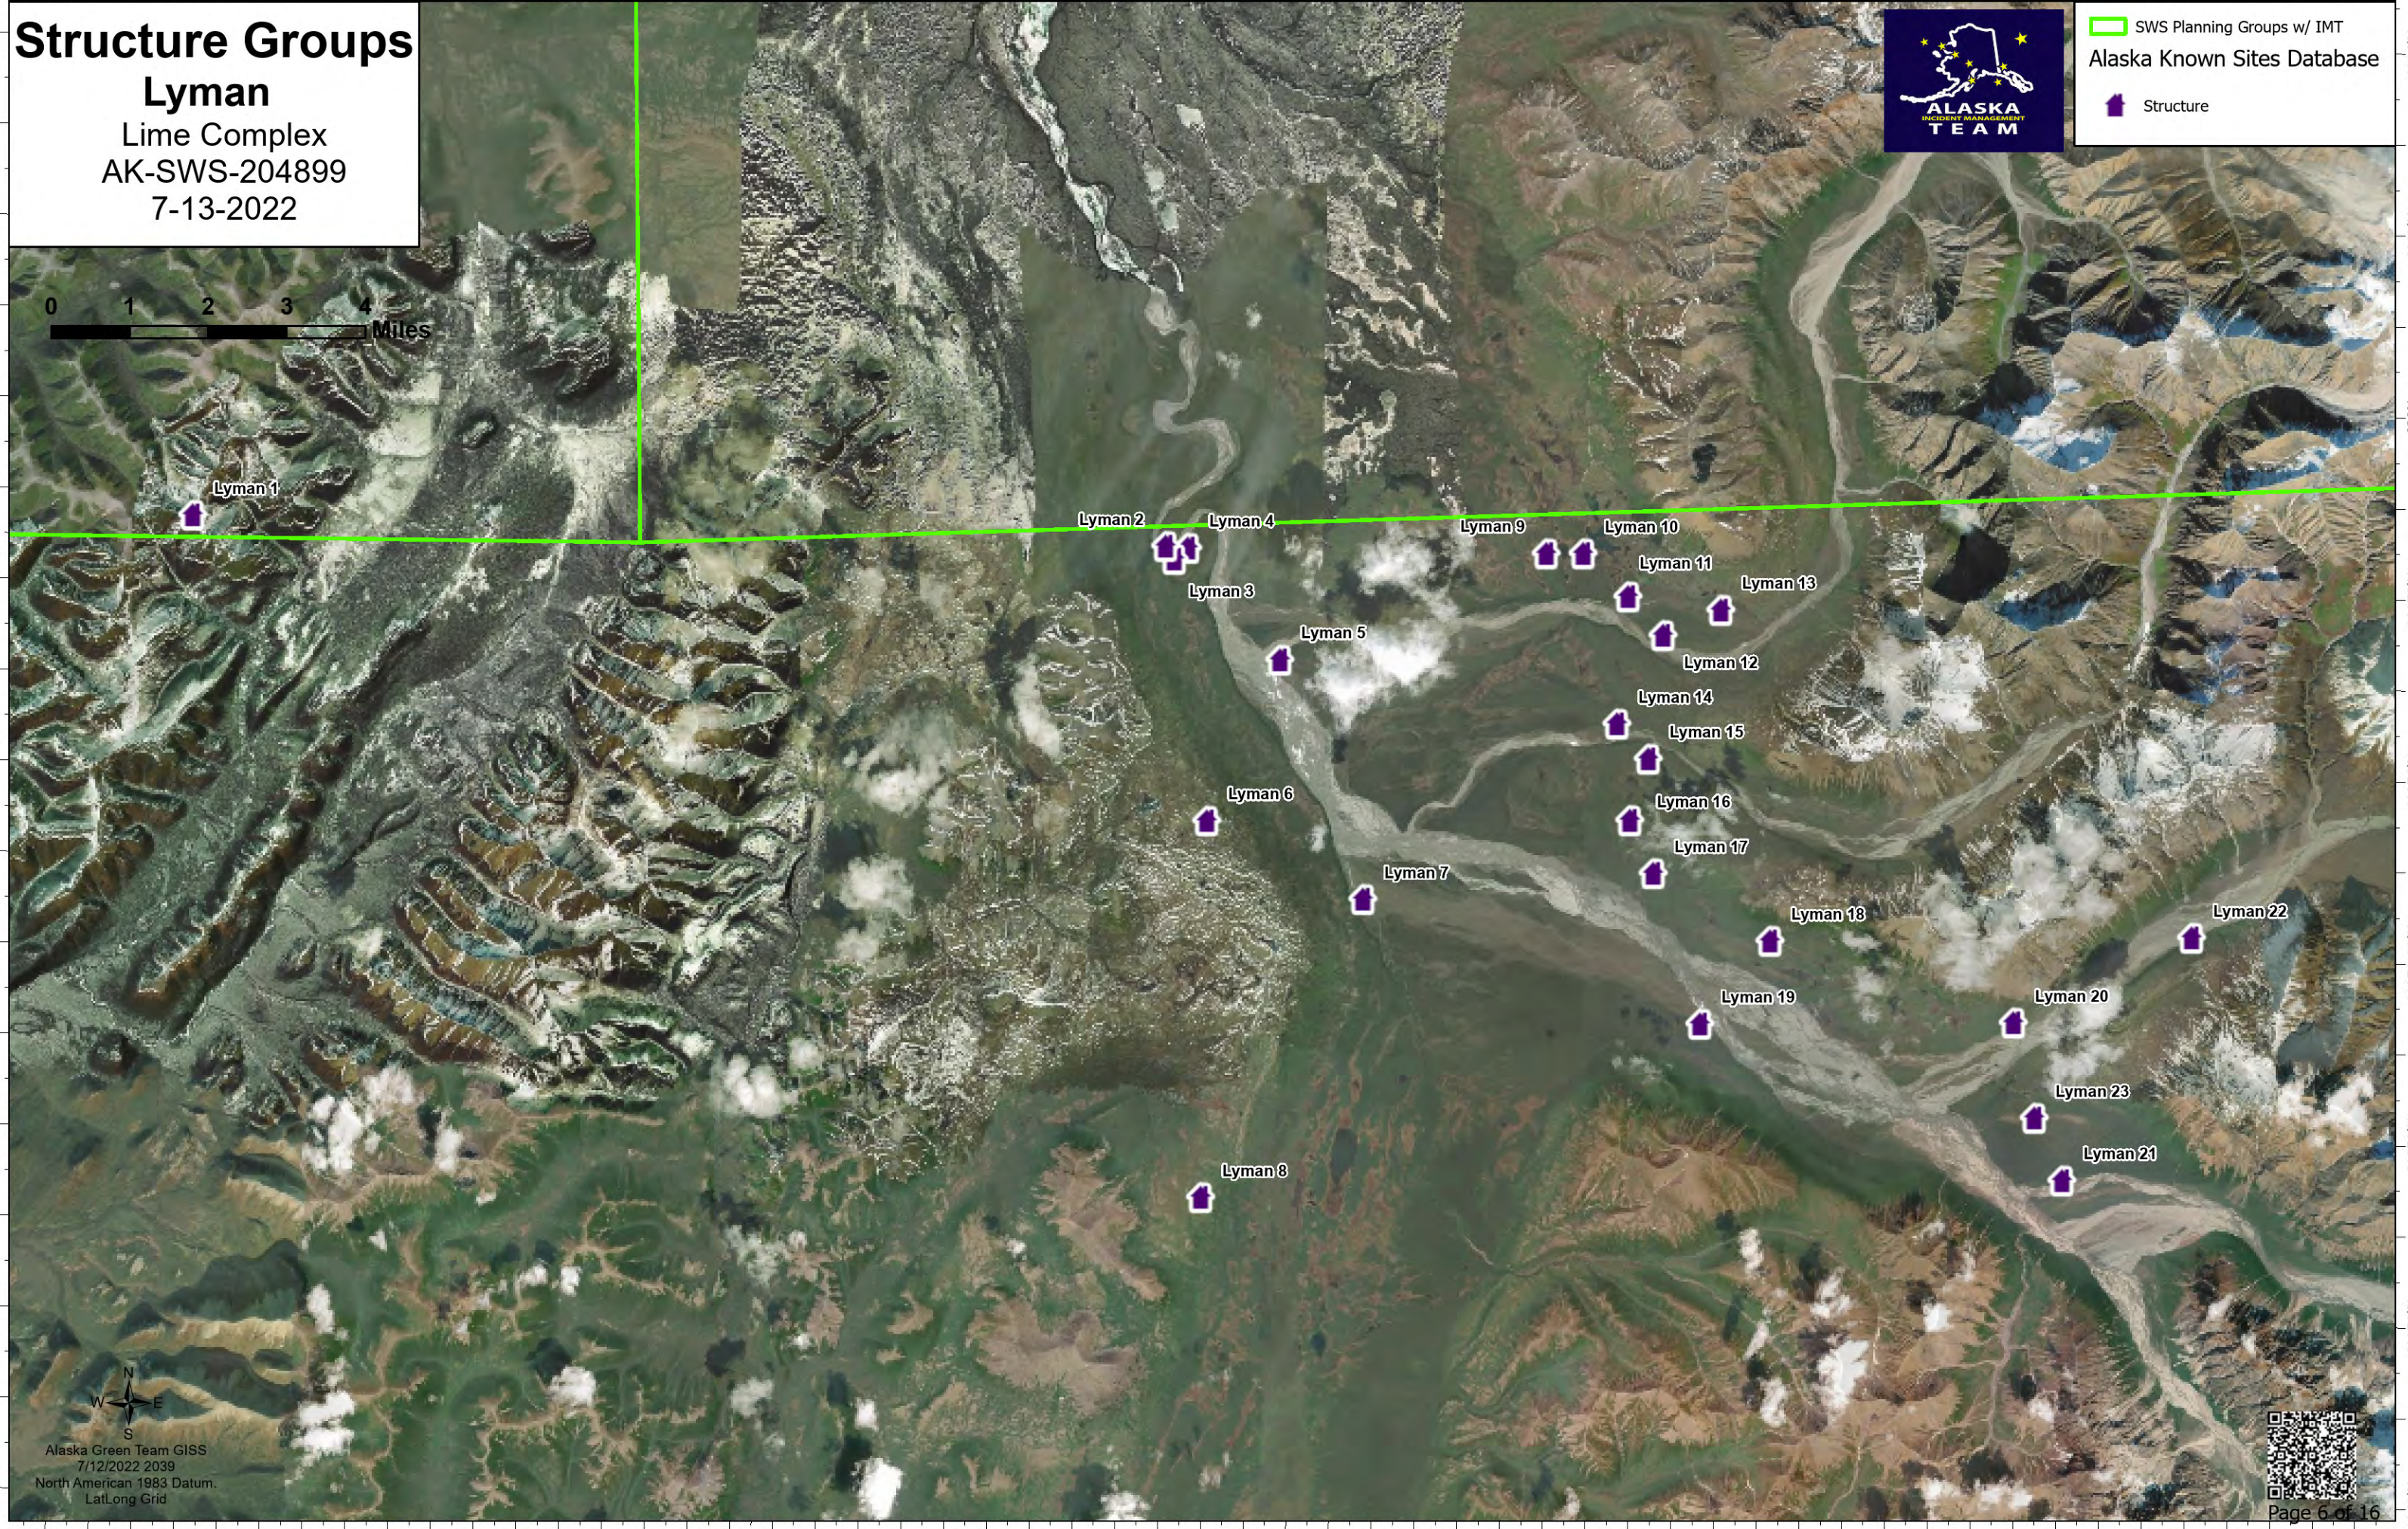

Structure Groups

Lyman

Lime Complex
AK-SWS-204899
7-13-2022

SWS Planning Groups w/ IMT
Alaska Known Sites Database
Structure

Alaska Green Team GISS
7/12/2022 2039
North American 1983 Datum.
Lat,Long Grid