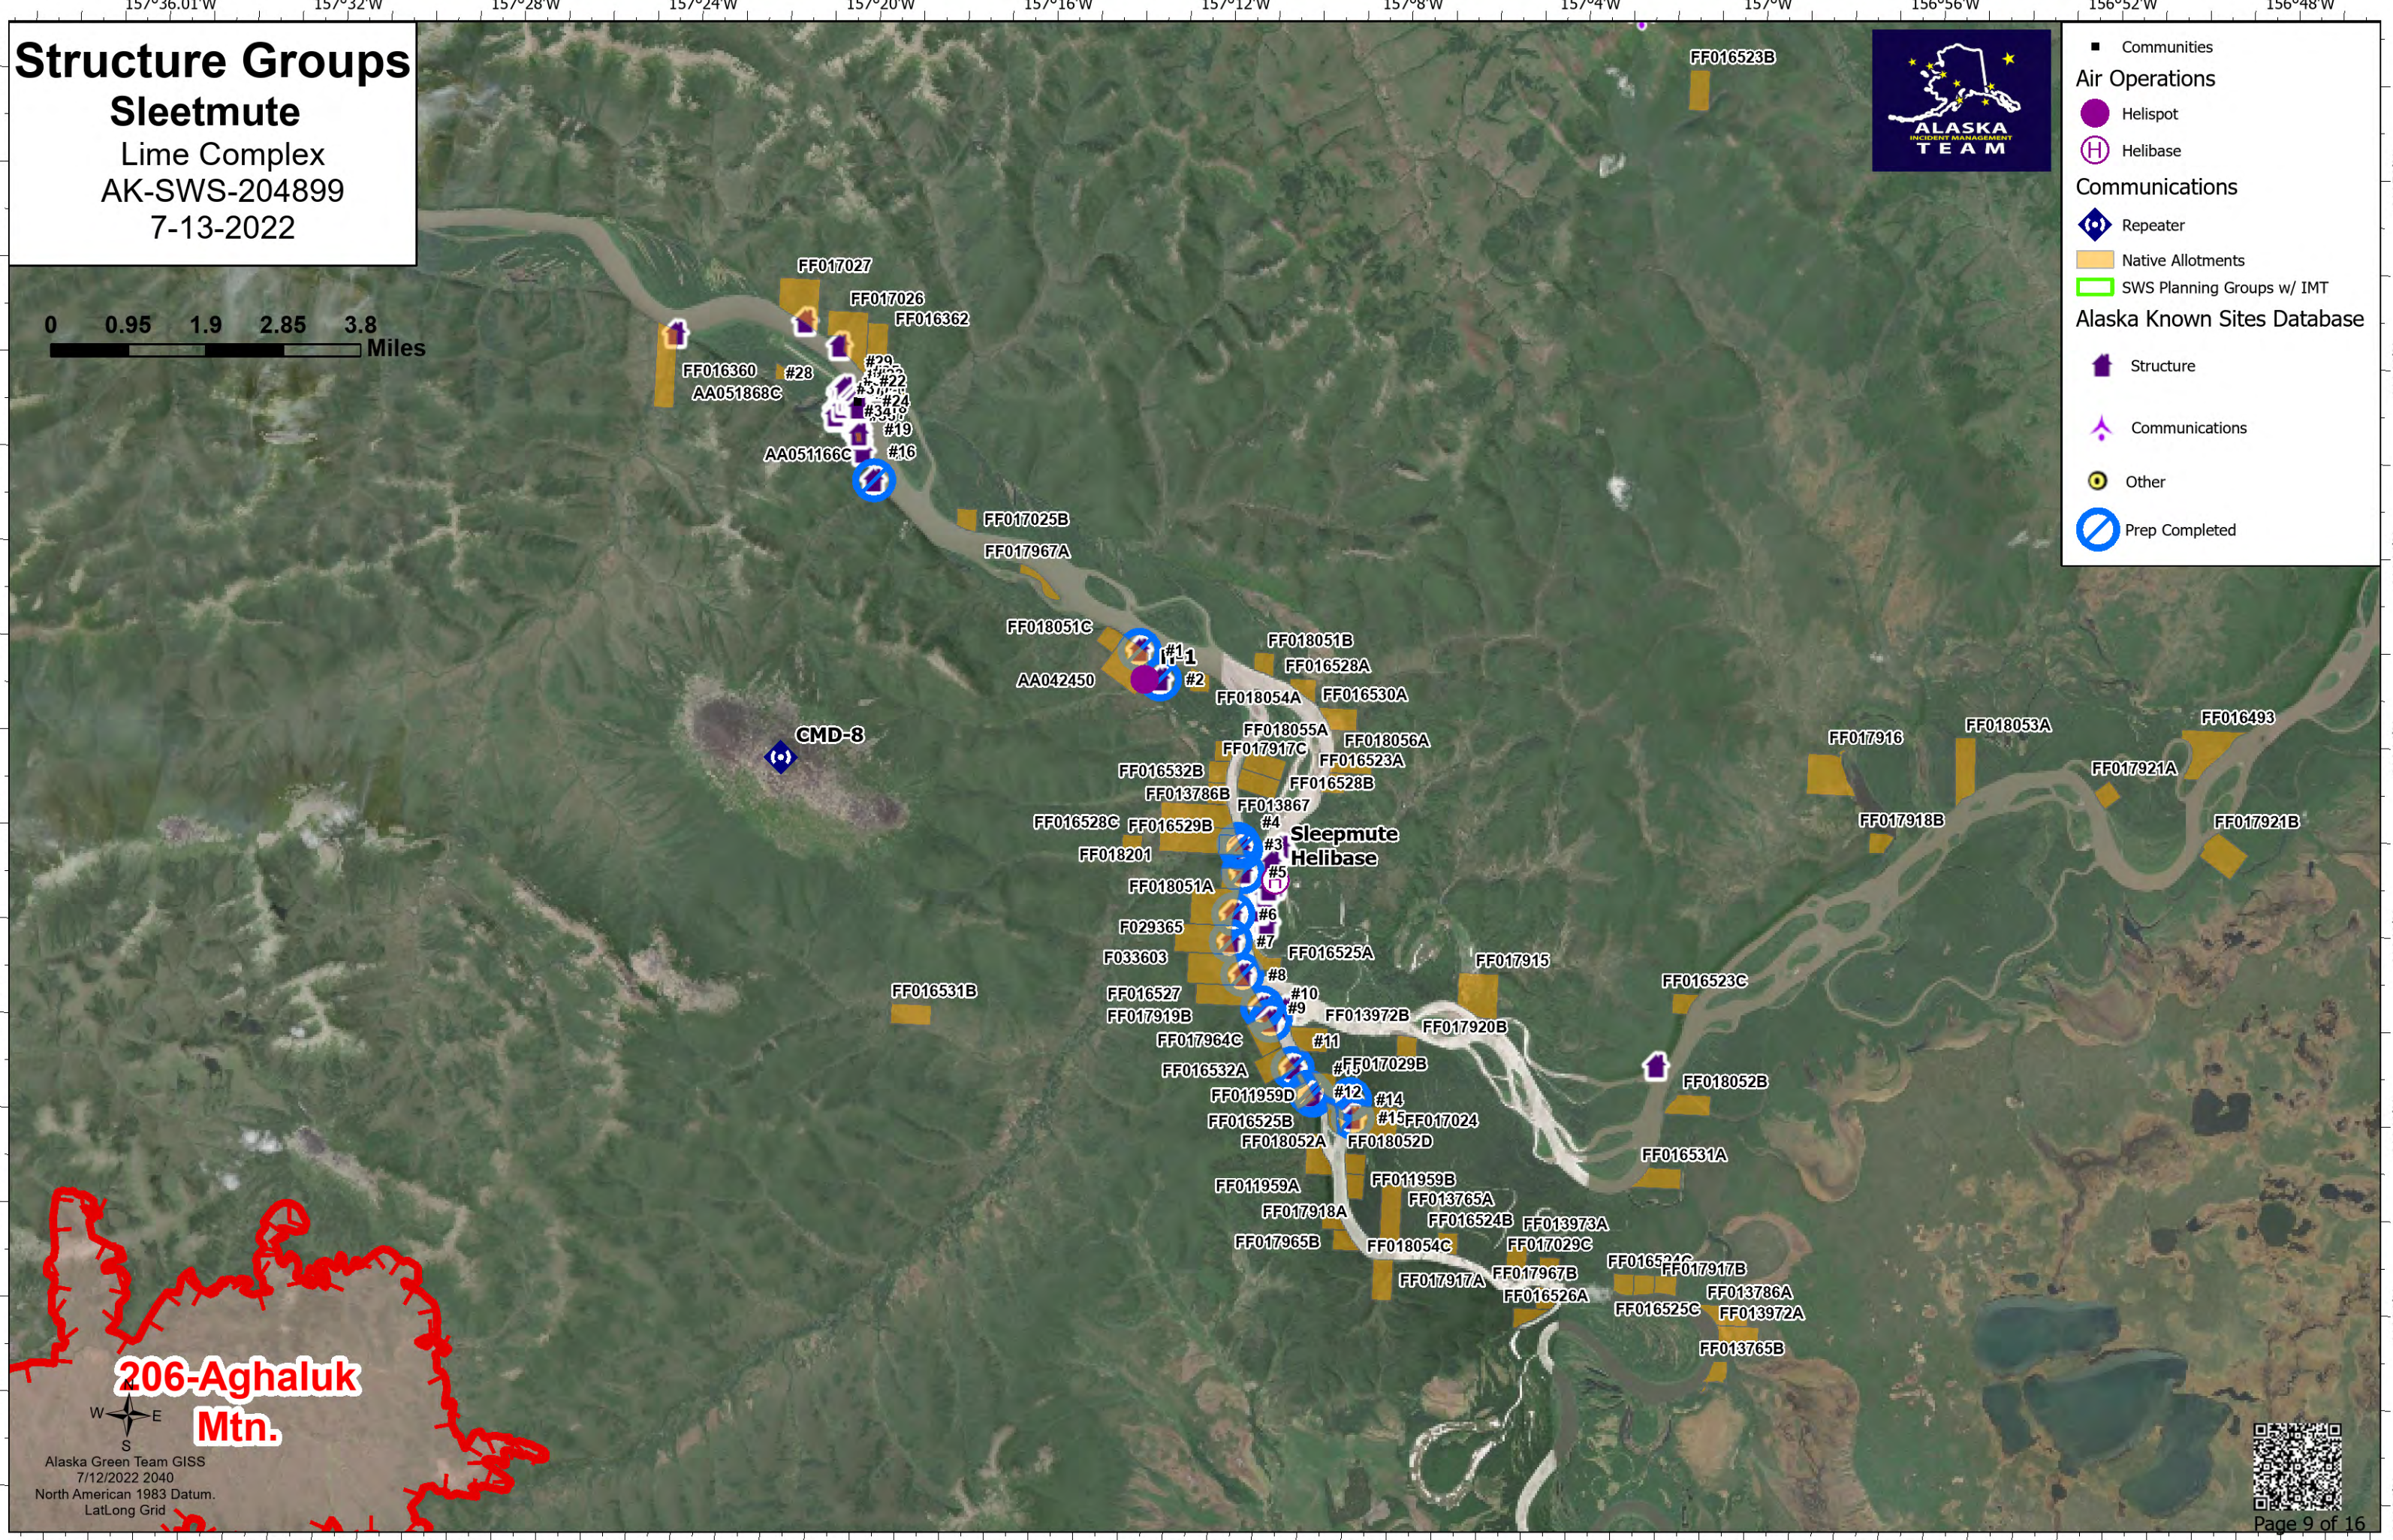

# Structure Groups

## Sleetmute

Lime Complex  
AK-SWS-204899  
7-13-2022

- Communities
- Air Operations**
  - Helispot
  - ⊕ Helibase
- Communications**
  - ⬢ Repeater
  - Native Allotments
  - ▭ SWS Planning Groups w/ IMT
- Alaska Known Sites Database**
  - 🏠 Structure
  - ✳ Communications
  - ⦿ Other
  - ⊘ Prep Completed

**206-Aghaluk Mtn.**

Alaska Green Team GISS  
7/12/2022 2040  
North American 1983 Datum.  
LatLong Grid