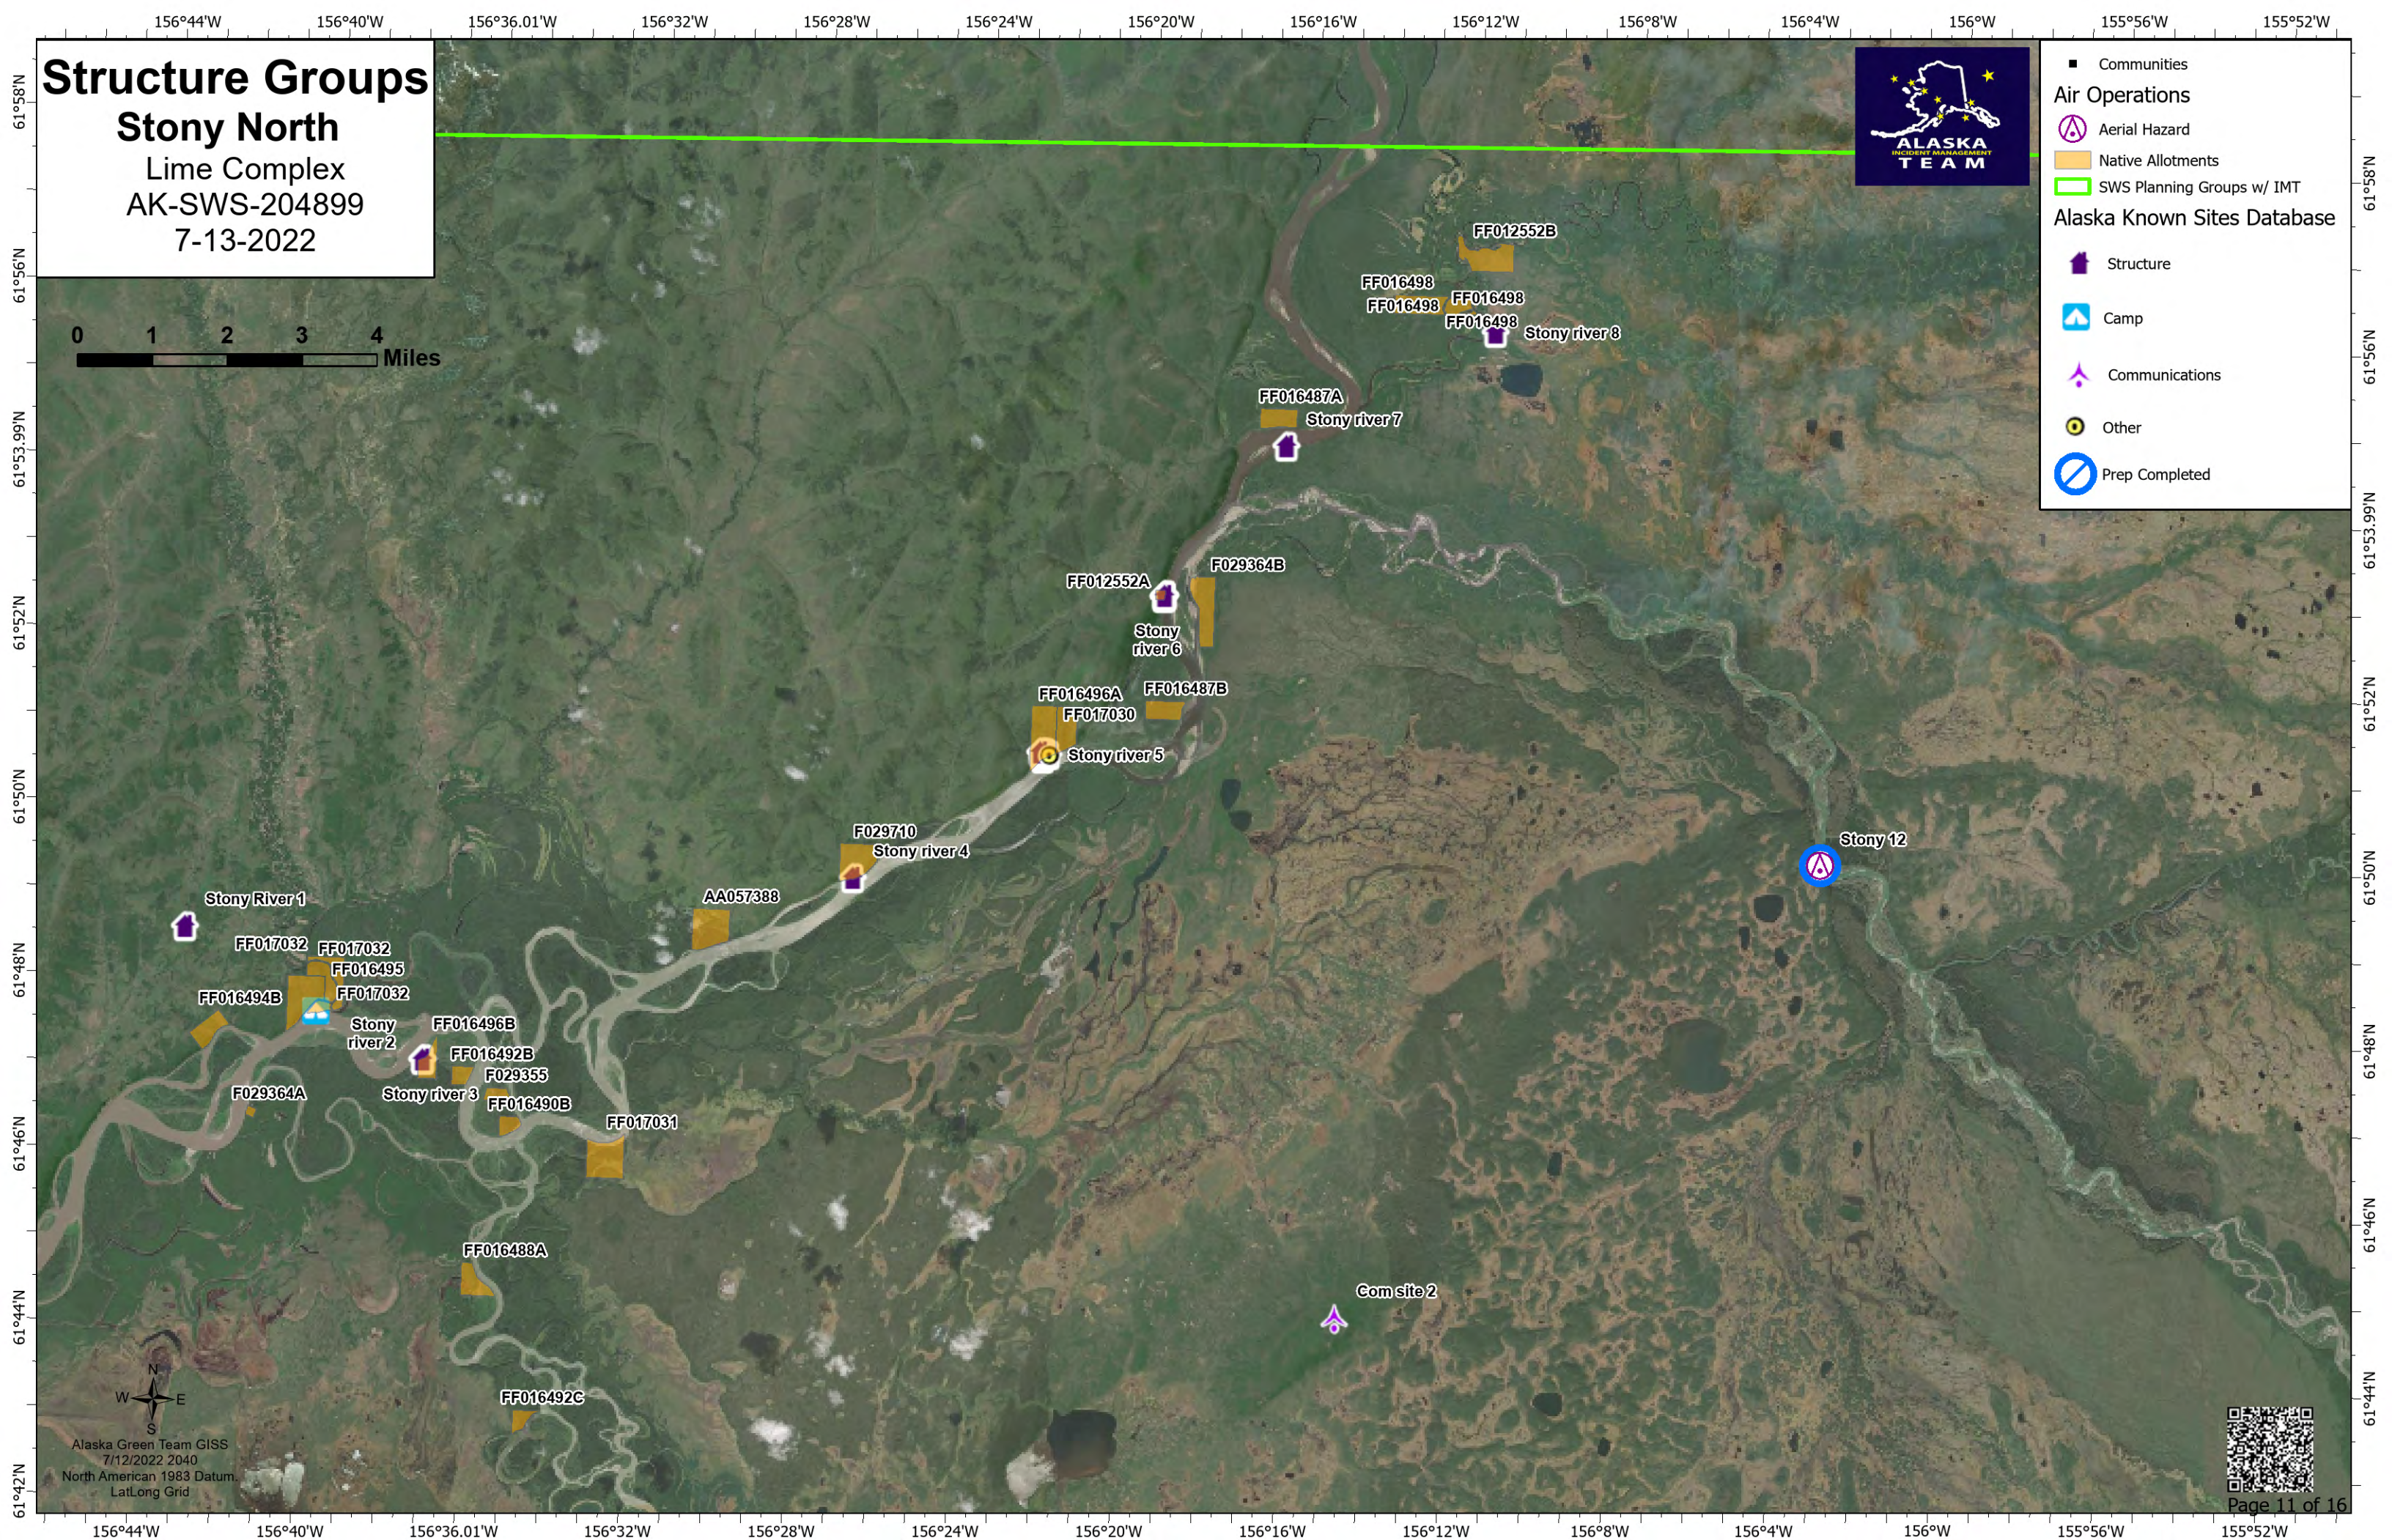

Structure Groups

Stony North

Lime Complex
AK-SWS-204899
7-13-2022

- Communities
- Air Operations**
 - ⚠ Aerial Hazard
 - Native Allotments
 - ▭ SWS Planning Groups w/ IMT
- Alaska Known Sites Database**
 - 🏠 Structure
 - 🏕 Camp
 - 📡 Communications
 - 📍 Other
 - 🔄 Prep Completed

Alaska Green Team GISS
7/12/2022 2040
North American 1983 Datum
LatLong Grid