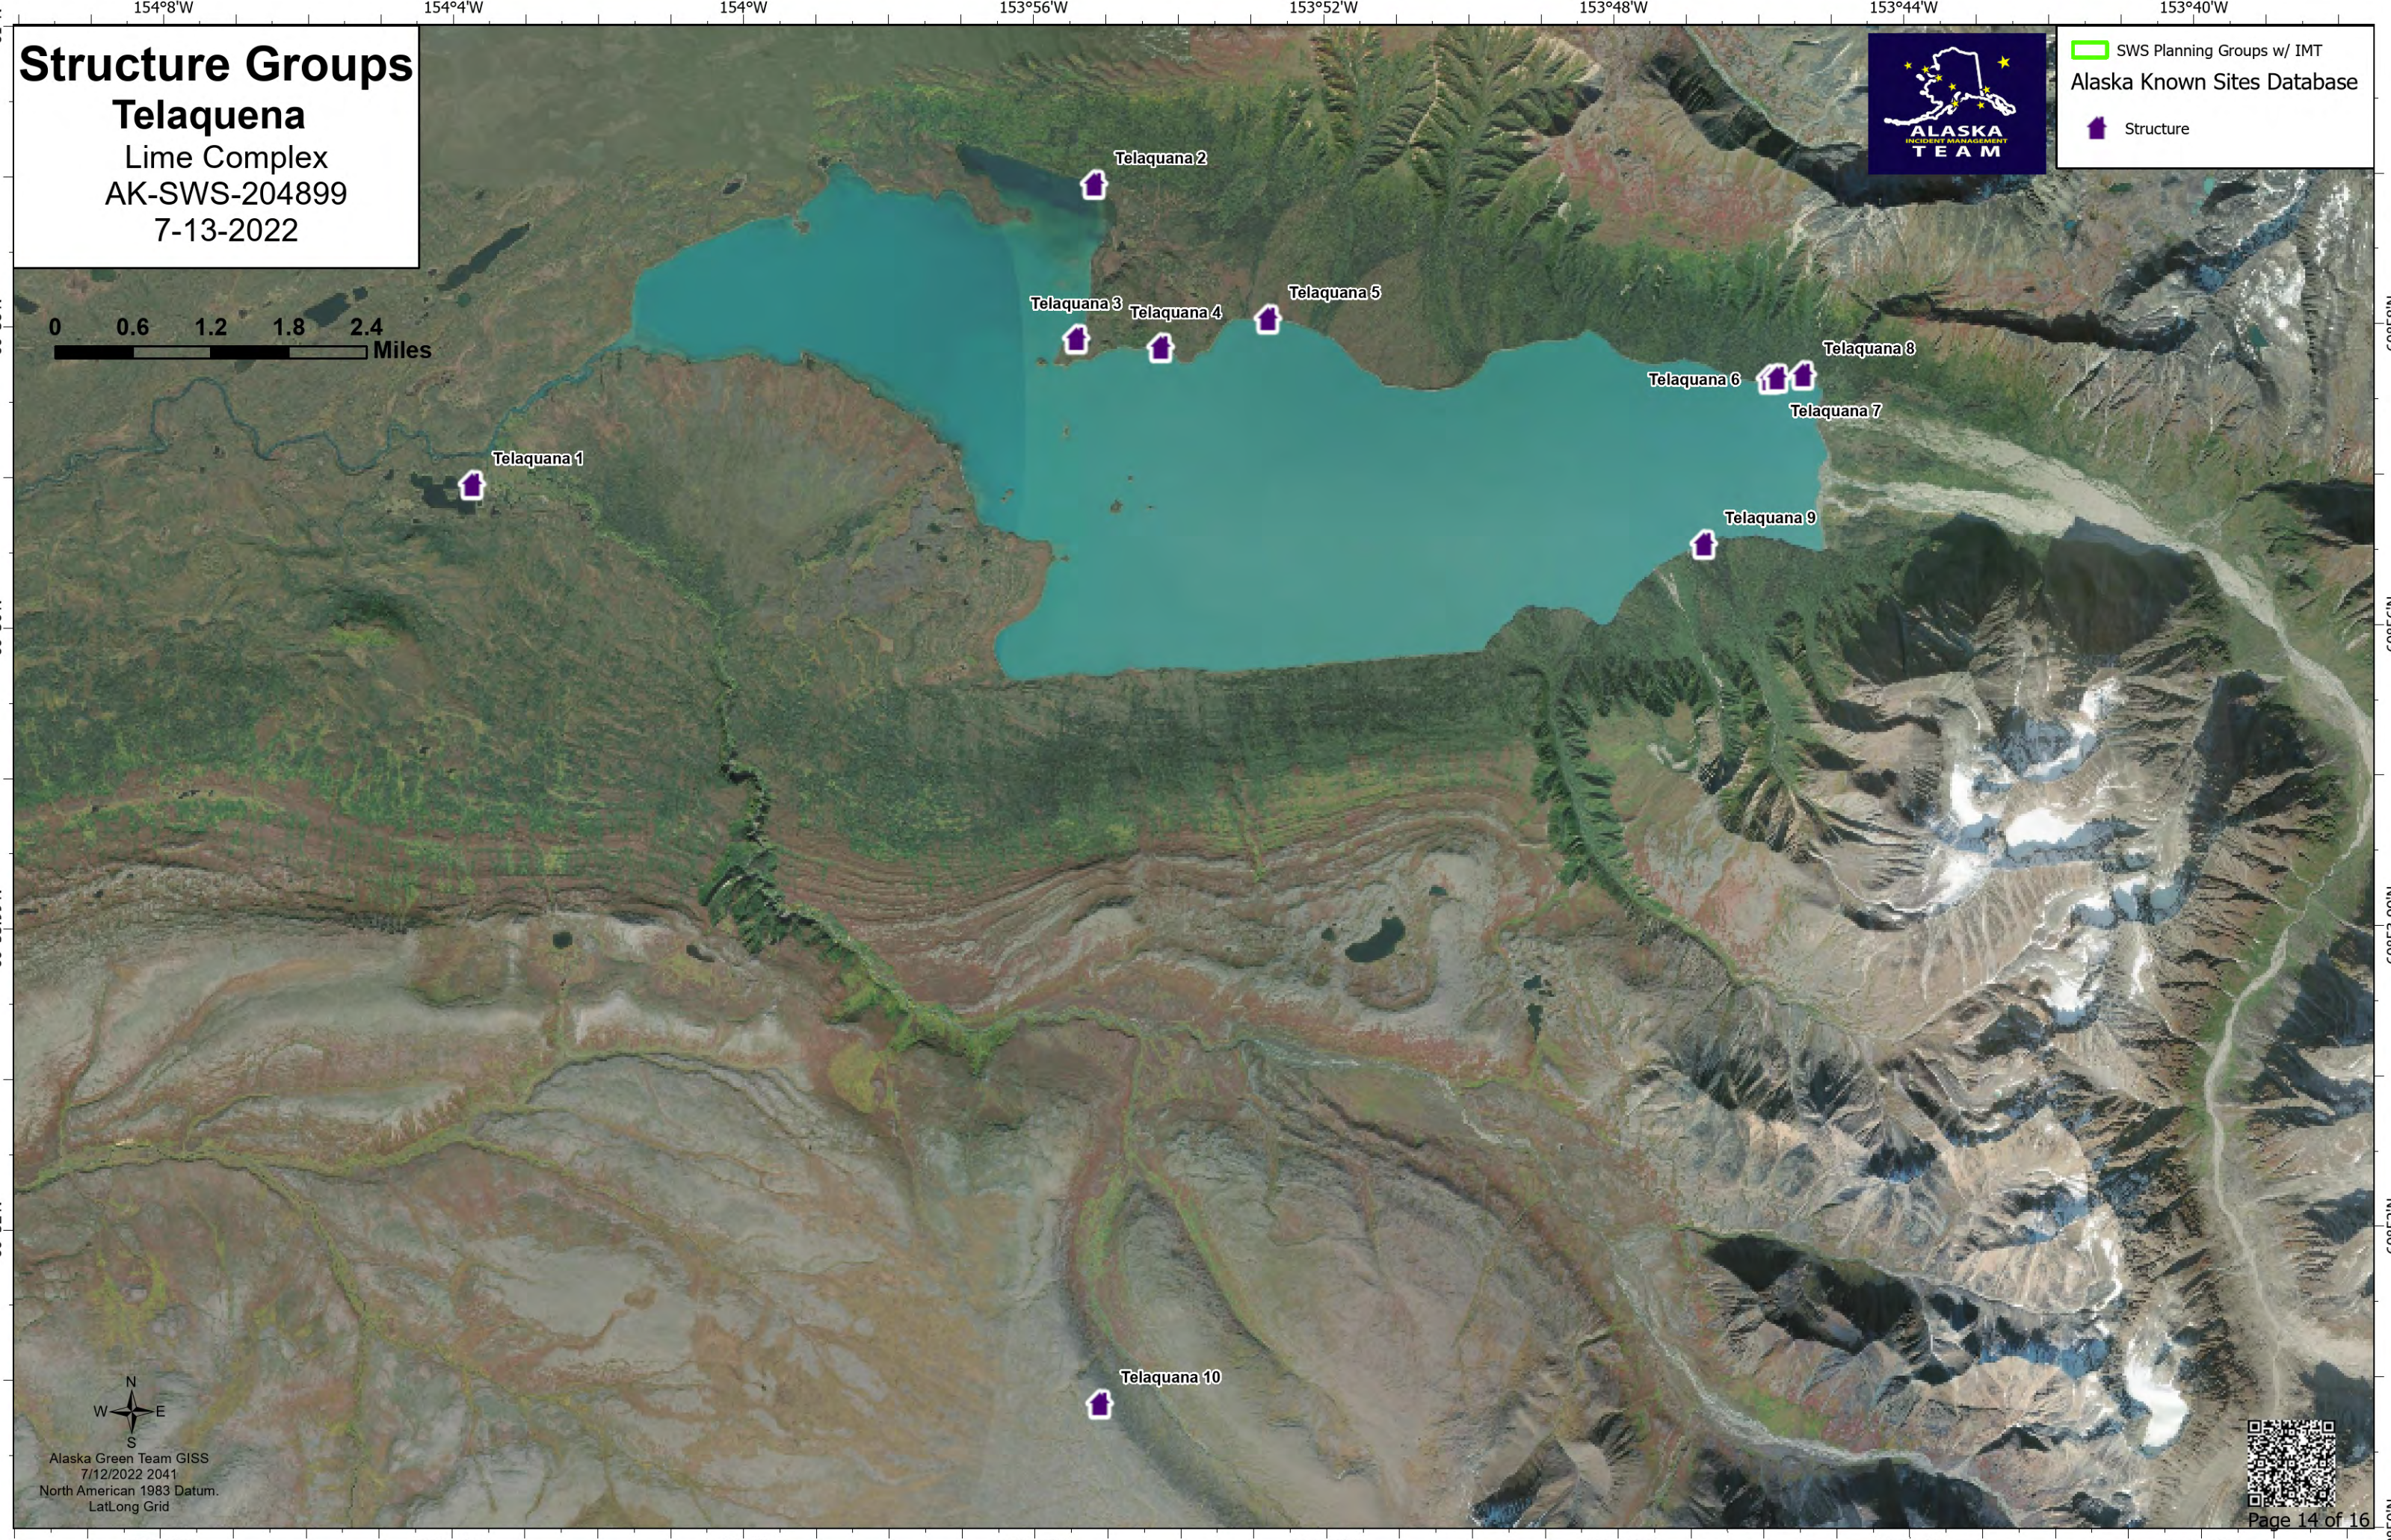

Structure Groups

Telaquana
Lime Complex
AK-SWS-204899
7-13-2022

SWS Planning Groups w/ IMT
Alaska Known Sites Database

- Structure

Alaska Green Team GISS
7/12/2022 2041
North American 1983 Datum.
LatLong Grid